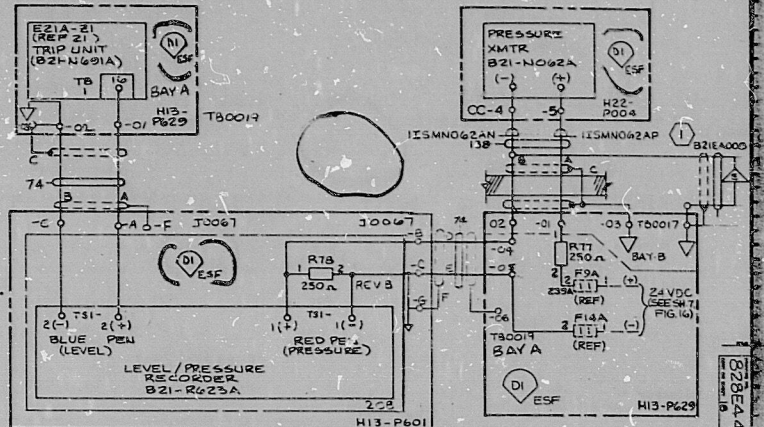

TI APERTURE CARD

WIRE NO'S PREFIXED BY CKT. NO. IISMNO

CABLE NO.	LINE CODE
1821H0363	75
1821H0417	77, 73, 79
1821H0419	74
1821H0197	76
1821H0318	130
1821H0013	76
1821H0012	166, 167

LINE CODES: 74-79, 130, 166-169, 223, 220, 230, 247-248