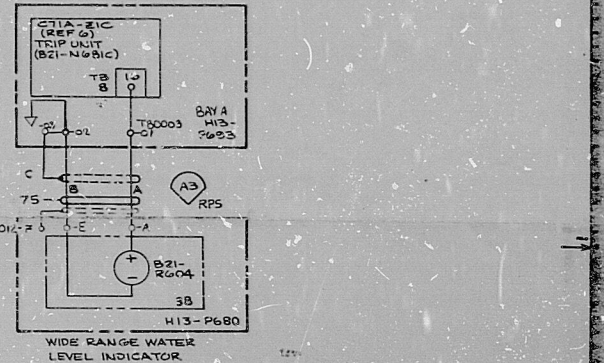

TI APERTURE CARD

WIRE NO'S PREFIXED BY CKT. NO. IISMNO

CABLE NO.	LINE CODE
1821H0363	75
1821H0417	77, 73, 79
1821H0419	74
1821H0197	76
1821H0318	130
1821H0013	76
1821H0012	166, 167

LINE CODES: 74-79, 130, 166-169, 223, 220, 230, 247-248