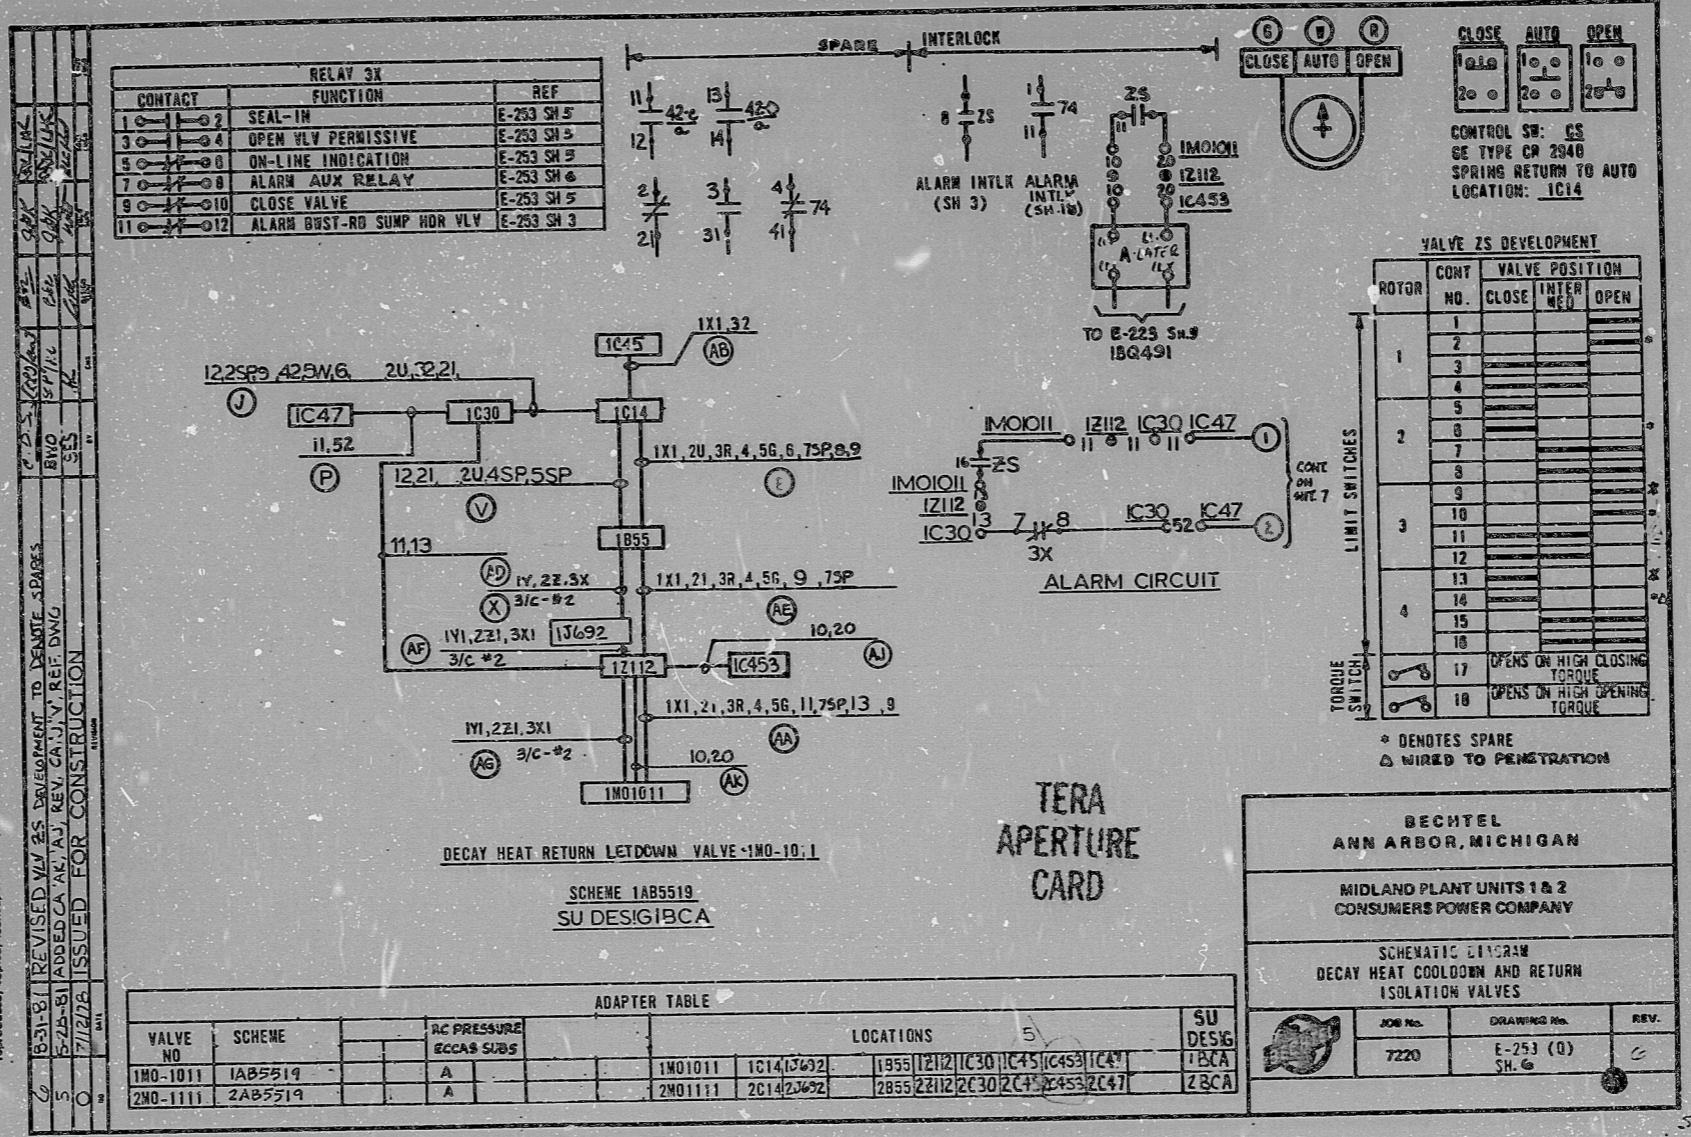

I certify that the image contained on this frame was made in the normal and regular course of business, on the date stated below and that it is an accurate reproduction of the document submitted to reprographics.

9-1-81 *Belinda M. ...*
DATE CAMERA OPERATOR SUPERVISOR OF REPROGRAPHICS

16X

G-1348