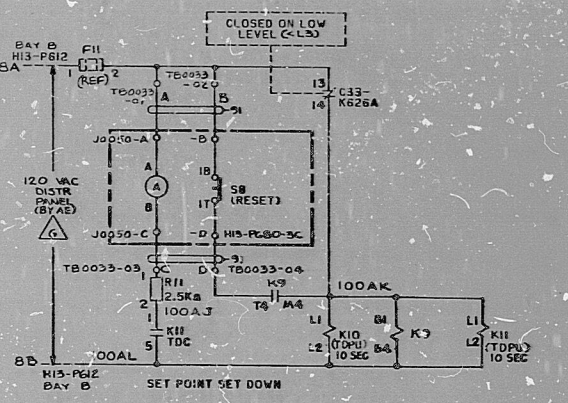

GENERAL ELECTRIC 828E232A
 FEEDWATER CONTROL SYSTEM
 FIRST WIRE LOG

CABLE NO. LINE CODE

IC33A0012	20
IC33A0023	21
IC33A0010	22
IC33A0006	23, 24, 25
IC33A0015	56
IC33A0020	61
IC33A0013	31

11
 APERTURE
 CARD

REVISIONS

NO.	DATE	BY	DESCRIPTION
1	7/2/79	NJ46647	REVISED
2			
3			
4			
5			

828E232A
 12 CARD BY: 2/2/79
 R. VALLEY

8412200/22

PDR RIDS