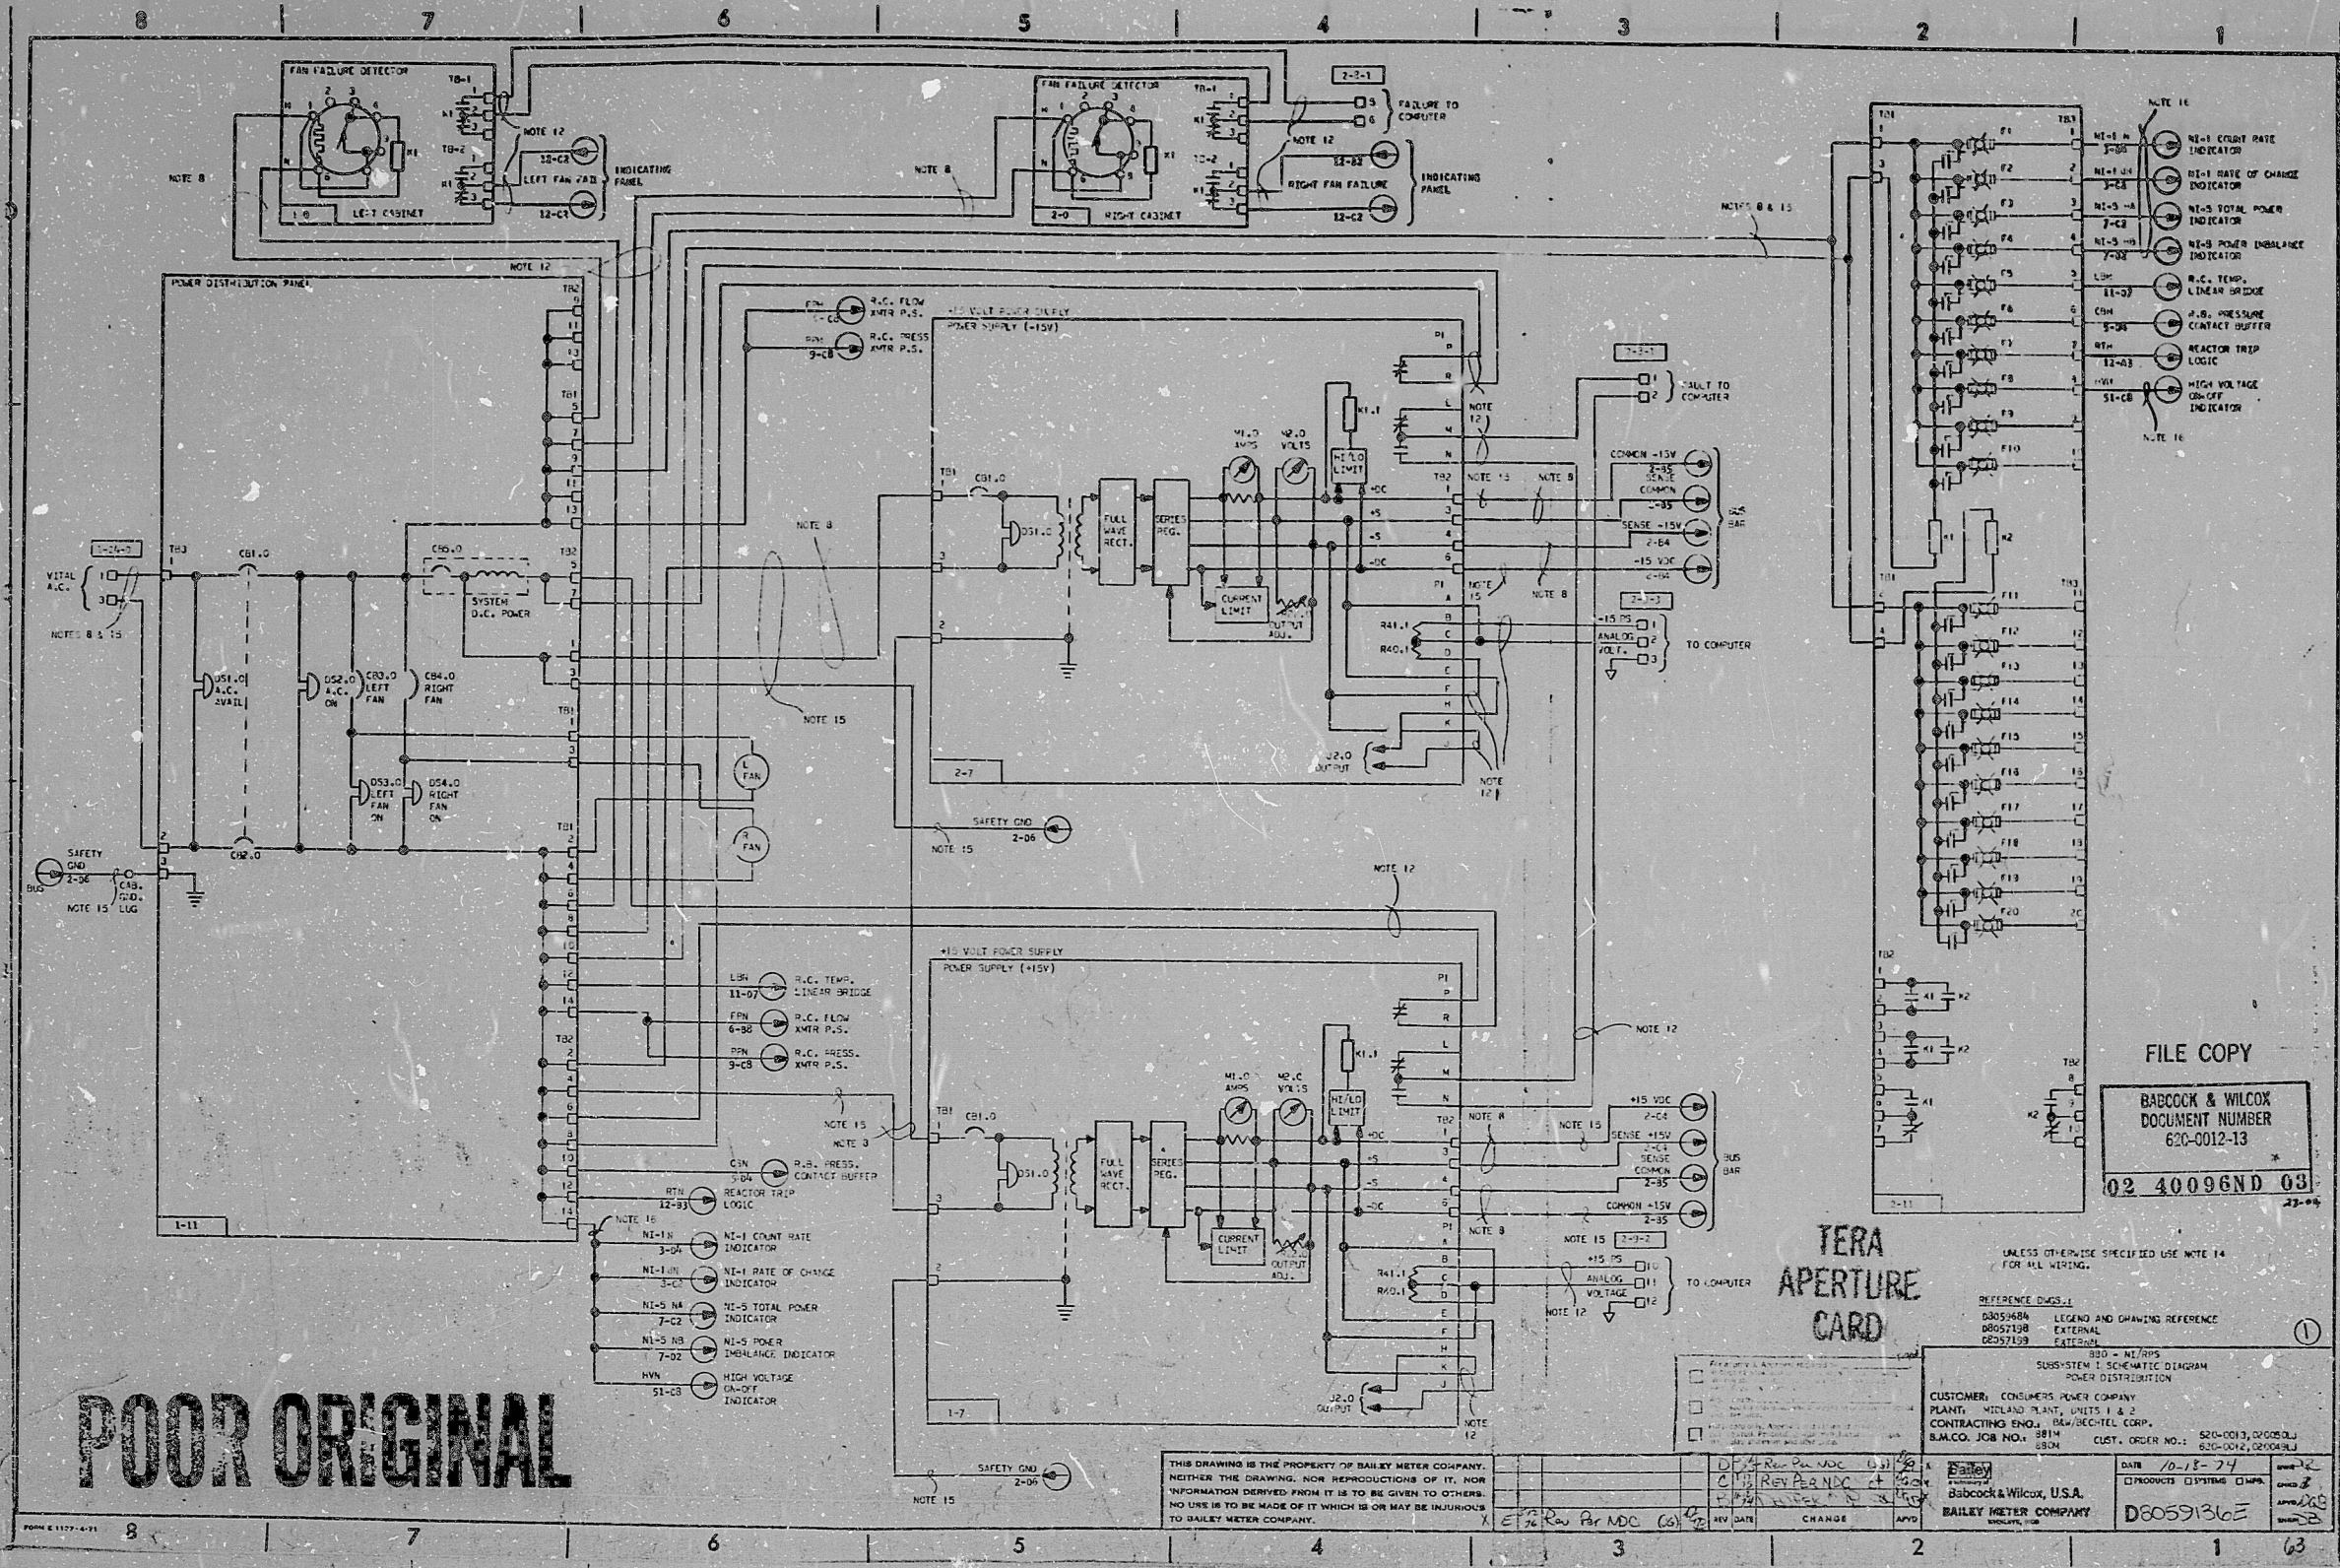

17"

11"

8.5"

8.5"

11"

17"

17"

11"

8.5"

8.5"

11"

17"

POOR ORIGINAL

FILE COPY
BABCOCK & WILCOX
DOCUMENT NUMBER
620-0012-13
02 40096ND 03

TERA APERTURE CARD

DATE	10-18-77
BY	ET 76
CHKD	AR MDC
APPD	63
REV	1
REV	2
REV	3
REV	4
REV	5
REV	6
REV	7
REV	8
REV	9
REV	10
REV	11
REV	12
REV	13
REV	14
REV	15
REV	16
REV	17
REV	18
REV	19
REV	20

6-17-76

MICROFILMED BY B & W LYNCHBURG, VA.