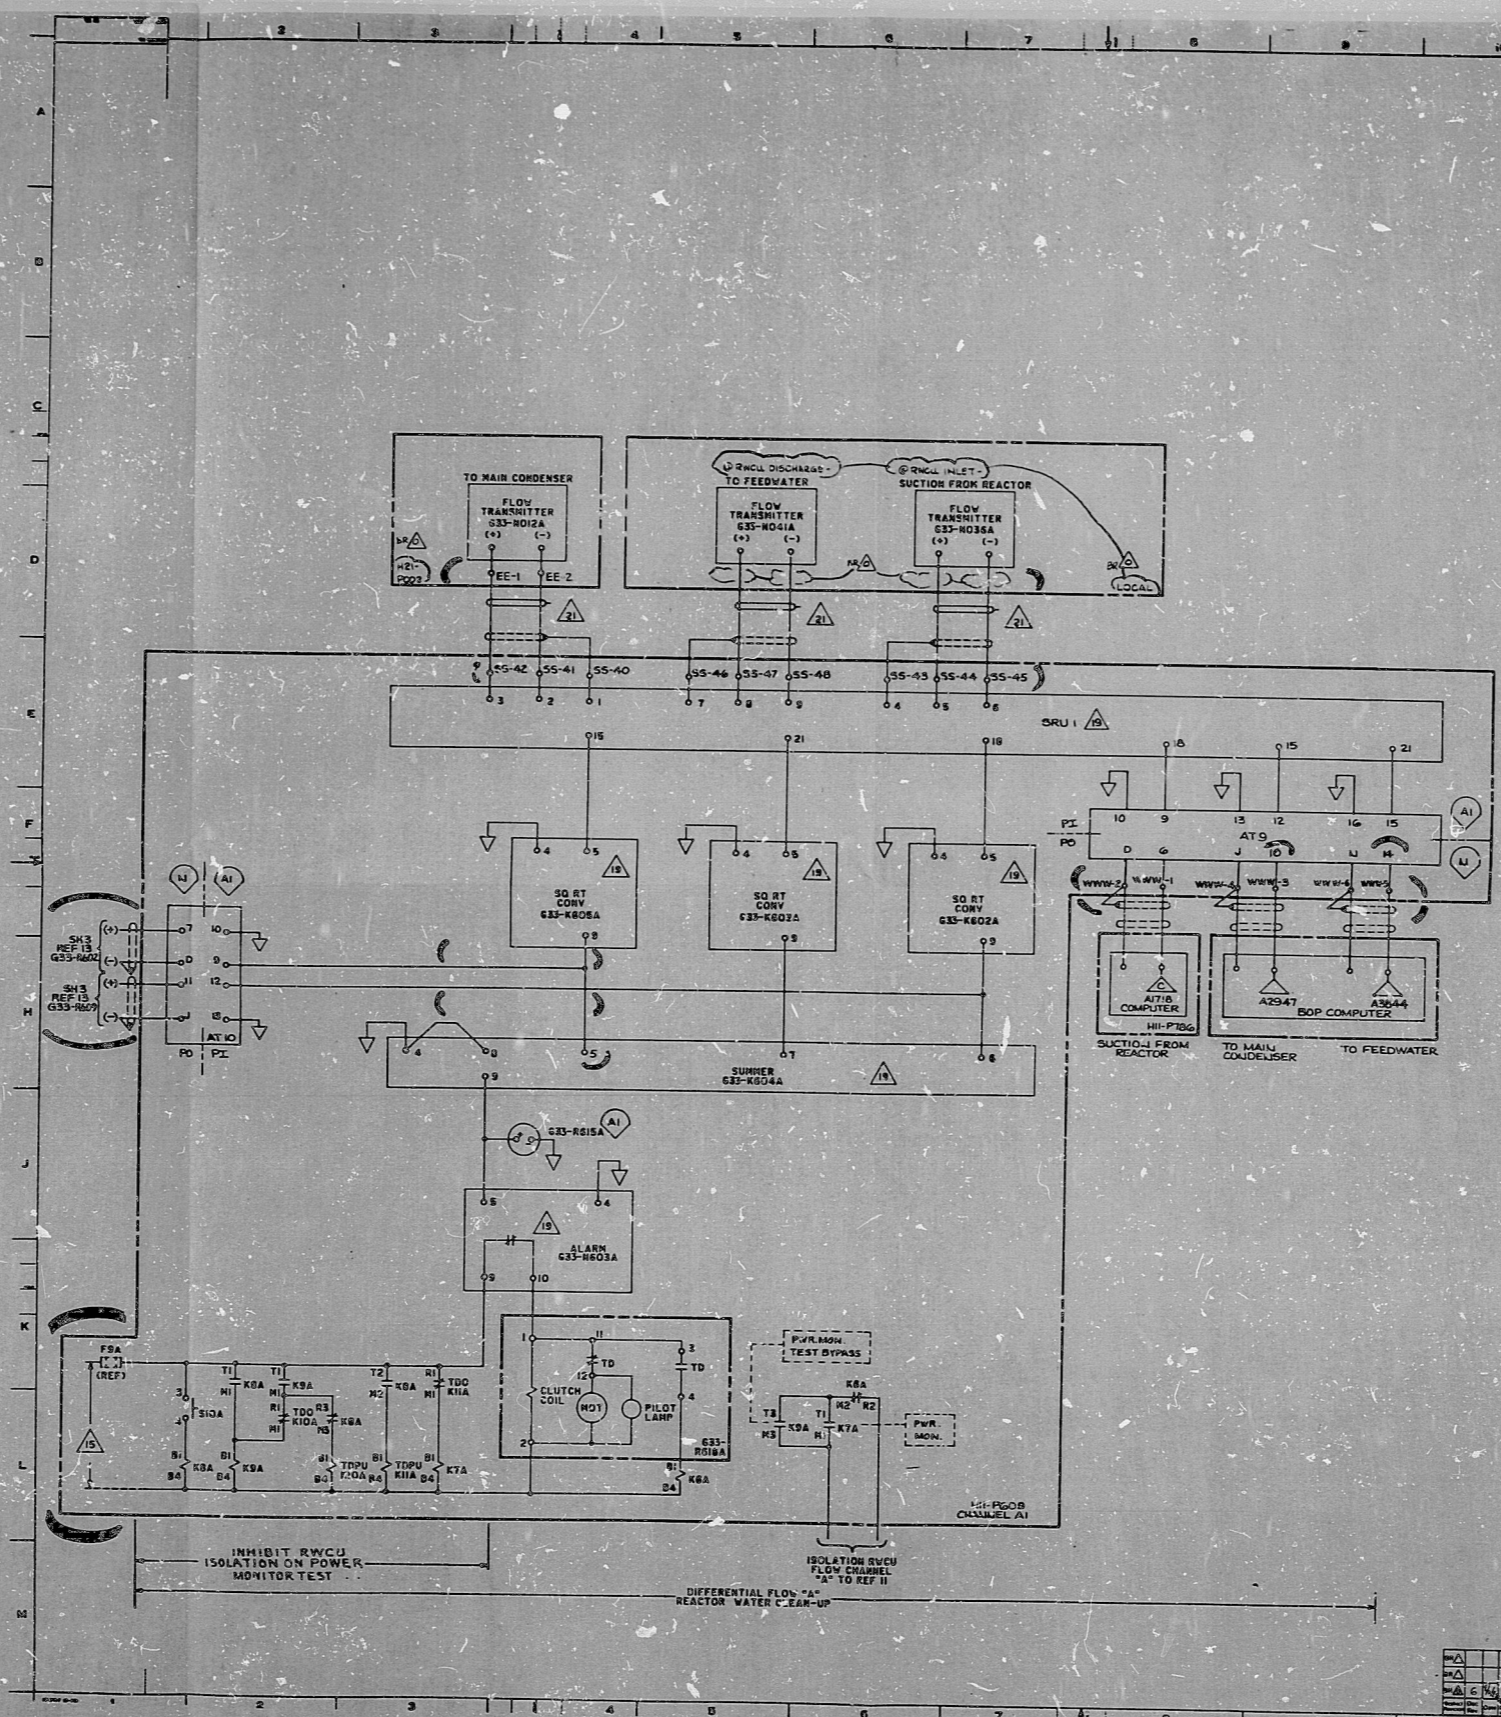

ALL WIRING IS UNLESS OTHERWISE INDICATED.

PRC APERTURE CARD

APR 1982

10850-NI-521-102-1-10-11

871-1050

87-315200/CC

AUG 03 1982

NO.	REV.	DATE	BY	CHKD BY
1				
2				
3				
4				
5				
6				

NO.	REV.	DATE	BY	CHKD BY
1				
2				
3				
4				
5				
6				

22"
17"
11"
8.5"
8.5"
11"
17"
22"

22"
17"
11"
8.5"
8.5"
11"
17"
22"

RIDS

8397280424