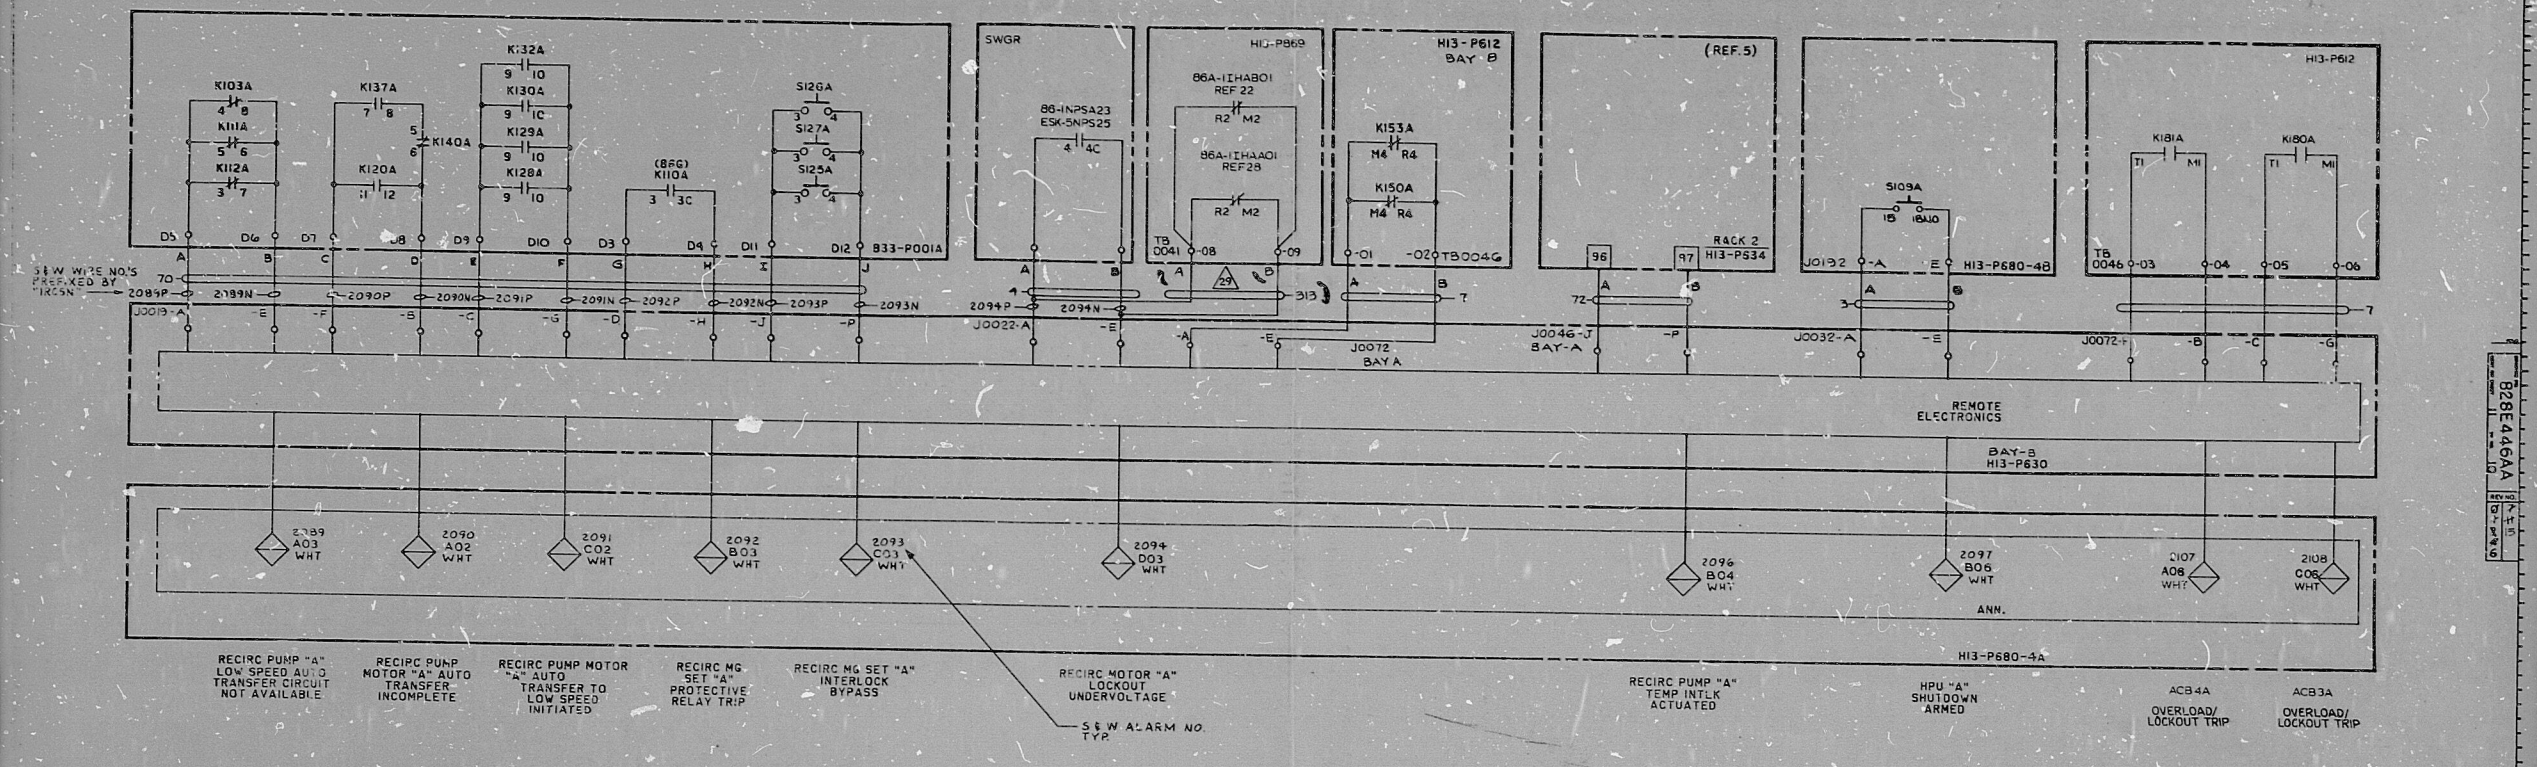

11

11

8.5"

8.5"

11"

17"

CABLE NO.	LINE CODE
I132A	0613
	7
	9
	3
	4
	70
	71
	72,73

TI
 APERTURE
 CARD

NO.	DESCRIPTION	DATE	BY
7	NJ30602	12-13-79	AM
8	NJ30602	12-13-79	AM
9	NJ30602	12-13-79	AM
10	NJ30602	12-13-79	AM
11	NJ34233	12-13-79	AM
12	NJ34233	12-13-79	AM
13	NJ34233	12-13-79	AM
14	NJ34233	12-13-79	AM
15	NJ34233	12-13-79	AM
16	NJ34233	12-13-79	AM