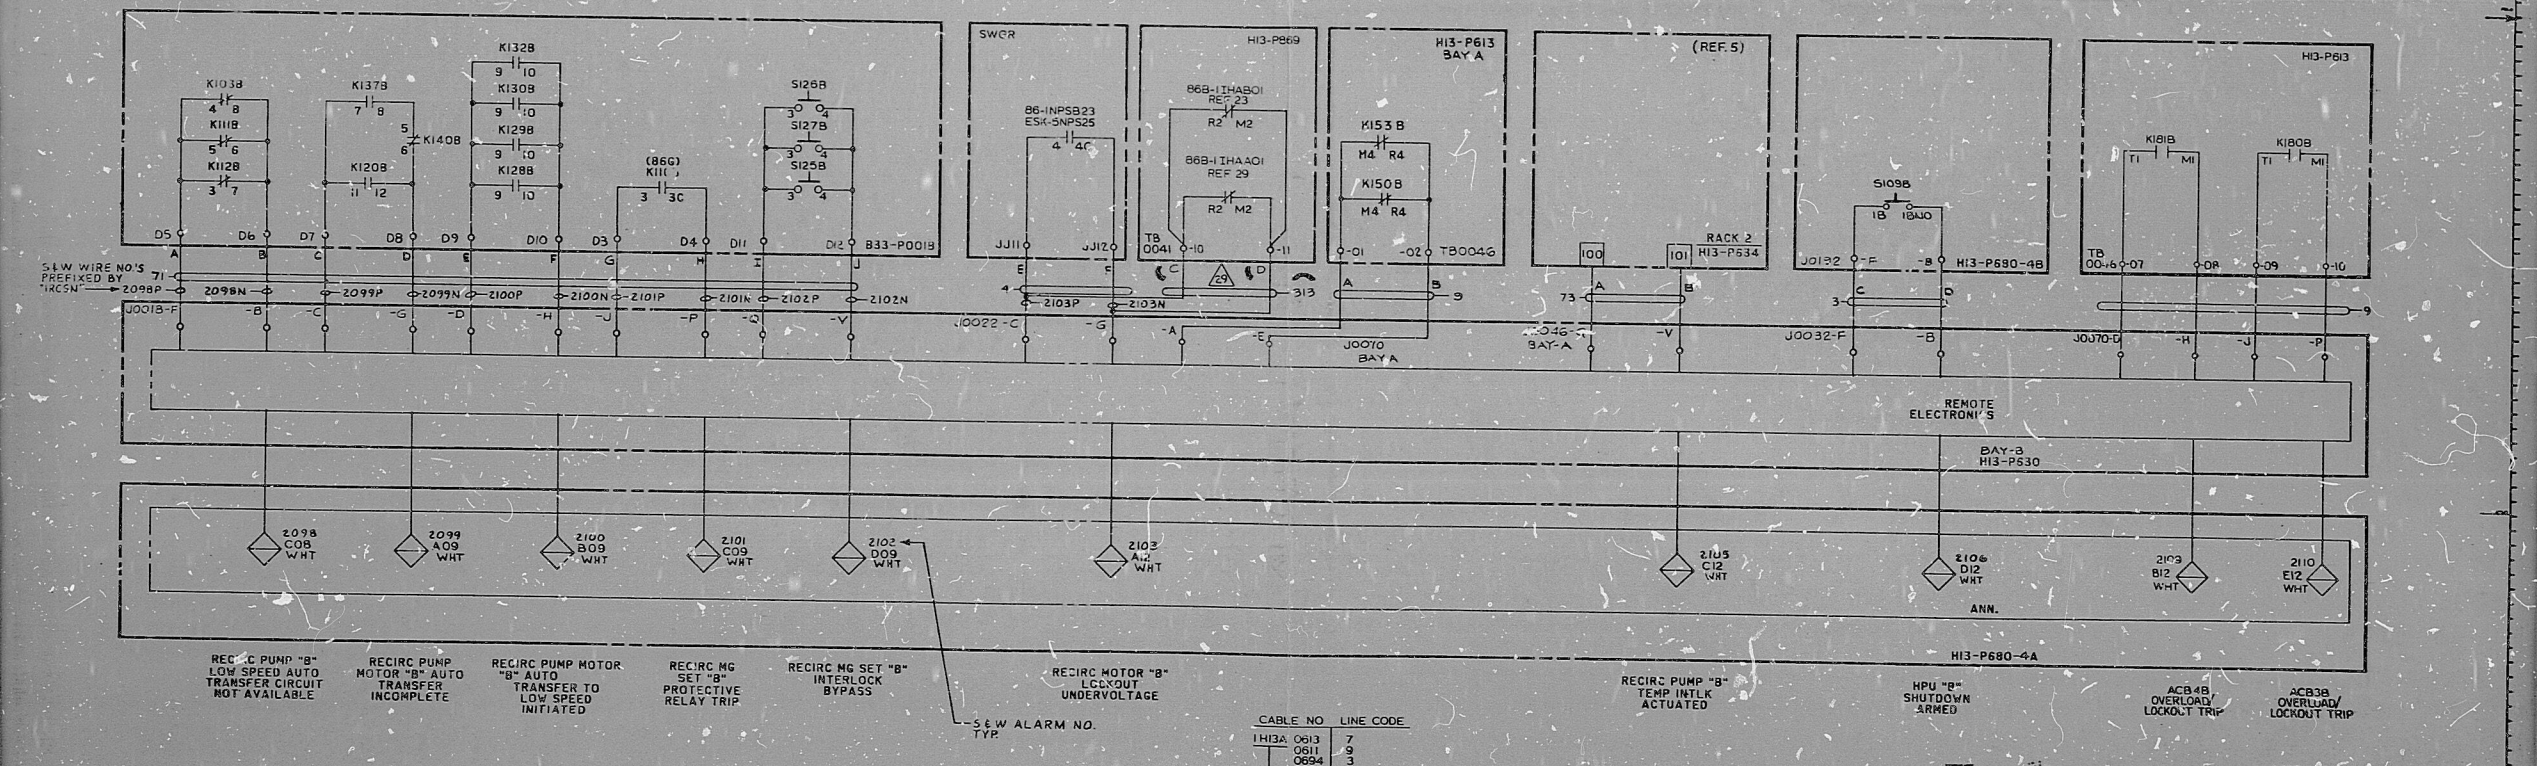

11

11

8.5"

8.5"

11"

17"

CABLE NO.	LINE CODE
I132A	0613
	7
	9
	3
	4
	70
	71
	72,73

TI
 APERTURE
 CARD

NO.	DESCRIPTION	DATE	BY
7	NJ30602	12-13-79	AM
8	NJ30602	12-13-79	AM
9	NJ30602	12-13-79	AM
10	NJ30602	12-13-79	AM
11	NJ34233	12-13-79	AM
12	NJ34233	12-13-79	AM
13	NJ34233	12-13-79	AM
14	NJ34233	12-13-79	AM
15	NJ34233	12-13-79	AM
16	NJ34233	12-13-79	AM