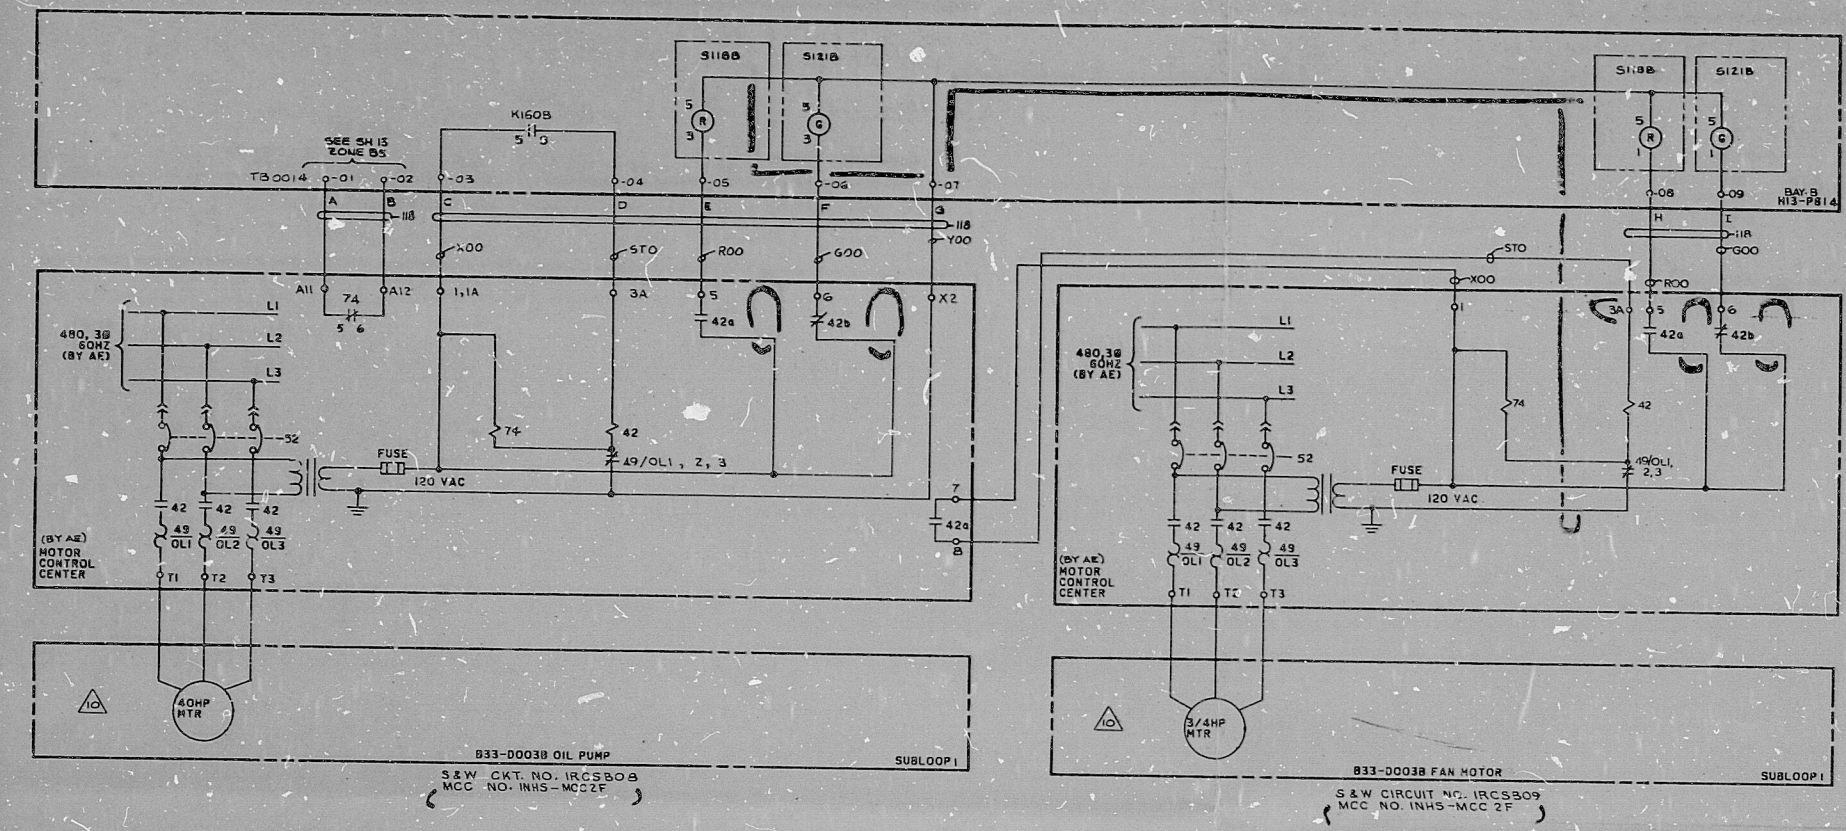

HPU OIL PUMP CONTROLS "B"

TI APERTURE CARD

CABLE NO.	LINE CODE
1833A 0235	115
1833A 0234	119

LIKE CODES IN HS

NO.	DESCRIPTION	DATE	BY
7	REVISION	10-18-68	DL
6	REVISION	10-18-68	DL
5	REVISION	10-18-68	DL
4	REVISION	10-18-68	DL
3	REVISION	10-18-68	DL
2	REVISION	10-18-68	DL
1	REVISION	10-18-68	DL