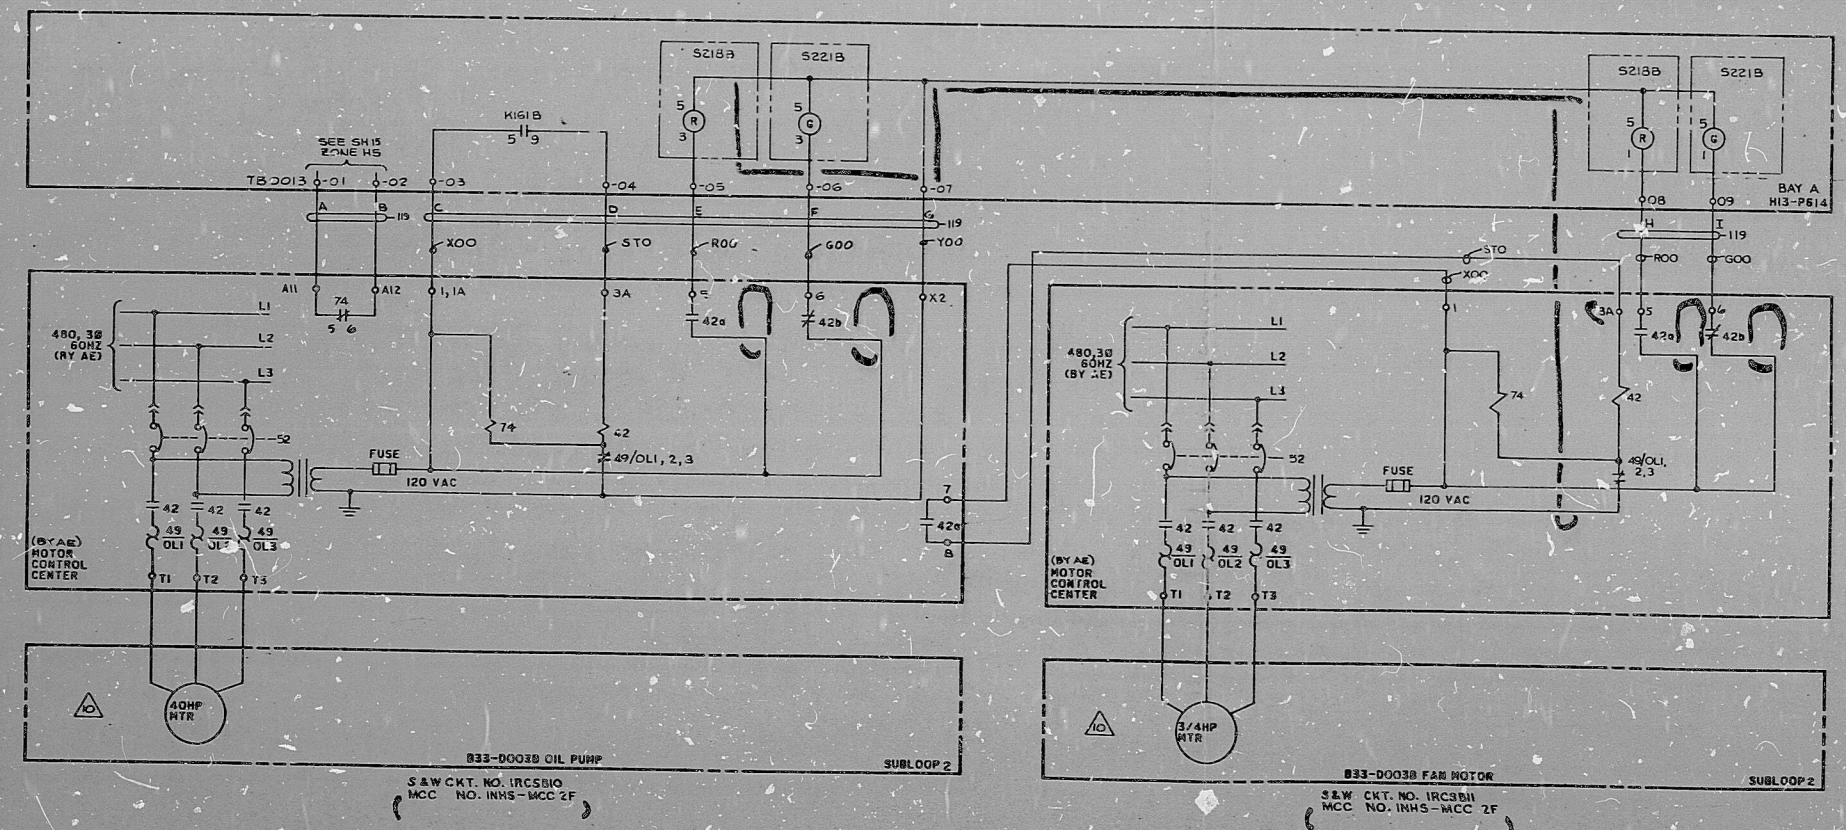

HPU OIL PUMP CONTROLS "B"

TI APERTURE CARD

CABLE NO.	LINE CODE
1833A 0235	115
1833A 0234	119

LIKE CODES IN HS

NO.	DESCRIPTION	DATE	BY
7	REVISION	10-18-68	DL
6	REVISION	10-18-68	DL
5	REVISION	10-18-68	DL
4	REVISION	10-18-68	DL
3	REVISION	10-18-68	DL
2	REVISION	10-18-68	DL
1	REVISION	10-18-68	DL