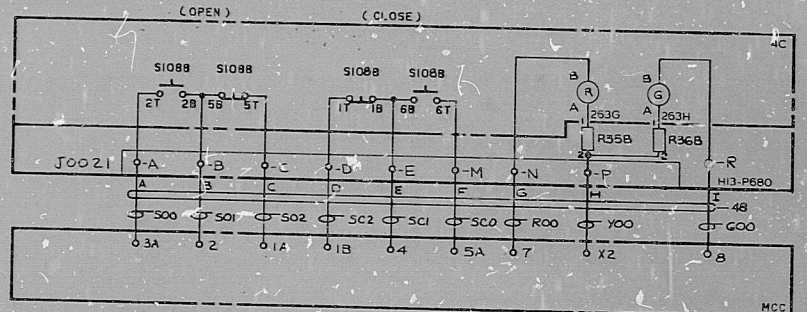

DISCHARGE BLOCK VALVE B33-F067A
 S+W Ckt No. IRC5A12
 MCC NO. INHS-MCC2A
 REF 26

DISCHARGE BLOCK VALVE B33-F067B
 S+W CIRCUIT NO. IRC5B12
 MCC NO. INHS-MCC2B
 REF 26

SUCTION VALVE B33-F023A
 S+W CIRCUIT NO. IRC5A13
 MCC NO. INHS-MCC 2A
 REF 27

SUCTION VALVE B33-F023B
 S+W CIRCUIT NO. IRC5B13
 MCC NO. INHS-MCC2D
 REF 27

TT
 APERTURE
 CARD

| CABLE NO. | LINE CODE |
|-------------|-----------|
| 1B 33A 01B1 | 44 |
| 01B0 | 45 |
| 01B2 | 47 |
| 01B3 | 48 |

LINE CODES: 44, 45, 47, 48, 269.

| NO. | DESCRIPTION | DATE | BY |
|-----|-------------|------|----|
| 2 | REVISION | | |
| 3 | REVISION | | |
| 4 | REVISION | | |
| 5 | REVISION | | |
| 6 | REVISION | | |
| 7 | REVISION | | |