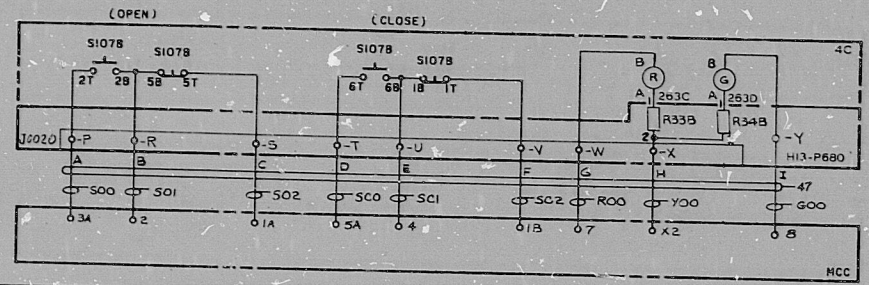

DISCHARGE BLOCK VALVE B33-F067A
 S+W Ckt No. IRC5A12
 MCC NO. INHS-MCC2A
 REF 26

DISCHARGE BLOCK VALVE B33-F067B
 S+W CIRCUIT NO. IRC5B12
 MCC NO. INHS-MCC2B
 REF 26

SUCTION VALVE B33-F023A
 S+W CIRCUIT NO. IRC5A13
 MCC NO. INHS-MCC 2A
 REF 27

SUCTION VALVE B33-F023B
 S+W CIRCUIT NO. IRC5B13
 MCC NO. INHS-MCC2D
 REF 27

TT
 APERTURE
 CARD

| CABLE NO. | LINE CODE |
|-------------|-----------|
| 1B 33A 01B1 | 44 |
| 01B0 | 45 |
| 01B2 | 47 |
| 01B3 | 48 |

LINE CODES: 44, 45, 47, 48, 269.

| NO. | DESCRIPTION | DATE | BY |
|-----|-------------|------|----|
| 2 | REVISION | | |
| 3 | REVISION | | |
| 4 | REVISION | | |
| 5 | REVISION | | |
| 6 | REVISION | | |
| 7 | REVISION | | |