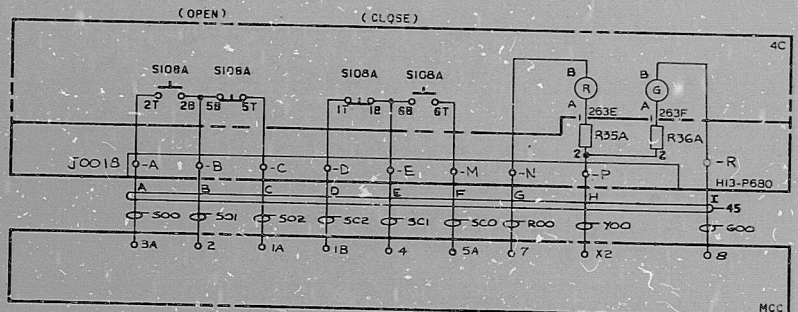

DISCHARGE BLOCK VALVE B33-F067A
 S+W Ckt No. IRC5A12
 MCC NO. INHS-MCC2A
 REF 26

DISCHARGE BLOCK VALVE B33-F067B
 S+W CIRCUIT NO. IRC5B12
 MCC NO. INHS-MCC2B
 REF 26

SUCTION VALVE B33-F023A
 S+W CIRCUIT NO. IRC5A13
 MCC NO. INHS-MCC 2A
 REF 27

SUCTION VALVE B33-F023B
 S+W CIRCUIT NO. IRC5B13
 MCC NO. INHS-MCC2D
 REF 27

TT
 APERTURE
 CARD

| CABLE NO. | LINE CODE |
|-------------|-----------|
| 1B 33A 01B1 | 44 |
| 01B0 | 45 |
| 01B2 | 47 |
| 01B3 | 48 |

LINE CODES: 44, 45, 47, 48, 269.

| NO. | DESCRIPTION | DATE | BY |
|-----|-------------|------|----|
| 2 | REVISION | | |
| 3 | REVISION | | |
| 4 | REVISION | | |
| 5 | REVISION | | |
| 6 | REVISION | | |
| 7 | REVISION | | |