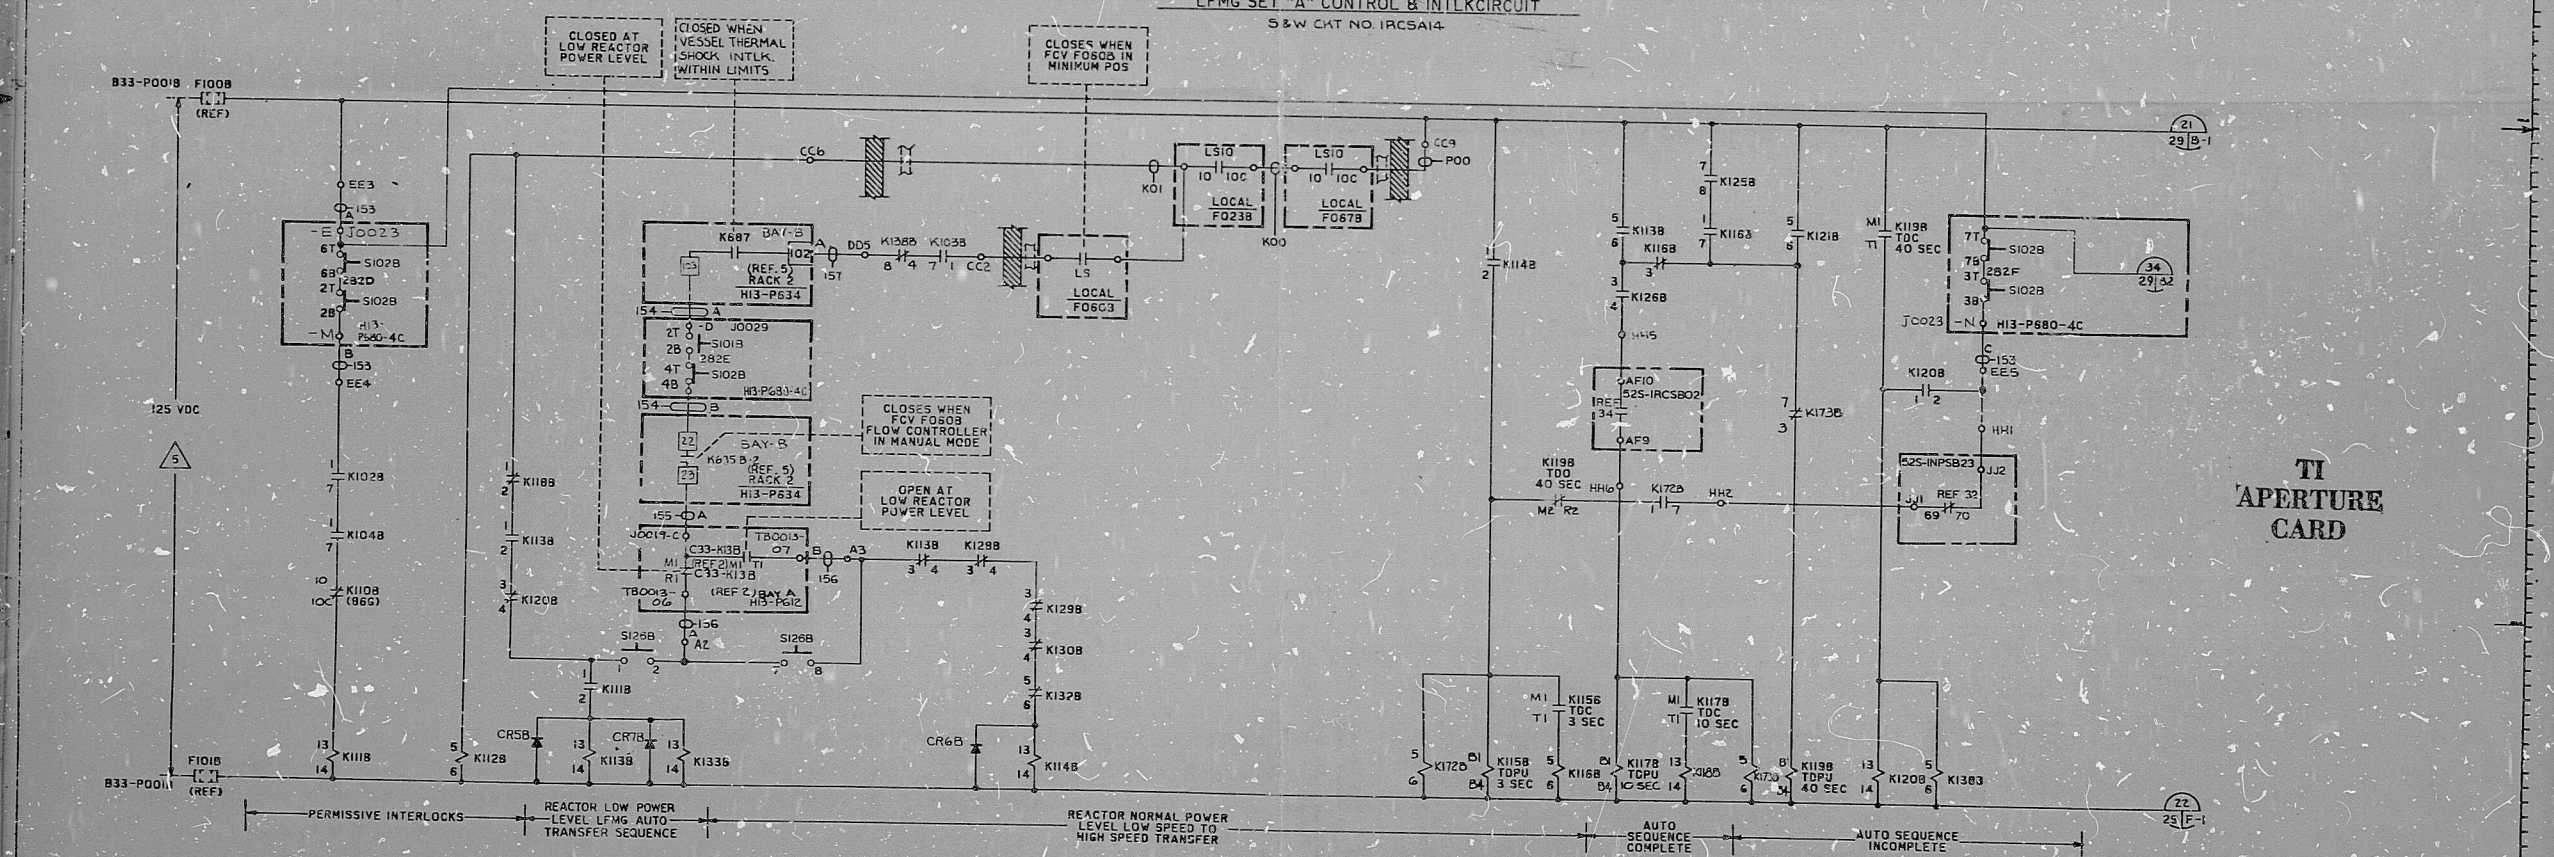

LFMG SET "A" CONTROL & INTLK CIRCUIT
S & W CAT NO. 1RCSA14

LFMG SET "B" CONTROL & INTLK CIRCUIT
S & W CAT NO. 1RCSB14

CABLE NO	LINE CODE
1B33A0167	149, 155
0113	150, 156
0220	148, 154
0184	152
0185	153

NO	REV	DATE	BY	CHKD BY	DESCRIPTION
11					
13					
9					

LINE CODES:
148 THRU 151, 282

TI
APERTURE
CARD

828-446AA
REV 28
DATE 12/28/57
BY BAR JOSE
CHKD BY

8412200057

PDR RIDS