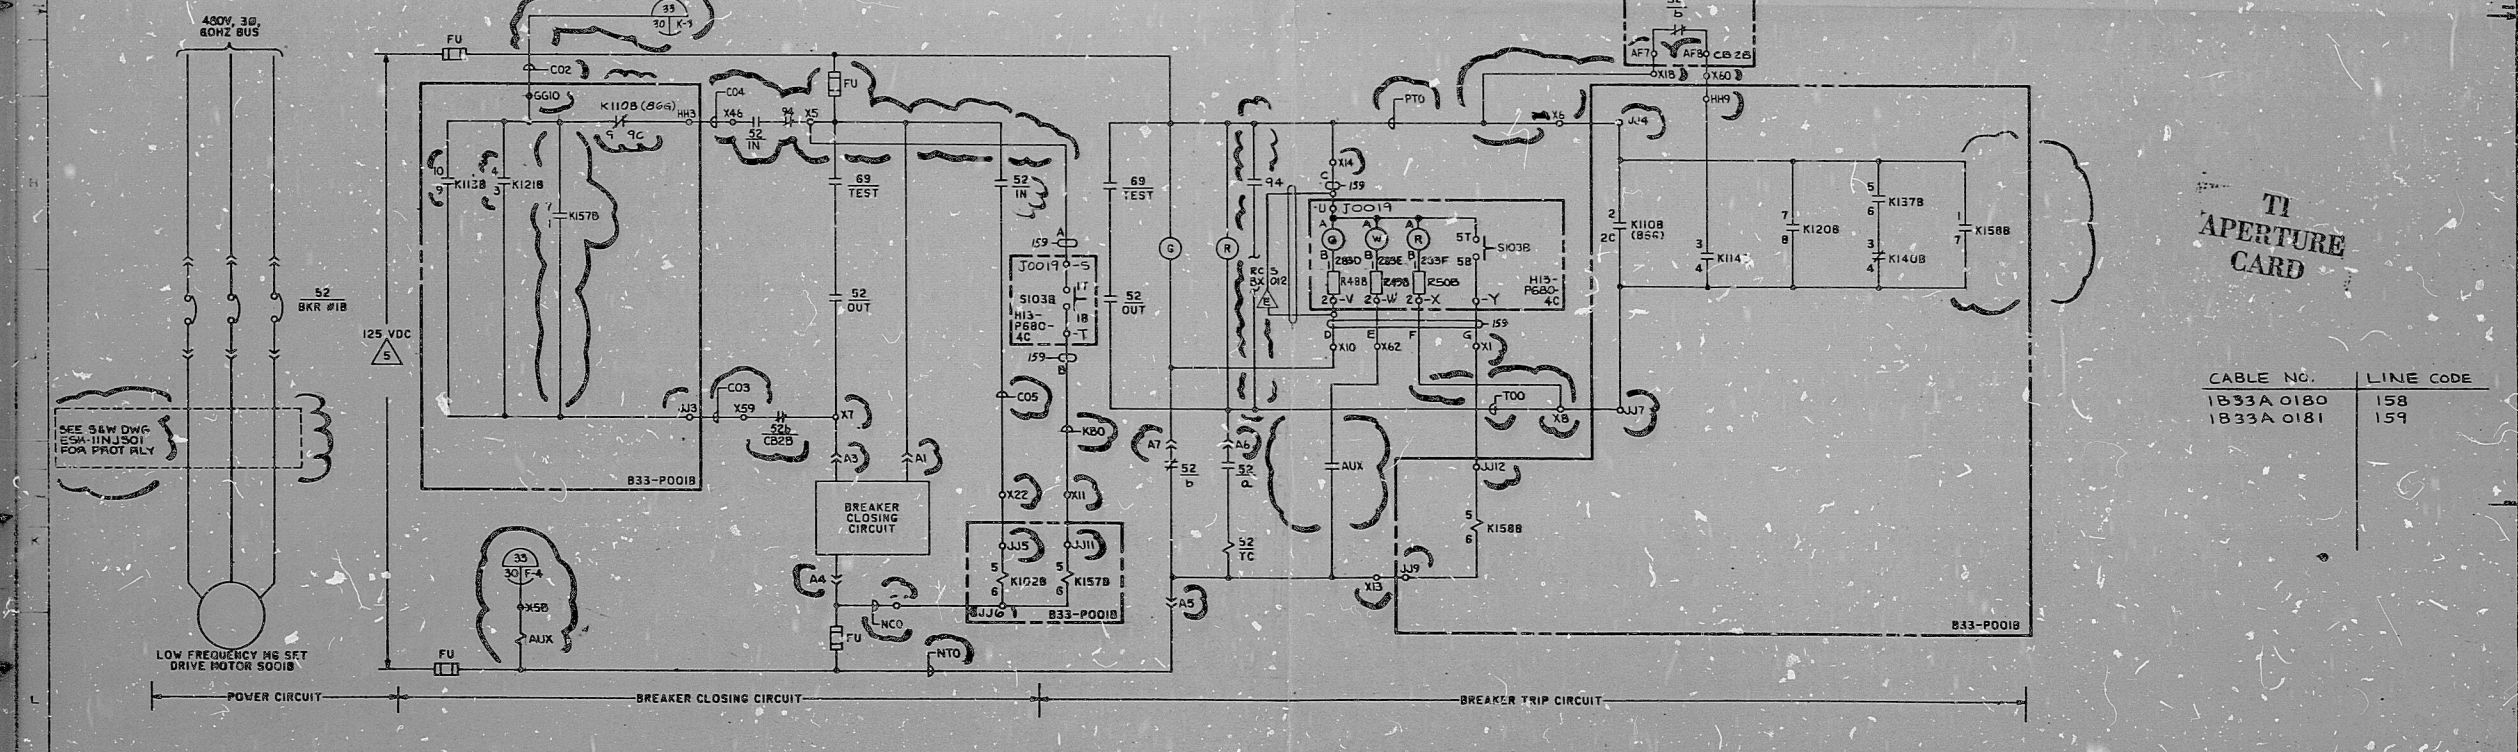

LFMG SET DRIVE MOTOR BREAKER NO. 'A' CONTROL
REF 24

LFMG SET DRIVE MOTOR BREAKER NO. 'B' CONTROL
REF 25

TI
APERTURE
CARD

CABLE NO.	LINE CODE
1B33A 0180	158
1B33A 0181	159

LINE CODES 154, 159, 203.

NO.	DESCRIPTION	DATE	BY
11	REVISION		
10	REVISION		
9	REVISION		
8	REVISION		
7	REVISION		
6	REVISION		
5	REVISION		
4	REVISION		
3	REVISION		
2	REVISION		
1	REVISION		