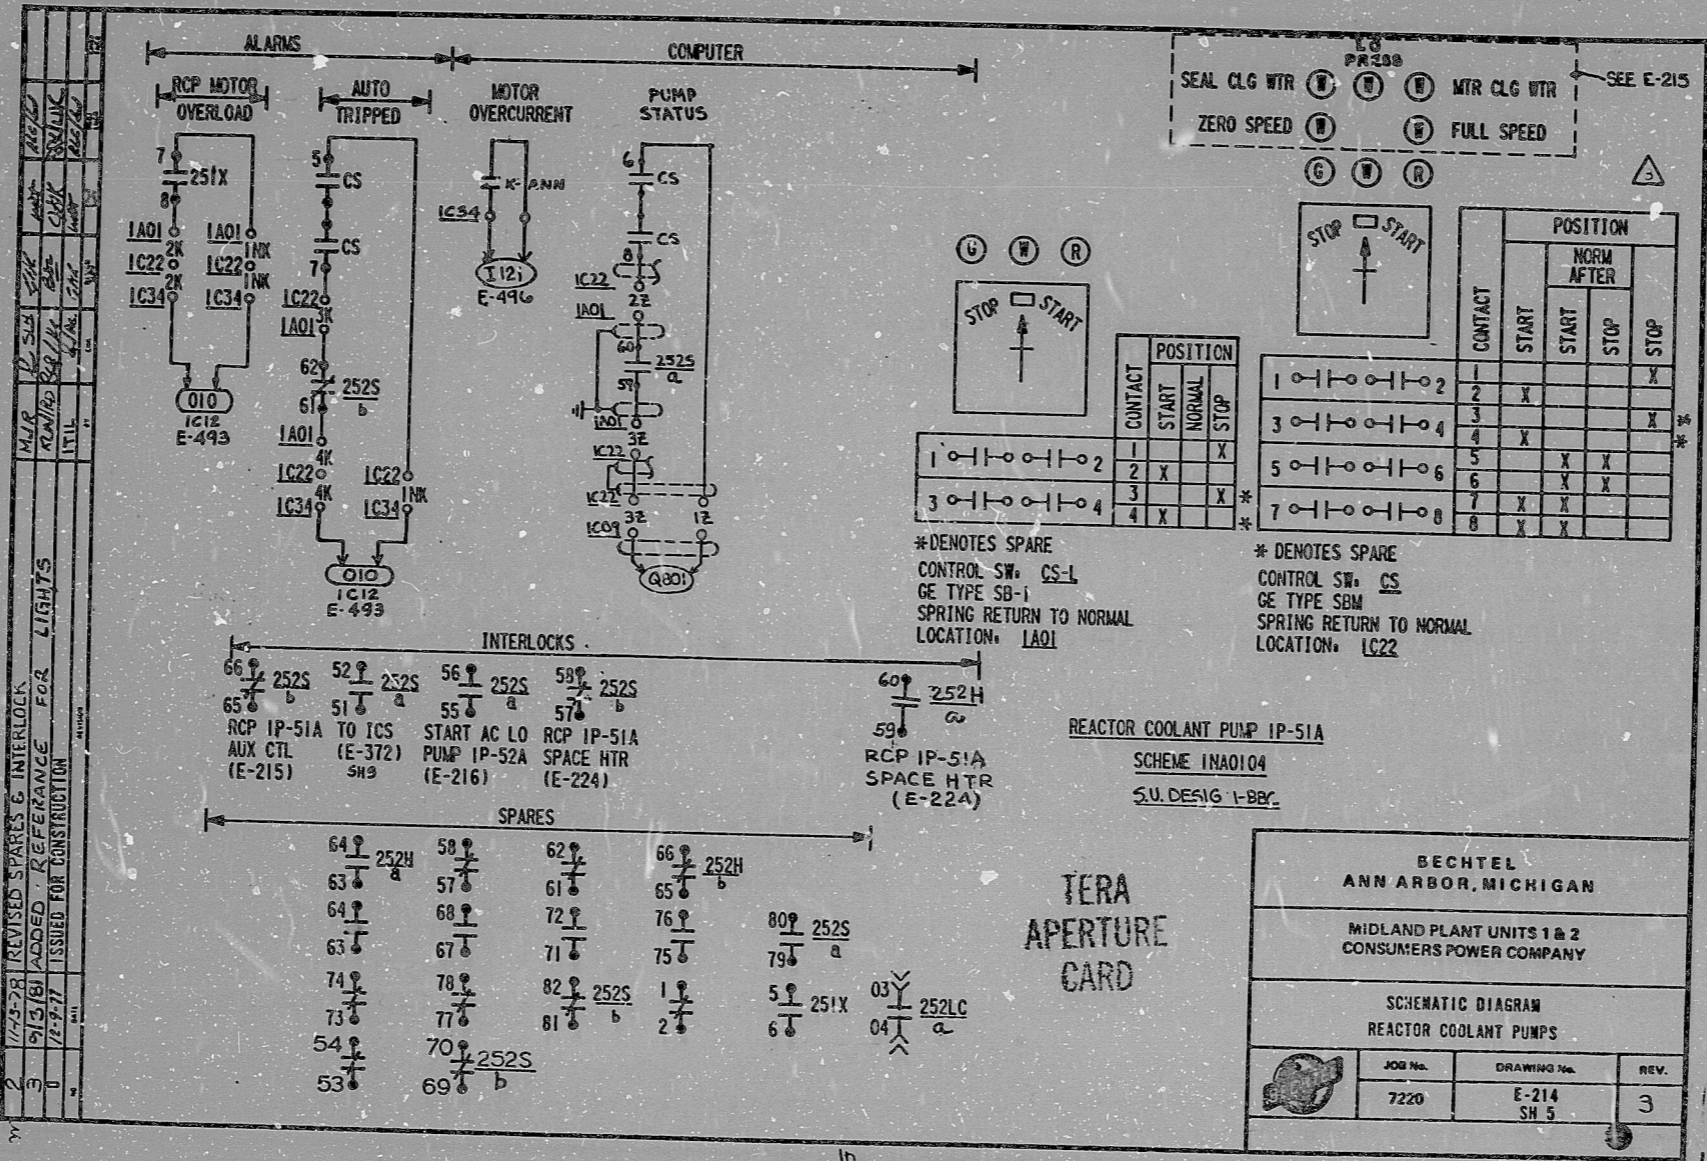

This drawing and the design it covers are the property of BECHTEL. They are hereby loaned and on the borrower's return agreement they shall not be reproduced, copied, loaned, exhibited, or used except in the limited way and for use as permitted by the written consent given by the borrower.

I certify that the image contained on this frame was made in the normal and regular course of business, on the date stated below and that it is an accurate reproduction of the document submitted to reprographics.

9/12/91
DATE
OPERATOR
SUPERVISOR OF REPROGRAPHICS

16X

8.5"

11"

17"

8.5"

11"

17"