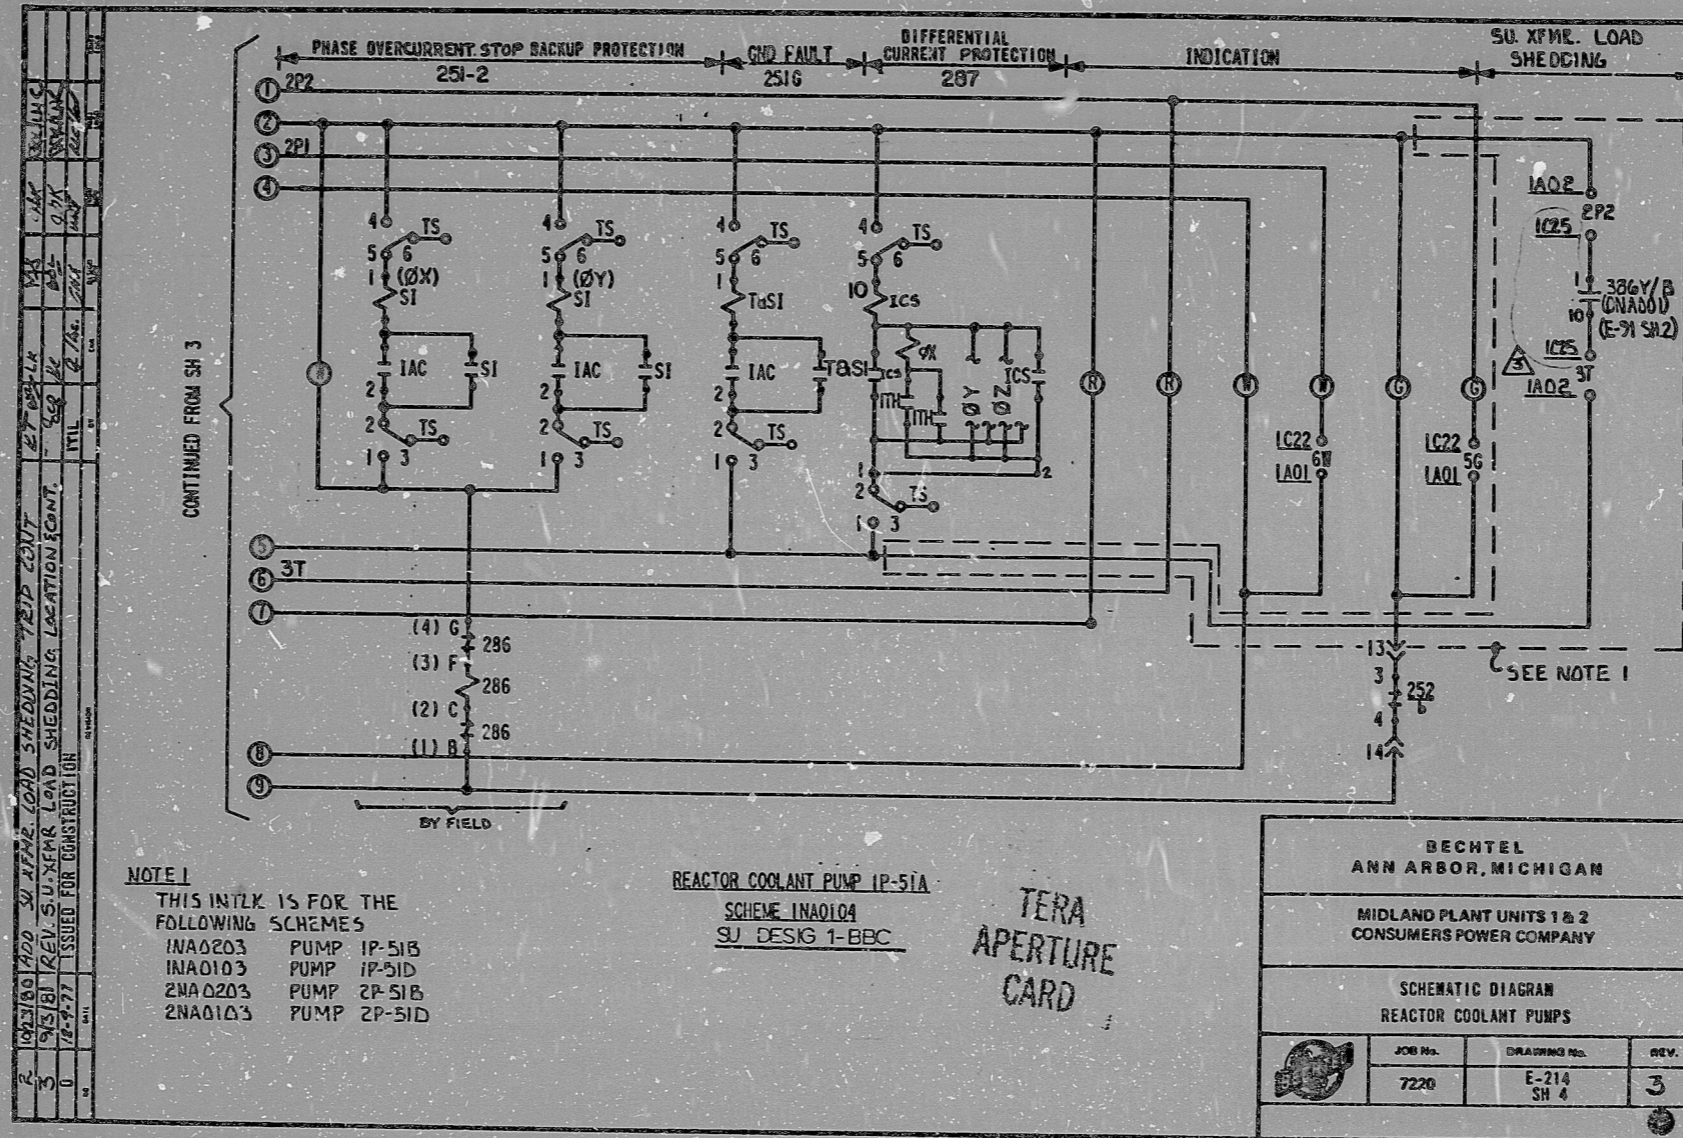

This drawing and the design it covers are the property of BECHTEL. They are hereby loaned and on the borrower's express agreement that they will not be reproduced, copied, loaned, exhibited, or used except in the limited way and private use permitted by any written consent given by the lender to the borrower.

I certify that the image contained on this frame was made in the normal and regular course of business, on the date stated below and that it is an accurate reproduction of the document submitted to reprographics.

9/18/81
CAMPBELL OPERATOR
SUPERVISOR OF REPROGRAPHICS

16X

G-1348