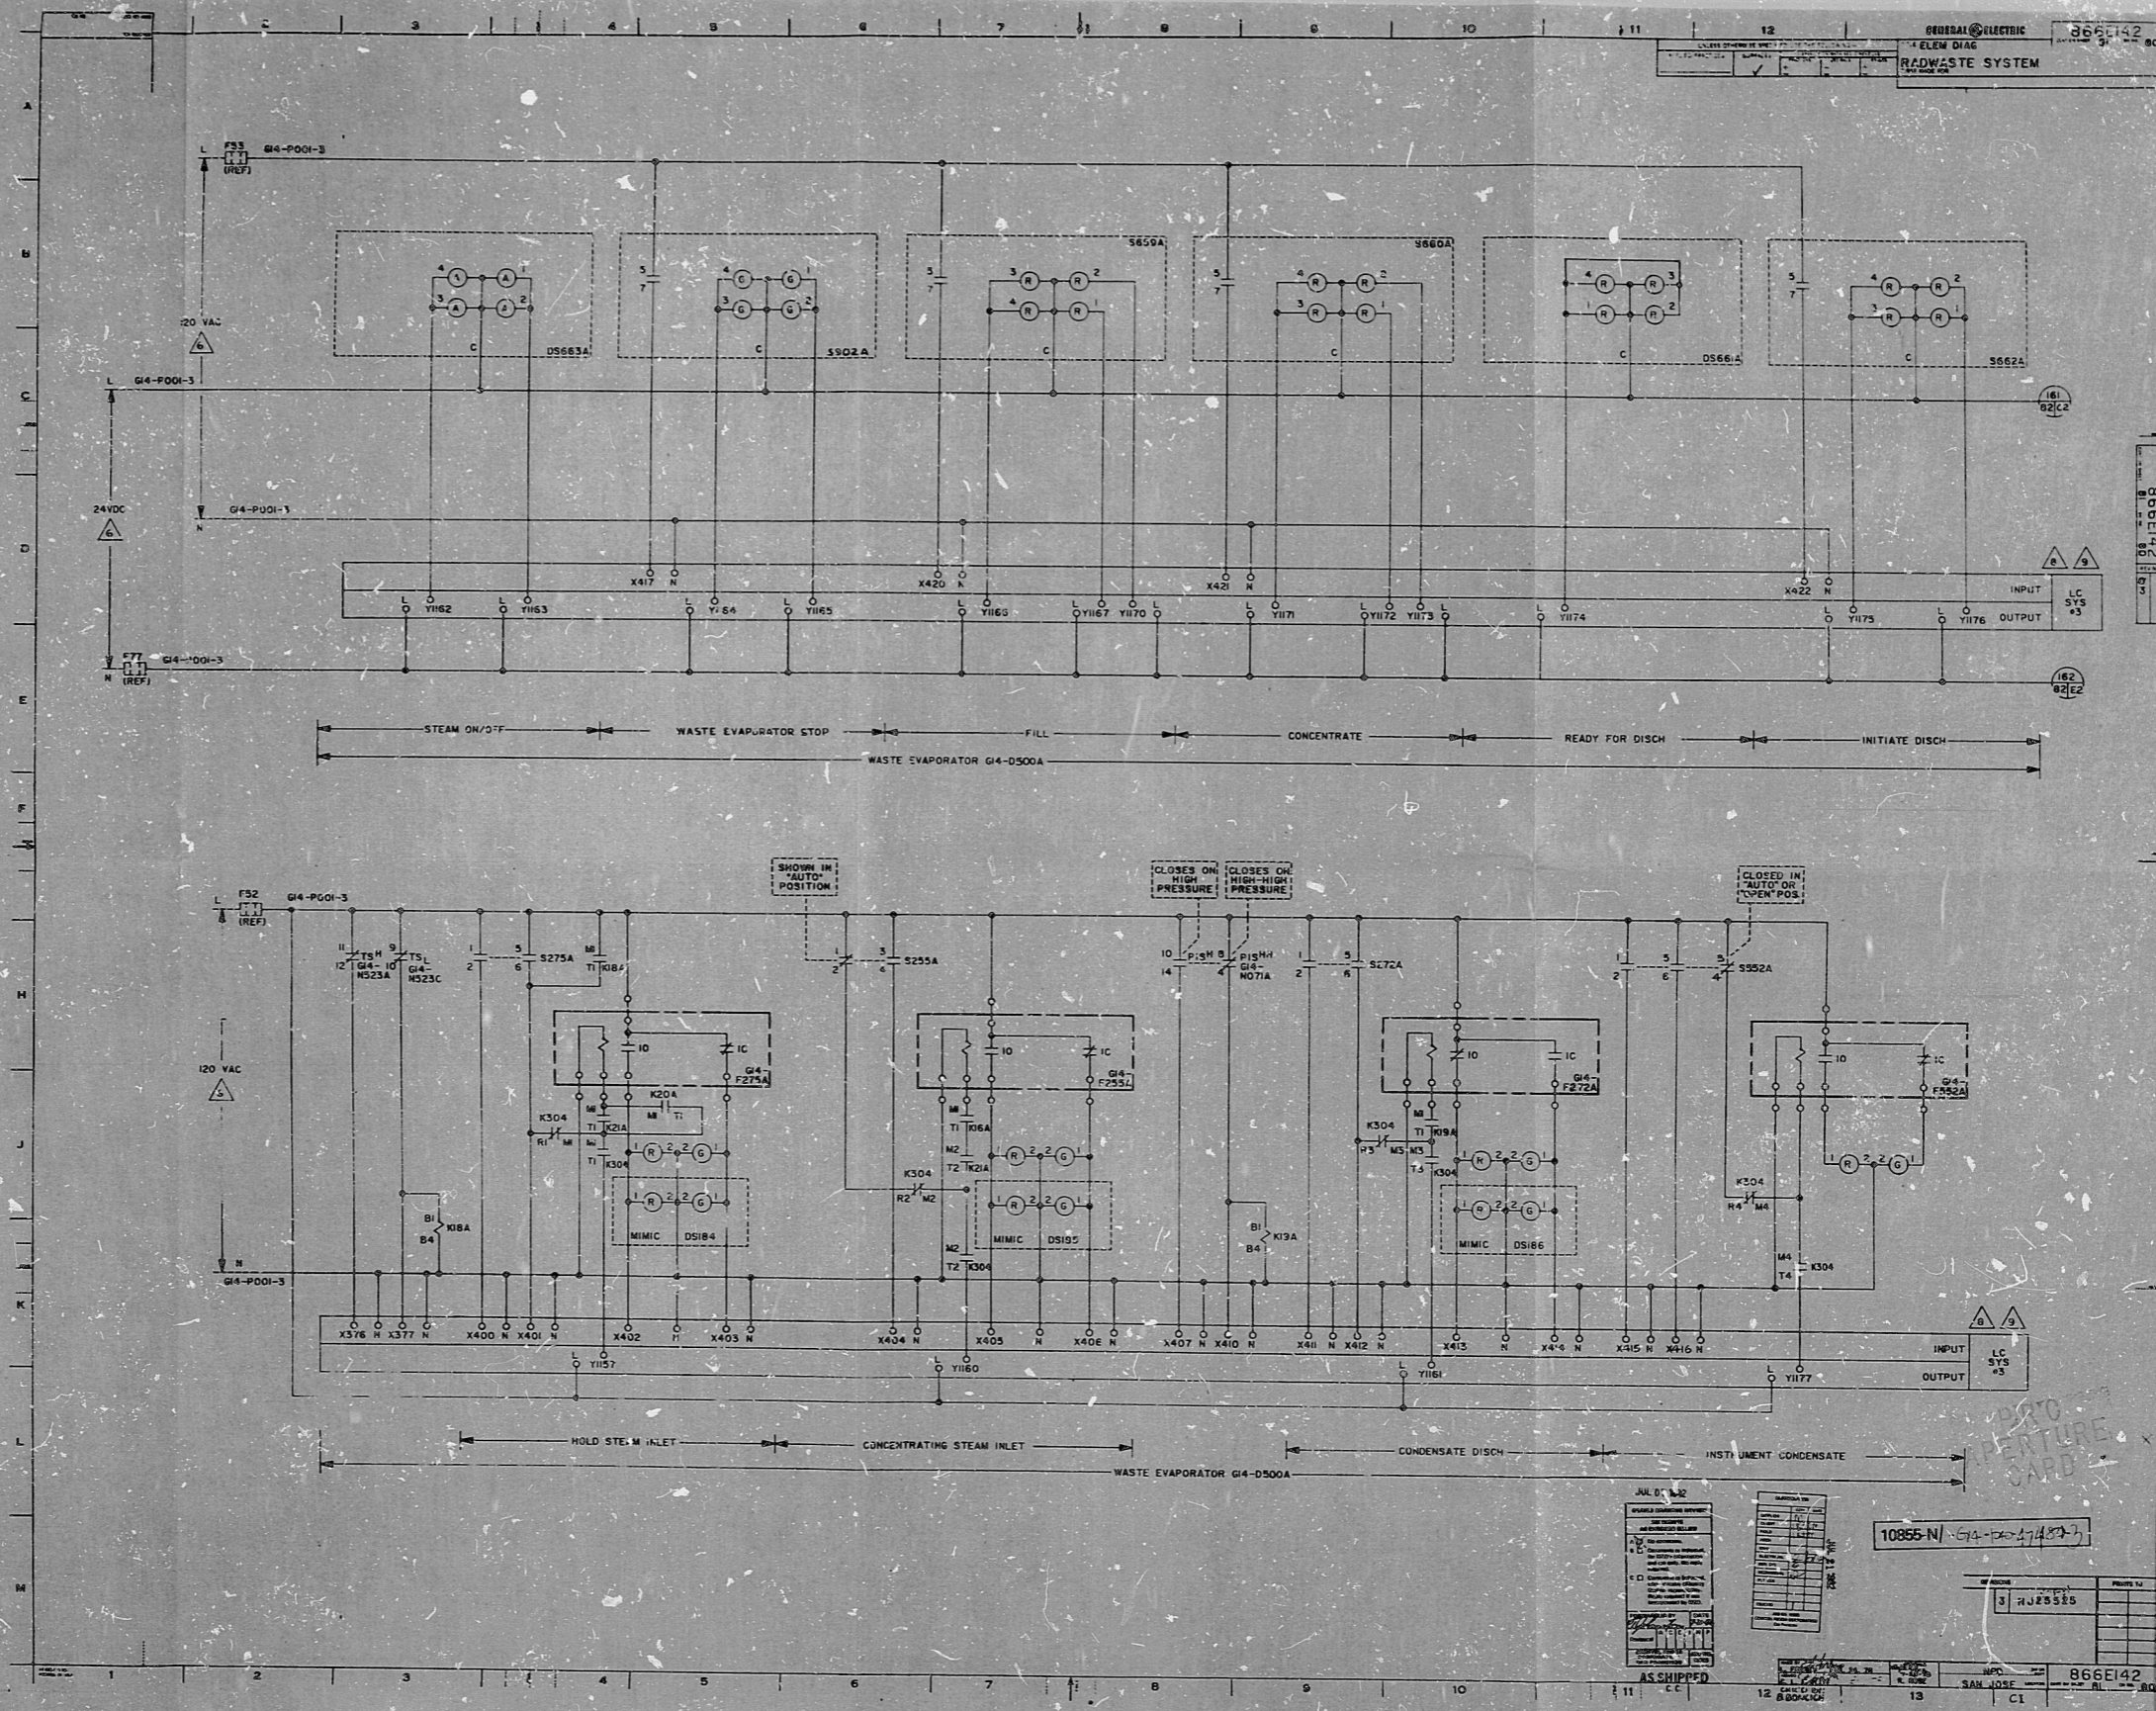

22"  
17"  
11"  
8.5"  
8.5"  
11"  
17"  
22"

22"  
17"  
11"  
8.5"  
8.5"  
11"  
17"  
22"

866E142  
RADWASTE SYSTEM  
10855-N-014-10-17487-3  
3 JUN 58  
AS SHIPPED  
12 866E142  
13 SAN JOSE CA

RIDS