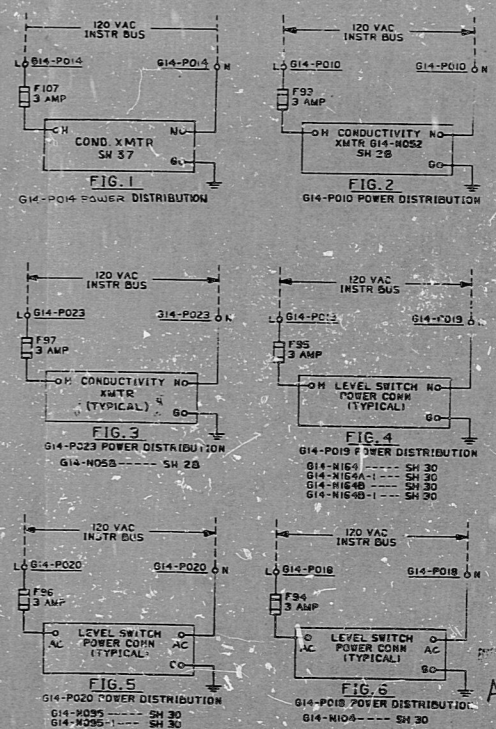

22"
17"
11"
8.5"
11"
17"
22"

22"
17"
11"
8.5"
11"
17"
22"

ASSIGNED
PRO
APERTURE
CARD

1085E-N-514-104-112-A

3 NJ255 25

866E1-2

12 13

RIDS