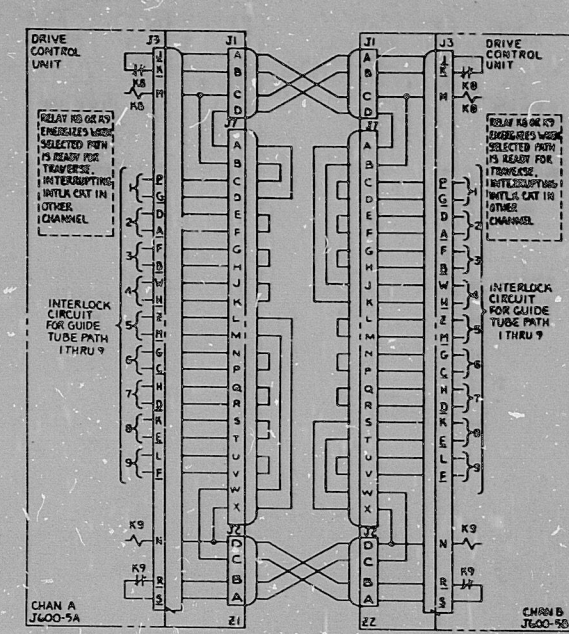

66

66

66

66

GENERAL ELECTRIC 865E775AA
 THE KLEIN STAR TRAVELING IN-CORE PROBE CALIBRATION
 APPLIED ELECTRIC
 MODEL 7000

RECORDER CIRCUIT
 INTERLOCK CIRCUIT

TI
 APERTURE
 CARD

CABLE NO. | LINE CODE
 IC510008 | 16
 IC510007 | 17
 IC510006 | 18
 IC510005 | 19

LINE CODES:
 11-19

3

865E775AA
 M. REISCHL

66

66

66

66

66