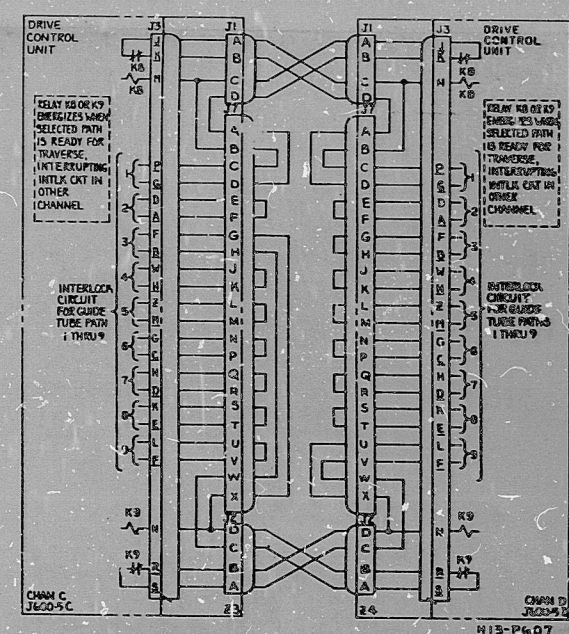

66

66

66

66

GENERAL ELECTRIC 865E775AA
 THE KLEIN STAR TRAVELING IN-CORE PROBE CALIBRATION
 APPLIED ELECTRIC
 MODEL 7000

RECORDER CIRCUIT
 INTERLOCK CIRCUIT

TI
 APERTURE
 CARD

CABLE NO. | LINE CODE
 IC510008 | 16
 IC510007 | 17
 IC510006 | 18
 IC510005 | 19

LINE CODES:
 11-19

3

865E775AA
 M. REISCHL

66

66

66

66

66