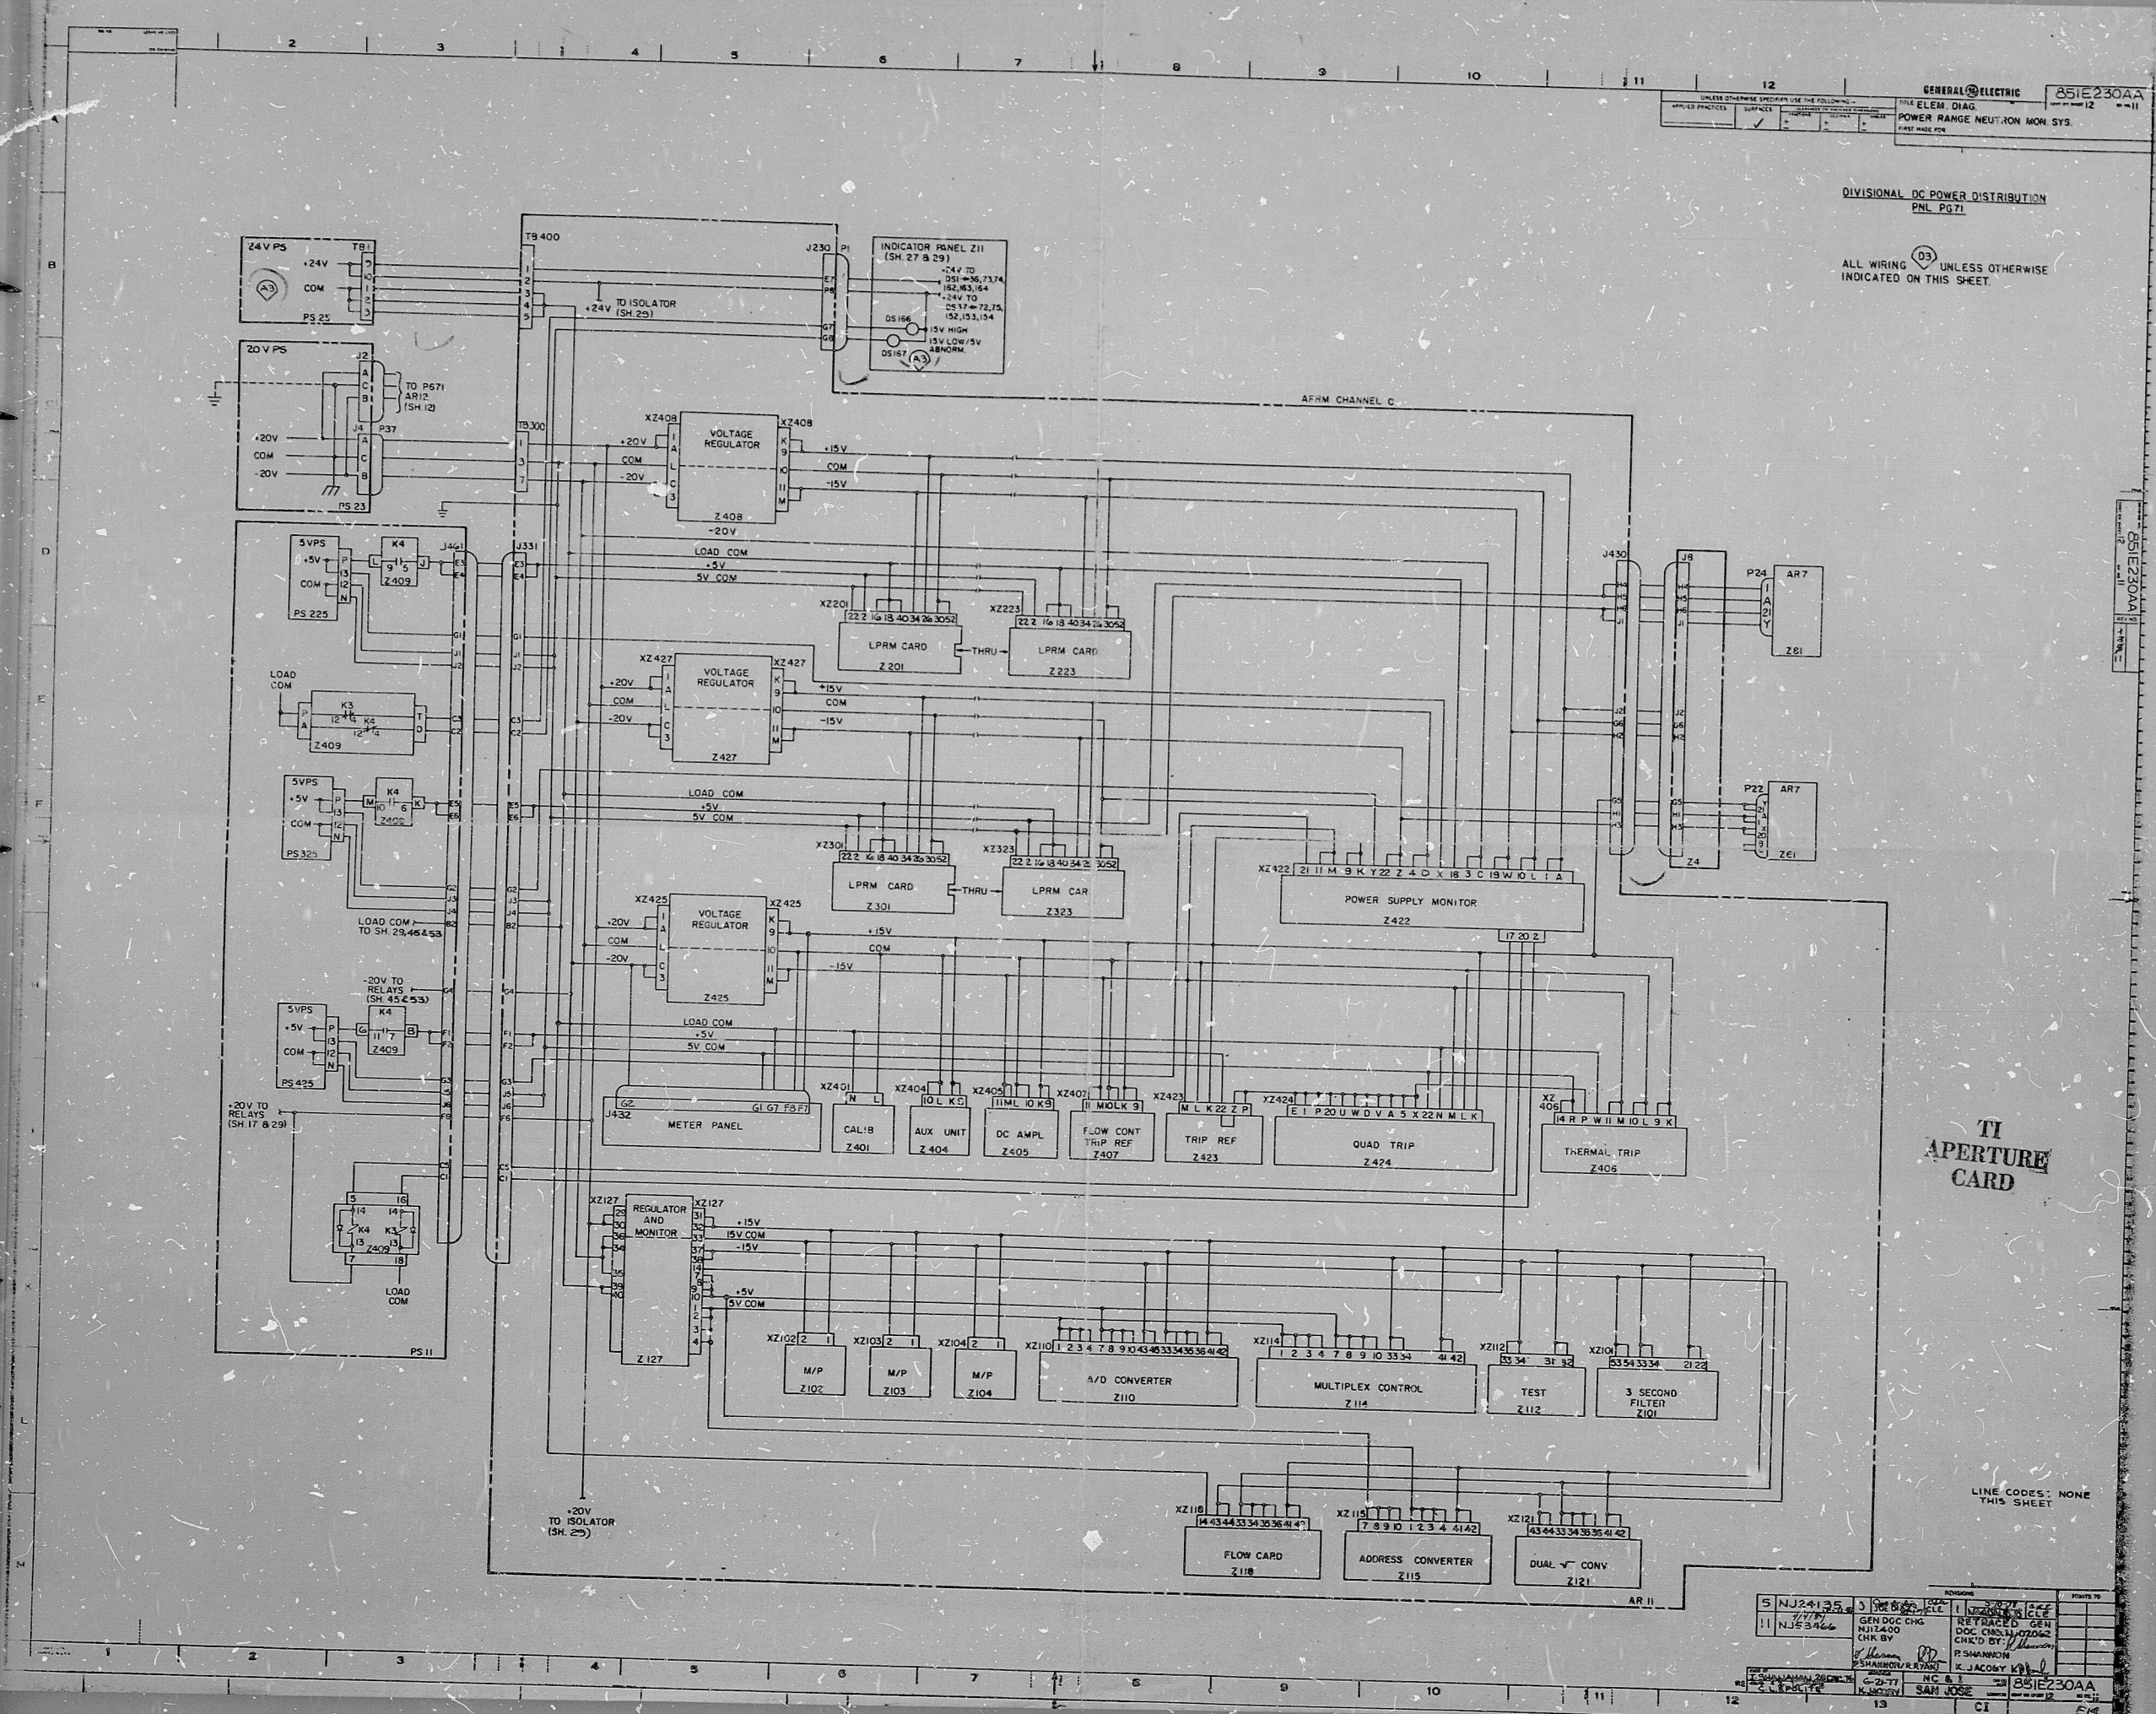

66 71

66 11

66 58

8.5"

11"

17"

66 71

66 11

66 58

8.5"

11"

17"

GENERAL ELECTRIC 85E230AA
 TITLE ELEM. DIAG.
 POWER RANGE NEUTRON MON. SYS.
 FIRST MADE FOR

DIVISIONAL DC POWER DISTRIBUTION
 PNL PG71

ALL WIRING UNLESS OTHERWISE
 INDICATED ON THIS SHEET.

TI
 APERTURE
 CARD

LINE CODES: NONE
 THIS SHEET

5	NJ24135	3	08/86	ELC	1	08/86	ELC
11	NJ53466	1	08/86	ELC	1	08/86	ELC
GEN DOC CHG		RETRACED GEN		DOC CHG		CHK BY	
NJT400		R. SHANNON		R. SHANNON		R. SHANNON	
CHK BY		G. JACOBY		G. JACOBY		G. JACOBY	
SAH JOSE		SAH JOSE		SAH JOSE		SAH JOSE	
85E230AA		85E230AA		85E230AA		85E230AA	
CI		CI		CI		CI	