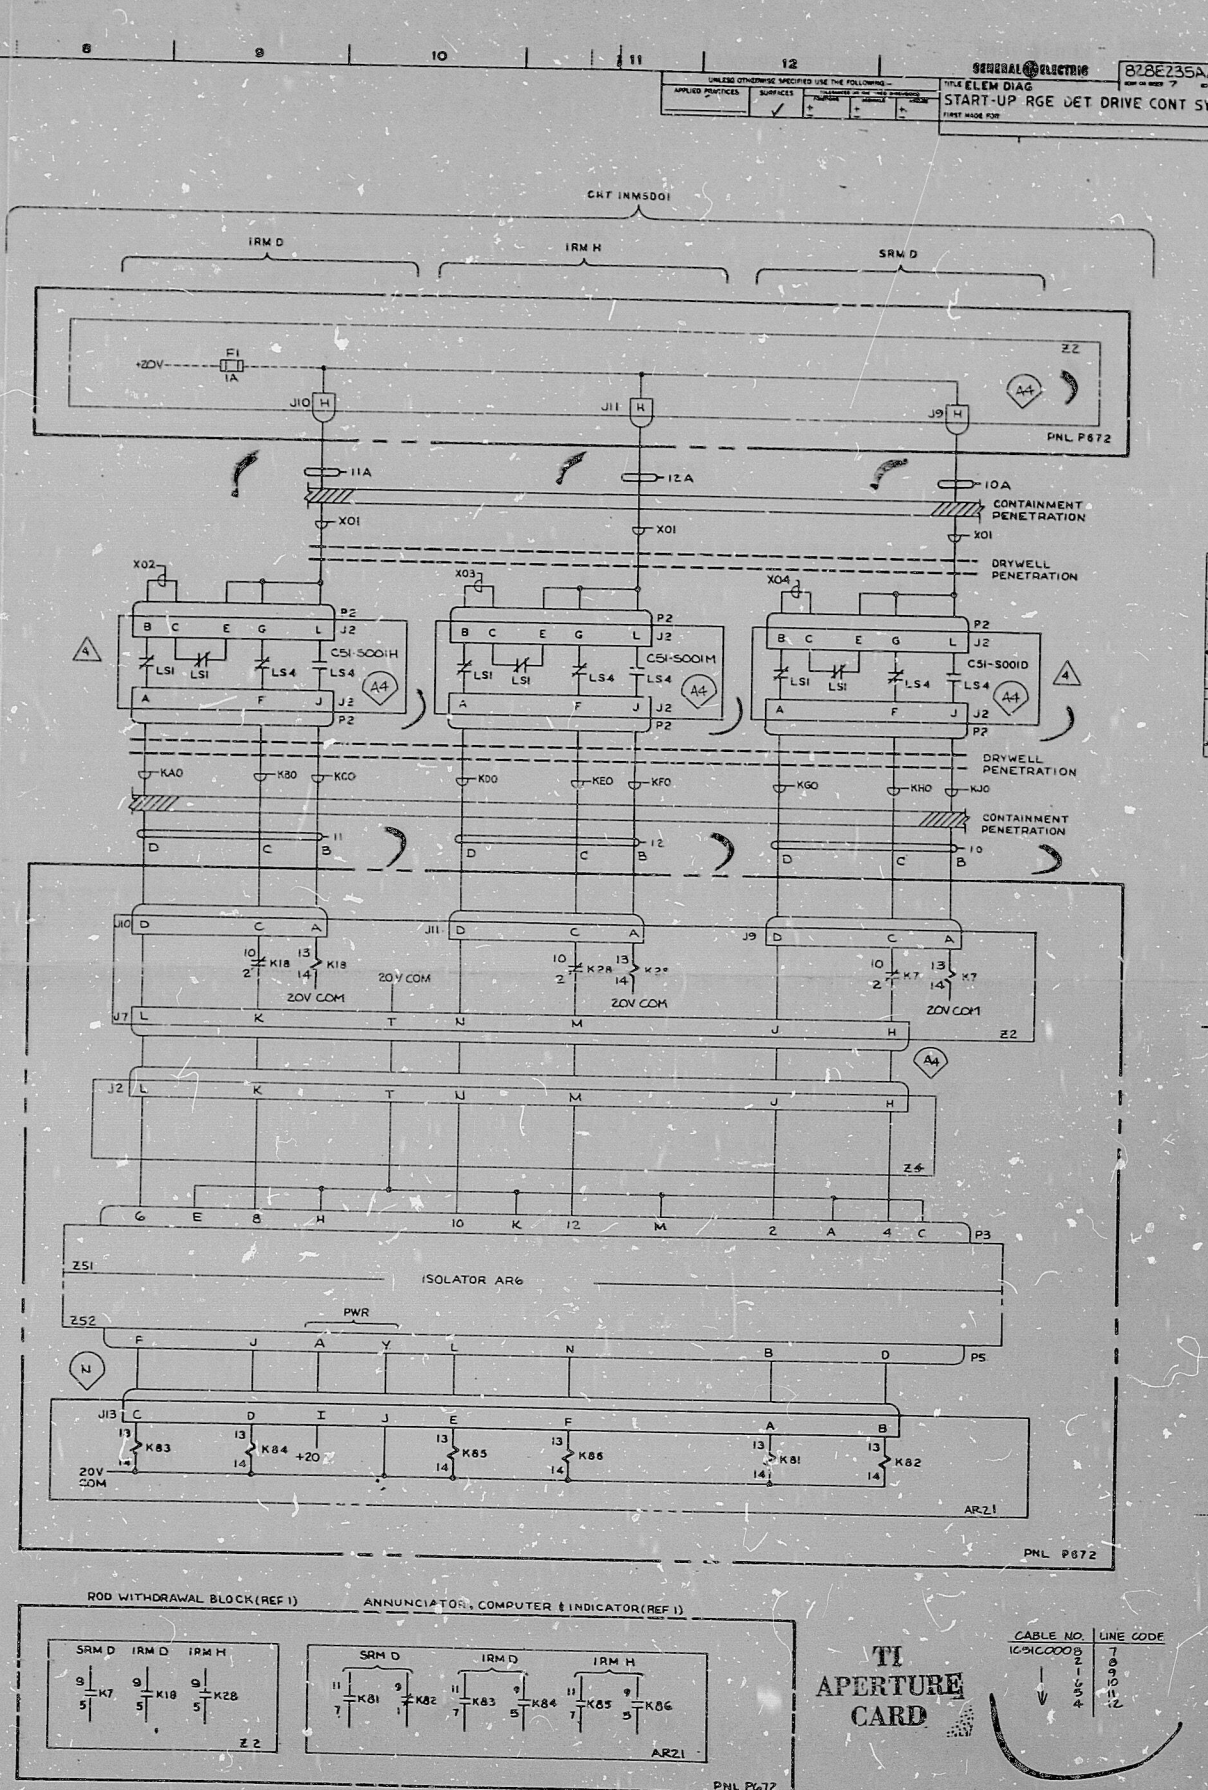

11

11

8.5"

8.5"

11"

17"

GENERAL ELECTRIC 828235AA

START-UP RGE JET DRIVE CONT SYS

APPLIED SERVICES SURVEYED

UNLESS OTHERWISE SPECIFIED USE THE FOLLOWING:

WIRE GAUGE: 18 AWG

WIRE TYPE: THHN

WIRE COLOR: BLACK

WIRE SIZE: 18 AWG

WIRE TYPE: THHN

WIRE COLOR: BLACK

WIRE SIZE: 18 AWG

WIRE TYPE: THHN

WIRE COLOR: BLACK

WIRE SIZE: 18 AWG

TI APERTURE CARD

CABLE NO.	LINE CODE
10100000	7
10100000	8
10100000	9
10100000	10
10100000	11
10100000	12

LINE CODES: 7-12

NO.	DESCRIPTION	DATE	BY	CHKD BY
4	REVISION			
5	REVISION			
6	REVISION			
7	REVISION			