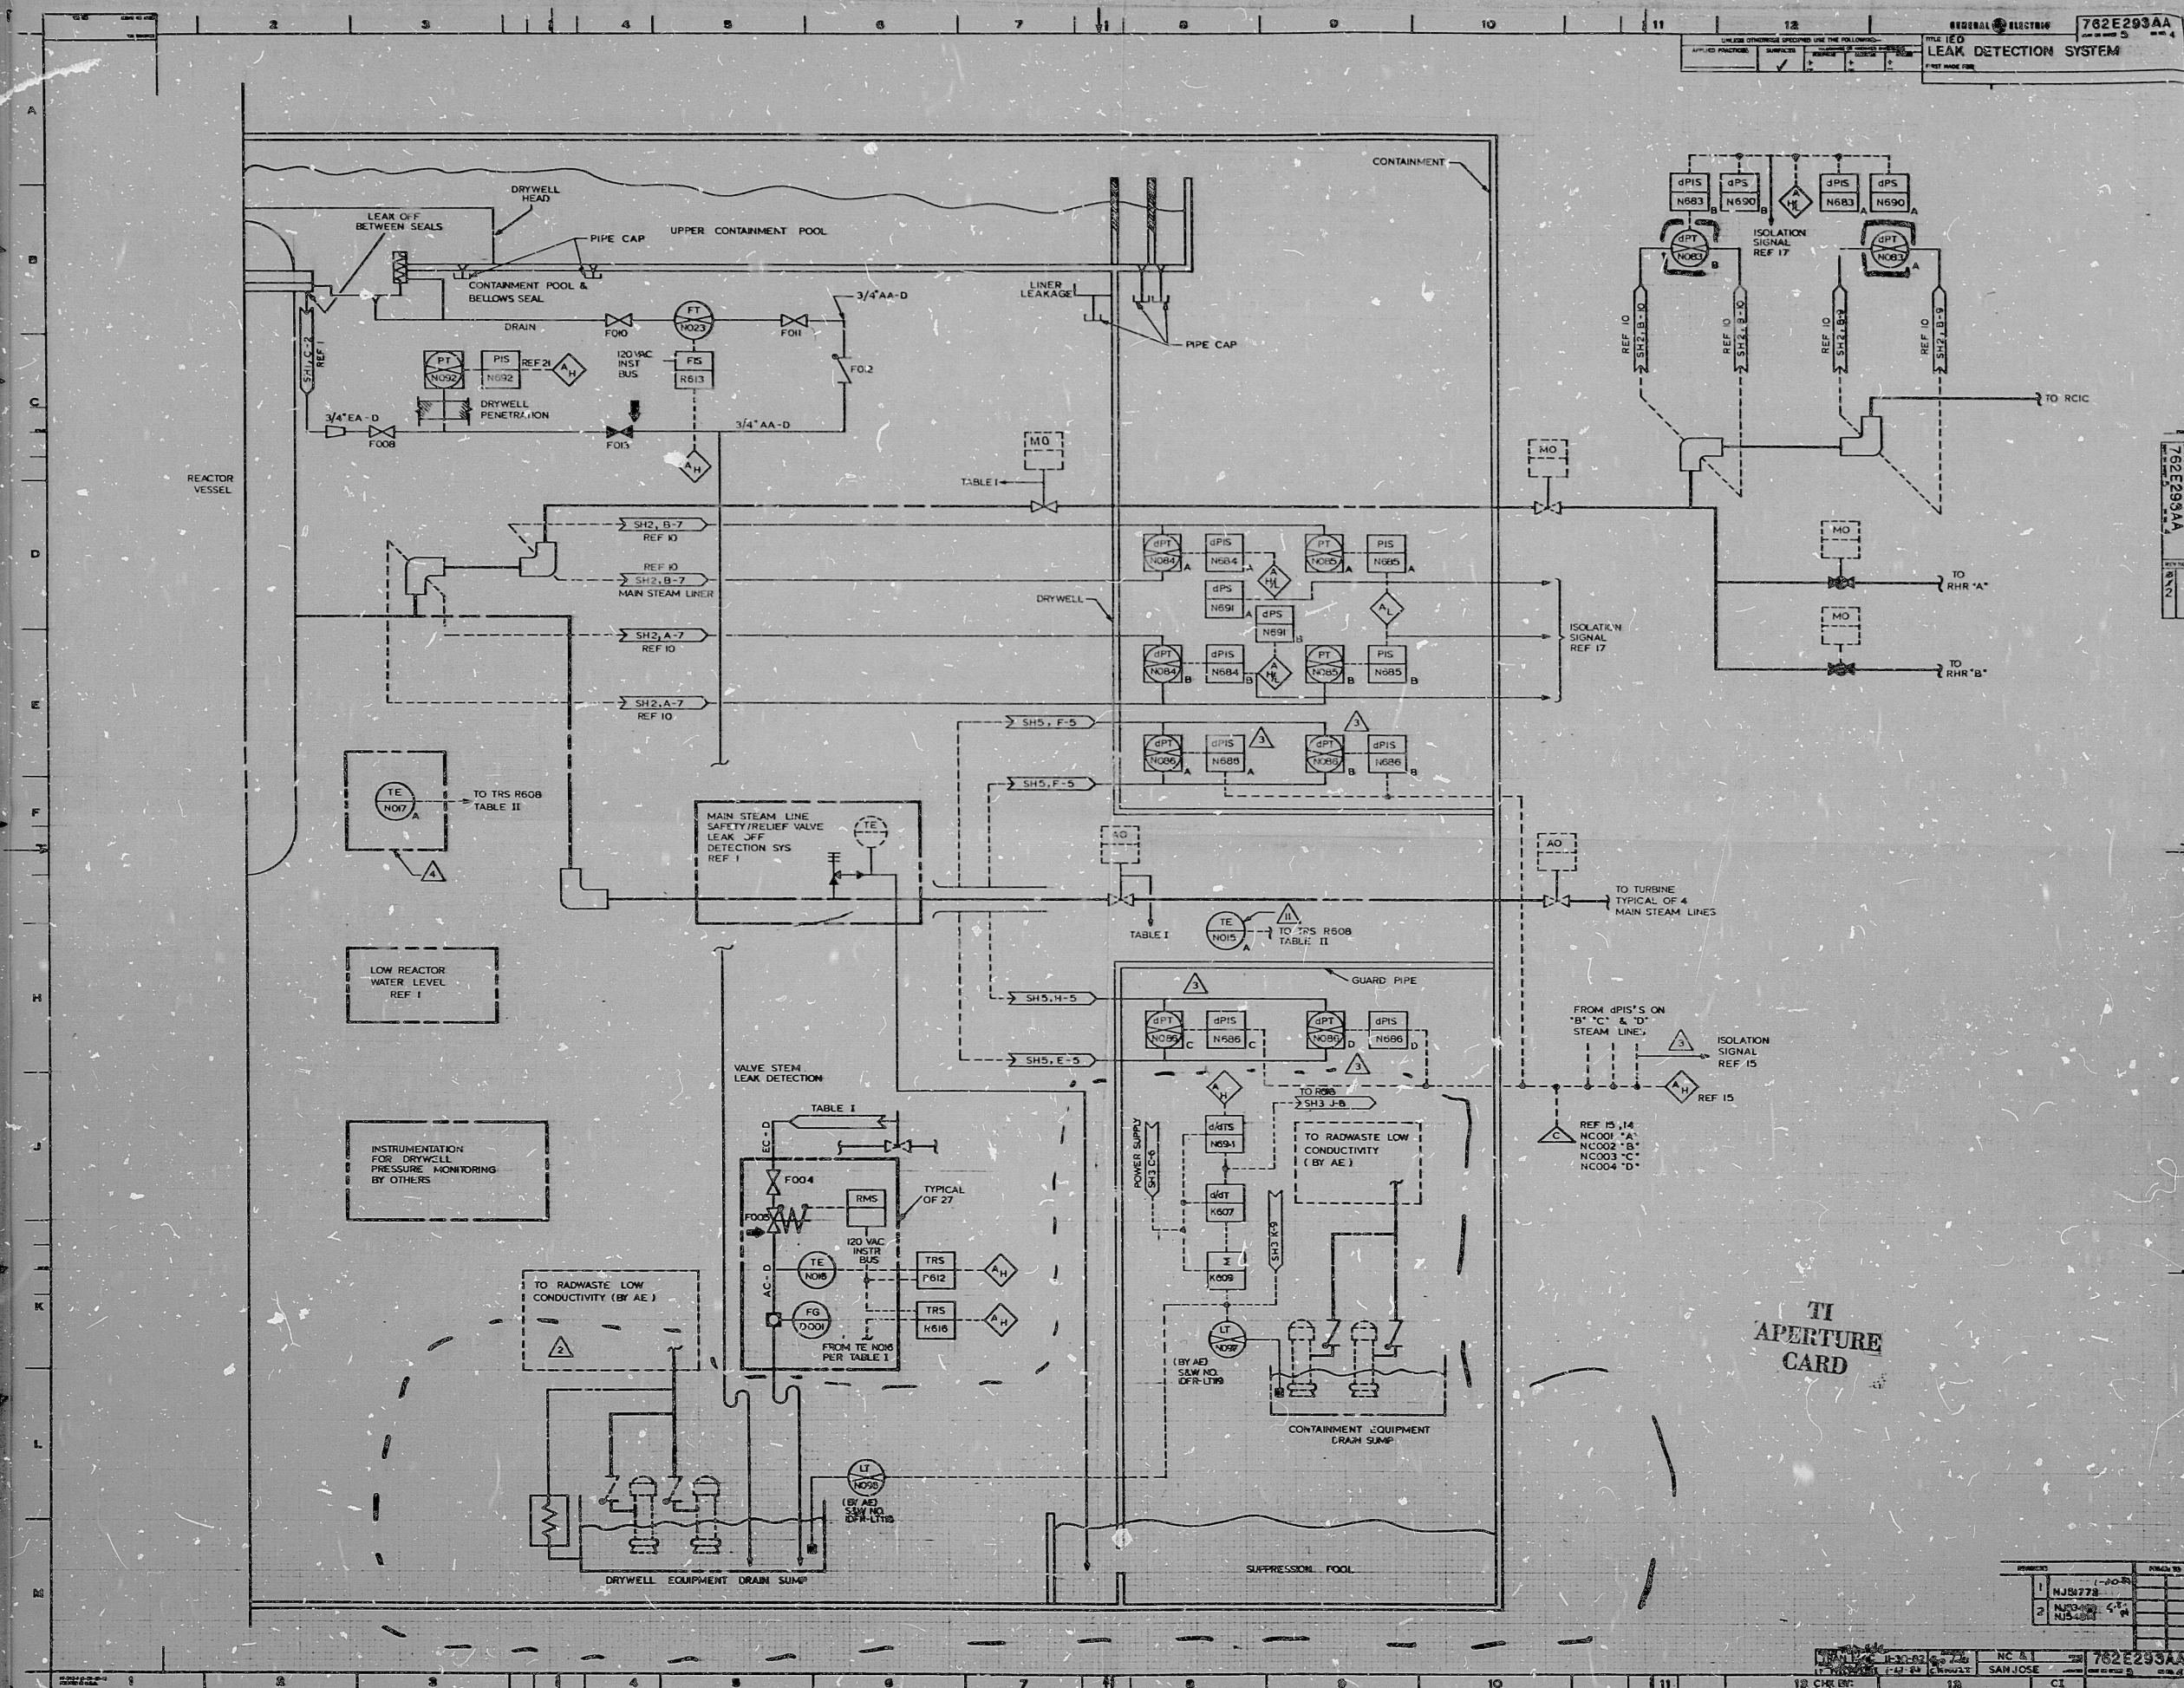

41

5.8

8.5

10

17

41

5.8

8.5

8.5

11

17

GENERAL ELECTRIC 762E293AA
LEAK DETECTION SYSTEM
FIRST ISSUE FOR

762E293AA

TI
APERTURE
CARD

1	NJS1778
2	NJS1779

762E293AA
SAN JOSE