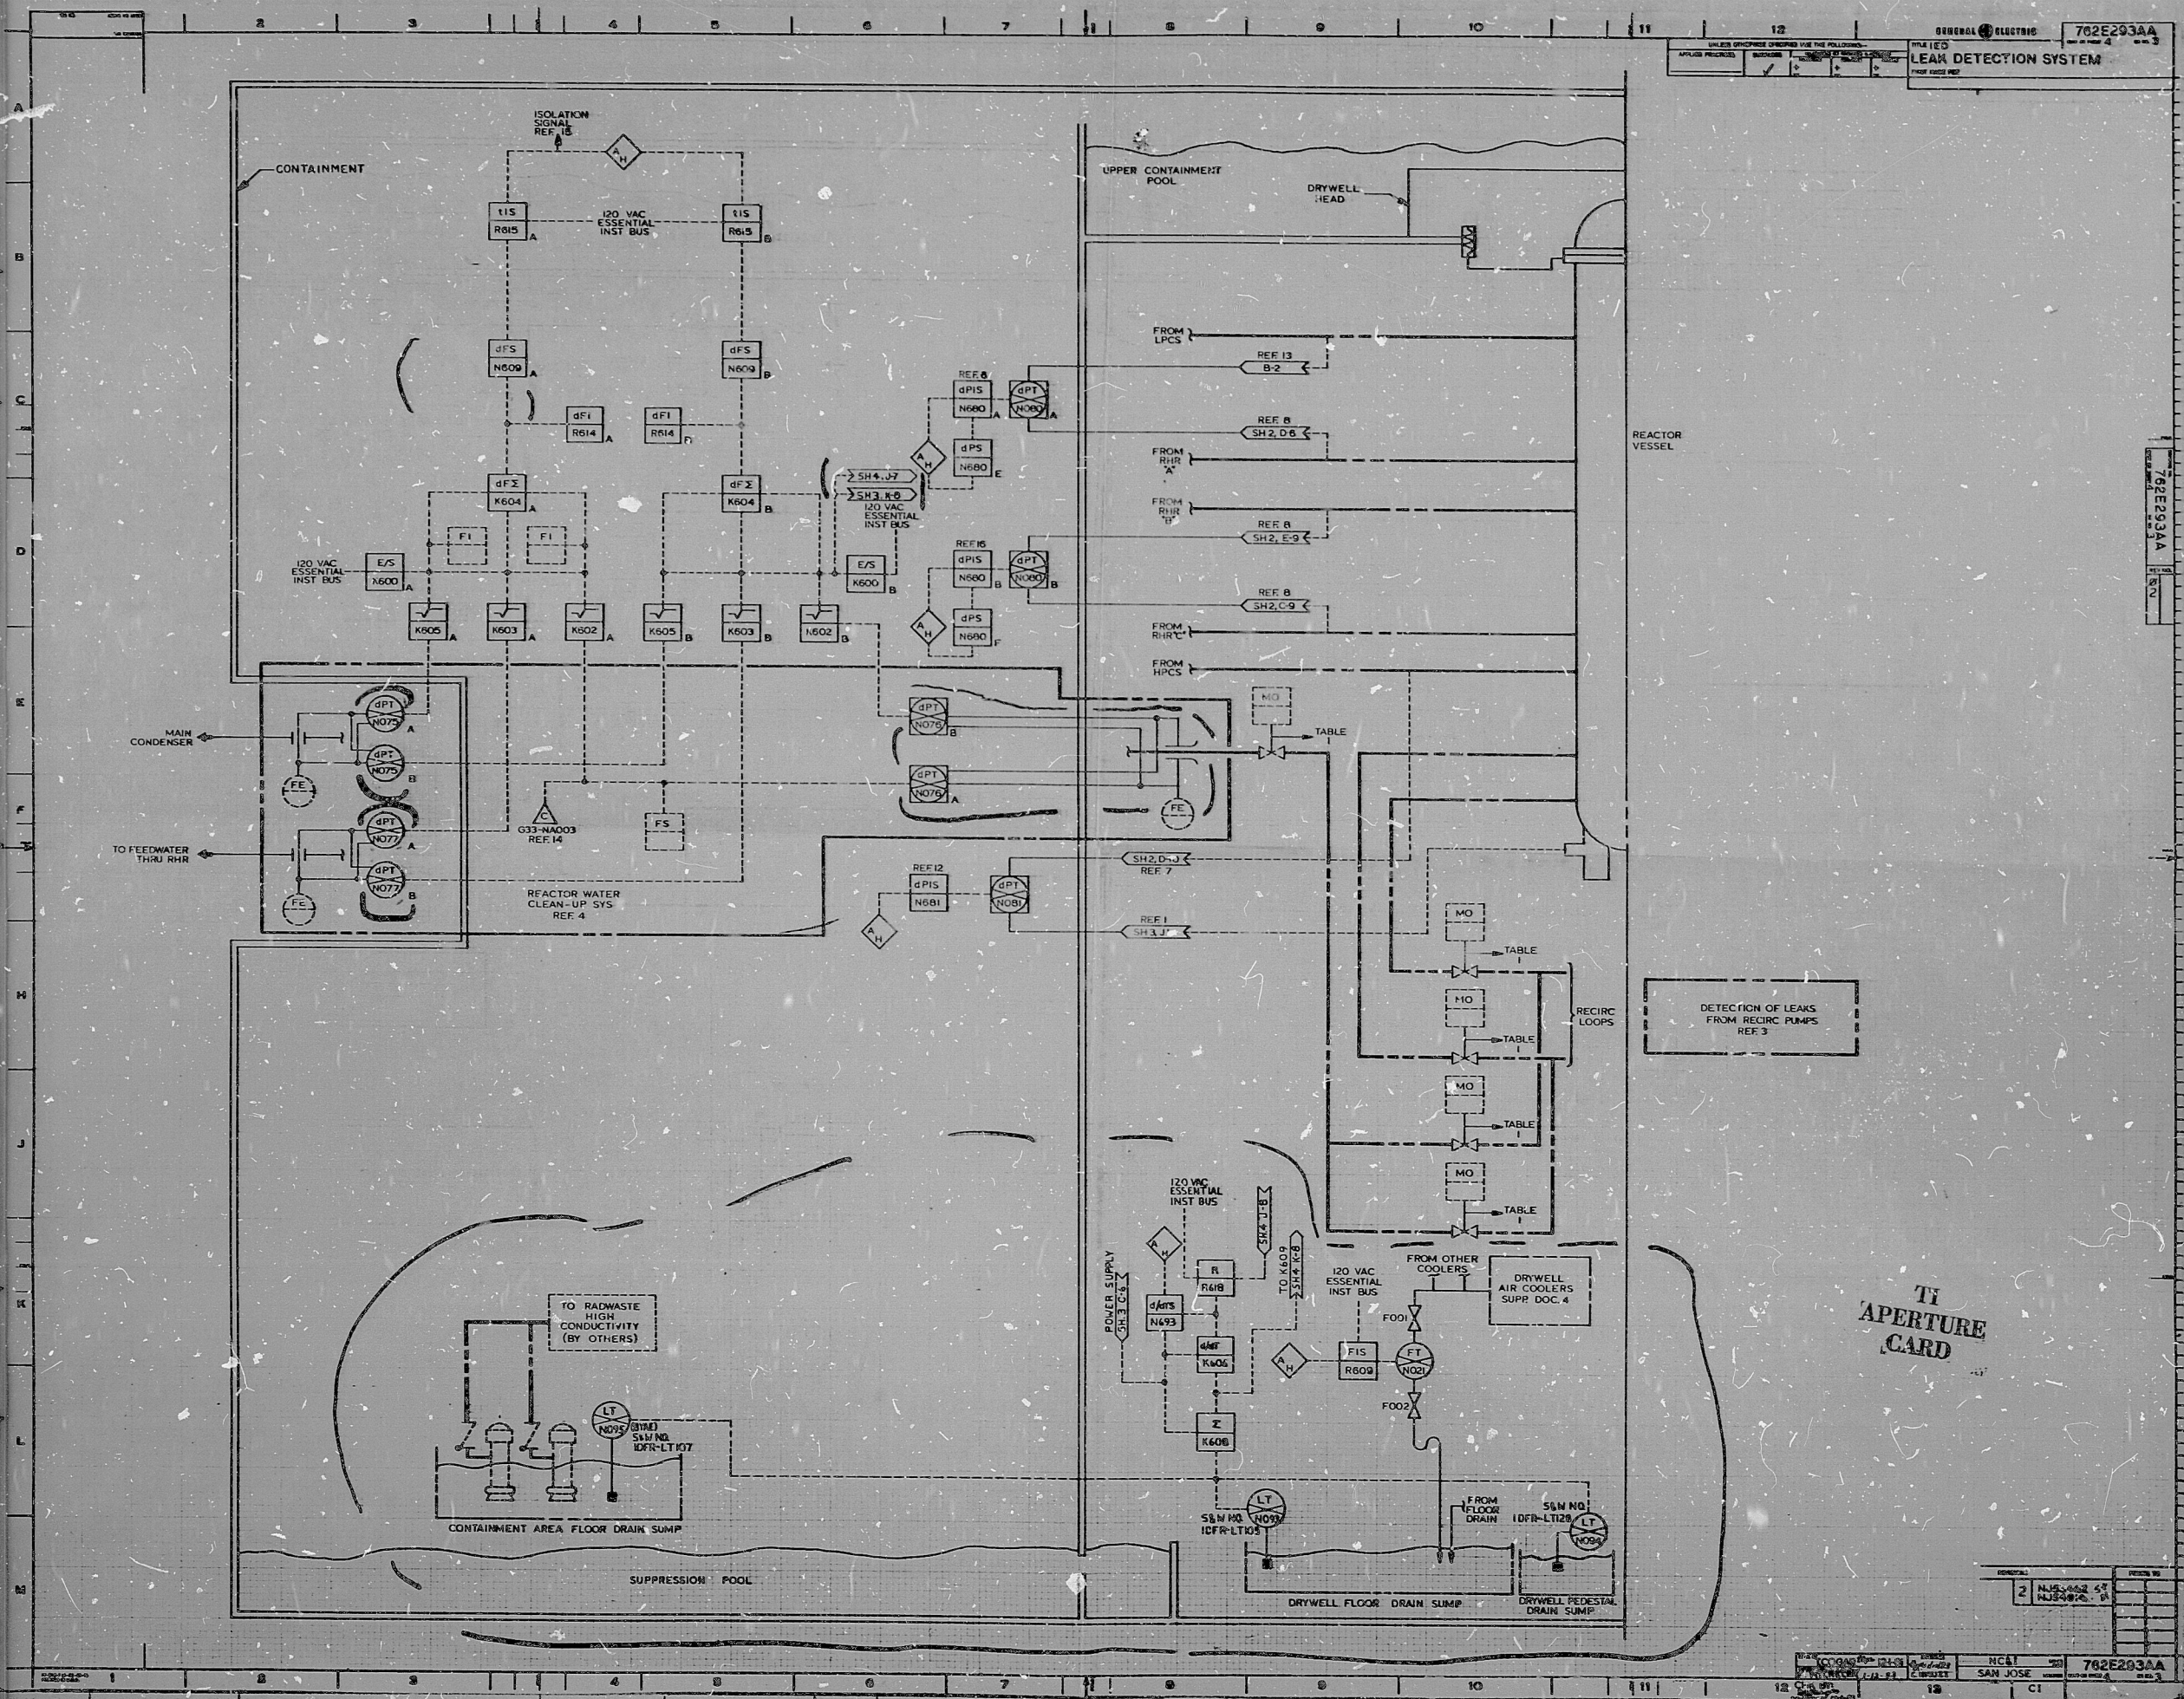

11

11

9.9

8.5"

11"

17"

GENERAL ELECTRIC 762E293AA  
 LEAK DETECTION SYSTEM  
 762E293AA

762E293AA

11

11

9.8

8.5"

11"

17"

REV	NO	DATE	BY	CHKD
2				

762E293AA