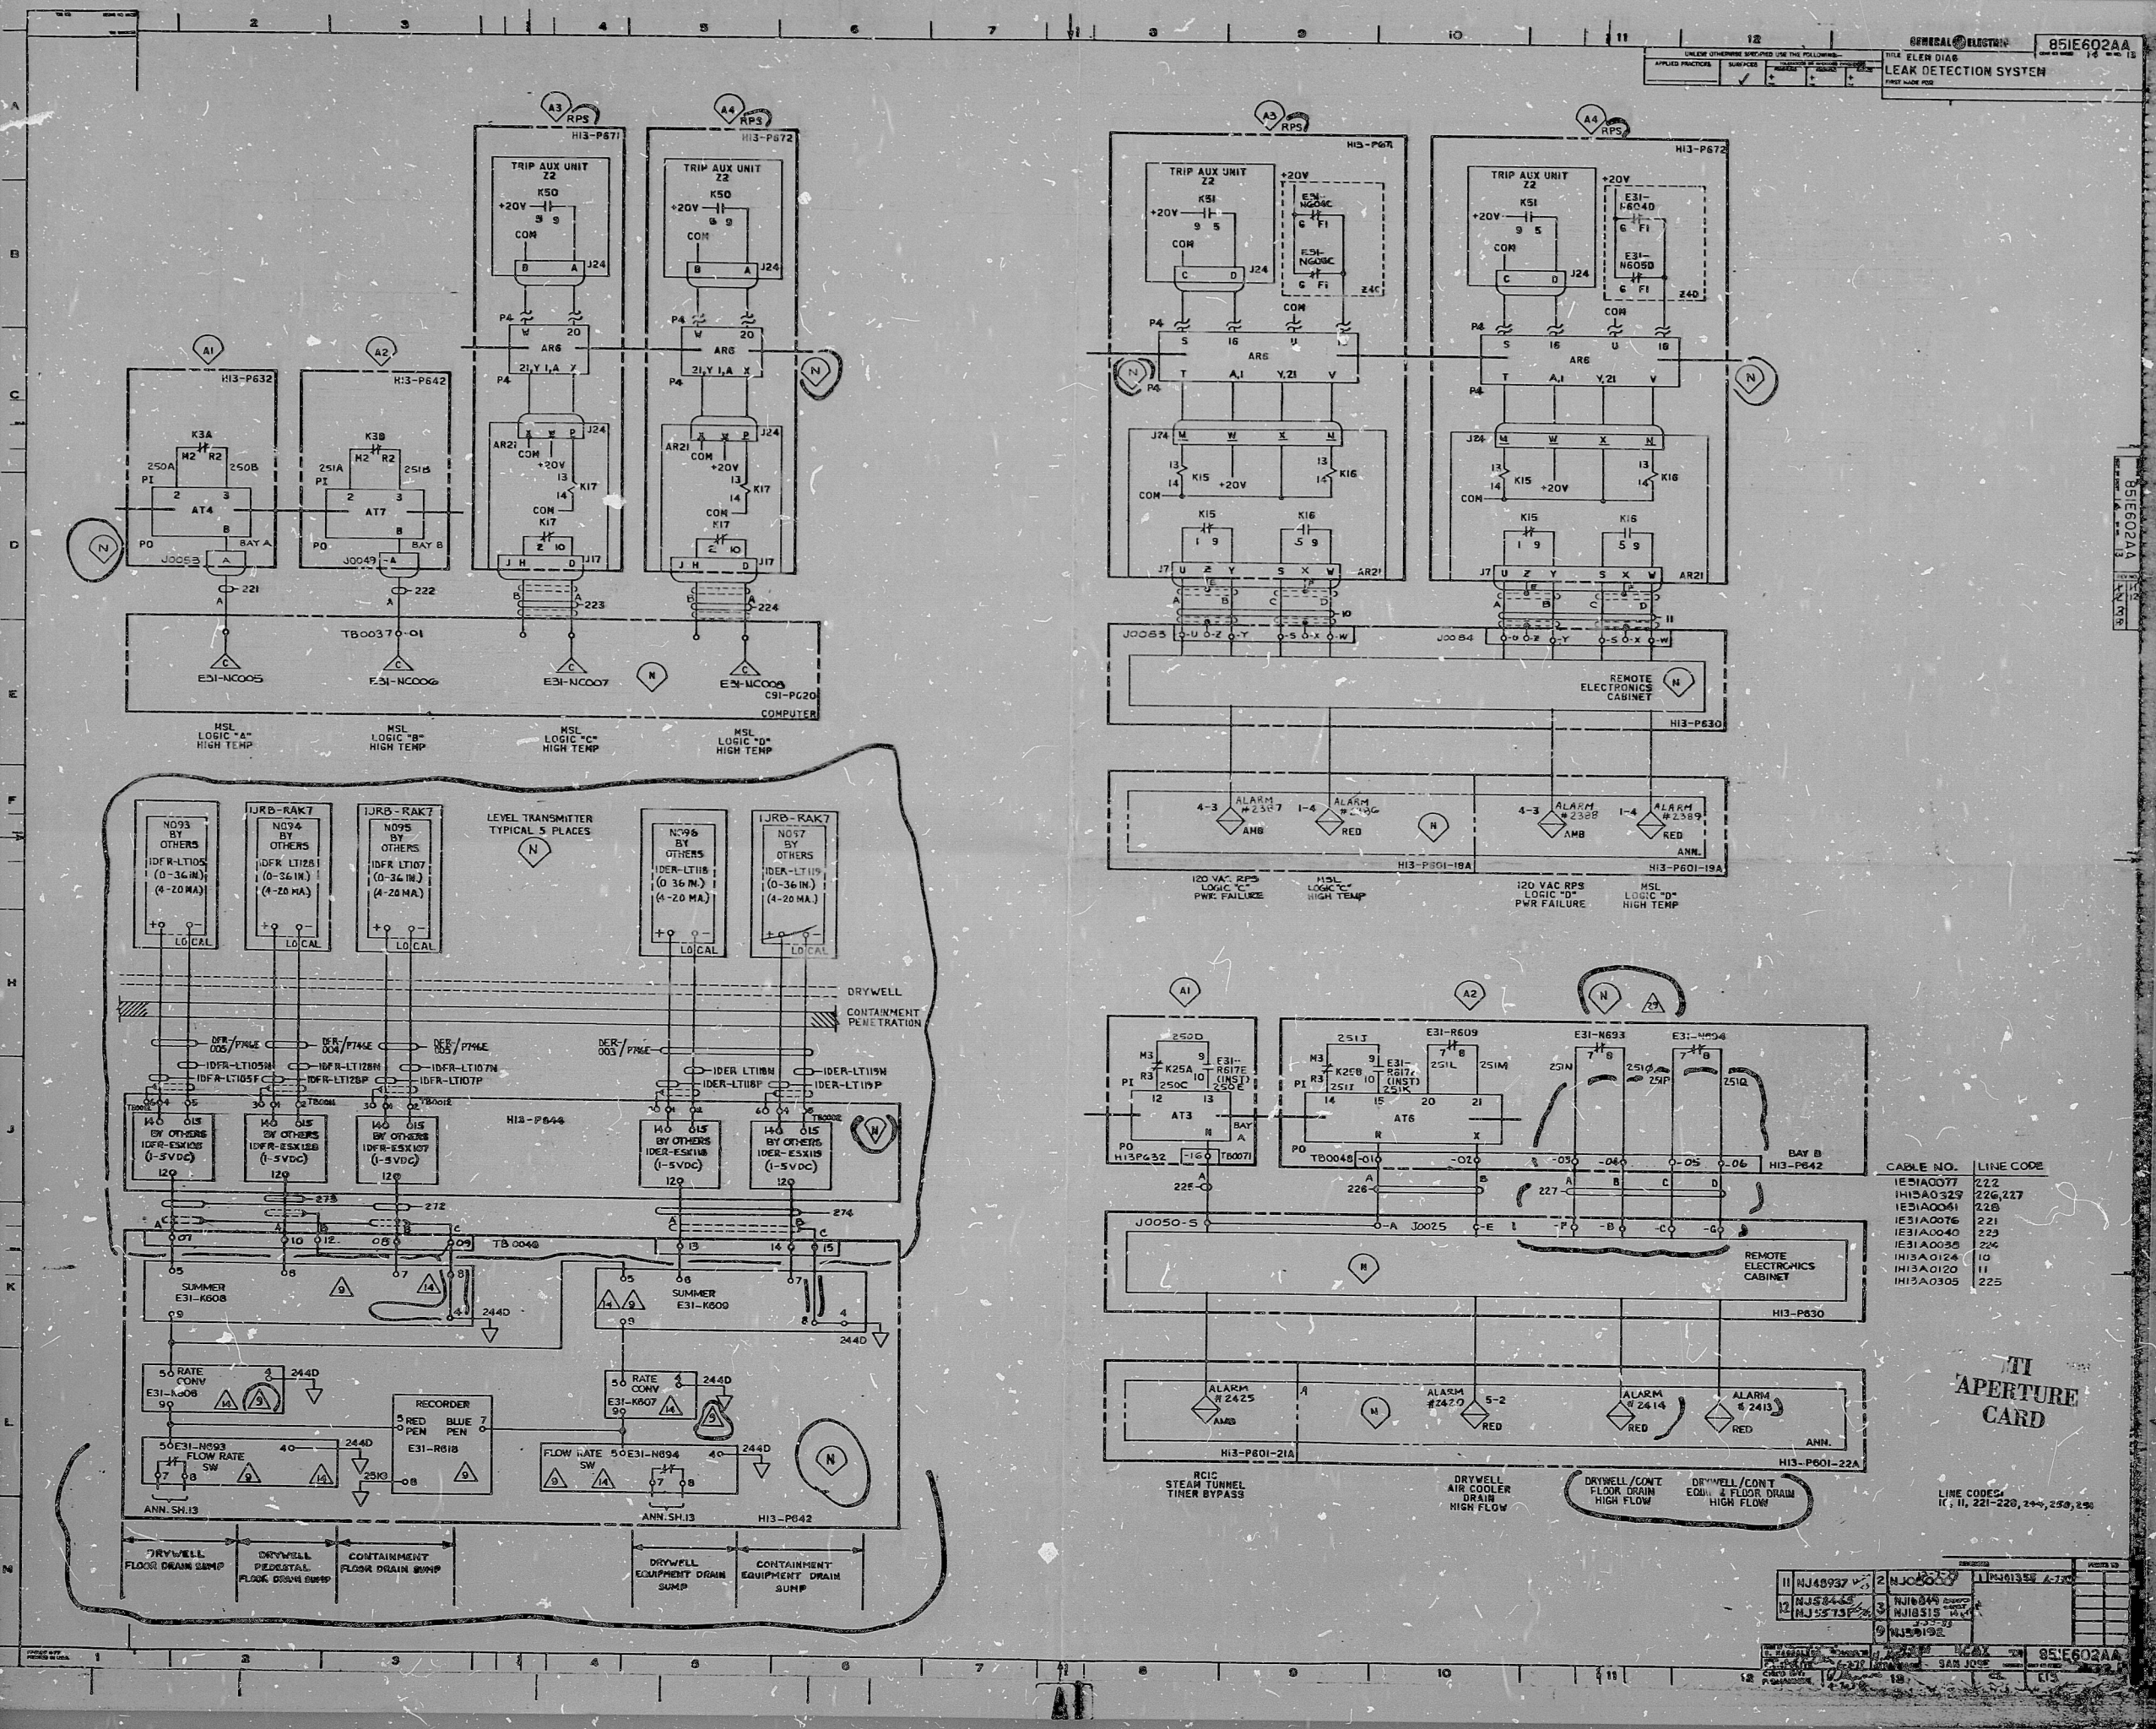

66 11

66 11

66 8.5

66 8.5

66 11

66 17

GENERAL ELECTRIC 851E602AA
 TITLE ELEM DIAG
 LEAK DETECTION SYSTEM
 FIRST MADE FOR

CABLE NO.	LINE CODE
IE31A0077	222
IE31A0329	226, 227
IE31A0041	228
IE31A0076	221
IE31A0040	229
IE31A0035	224
IE31A0124	110
IE31A0120	111
IE31A0305	225

TI
 APERTURE
 CARD

LINE CODES
 (1, 11, 221-228, 229, 230, 231)

REV	DATE	BY	CHKD	DESCRIPTION
1	11/14/67	JL		INITIAL DESIGN
2	11/20/67	JL		REVISED
3	11/28/67	JL		REVISED
4	12/13/67	JL		REVISED
5	1/10/68	JL		REVISED