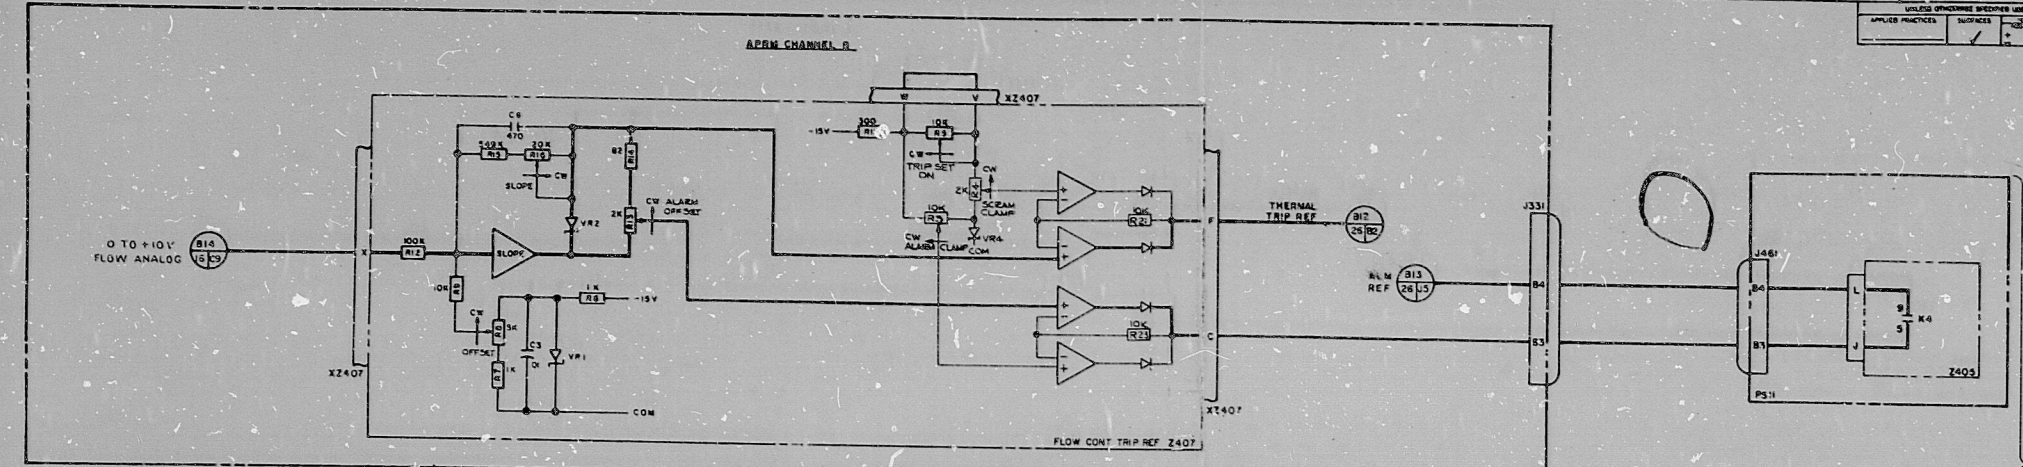

2 3 4 5 6 7 8 9 10 11 12

GENERAL ELECTRIC
 TITLE BLOCK DIAG
POWER RANGE NEUTRON MON SYS
 DESIG 230AA
 REV 21 70

APRM TRIP REFERENCE
 CHANNELS B, D, F, H

T1 APERTURE CARD

LINE CODES: NONE THIS SHEET

11	NJ53466	5	208	10/27/70	1	RETRKED	RETRKED
						CHK BY	CHK BY
						PSMANNING	PSMANNING
						H. JACOBY	H. JACOBY

GENERAL ELECTRIC
 TITLE BLOCK DIAG
 DESIG 230AA
 REV 21 70
 PNL PC72

8412190145

PDR RIDS