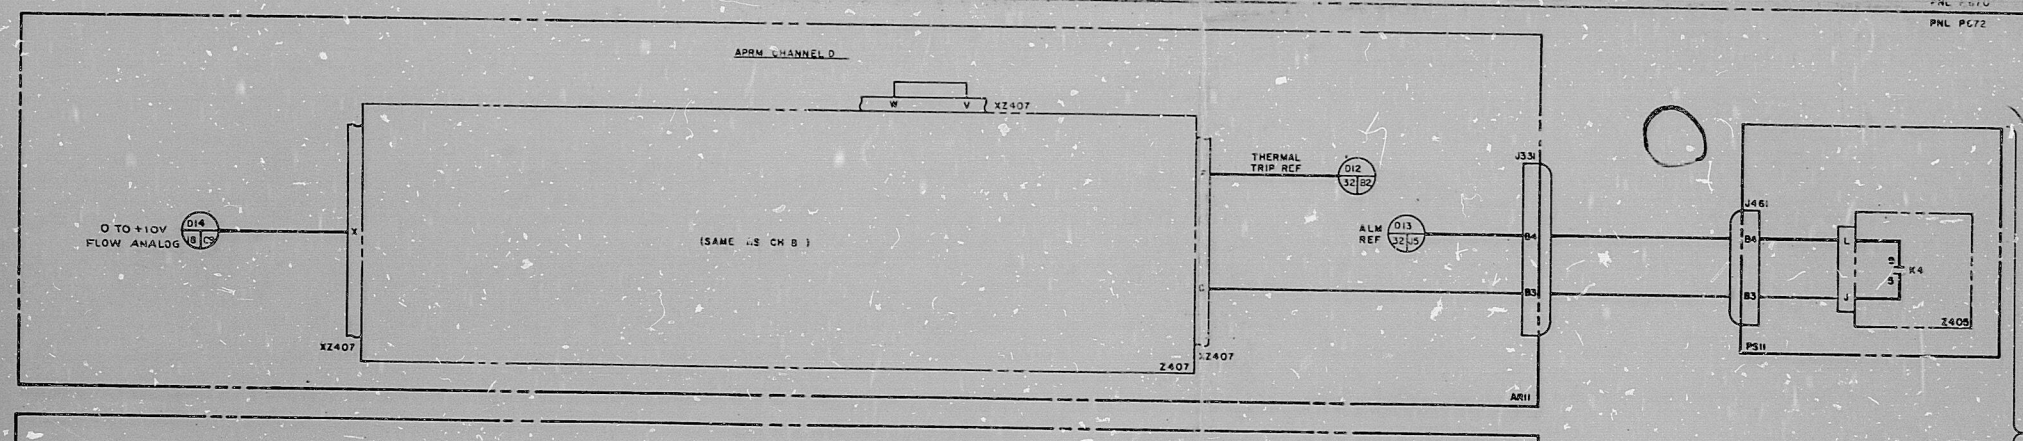

2 3 4 5 6 7 8 9 10 11 12

GENERAL ELECTRIC
 TITLE BLOCK DIAG
POWER RANGE NEUTRON MON SYS
 DESIG 230AA
 REV 21 70

APRM TRIP REFERENCE
 CHANNELS B, D, F, H

T1 APERTURE CARD

LINE CODES: NONE THIS SHEET

11	NJ53466	5	208	10/27/70	1	RETRKED	RETRKED
						CHK BY	CHK BY
						PSMANNING	PSMANNING
						H. JACOBY	H. JACOBY

GENERAL ELECTRIC
 TITLE BLOCK DIAG
 DESIG 230AA
 REV 21 70
 PNL PC72

8412190145

PDR RIDS