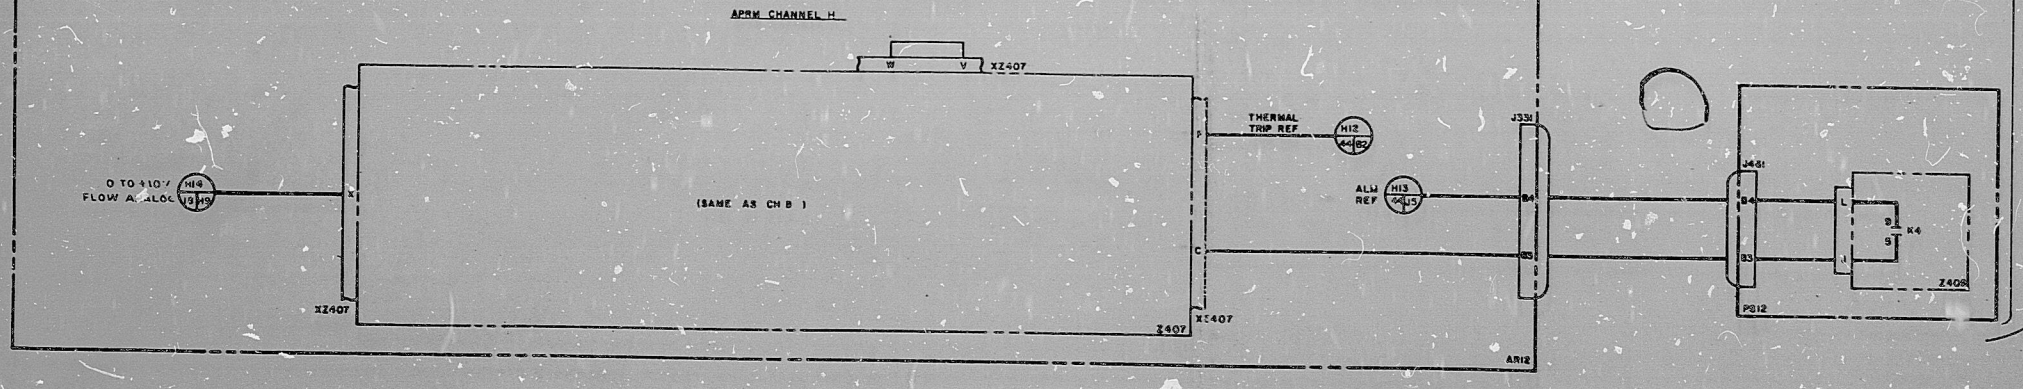

2 3 4 5 6 7 8 9 10 11 12

GENERAL ELECTRIC
 TITLE BLOCK DIAG
POWER RANGE NEUTRON MON SYS
 DESIG 230AA
 REV 21 70

APRM TRIP REFERENCE
 CHANNELS B, D, F, H

T1 APERTURE CARD

LINE CODES: NONE THIS SHEET

11	NJ53466	5	208	10/27/70	1	RETRKED	RETRKED
						CHK BY	CHK BY
						PSMANNING	PSMANNING
						H. JACOBY	H. JACOBY

GENERAL ELECTRIC
 TITLE BLOCK DIAG
 DESIG 230AA
 REV 21 70
 PNL PC72

8412190145

PDR RIDS