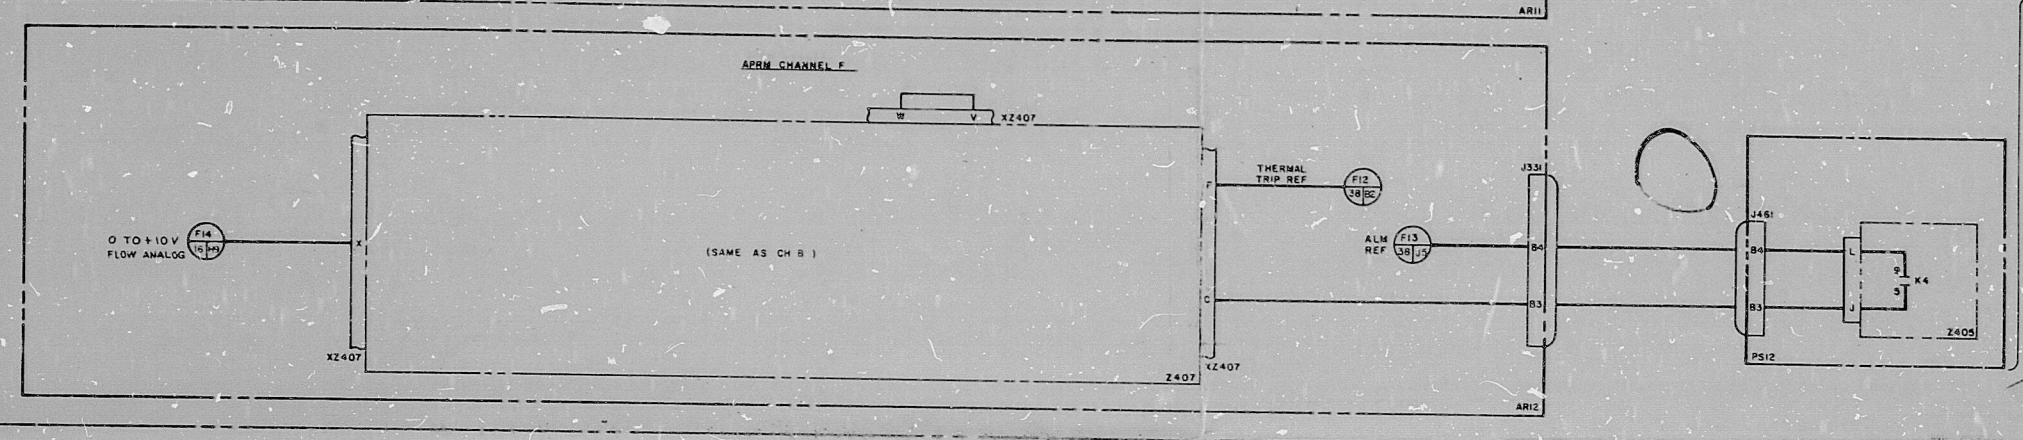

2 3 4 5 6 7 8 9 10 11 12

GENERAL ELECTRIC
 TITLE BLOCK DIAG
POWER RANGE NEUTRON MON SYS
 DESIG 230AA
 REV 21 70

APRM TRIP REFERENCE
 CHANNELS B, D, F, H

T1 APERTURE CARD

LINE CODES: NONE THIS SHEET

11	NJ53466	5	208	10/27/70	1	RETRKED	RETRKED
						CHK BY	CHK BY
						PSMANNING	PSMANNING
						H. JACOBY	H. JACOBY

GENERAL ELECTRIC
 TITLE BLOCK DIAG
 DESIG 230AA
 REV 21 70
 PNL PC72

8412190145

PDR RIDS