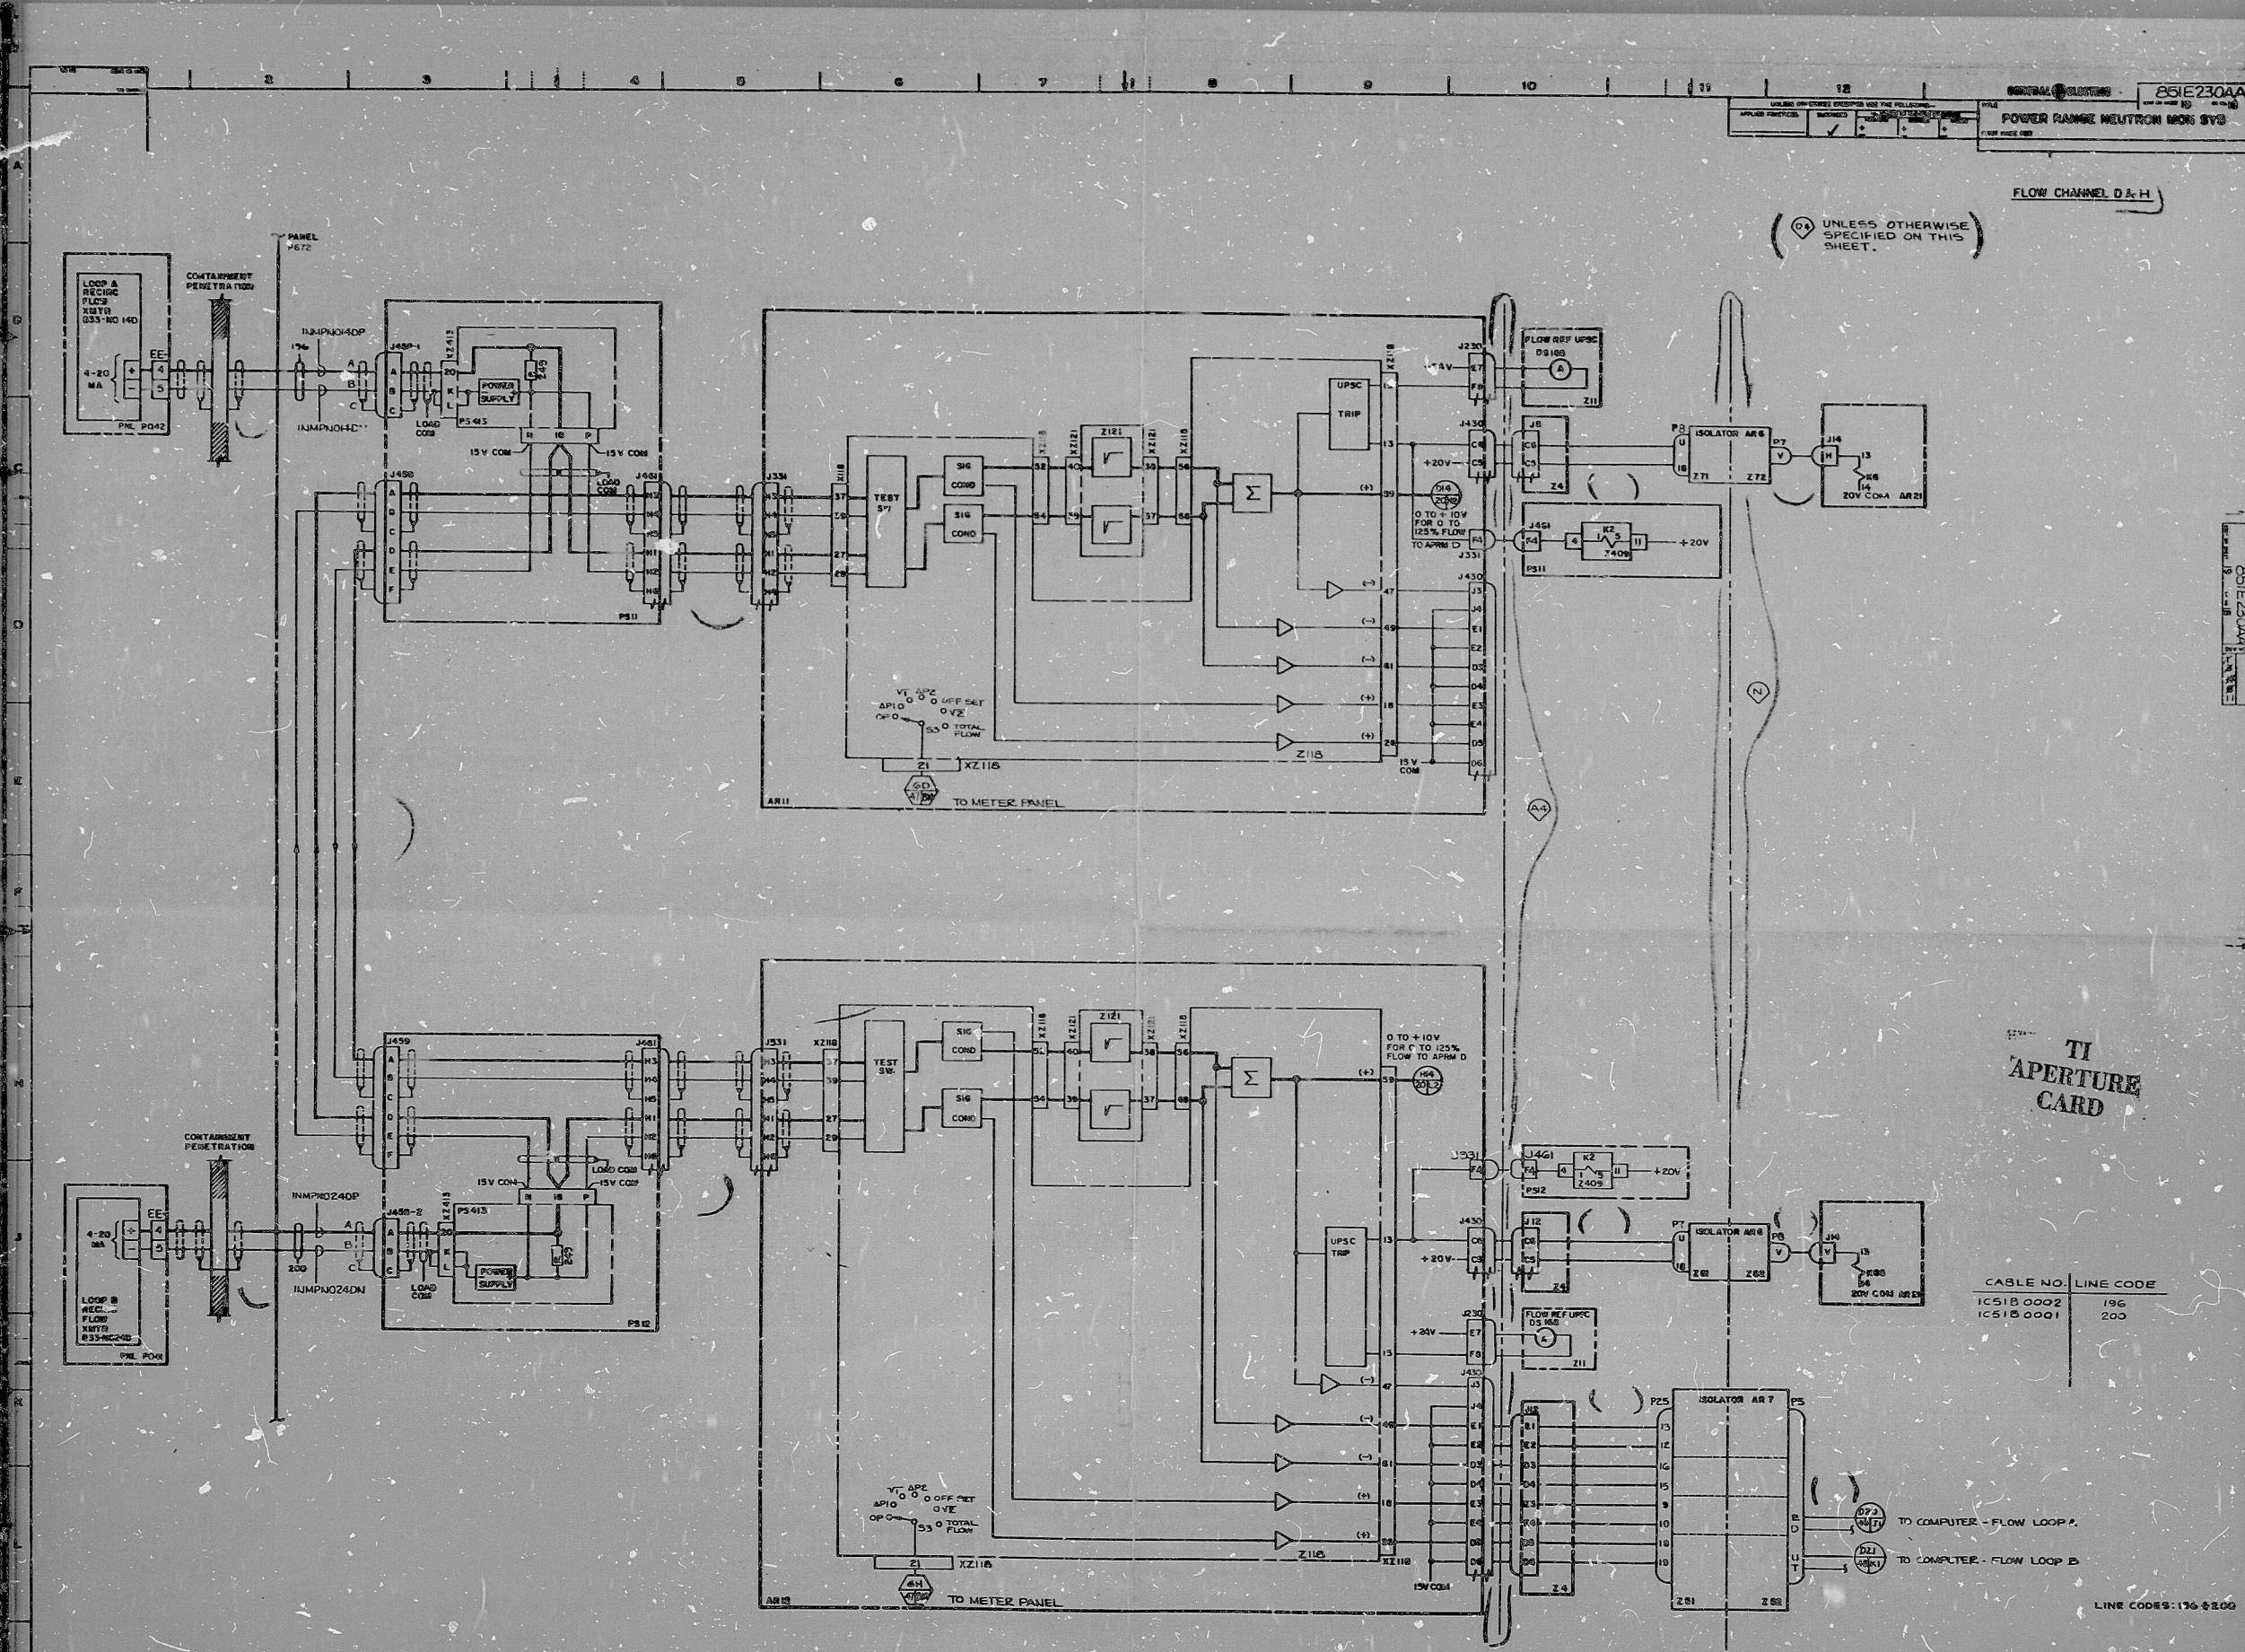

FLOW CHANNEL D & H

CABLE NO. LINE CODE

1C518 0002	196
1C518 0001	200

LINE CODES: 176-200

REV	NO.	BY	CHKD	DATE
1				
2				
3				
4				

85E230AA
POWER RANGE NEUTRON MODS SYS
SAN JOSE