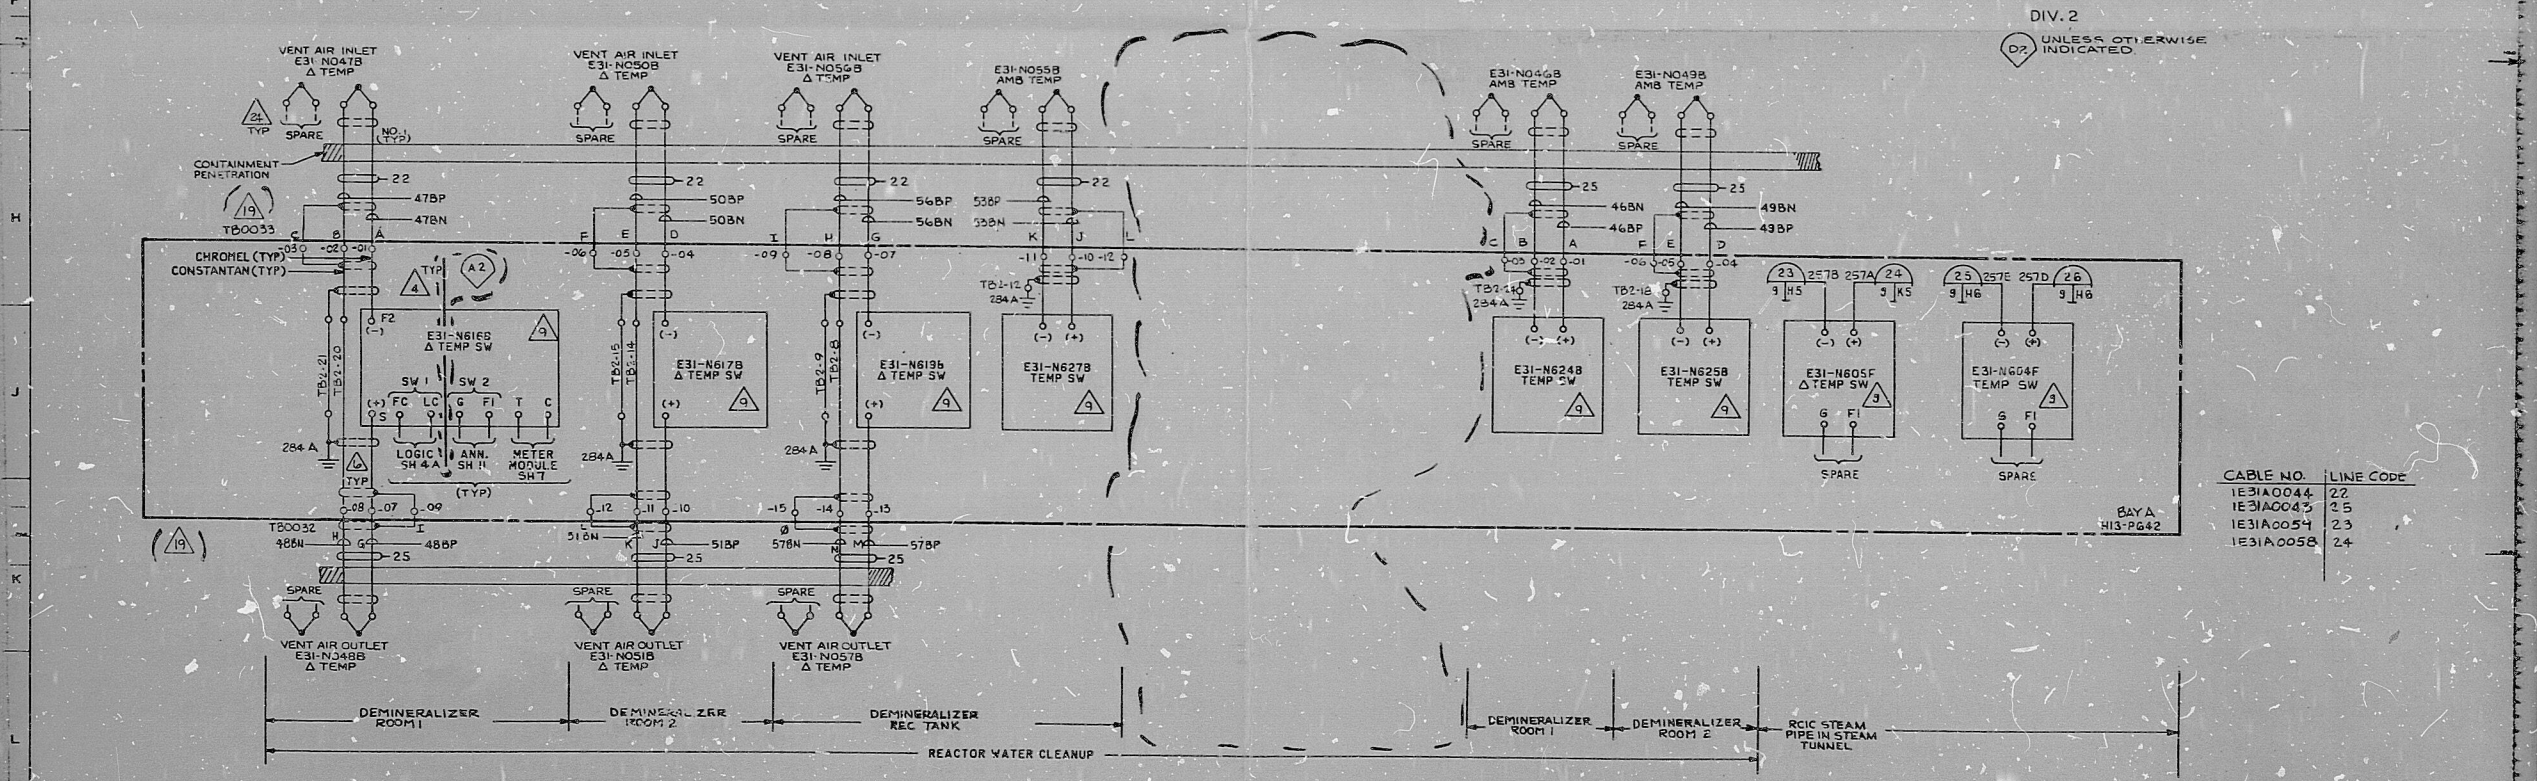

UNLESS OTHERWISE INDICATED
 DIV. 1

UNLESS OTHERWISE INDICATED
 DIV. 2

CABLE NO.	LINE CODE
1E31A0044	22
1E31A0045	25
1E31A0054	23
1E31A0058	24

TI
 APERTURE
 CARD

LINE CODES: 22-25
 256, 257

NO.	DESCRIPTION	QUANTITY	UNIT
12	NJ53465	3	PCB
3	NJ16849	1	PCB
5	NJ25566	1	PCB
7	NJ35704	1	PCB

851E602AA
 12 CIND BY V.BURT
 18 18

66 11

66 11

66 5.8

8.9"

11"

17"

66 11

66 11

66 5.8

8.5"

11"

17"

8412190108

PDR RIDS