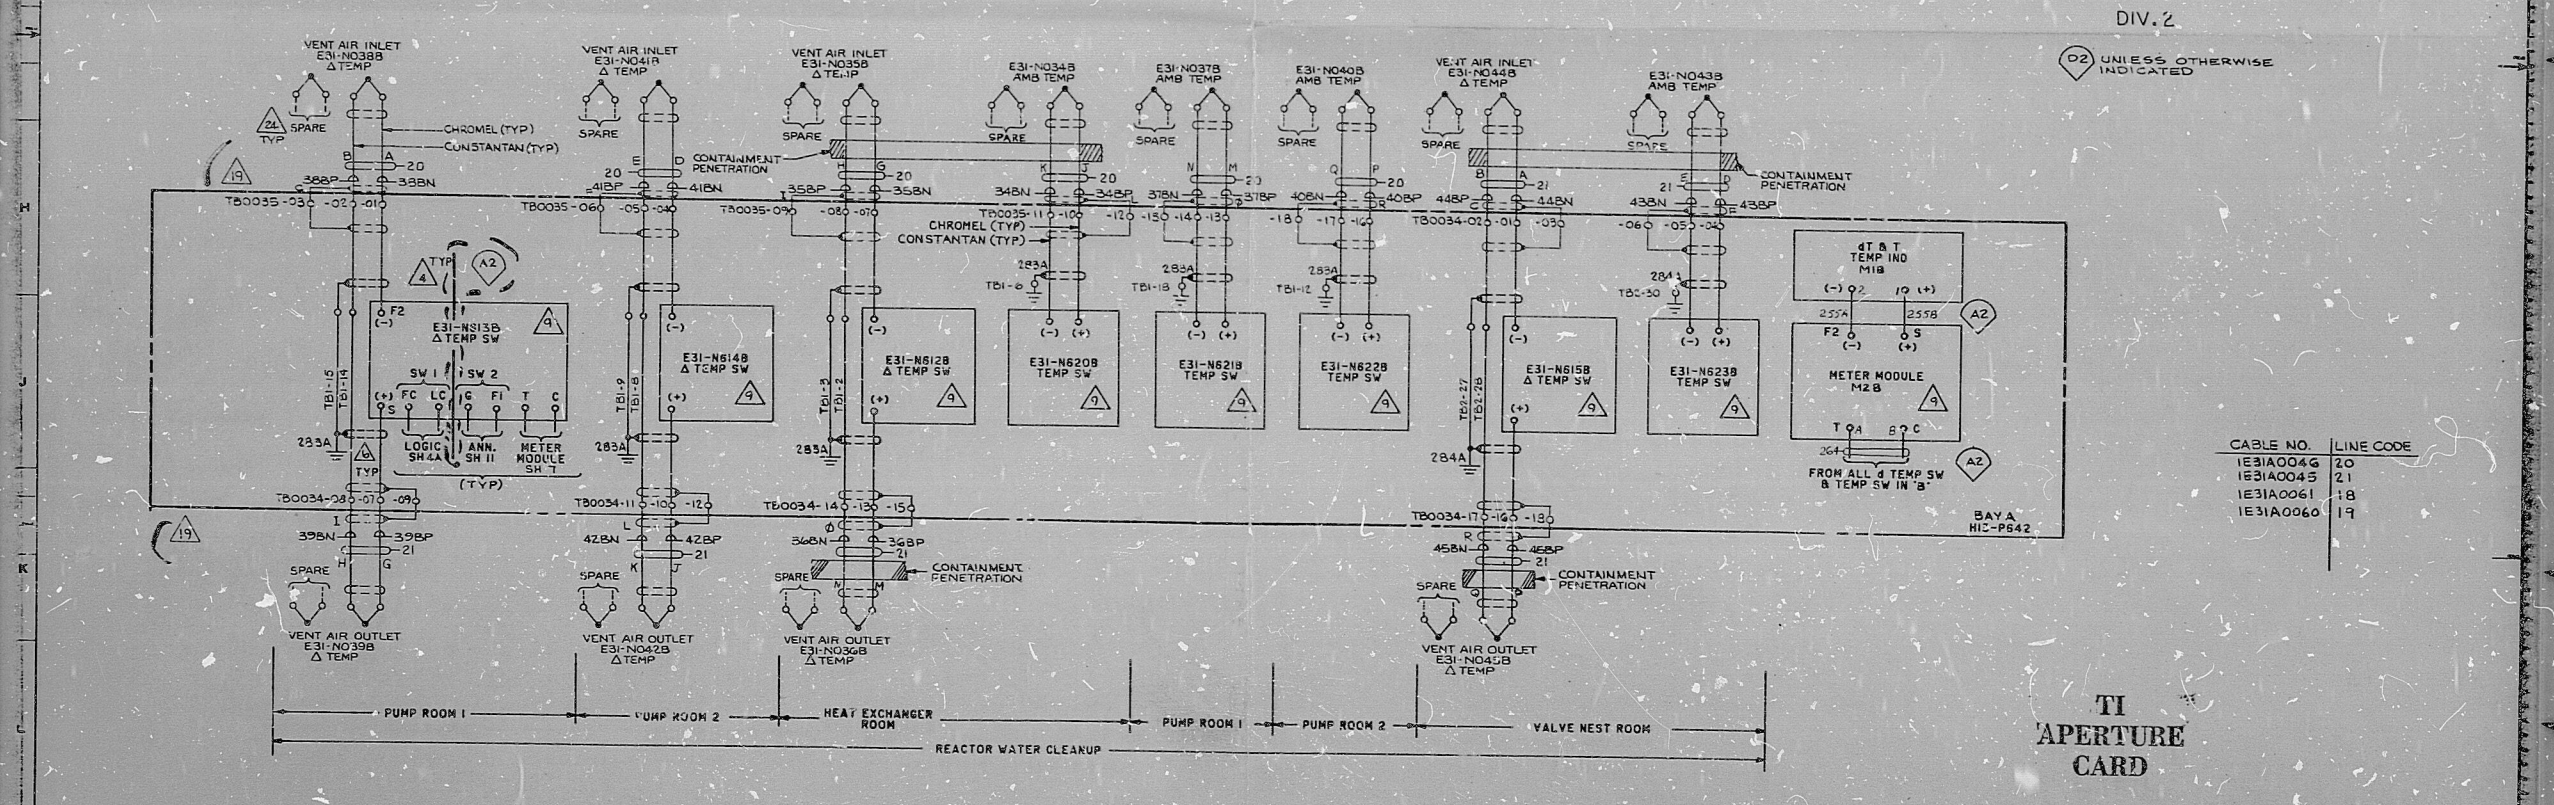

D1 UNLESS OTHERWISE INDICATED
 DIV. 1

D2 UNLESS OTHERWISE INDICATED
 DIV. 2

CABLE NO.	LINE CODE
IE31A0046	20
IE31A0045	21
IE31A0061	18
IE31A0060	19

TI APERTURE CARD

LINE CODES: 18-21, 284, 285, 283, 286

NO.	DESCRIPTION	DATE	BY
3	NJ18389	11-2-77	CJ
12	NJ53065	11-2-77	CJ

85E1602AA
 SAN JOSE
 V. BURT

8412190105

PDR RIDS