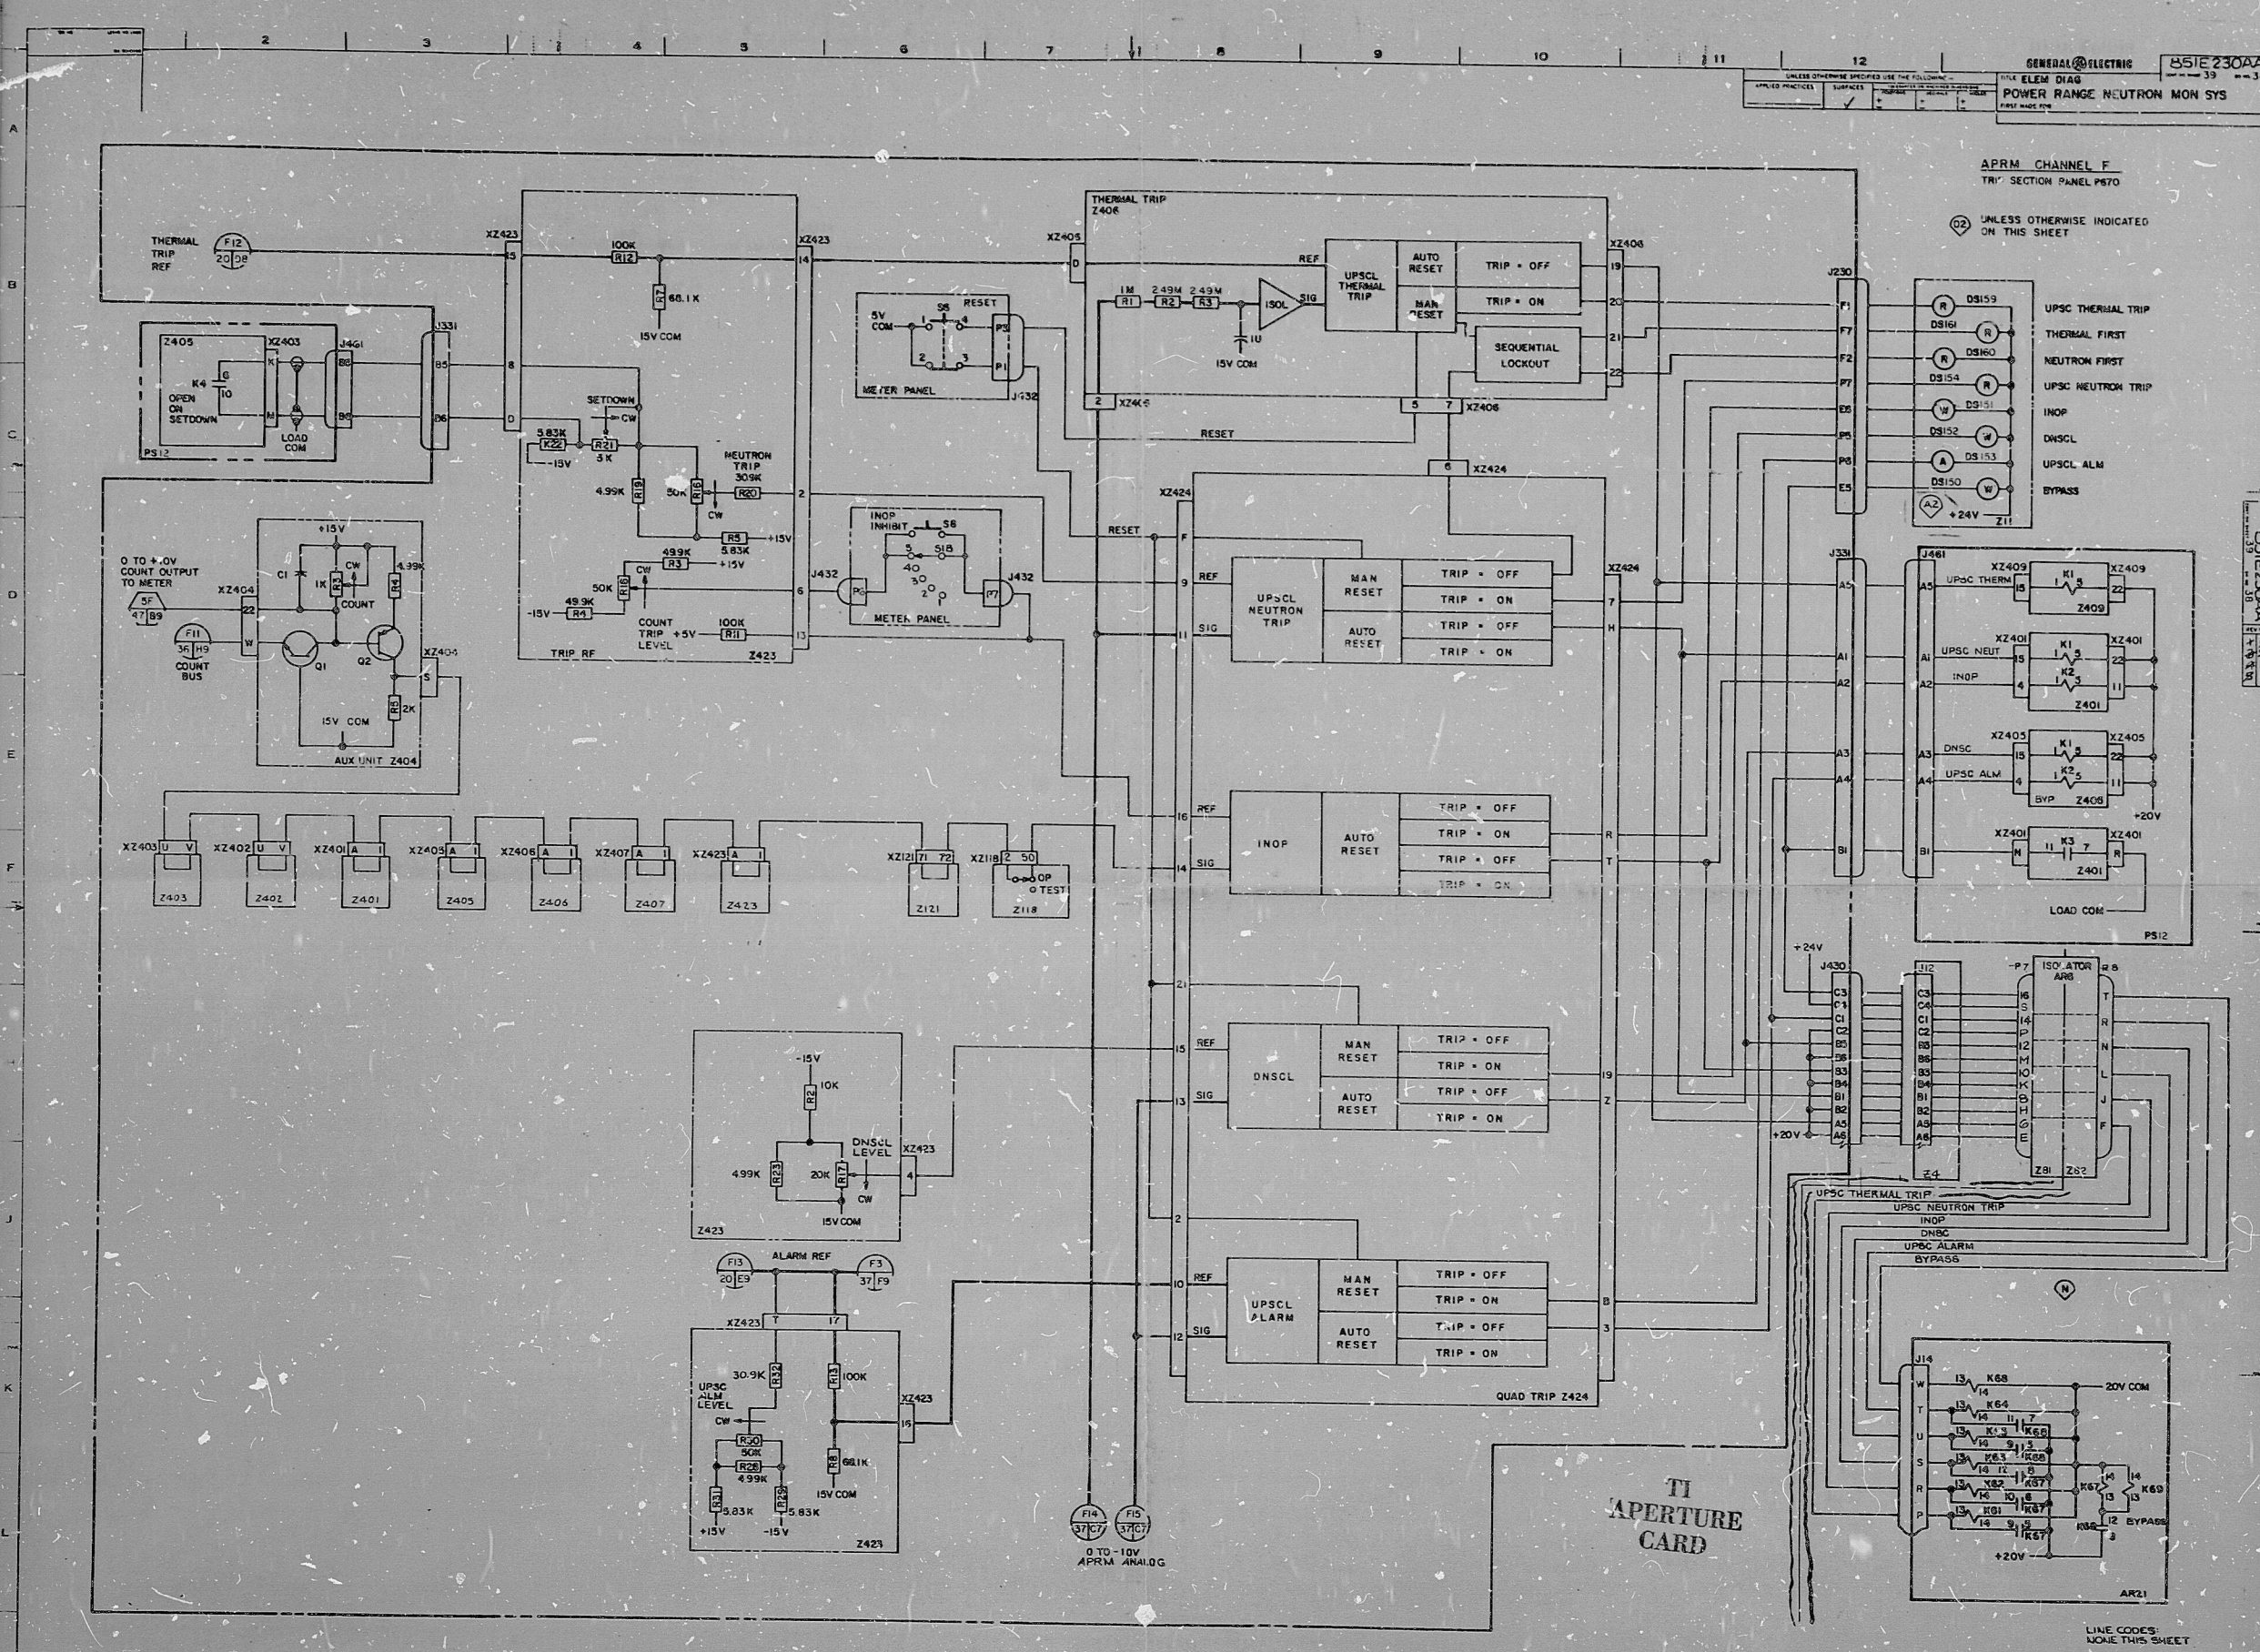

66 11  
66 11  
66 58  
8.5"  
11"  
8.5"  
17"

NO.	REV.	DATE	BY	CHKD BY	APP'D BY	REVISION
1	1	11-1-68	NJ			
2	1	11-1-68	NJ			
3	1	11-1-68	NJ			
4	1	11-1-68	NJ			
5	1	11-1-68	NJ			
6	1	11-1-68	NJ			
7	1	11-1-68	NJ			
8	1	11-1-68	NJ			
9	1	11-1-68	NJ			
10	1	11-1-68	NJ			
11	1	11-1-68	NJ			
12	1	11-1-68	NJ			
13	1	11-1-68	NJ			
14	1	11-1-68	NJ			
15	1	11-1-68	NJ			
16	1	11-1-68	NJ			
17	1	11-1-68	NJ			
18	1	11-1-68	NJ			
19	1	11-1-68	NJ			
20	1	11-1-68	NJ			

88009118

PDR RIDS