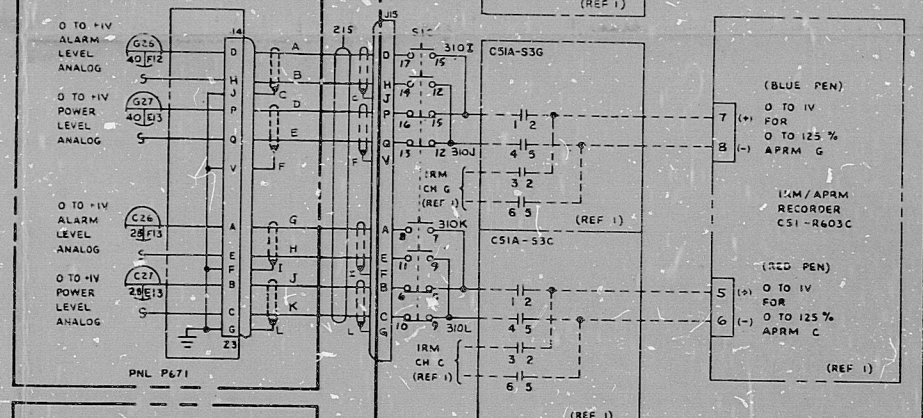

11 11"

11 11"

17 17"

17 17"

COMPUTER ANALOG INPUTS

APRM RECORDERS

APRM RECORDERS  
COMPUTER ANALOG INPUTS  
ALL WIRING (N)

TI APERTURE CARD

CABLE NO.	LINE CODE
1C51B0164	213
0157	214
0150	215
0143	216
0169	234
0162	235
0155	236
0148	237

LINE CODES 213-216, 234-237, 310.

NO.	DATE	BY	REVISION
1	10-23-54	WAL	1
2	11-23-54	WAL	2
3	3-10-57	WAL	3

RETRIEVAL KEY  
 DOC. CHG. AUTHORITY  
 CHG. BY: P. SWANNON  
 R. TACCHETTI