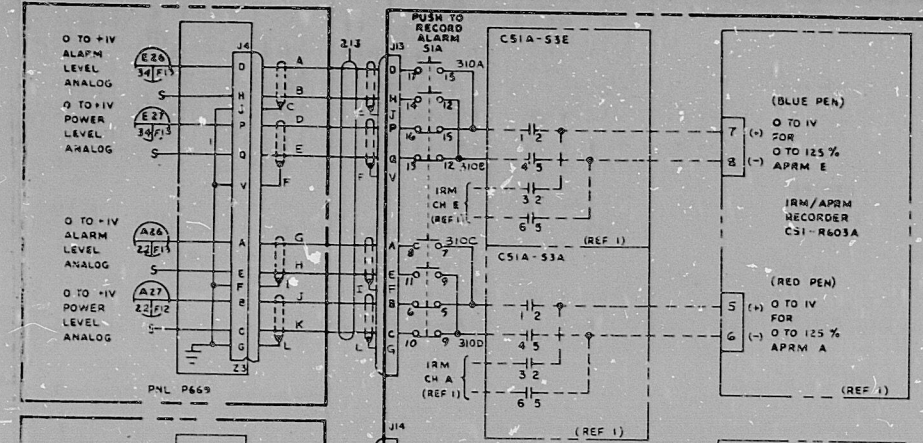

11 11"

11 11"

17 17"

17 17"

COMPUTER ANALOG INPUTS

APRM RECORDERS

APRM RECORDERS  
COMPUTER ANALOG INPUTS  
ALL WIRING (N)

TI APERTURE CARD

CABLE NO.	LINE CODE
1C51B0164	213
0157	214
0150	215
0143	216
0169	234
0162	235
0155	236
0148	237

LINE CODES 213-216, 234-237, 310.

NO.	DATE	BY	REVISION
1	10-23-54	WAL	1
2	11-23-54	WAL	2
3	3-10-57	WAL	3

RETRIEVAL KEY  
 DOC. CHG. AUTHORITY  
 CHG. BY: P. SWANNON  
 R. TACCHETTI