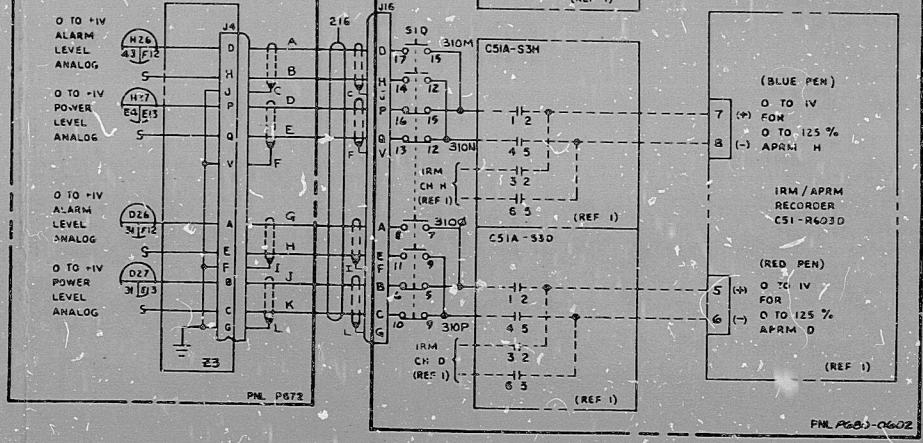

11 11"

11 11"

17 17"

17 17"

COMPUTER ANALOG INPUTS

APRM RECORDERS

APRM RECORDERS  
COMPUTER ANALOG INPUTS  
ALL WIRING (N)

TI APERTURE CARD

CABLE NO.	LINE CODE
1C51B0164	213
0157	214
0150	215
0143	216
0169	234
0162	235
0155	236
0148	237

LINE CODES 213-216, 234-237, 310.

NO.	DATE	BY	REVISION
1	10-23-54	WAL	1
2	11-23-54	WAL	2
3	3-10-57	WAL	3

RETRIEVAL KEY  
 DOC. CHG. AUTHORITY  
 CHG. BY: P. SWANNON  
 R. TACCHETTI