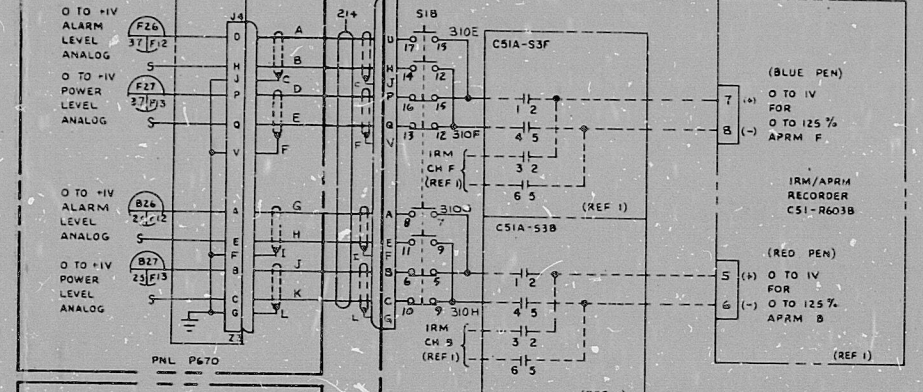

11 11"

11 11"

17 17"

17 17"

COMPUTER ANALOG INPUTS

APRM RECORDERS

APRM RECORDERS  
COMPUTER ANALOG INPUTS  
ALL WIRING (N)

TI APERTURE CARD

CABLE NO.	LINE CODE
1C51B0164	213
0157	214
0150	215
0143	216
0169	234
0162	235
0155	236
0148	237

LINE CODES 213-216, 234-237, 310.

NO.	DATE	BY	REVISION
1	10-23-54	WAL	1
2	11-23-54	WAL	2
3	3-10-57	WAL	3

RETRIEVAL KEY  
 DOC. CHG. AUTHORITY  
 CHG. BY: P. SWANNON  
 R. TACCHETTI