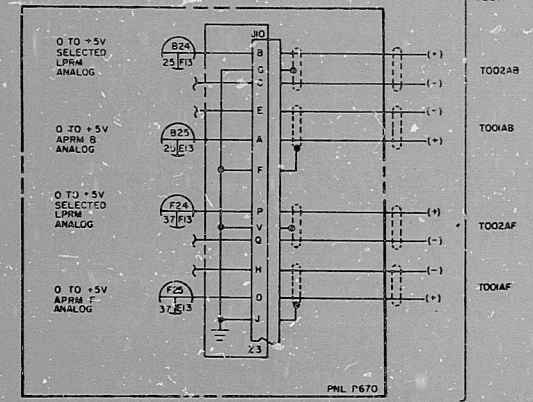

TRANSIENT TEST SIGNALS

11 APERTURE CARD

LINE CODES
(833A-87)

NO.	REV.	DATE	BY	CHKD.	APP'D.	REVISION
10	NJ48322	3-20-71	...	...	...	...
11	...	...	...	...	...	...
12	...	...	...	...	...	...