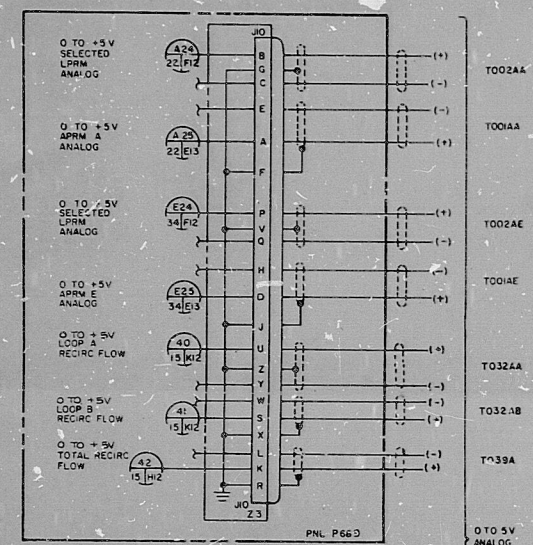

TRANSIENT TEST SIGNALS

11 APERTURE CARD

LINE CODES
(833A-87)

NO.	REV.	DATE	BY	CHKD.	APP'D.	REVISION
10	NJ48322	3-20-71	...	...	...	...
11	...	...	...	...	...	...
12	...	...	...	...	...	...