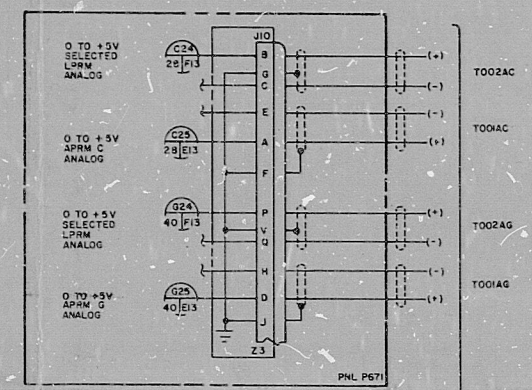

TRANSIENT TEST SIGNALS

11 APERTURE CARD

LINE CODES
(833A-87)

NO.	REV.	DATE	BY	CHKD.	APP'D.	REVISION
10	NJ48322	3-20-71	...	...	...	...
11	...	...	...	...	...	...
12	...	...	...	...	...	...