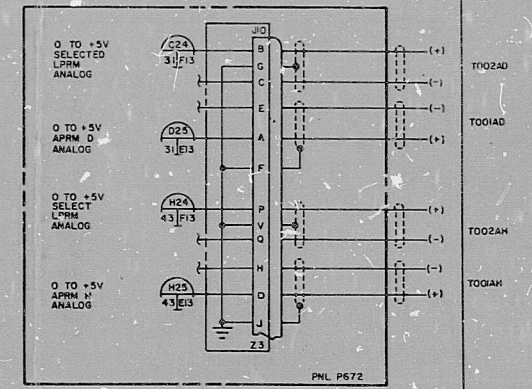

TRANSIENT TEST SIGNALS

11 APERTURE CARD

LINE CODES
(833A-87)

NO.	REV.	DATE	BY	CHKD.	APP'D.	REVISION
10	NJ48322	3-20-71	...	...	...	...
11	...	...	...	...	...	...
12	...	...	...	...	...	...