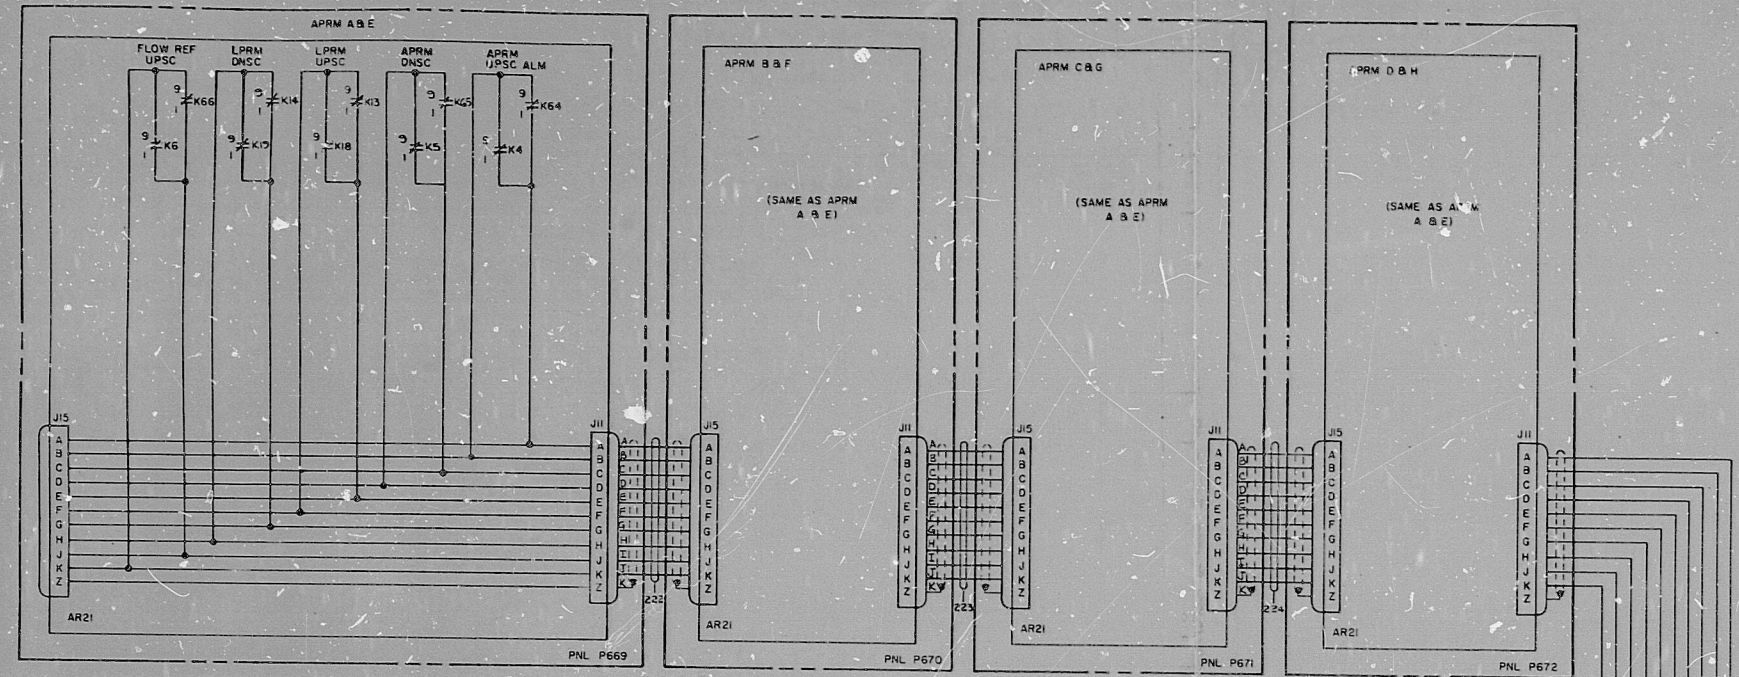

ANNUNCIATOR OUTPUTS
(CLOSE TO ALARM)
ALL WIRING ON THIS SHEET

NO.	REV.	DATE	BY	CHKD.	DESCRIPTION
4		10-1-77			REVISION
3					
2					
1					

85E230AA
NCA I
85

8412190040

PDR RIDS