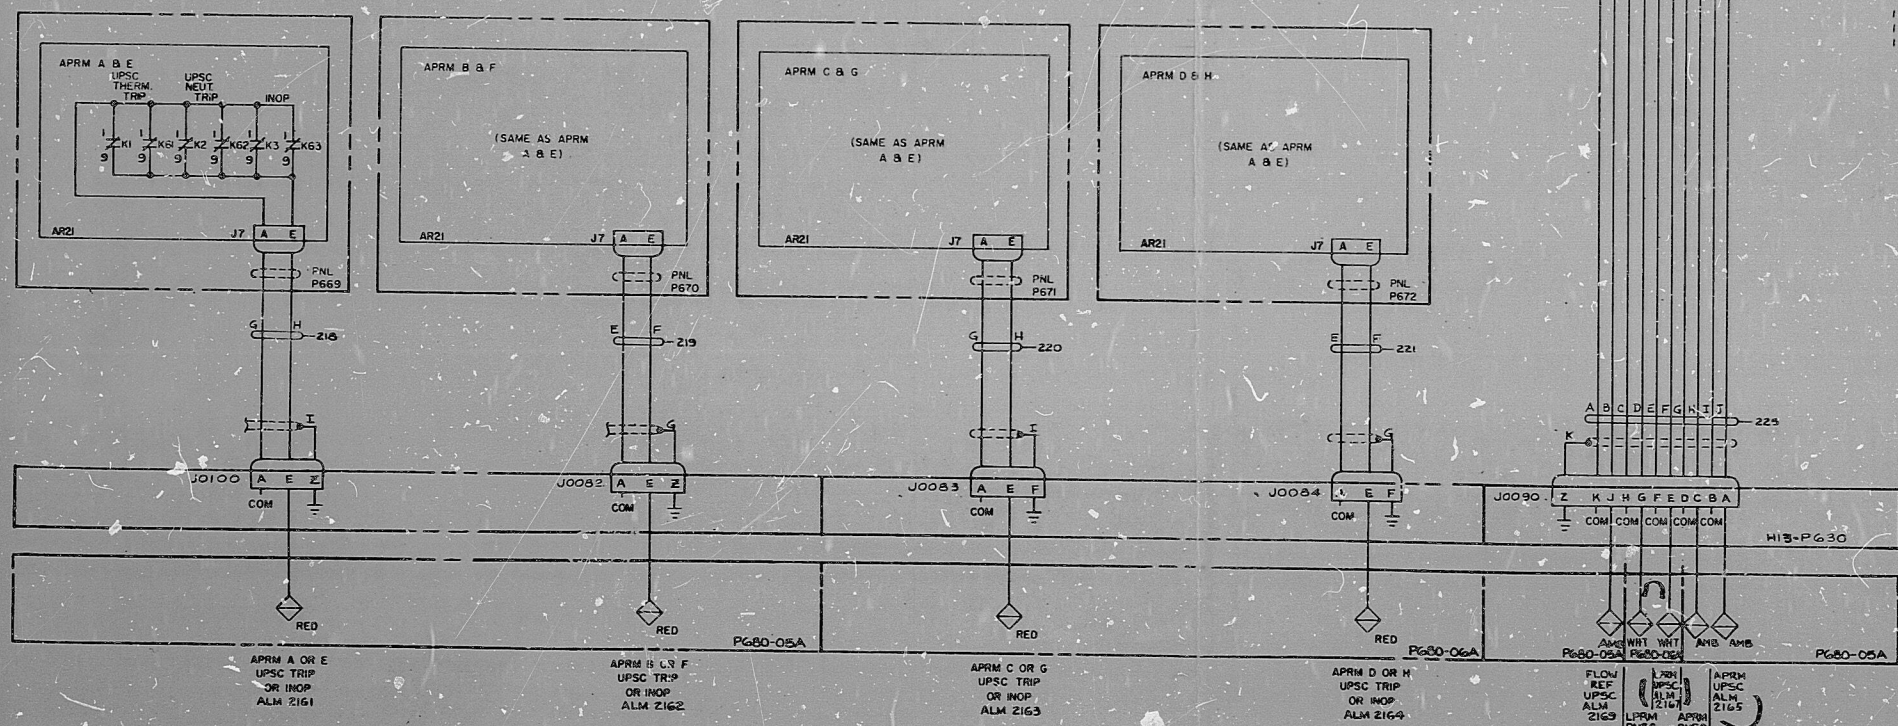

ANNUNCIATOR OUTPUTS
(CLOSE TO ALARM)
ALL WIRING ON THIS SHEET

NO.	REV.	DATE	BY	CHKD.	DESCRIPTION
4		10-1-77			REVISION
3					
2					
1					

85E230AA
NCA I
85

8412190040

PDR RIDS