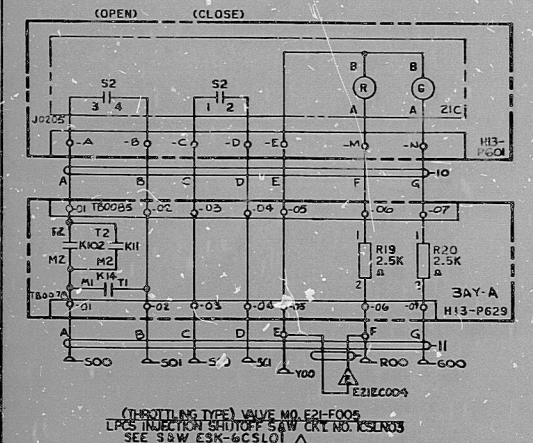

ALL WIRING IS DI UNLESS OTHERWISE INDICATED ON THIS SHEET

CABLE NO.	LINE CODE
E21A023	10
0057	12
0046	14
0154	15, 24, 72
0027	16, 20
0024	18
0047	22, 24
0005	21
0007	48
0009	17, 19
0018	11

TI APERTURE CARD

LINE CODES: 10-24, 48, 72, 103

REV.	DATE	BY	CHKD.	DESCRIPTION
10				
6				
7				
9				

NO.	REV.	DATE	BY	CHKD.	DESCRIPTION
10					
6					
7					
9					

PDR RIDS

8412190036