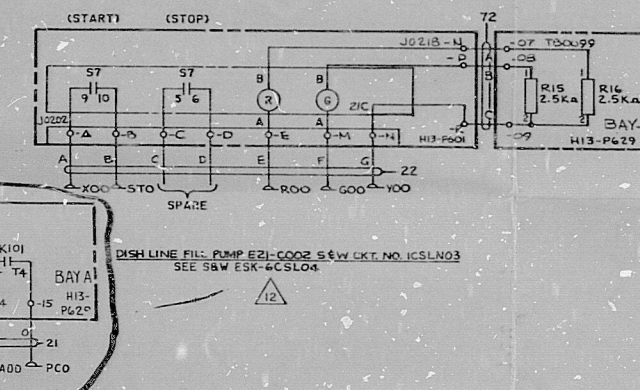

ALL WIRING IS DI UNLESS OTHERWISE INDICATED ON THIS SHEET

CABLE NO.	LINE CODE
E21A023	10
0057	12
0046	14
0154	15, 24, 72
0027	16, 20
0024	18
0047	22, 24
0005	21
0007	48
0009	17, 19
0018	11

TI APERTURE CARD

LINE CODES: 10-24, 48, 72, 103

REV.	DATE	BY	CHKD.	DESCRIPTION
10				
6				
7				
9				

NO.	REV.	DATE	BY	CHKD.	DESCRIPTION
10					
6					
7					
9					

PDR RIDS

8412190036