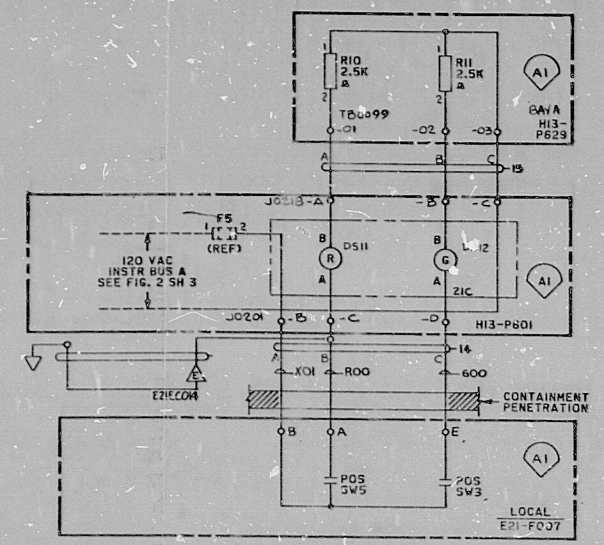

ALL WIRING IS DI UNLESS OTHERWISE INDICATED ON THIS SHEET

CABLE NO.	LINE CODE
E21A023	10
0057	12
0046	14
0154	15, 24, 72
0027	16, 20
0024	18
0047	22, 24
0005	21
0007	48
0009	17, 19
0018	11

TI APERTURE CARD

LINE CODES: 10-24, 48, 72, 103

REV.	DATE	BY	CHKD.	DESCRIPTION
10				
6				
7				
9				

NO.	REV.	DATE	BY	CHKD.	DESCRIPTION
10					
6					
7					
9					

PDR RIDS

8412190036