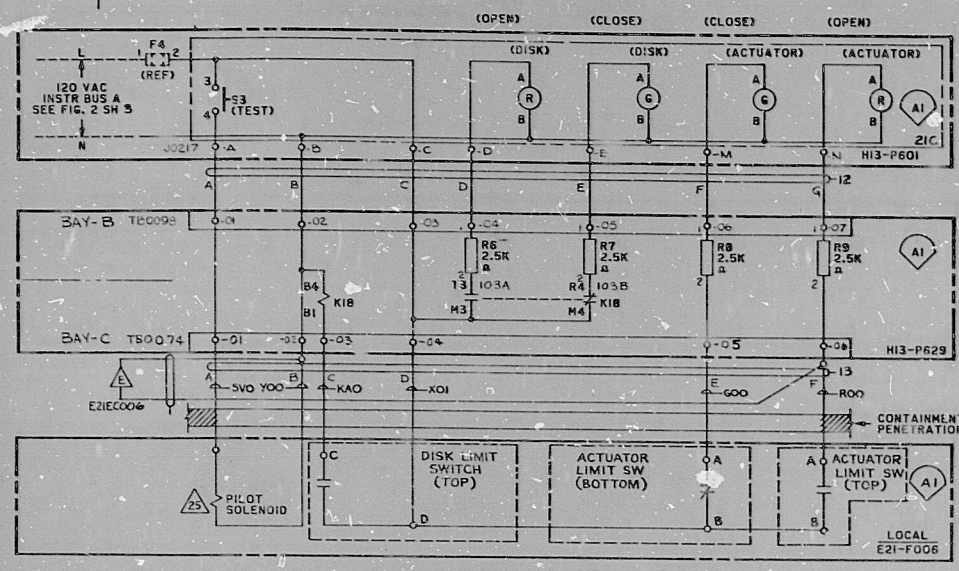

ALL WIRING IS DI UNLESS OTHERWISE INDICATED ON THIS SHEET

CABLE NO.	LINE CODE
E21A023	10
0057	12
0046	14
0154	15, 24, 72
0027	16, 20
0024	18
0047	22, 24
0005	21
0007	48
0009	17, 19
0018	11

TI APERTURE CARD

LINE CODES: 10-24, 48, 72, 103

REV.	DATE	BY	CHKD.	DESCRIPTION
10				
6				
7				
9				

NO.	REV.	DATE	BY	CHKD.	DESCRIPTION
10					
6					
7					
9					

PDR RIDS

8412190036