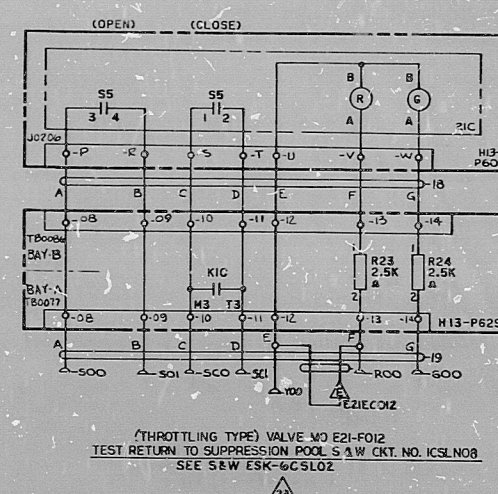

ALL WIRING IS DI UNLESS OTHERWISE INDICATED ON THIS SHEET

CABLE NO.	LINE CODE
E21A023	10
0057	12
0046	14
0154	15, 24, 72
0027	16, 20
0024	18
0047	22, 24
0005	21
0007	48
0009	17, 19
0018	11

TI APERTURE CARD

LINE CODES: 10-24, 48, 72, 103

REV.	DATE	BY	CHKD.	DESCRIPTION
10				
6				
7				
9				

NO.	REV.	DATE	BY	CHKD.	DESCRIPTION
10					
6					
7					
9					

PDR RIDS

8412190036