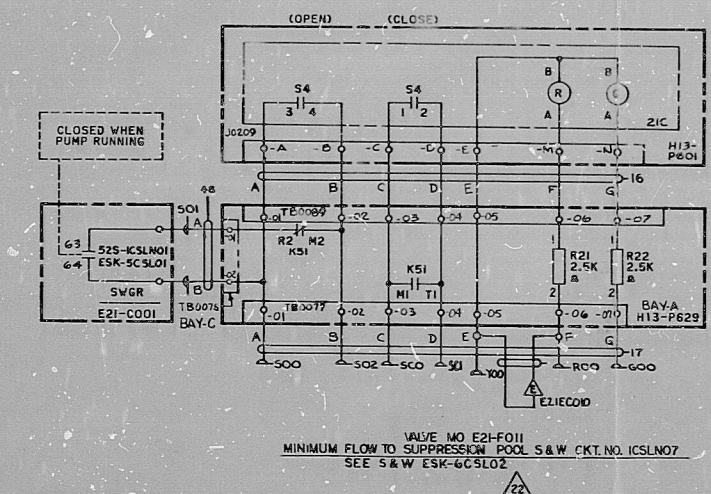

ALL WIRING IS DI UNLESS OTHERWISE INDICATED ON THIS SHEET

CABLE NO.	LINE CODE
E21A023	10
0057	12
0046	14
0154	15, 24, 72
0027	16, 20
0024	18
0047	22, 24
0005	21
0007	48
0009	17, 19
0018	11

TI APERTURE CARD

LINE CODES: 10-24, 48, 72, 103

REV.	DATE	BY	CHKD.	DESCRIPTION
10				
6				
7				
9				

NO.	REV.	DATE	BY	CHKD.	DESCRIPTION
10					
6					
7					
9					

PDR RIDS

8412190036