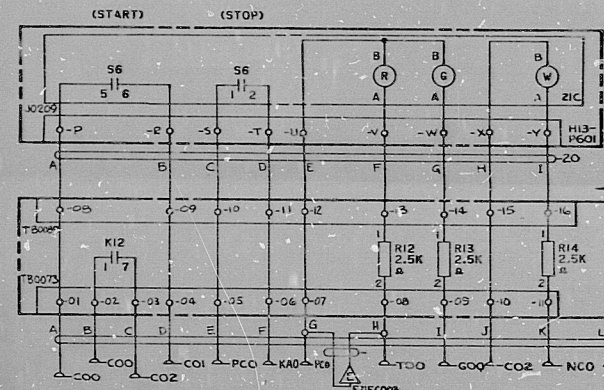

ALL WIRING IS DI UNLESS OTHERWISE INDICATED ON THIS SHEET

CABLE NO.	LINE CODE
E21A023	10
0057	12
0046	14
0154	15, 24, 72
0027	16, 20
0024	18
0047	22, 24
0005	21
0007	48
0009	17, 19
0018	11

TI APERTURE CARD

LINE CODES: 10-24, 48, 72, 103

REV.	DATE	BY	CHKD.	DESCRIPTION
10				
6				
7				
9				

NO.	REV.	DATE	BY	CHKD.	DESCRIPTION
10					
6					
7					
9					

PDR RIDS

8412190036