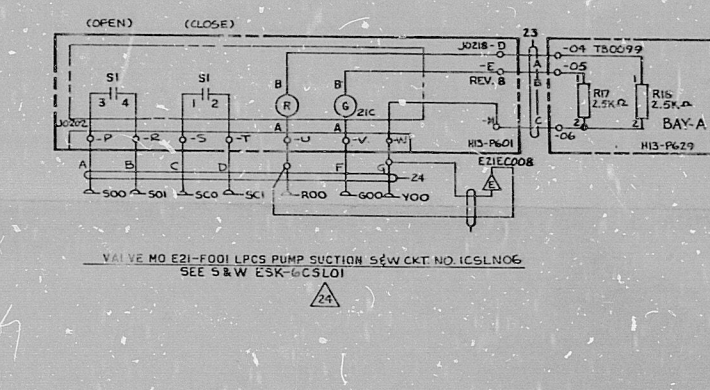

ALL WIRING IS DI UNLESS OTHERWISE INDICATED ON THIS SHEET

CABLE NO.	LINE CODE
E21A023	10
0057	12
0046	14
0154	15, 24, 72
0027	16, 20
0024	18
0047	22, 24
0005	21
0007	48
0009	17, 19
0018	11

TI APERTURE CARD

LINE CODES: 10-24, 48, 72, 103

REV.	DATE	BY	CHKD.	DESCRIPTION
10				
6				
7				
9				

NO.	REV.	DATE	BY	CHKD.	DESCRIPTION
10					
6					
7					
9					

PDR RIDS

8412190036