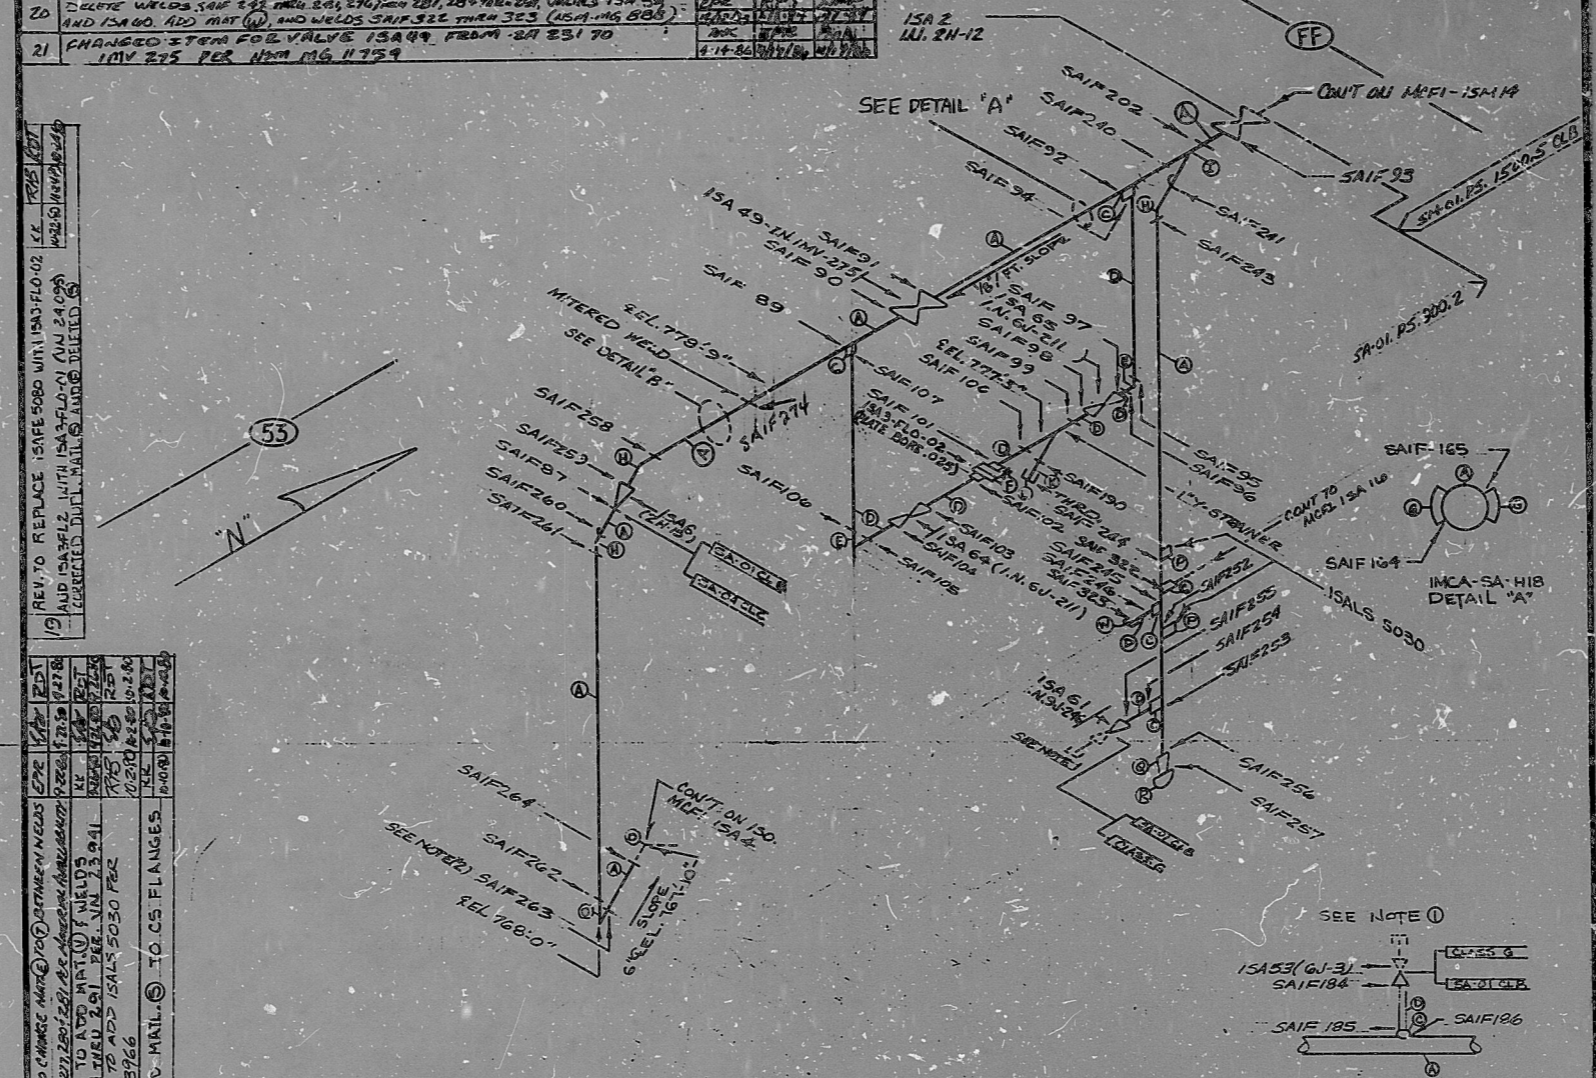

7	REVISED TO ADD CL.C + B TO PIPE SPECS	REV. NO. 7	DATE 12-27-77	BY VJ	IN SERVICE	IN SERVICE	REV. 21
4	ADDED WELD SAIF-183	REV. NO. 4	DATE 12-27-77	BY VJ	I.O. NO. MFI-ISA3		REV. 21
3	ADD MAT J + WELD SAIF-171 - 182 VBR VALVE 1791	REV. NO. 3	DATE 12-27-77	BY VJ	DUKE PIPING CLASS: ASME SECTION III B+C		BUILDING: REACTOR
2	VJ/JTS REVISD LAIL CONFIGURATION ADDED WELDS SAIF 176 177, 178 & REVISED TRACEABILITY OF SAIF 83. WELD -	REV. NO. 2	DATE 12-27-77	BY VJ	SYSTEM SYMBOL: MAIN STEAM SUPPLY FOR AUXILIARY COMPONENT		ZONE-D9
1	ADDED DETAIL 6; A, B, C, WELDS SAIF-164 THRU SAIF-171, MAT. (C) (H)	REV. NO. 1	DATE 12-27-77	BY VJ	PIPE SPEC: SA-81, PS, 3002 SA-81, PS, 3023		
0	RELEASE FOR CONSTRUCTION	REV. NO. 0	DATE 12-27-77	BY VJ	DRAWING NO.: MC-1018.13.20-00, 20-02		
NO.	REVISION QA CONDITION I	ORIG. DATE	CHKD. DATE	APPR. DATE	PROJECT	McGuire	

15 REVISE TO CHANGE MAT. (C) TO (H) IN SAIF 100
16 REVISE TO ADD MAT. (C) TO SAIF 105
17 REVISE TO ADD SAIF 5030 PER V.I. 1227
18 CHANGED MAT. (C) TO C.S. FLANGES.

1. NOTES:
- ① VENT AND DRAIN ADDED IAW MDGS IA
  - ② THIS WELD IS TO BE MITERED 3.6°
  - CONTINUOUS DRAIN ORIFICE

FOR INFORMATION ONLY
SI
APERTURE
CARD

ITEM	NO.	SIZE	PIPE CAP	SA 105, OR SA 234/WPB	QUANTITY	FSSW
30	1	3"	CAP	SA 234 WPB	SCH 80	SMLS/EFW
31	1	3"	CON. RED.	SA 234 WPB	SCH 80	SMLS/EFW
32	1	3"	H-CPLS	SA 105 OR SA 234 WPB	3000#	FSSW
33	1	3"	90° ELL	SA 234 WPB	SCH 80	SMLS/EFW
34	1	3"	90° ELL	SA 234 WPB	SCH 80	SMLS/EFW
35	1	3"	CON. RED.	SA 234 WPB	SCH 80	SMLS/EFW
36	1	3"	PIPE CAP	SA 105, SA 234 UPR	3000#	FSSW
37	1	3"	TEE	SA 106 GR B	SCH 80	SMLS
38	1	3"	TEE	SA 234 WPB	SCH 80	SMLS
39	1	3"	45° ELL	SA 234 WPB	SCH 80	SMLS
40	1	3"	SADDLE	A-30, C.S.	BO/SODK	Current Invention
41	1	3"	30° ELL	SA 105	3000#	FSSW
42	1	3"	PIPE	SA 105 OR SA 234, WPB	SCH 80	SMLS
43	1	3"	PIPE	SA 106, B	SCH 80	SMLS
44	1	3"	PIPE	SA 105, SA 234, WPB	3000#	FSSW
45	1	3"	PIPE	SA 106, B	SCH 80	SMLS
46	1	3"	PIPE	SA 106, B	SCH 80	SMLS
47	1	3"	PIPE	SA 106, B	SCH 80	SMLS
48	1	3"	PIPE	SA 106, B	SCH 80	SMLS
49	1	3"