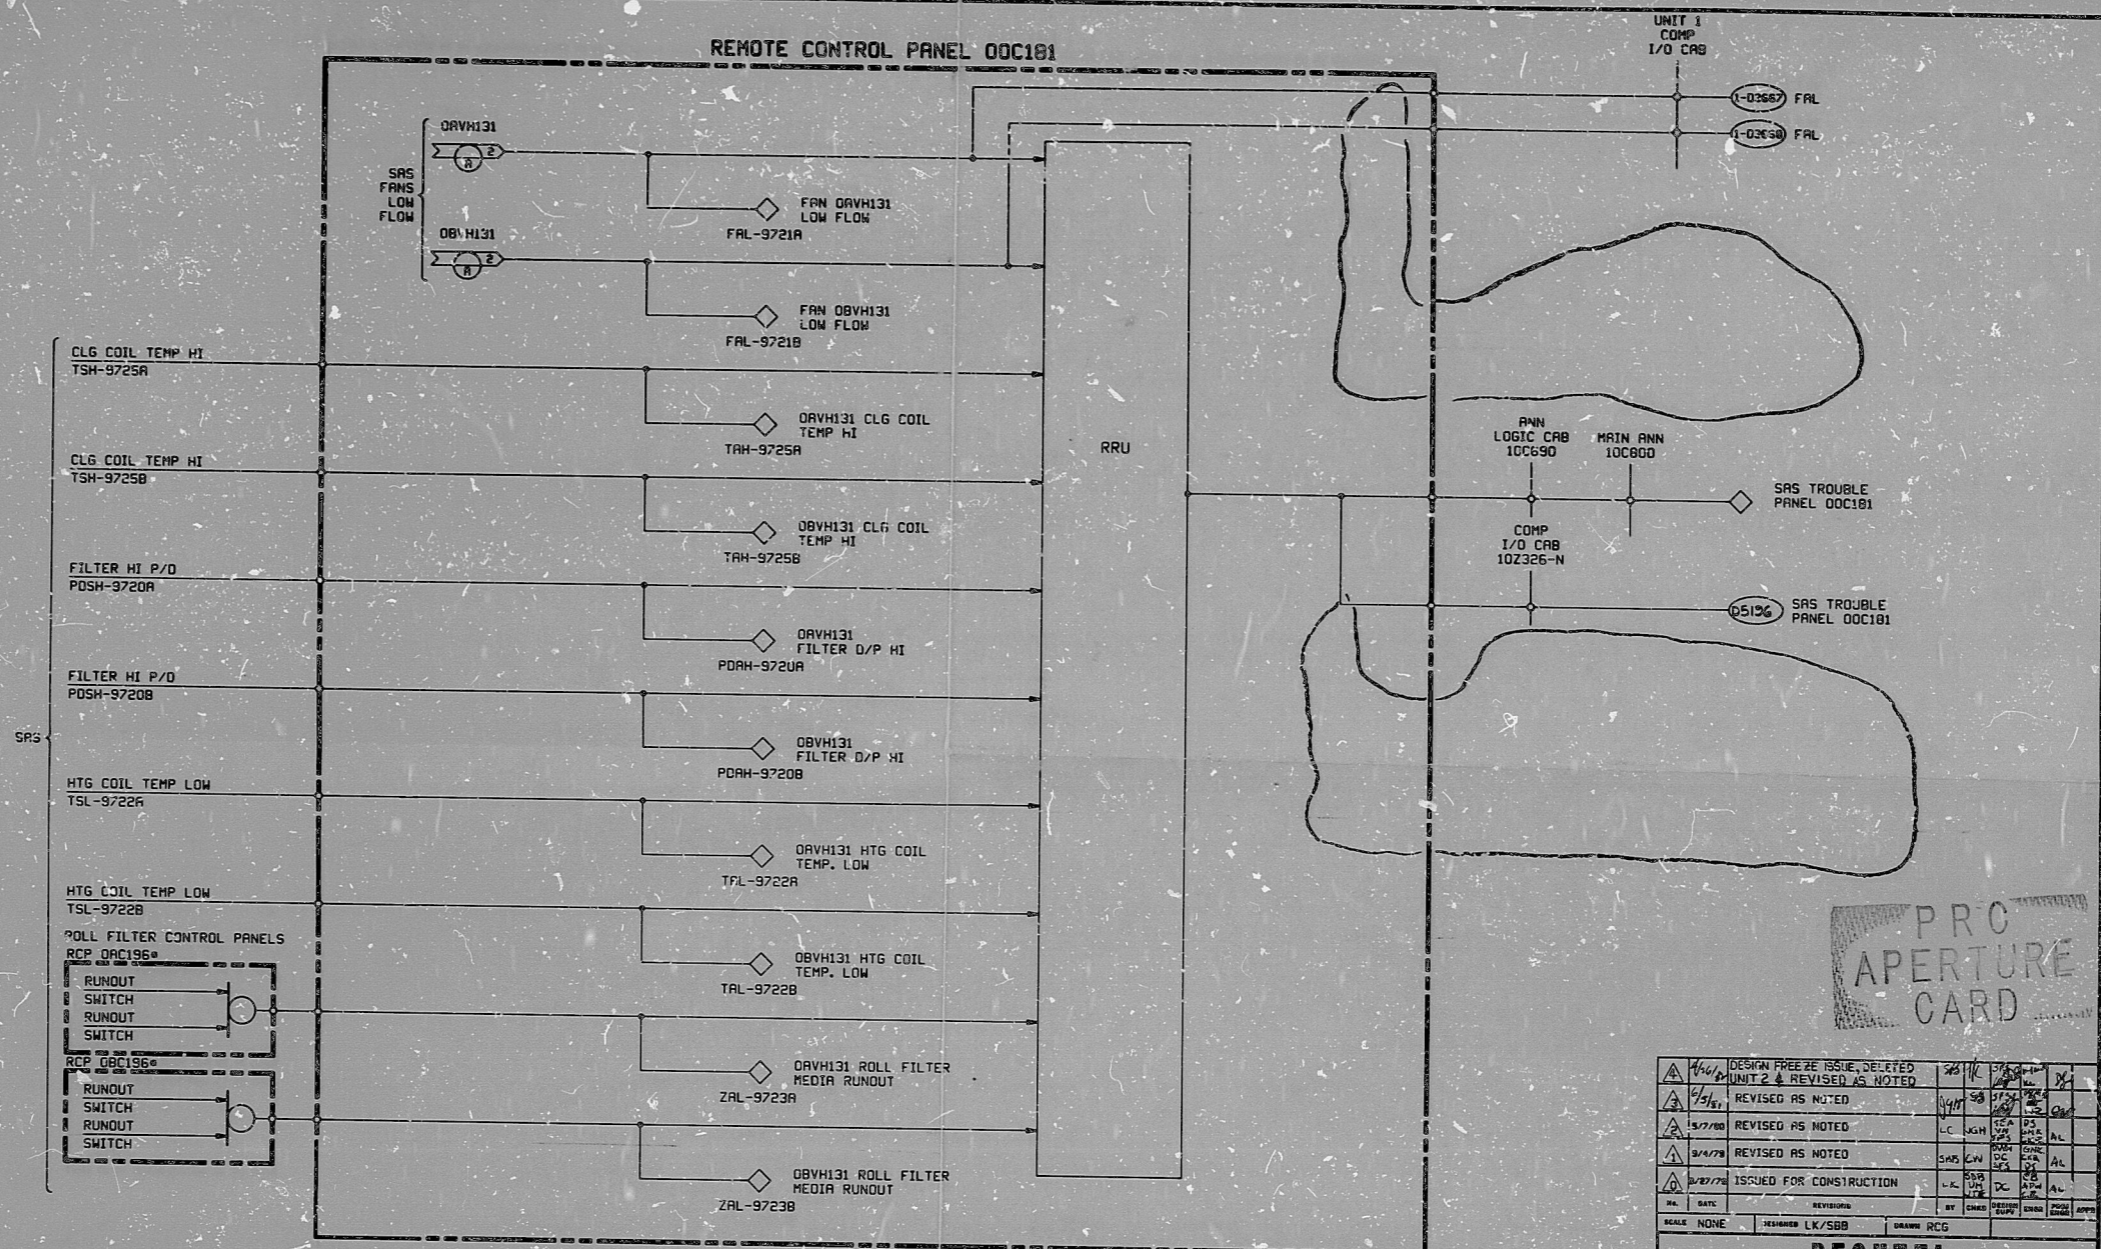

H-93-0 SH 5

REMOTE CONTROL PANEL 00C181

ALARMS 00C181

This drawing and the design it covers are the property of BECHTEL. They are hereby loaned and not to be reproduced, copied, loaned, exhibited, nor used except in the limited way and under conditions provided by any written consent given by the holder of this document.

PRO APERTURE CARD

4/14/77	DESIGN FREEZE ISSUE, DELAYED UNIT 2 & REVISED AS NOTED	SA	MR	DC	AL
4/21/77	REVISED AS NOTED	SA	MR	DC	AL
5/7/77	REVISED AS NOTED	SA	MR	DC	AL
5/14/77	REVISED AS NOTED	SA	MR	DC	AL
5/27/77	ISSUED FOR CONSTRUCTION	SA	MR	DC	AL

BECHTEL
SAN FRANCISCO
PUBLIC SERVICE ELECTRIC AND GAS COMPANY
HOPE CREEK GENERATING STATION

LOGIC DIAGRAM
AUXILIARY BLDG. - SERVICE AREA
ALARMS-00C181

NO.	DATE	REVISION	BY	CHKD	APP'D
SCALE	NONE	REVISION	LK/SBB	DATE	RCG

JOB No. 10855 DRAWING No. H-93-0 SH 5 4

SU-GL

24X