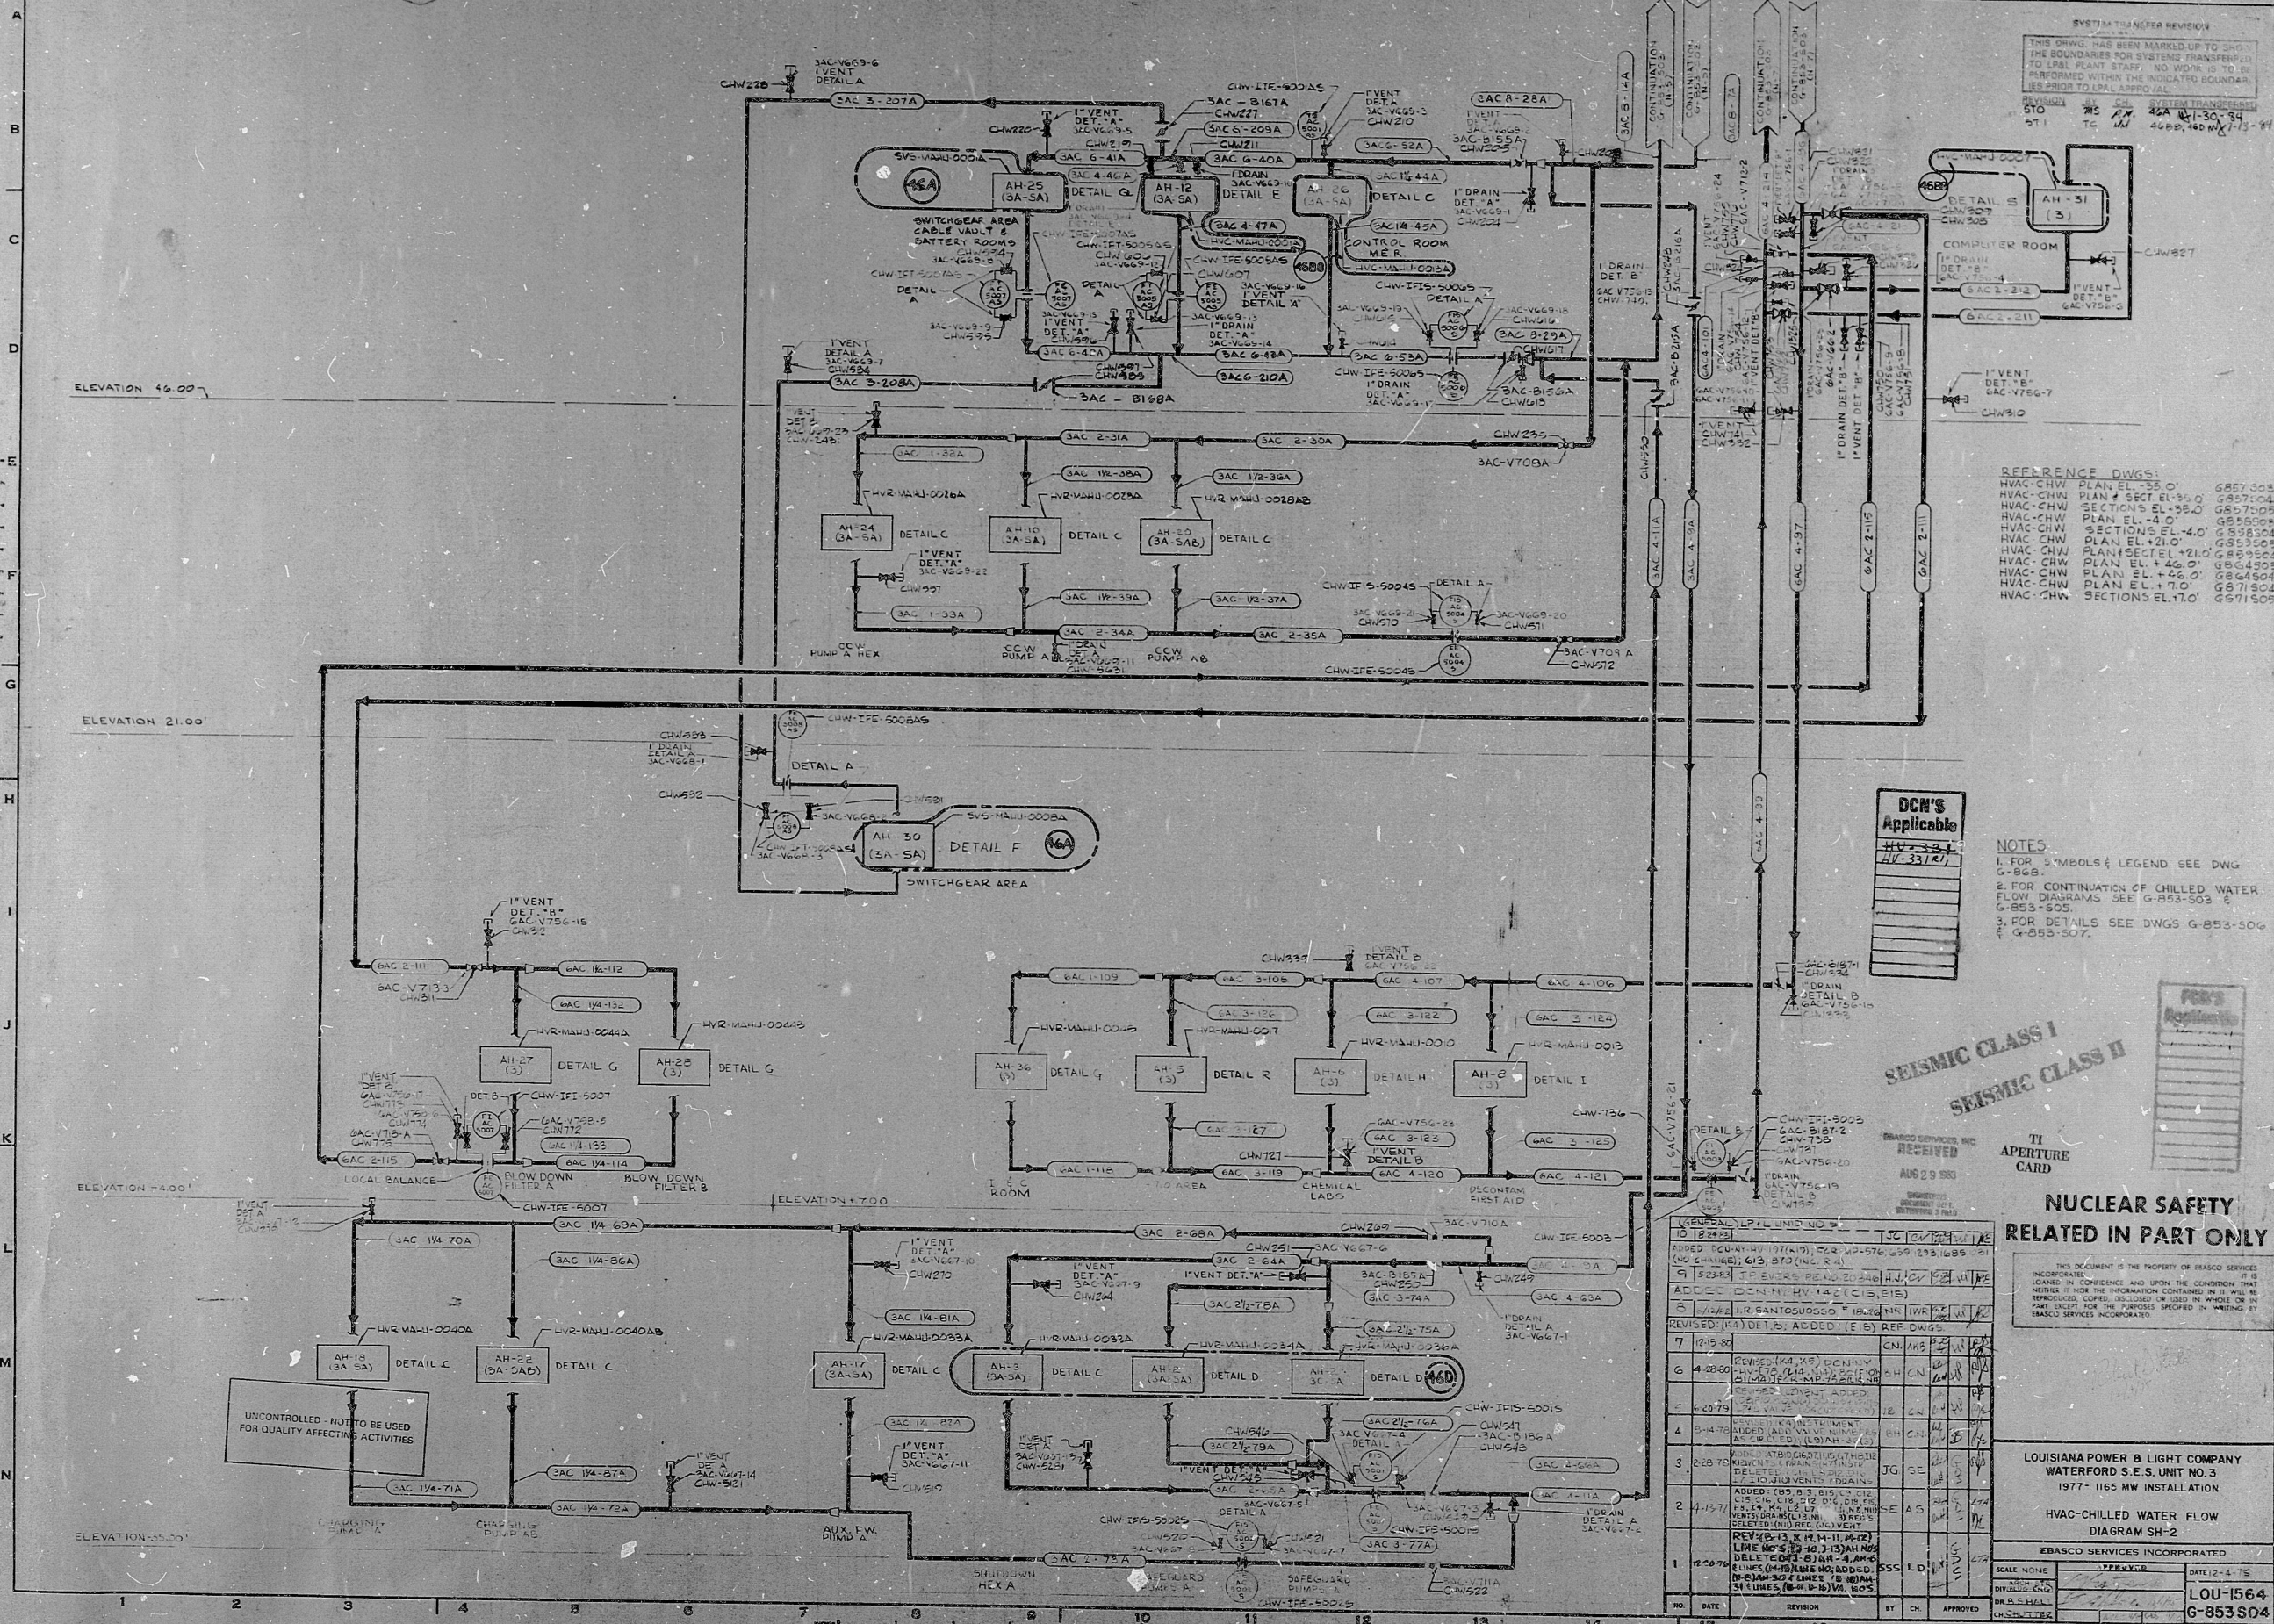

LOU-1564 G-853 S04

NOTES:

1. FOR DIMENSIONS & LEGEND SEE DWG G-858-509
2. FOR CONTINUATION OF CHILLED WATER FLOW DIAGRAMS SEE G-853-503 & G-853-505
3. FOR DETAILS SEE DWGS G-853-506 & G-853-507

DCN'S Applicable
HV-3312

SEISMIC CLASS I
SEISMIC CLASS II

NUCLEAR SAFETY
RELATED IN PART ONLY

LOUISIANA POWER & LIGHT COMPANY
WATERFORD S.E.S. UNIT NO. 3
1977-1165 MW INSTALLATION
HVAC-CHILLED WATER FLOW
DIAGRAM SH-2

EBASCO SERVICES INCORPORATED

SCALE NONE

DATE 12-4-76

LOU-1564
G-853 S04