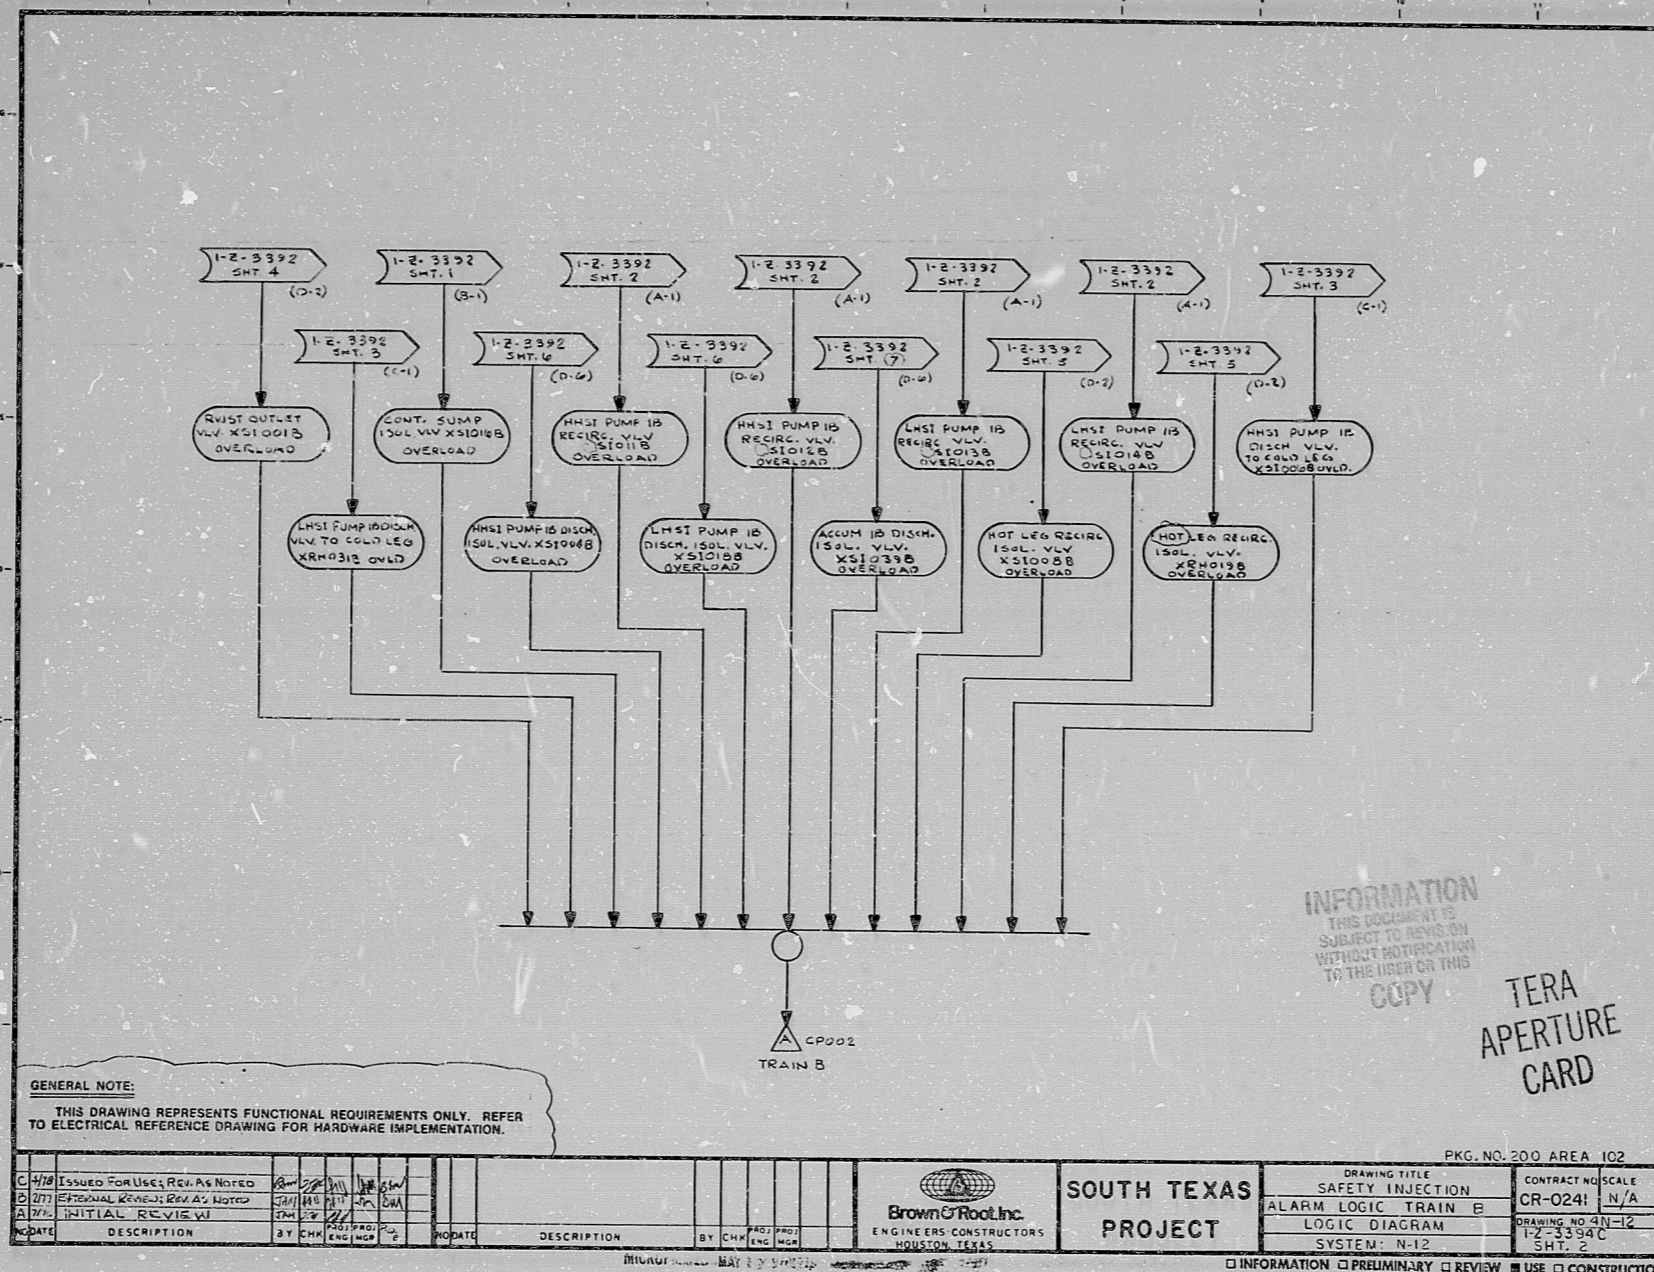

17"
11"
8.5"
8.5"
11"
17"

17"
11"
8.5"
8.5"
11"
17"

INFORMATION
THIS DOCUMENT IS
SUBJECT TO REVISION
WITHOUT NOTIFICATION
TO THE USER ON THIS
COPY
TERA
APERTURE
CARD

BROWN & ROOT INC.
MICROFILM SERVICES

WEDNESDAY, MAY 17 1978