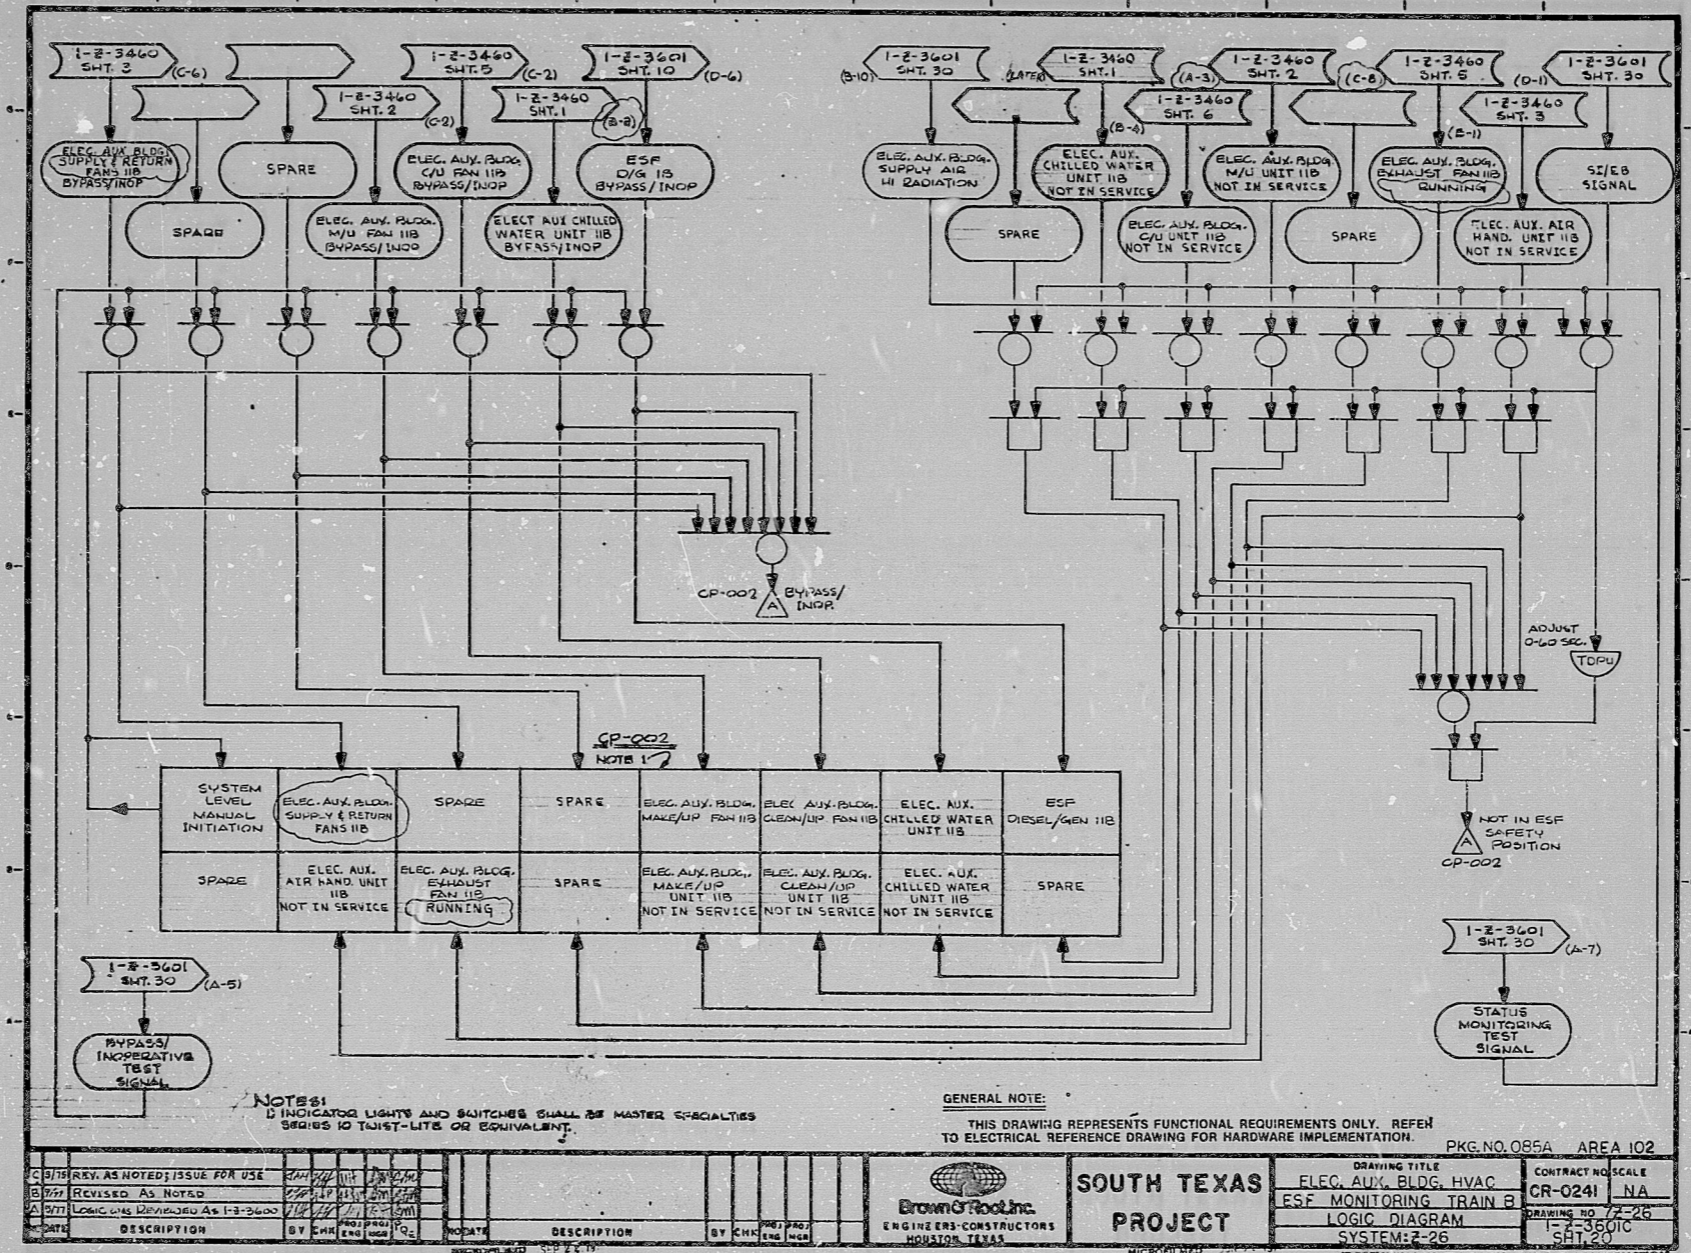

17"

11"

8.5"

8.5"

11"

17"

17"

11"

8.5"

8.5"

11"

17"

BROWN & ROOT INC. MICROFILM SERVICES

FRIDAY, JUNE 9 1978

TERA APERTURE CARD

INFORMATION THIS DOCUMENT IS SUBJECT TO REVISION WITHOUT NOTIFICATION TO THE USER OF THIS COPY