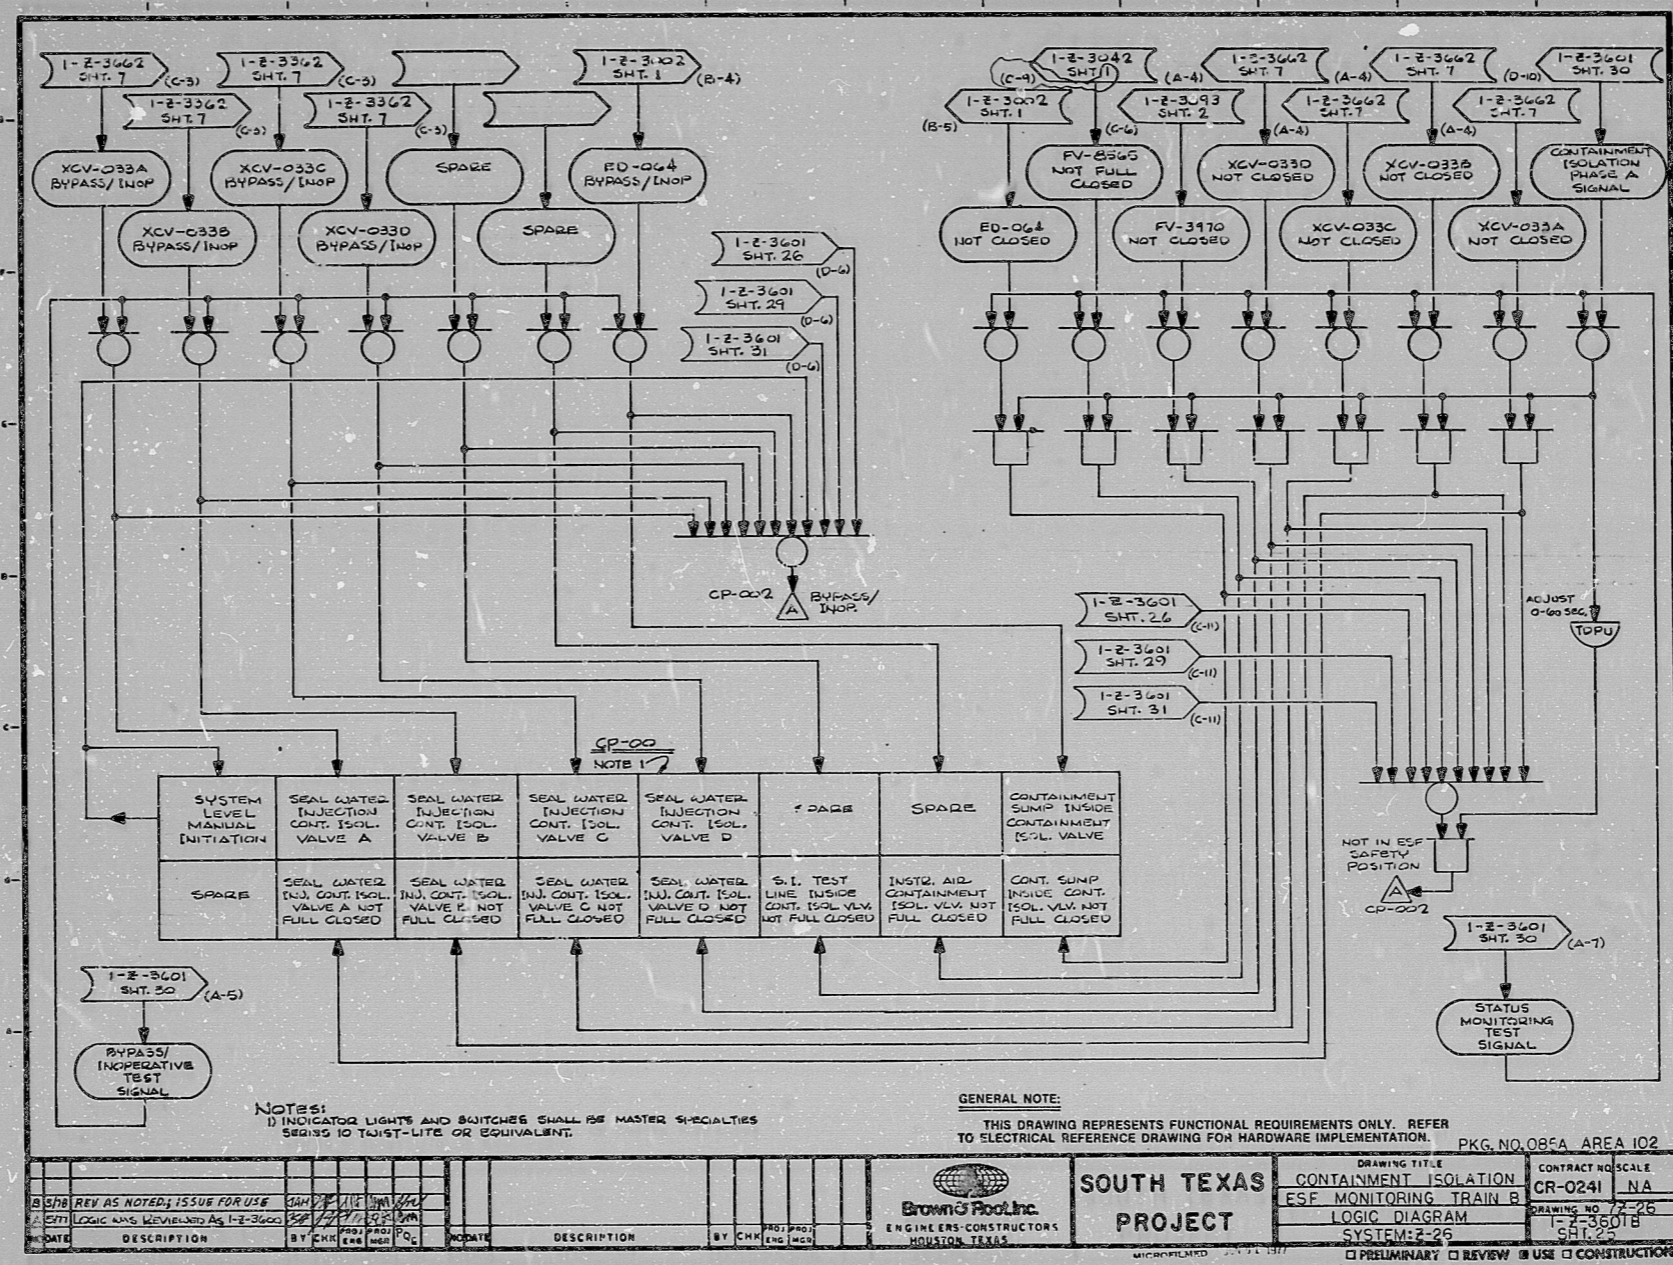

11
8.5
11
8.5
17

11
8.5
11
8.5
17

BROWN & ROOT INC.
MICROFILM SERVICES

FRIDAY, JUNE 5 1978

TERA
APERTURE
CARD

INFORMATION
THIS DOCUMENT IS
SUBJECT TO REVISION
WITHOUT NOTIFICATION
TO THE USER OR THIS
COPY

KIDS

812080225