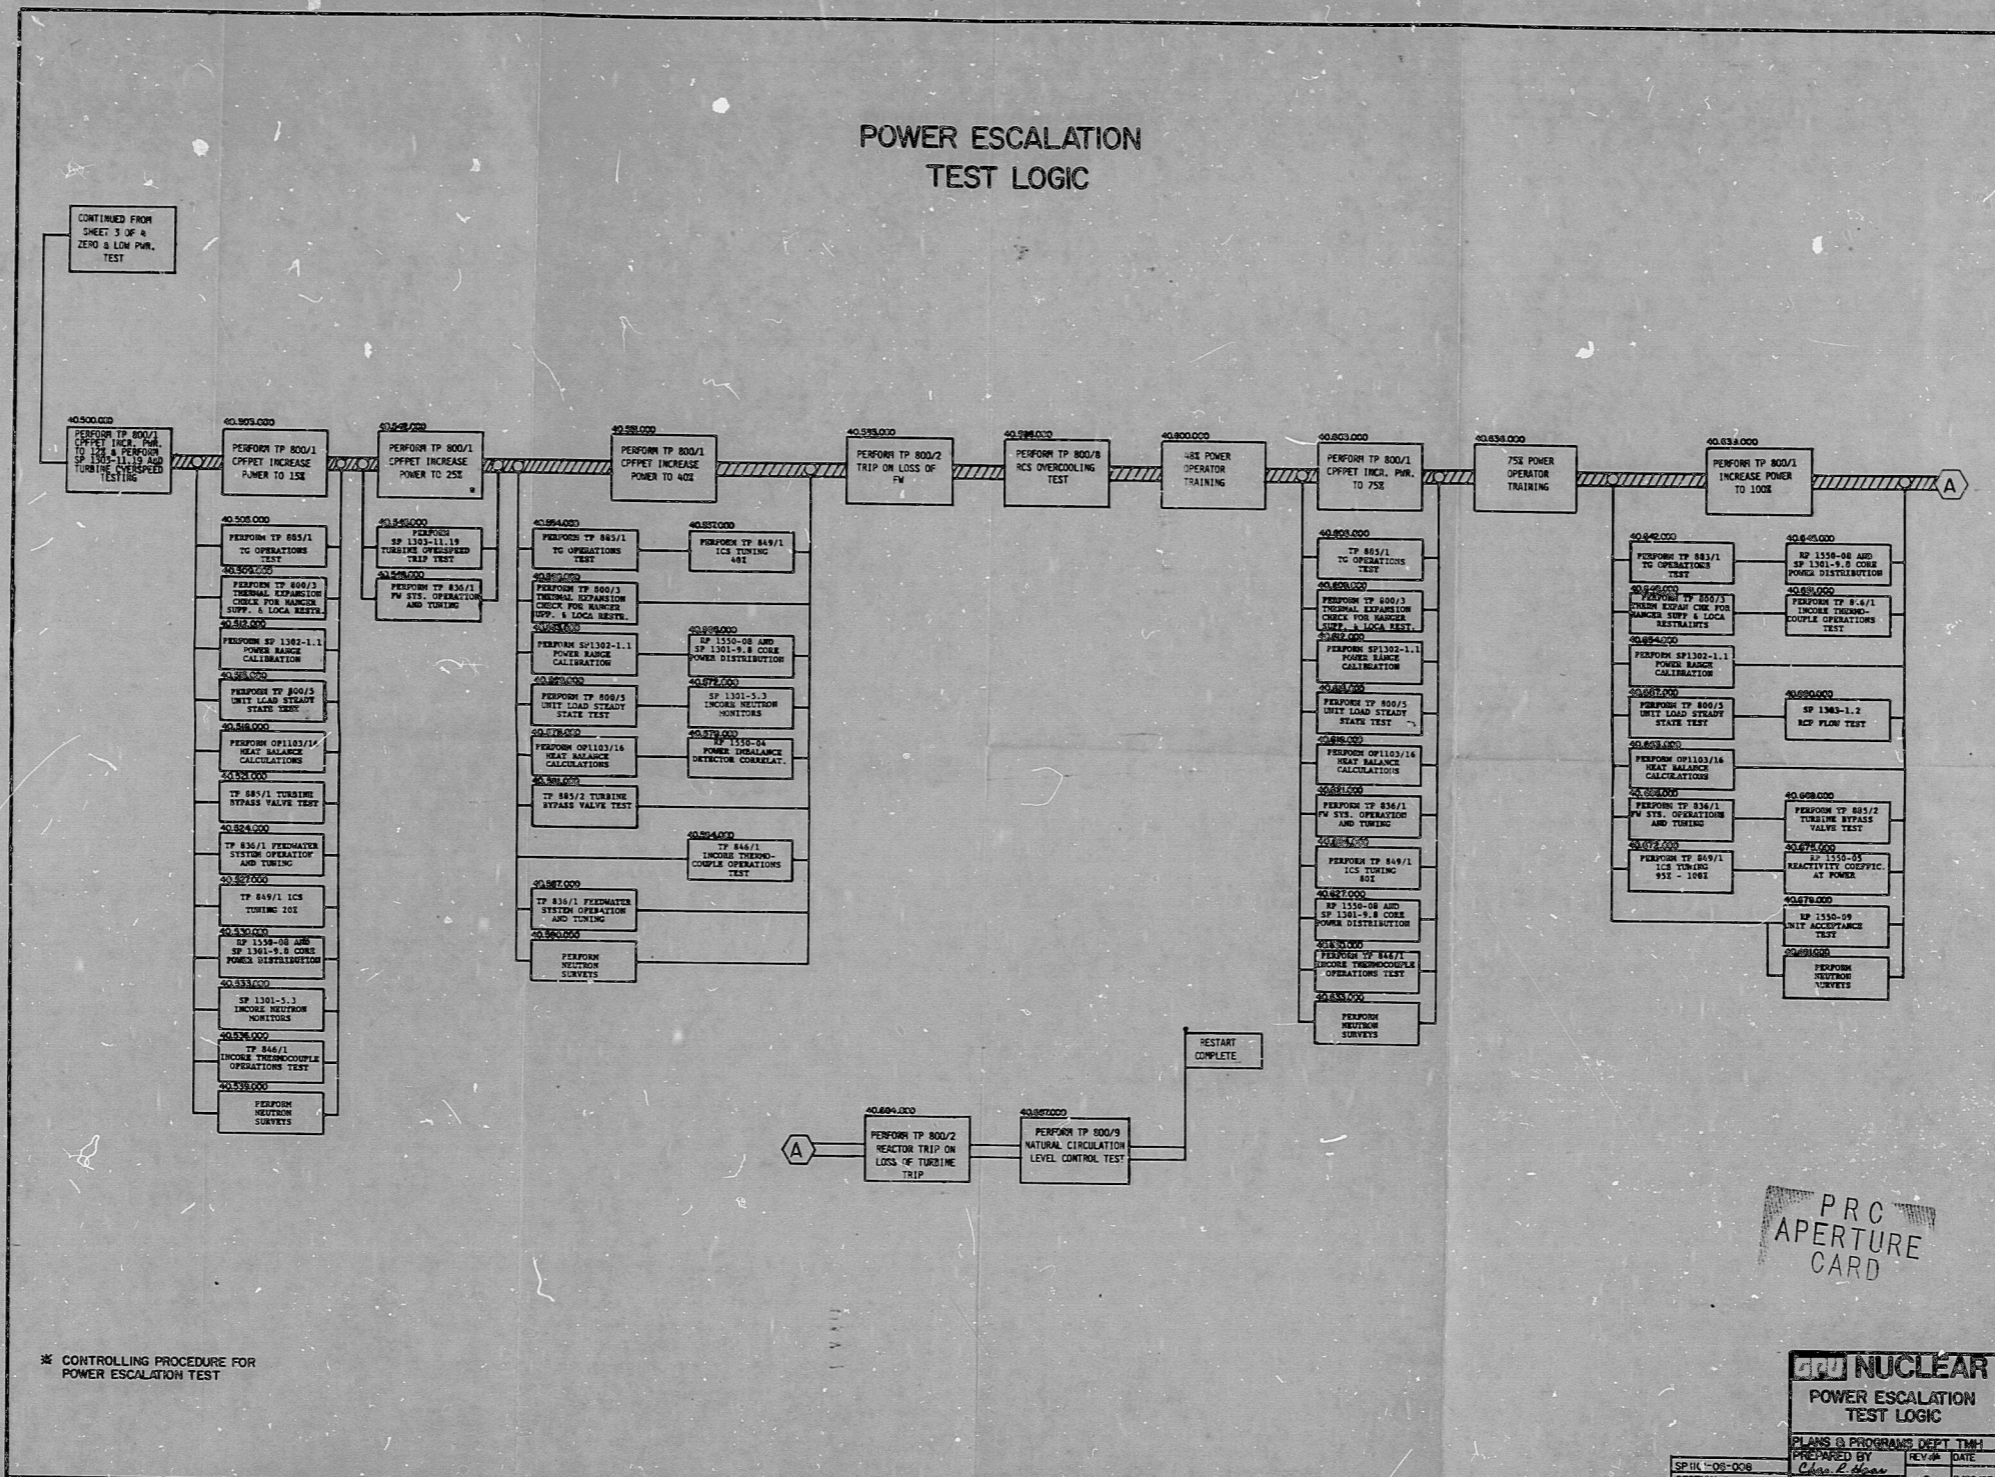

POWER ESCALATION TEST LOGIC

* CONTROLLING PROCEDURE FOR POWER ESCALATION TEST

PRC
APERTURE
CARD

NUCLEAR
POWER ESCALATION
TEST LOGIC

PLANS & PROGRAMS DEPT. TMSH	REVISION DATE
PREPARED BY Chris P. Moore	2 8/20/83
SECTION 3	APPROVED BY [Signature]
SHEET 80 OF 88	3-43 SHEET 2 OF 4