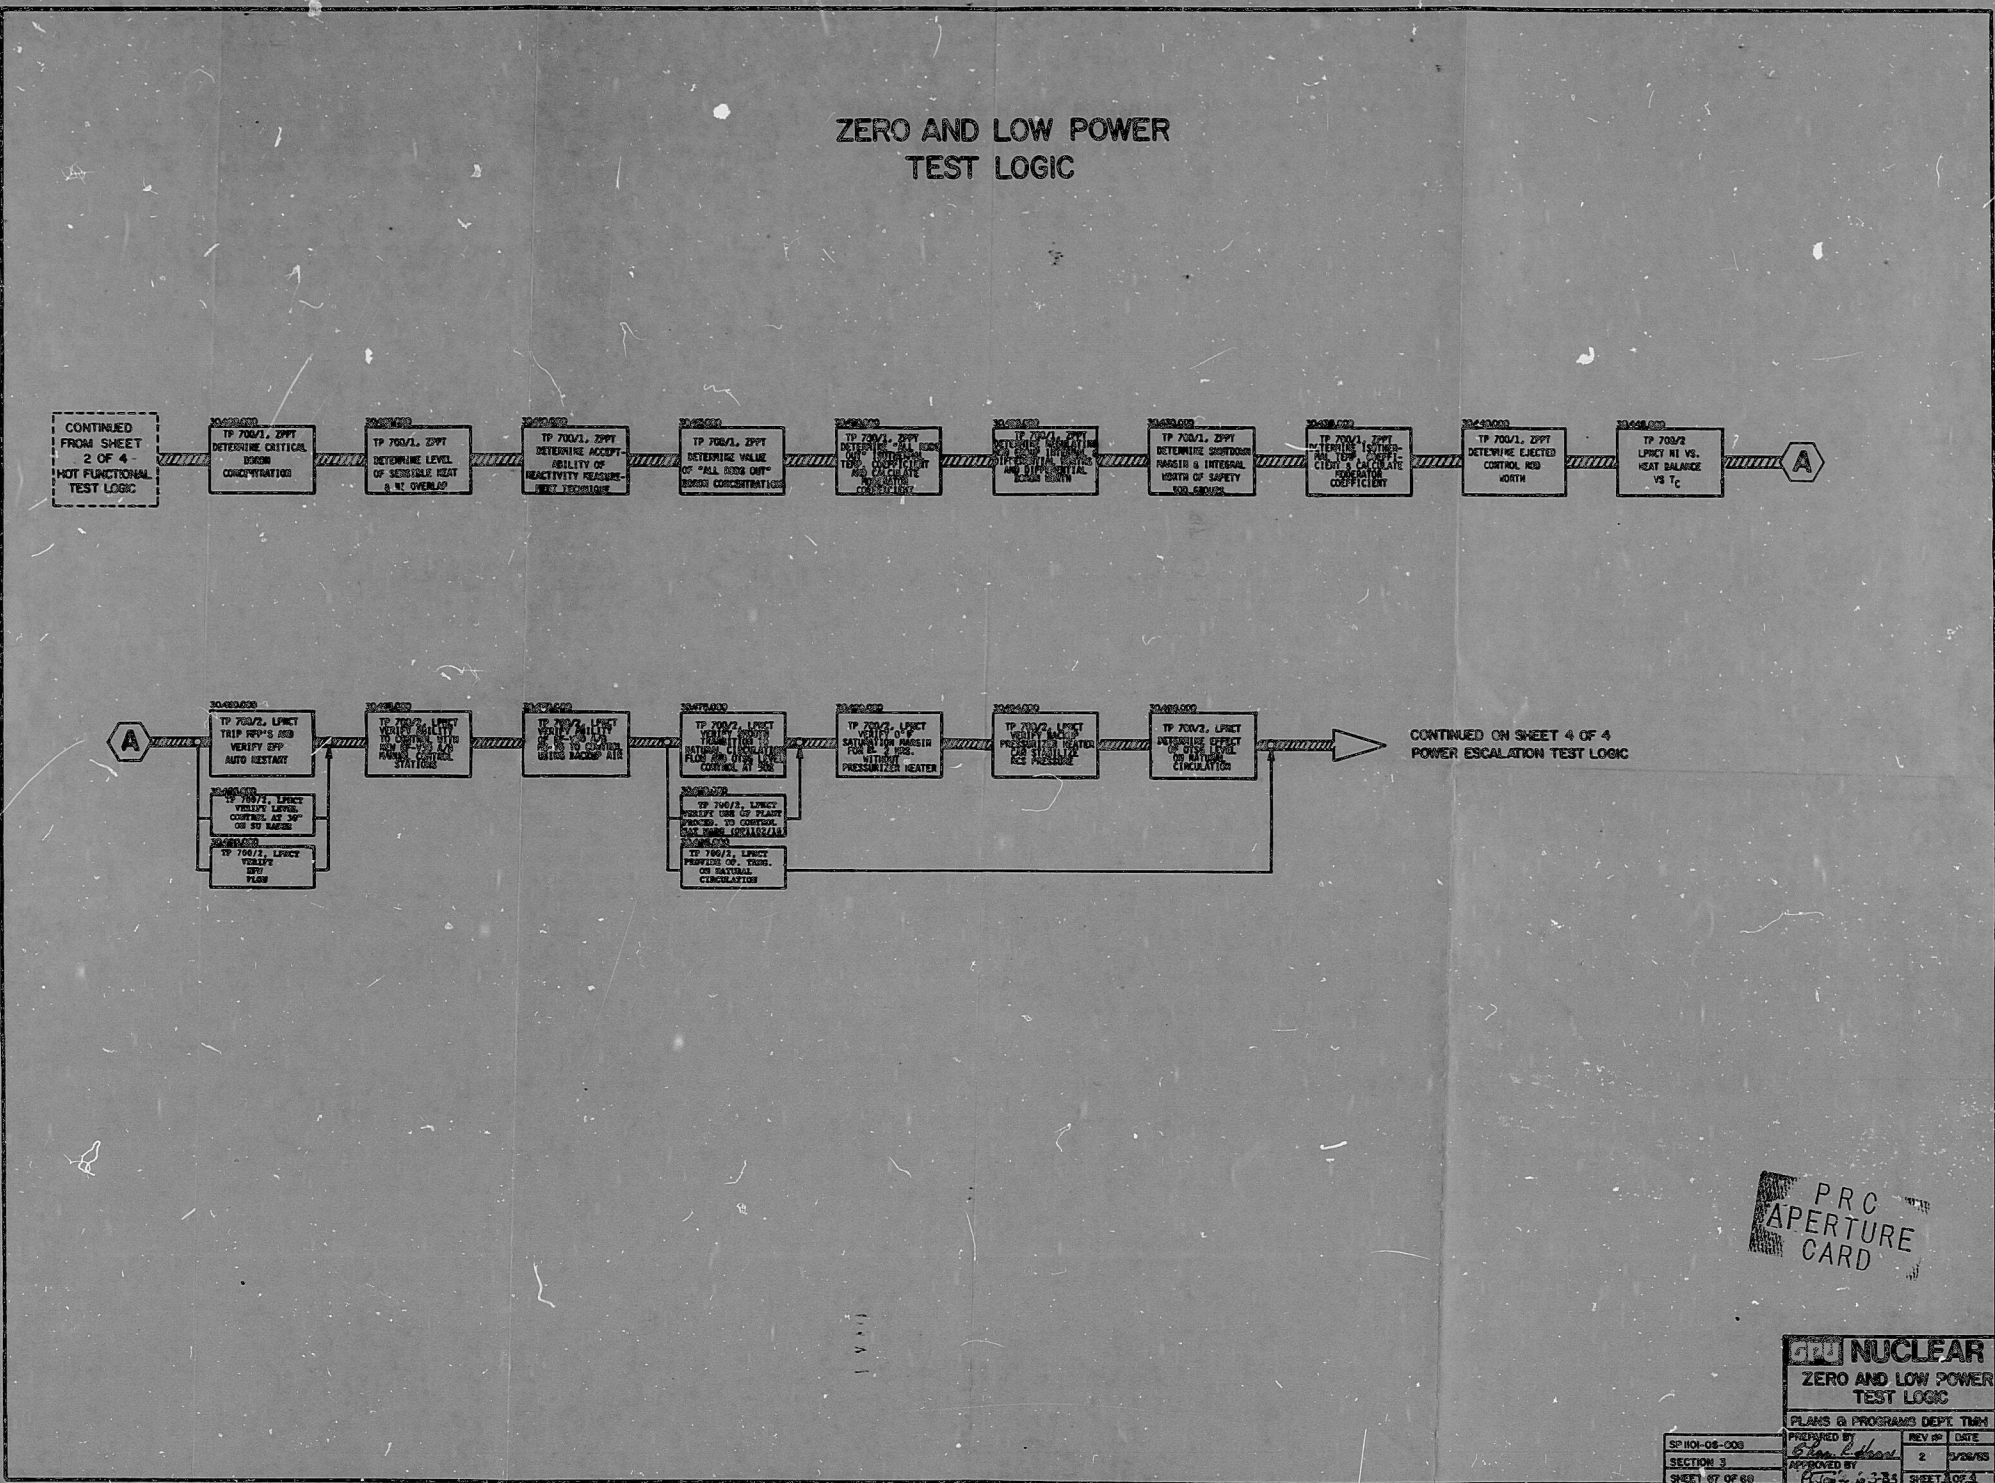

ZERO AND LOW POWER TEST LOGIC

PRC
APERTURE
CARD

NUCLEAR	
ZERO AND LOW POWER TEST LOGIC	
PLANS & PROGRAMS DEPT. TRM	
PREPARED BY <i>[Signature]</i>	REV. #/ DATE 2 / 5/68
SECTION 3	SHEET 024

8306140599

RIDS