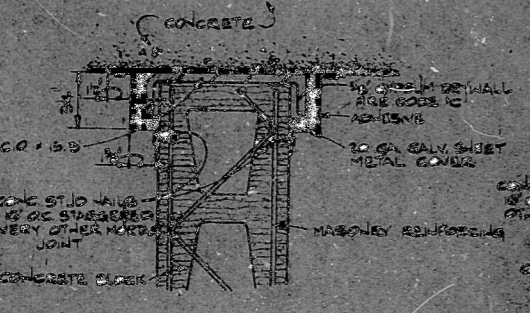

DETAIL - TYPICAL W/D

DETAIL - 20 GA GALV SHEET METAL COVER

DETAIL - 20 GA GALV SHEET METAL COVER

DETAIL - 20 GA GALV SHEET METAL COVER

DETAIL - 20 GA GALV SHEET METAL COVER

DETAIL - 20 GA GALV SHEET METAL COVER

16 8 8

17

11

8 8

8.5"

11"

12"

16 8 8

17

11

8 8

8 8

8.5"

11"

12"

RIDS