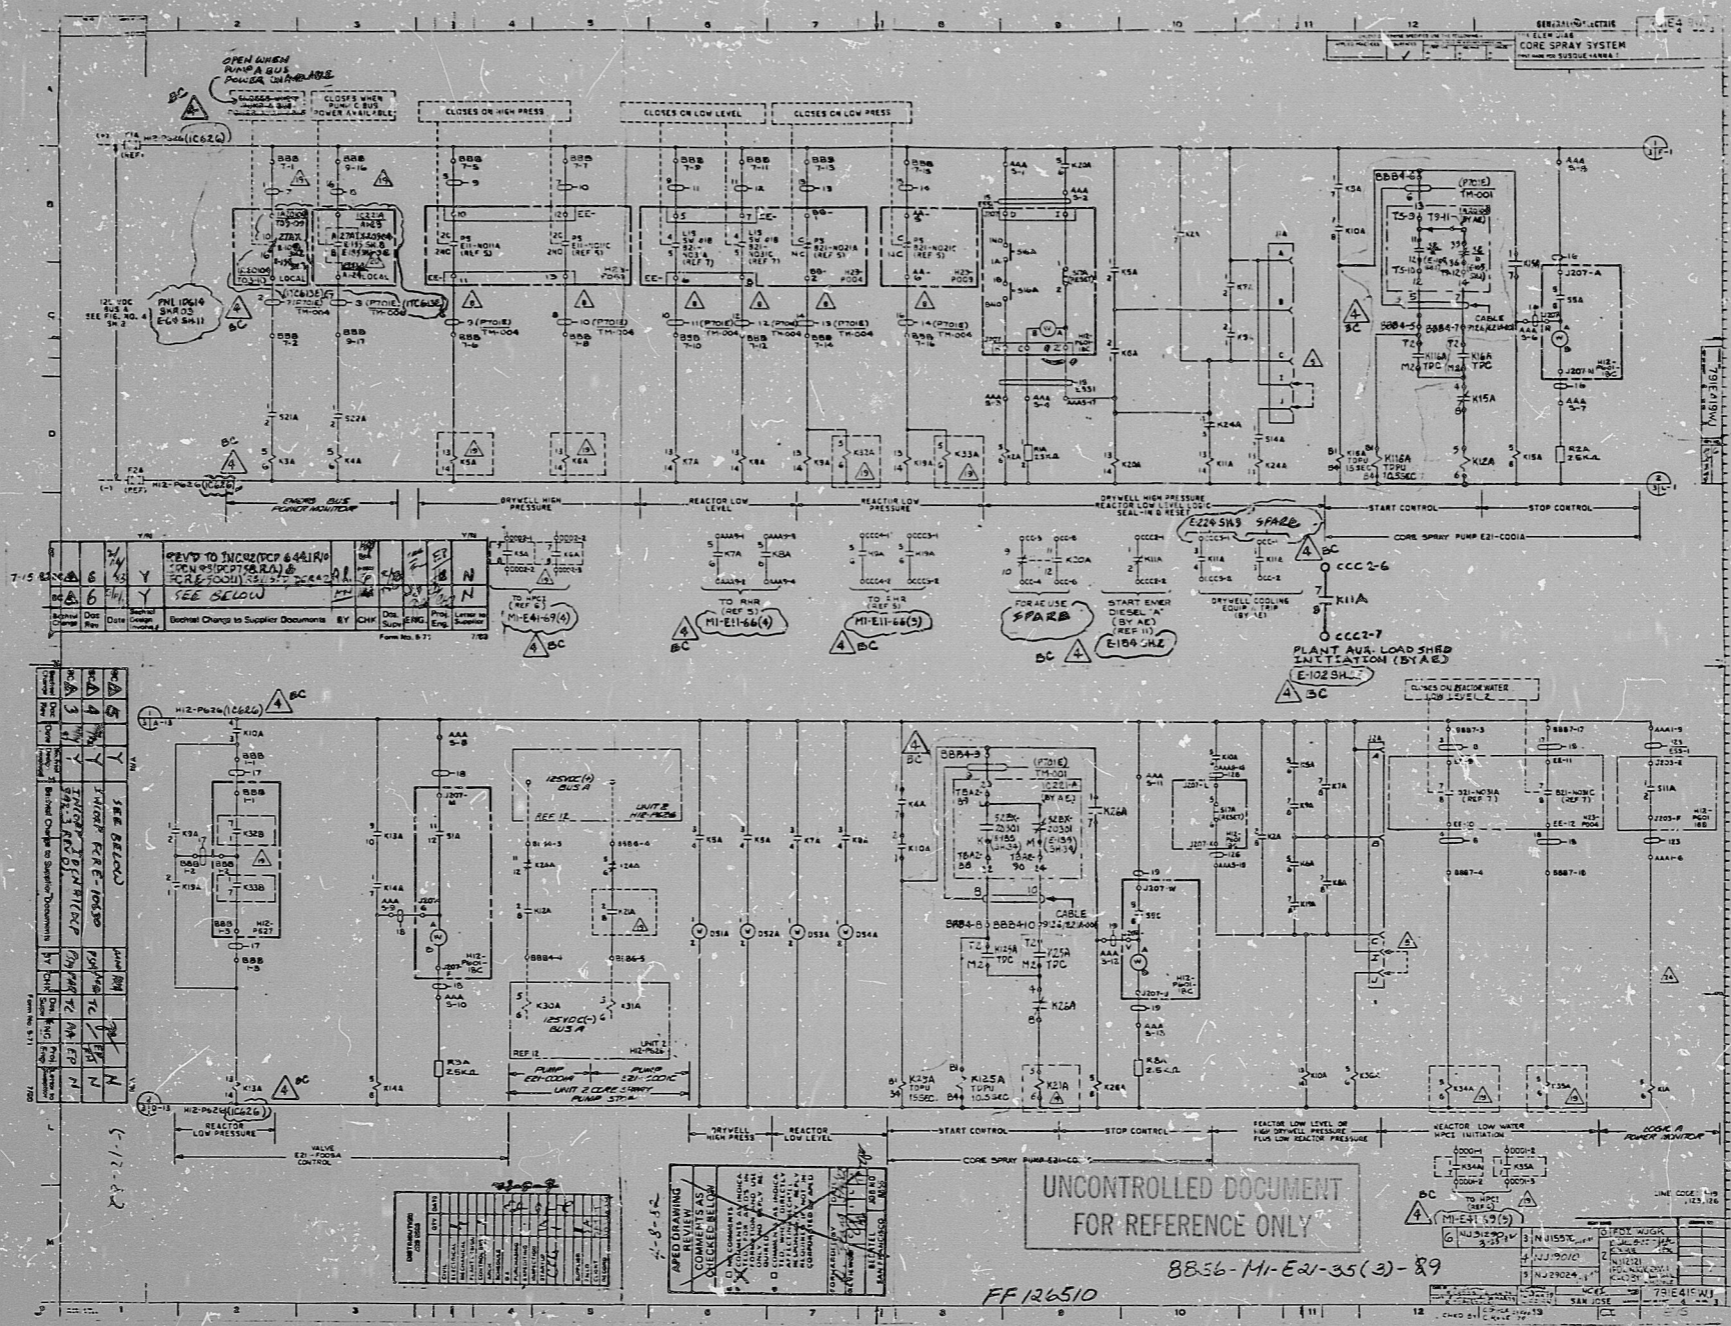

17"

11"

8.5"

8.5"

11"

17"

24X

PRC APERTURE CARD

**RIDS**

8305250036