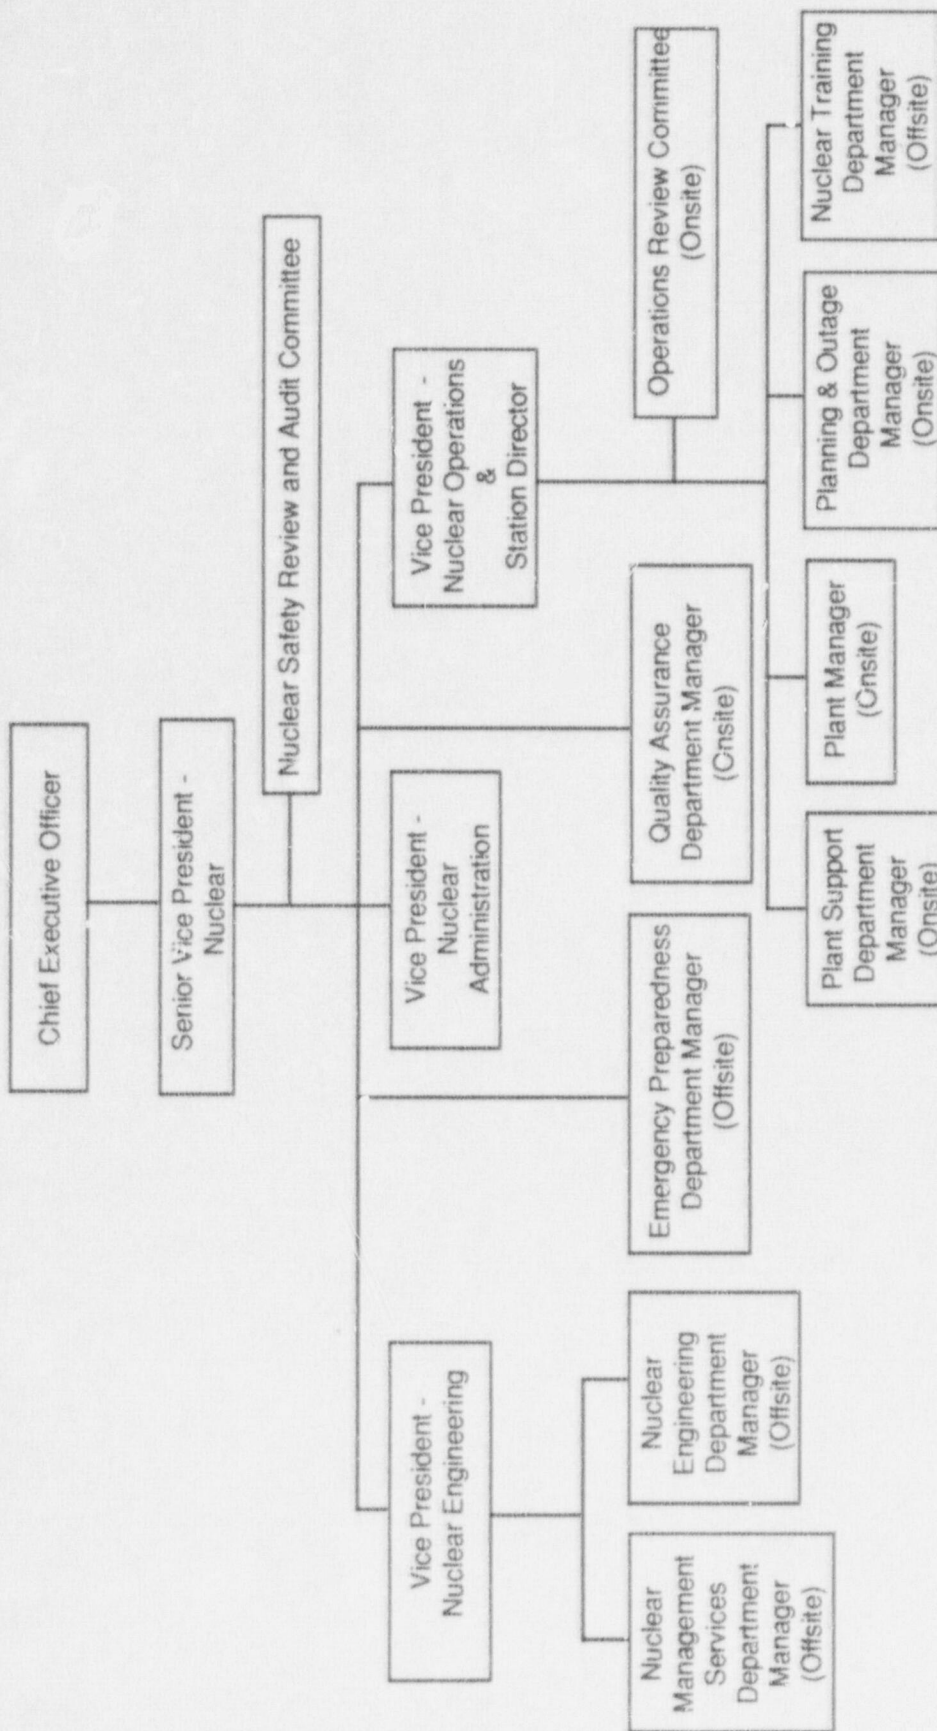

RO - Licensed Reactor Operator
 SRO - Licensed Senior Reactor Operator

¹ The Radiation Protection Manager has direct access to the Station Director.

Pilgrim Station Organization
Figure 6.2-2

8909150250 890905
 PDR ADOCK 05000293
 H PDR