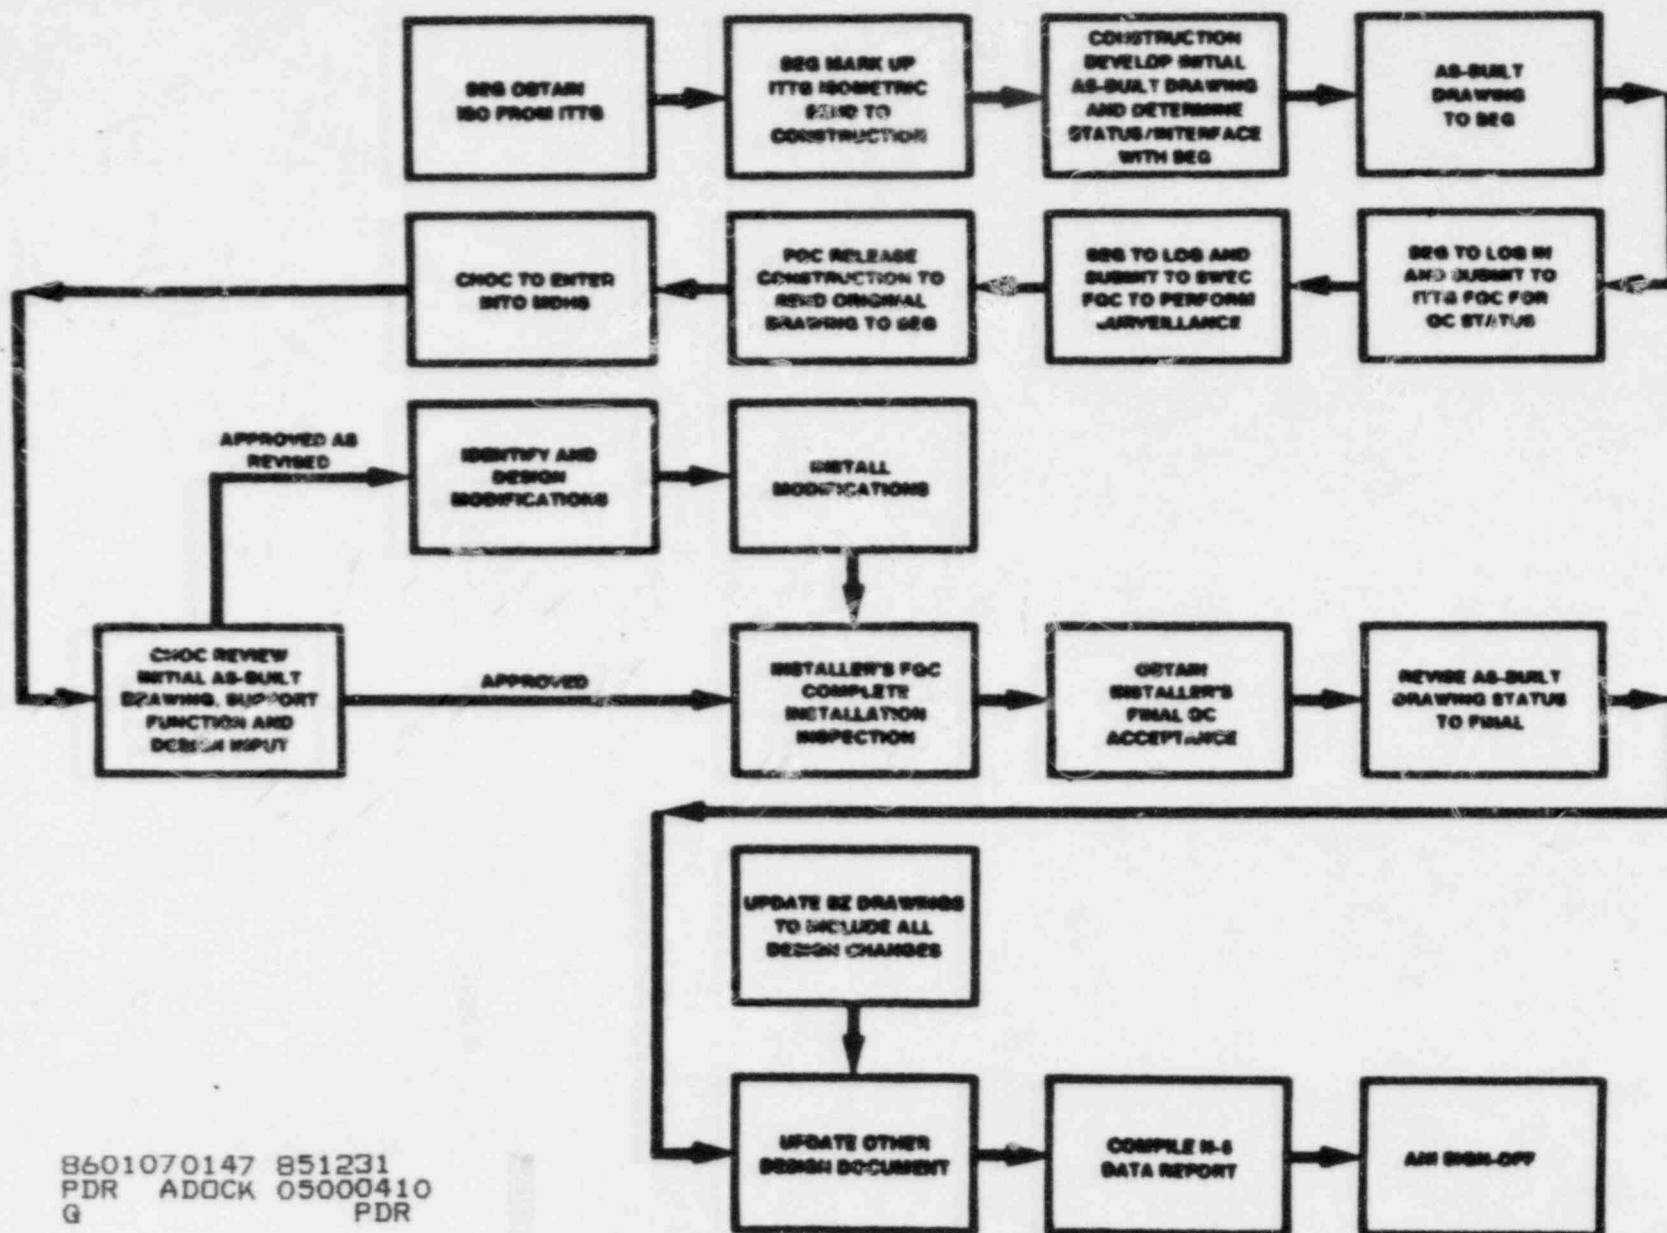

Figure 1: Flow Chart for Large Bore As-Built Piping Review

8601070147 851231
 PDR ADCK 05000410
 G PDR

Figure 1: Flow Chart for Large Bore As-Built Piping Review

8601070147 851231
 PDR ADCK 05000410
 G PDR