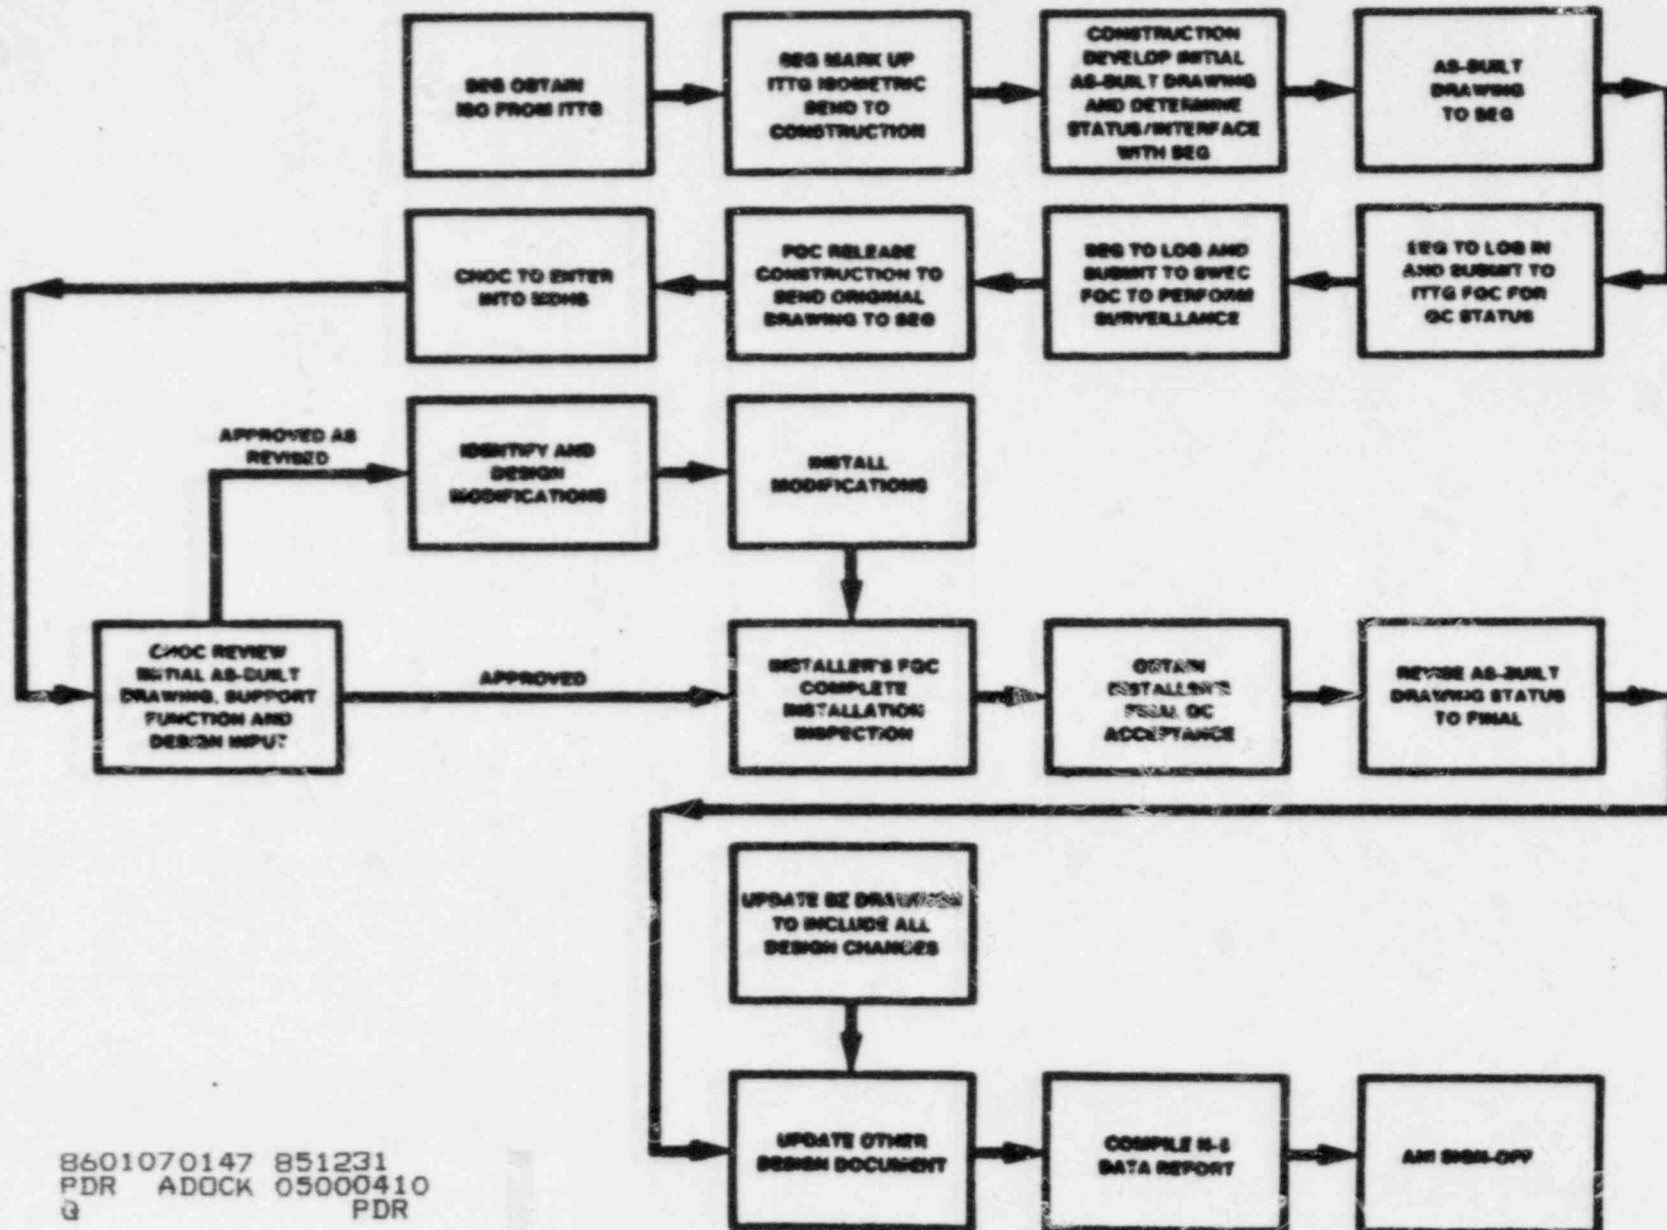

Figure 1: Flow Chart for Large Bore As-Built Piping Review

8601070147 851231
 PDR ADCK 05000410
 G PDR

Figure 1: Flow Chart for Large Bore As-Built Piping Review

8601070147 851231
 PDR ADCK 05000410
 G PDR