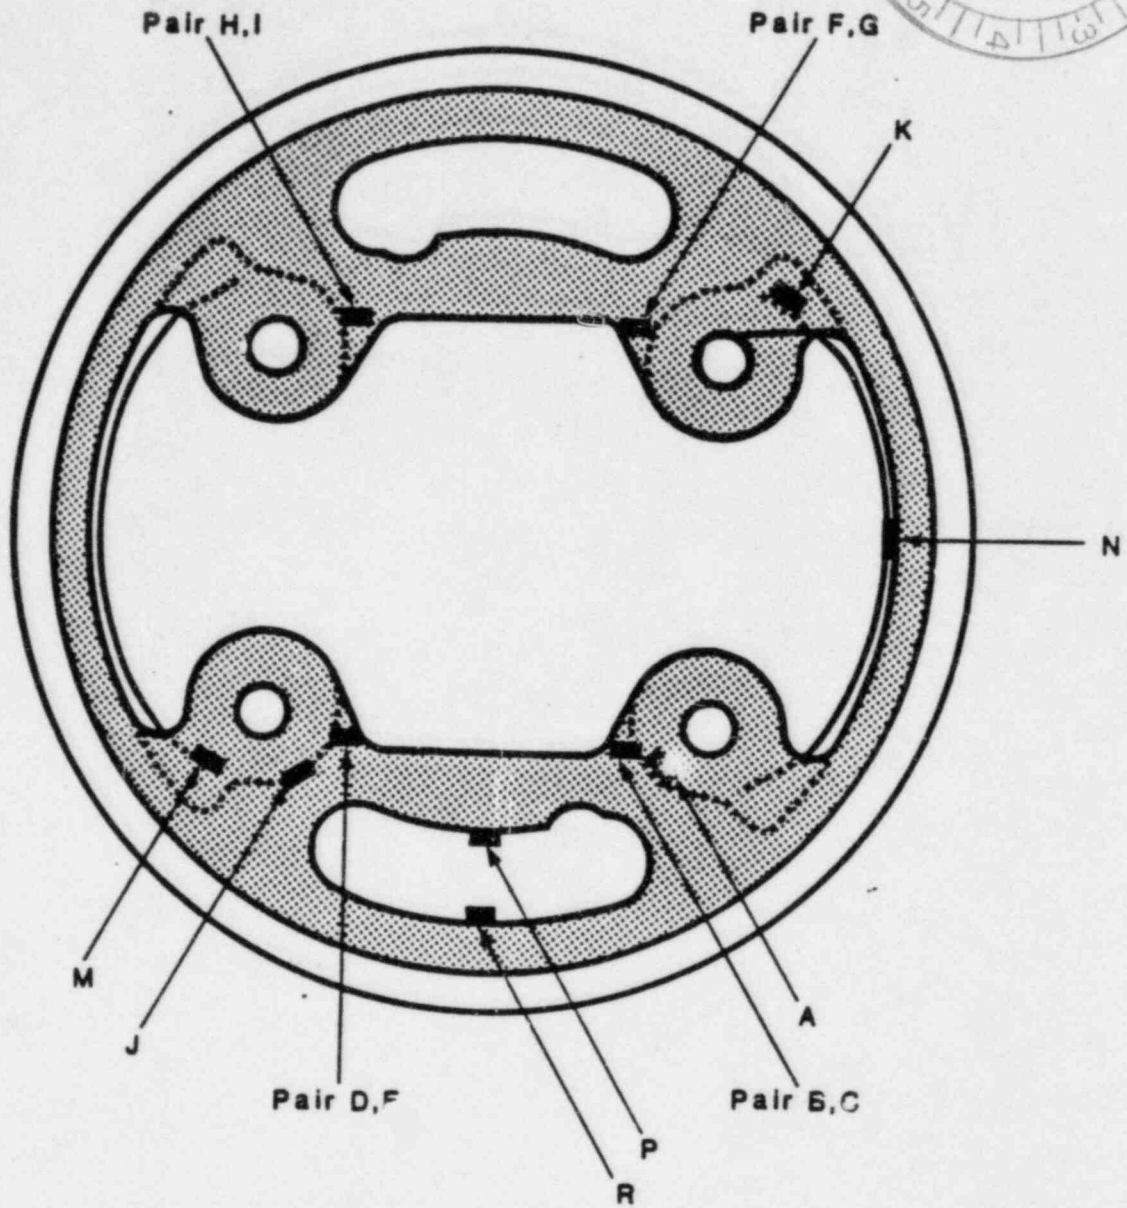

DOCKETED
NOV 27 1984
DOCKETING &
SERVICE BRANCH
SECY-NBC

Location of strain gage rosettes on instrumented AE skirt.

8412140385 840910
PDR ADOCK 05000322
G PDR