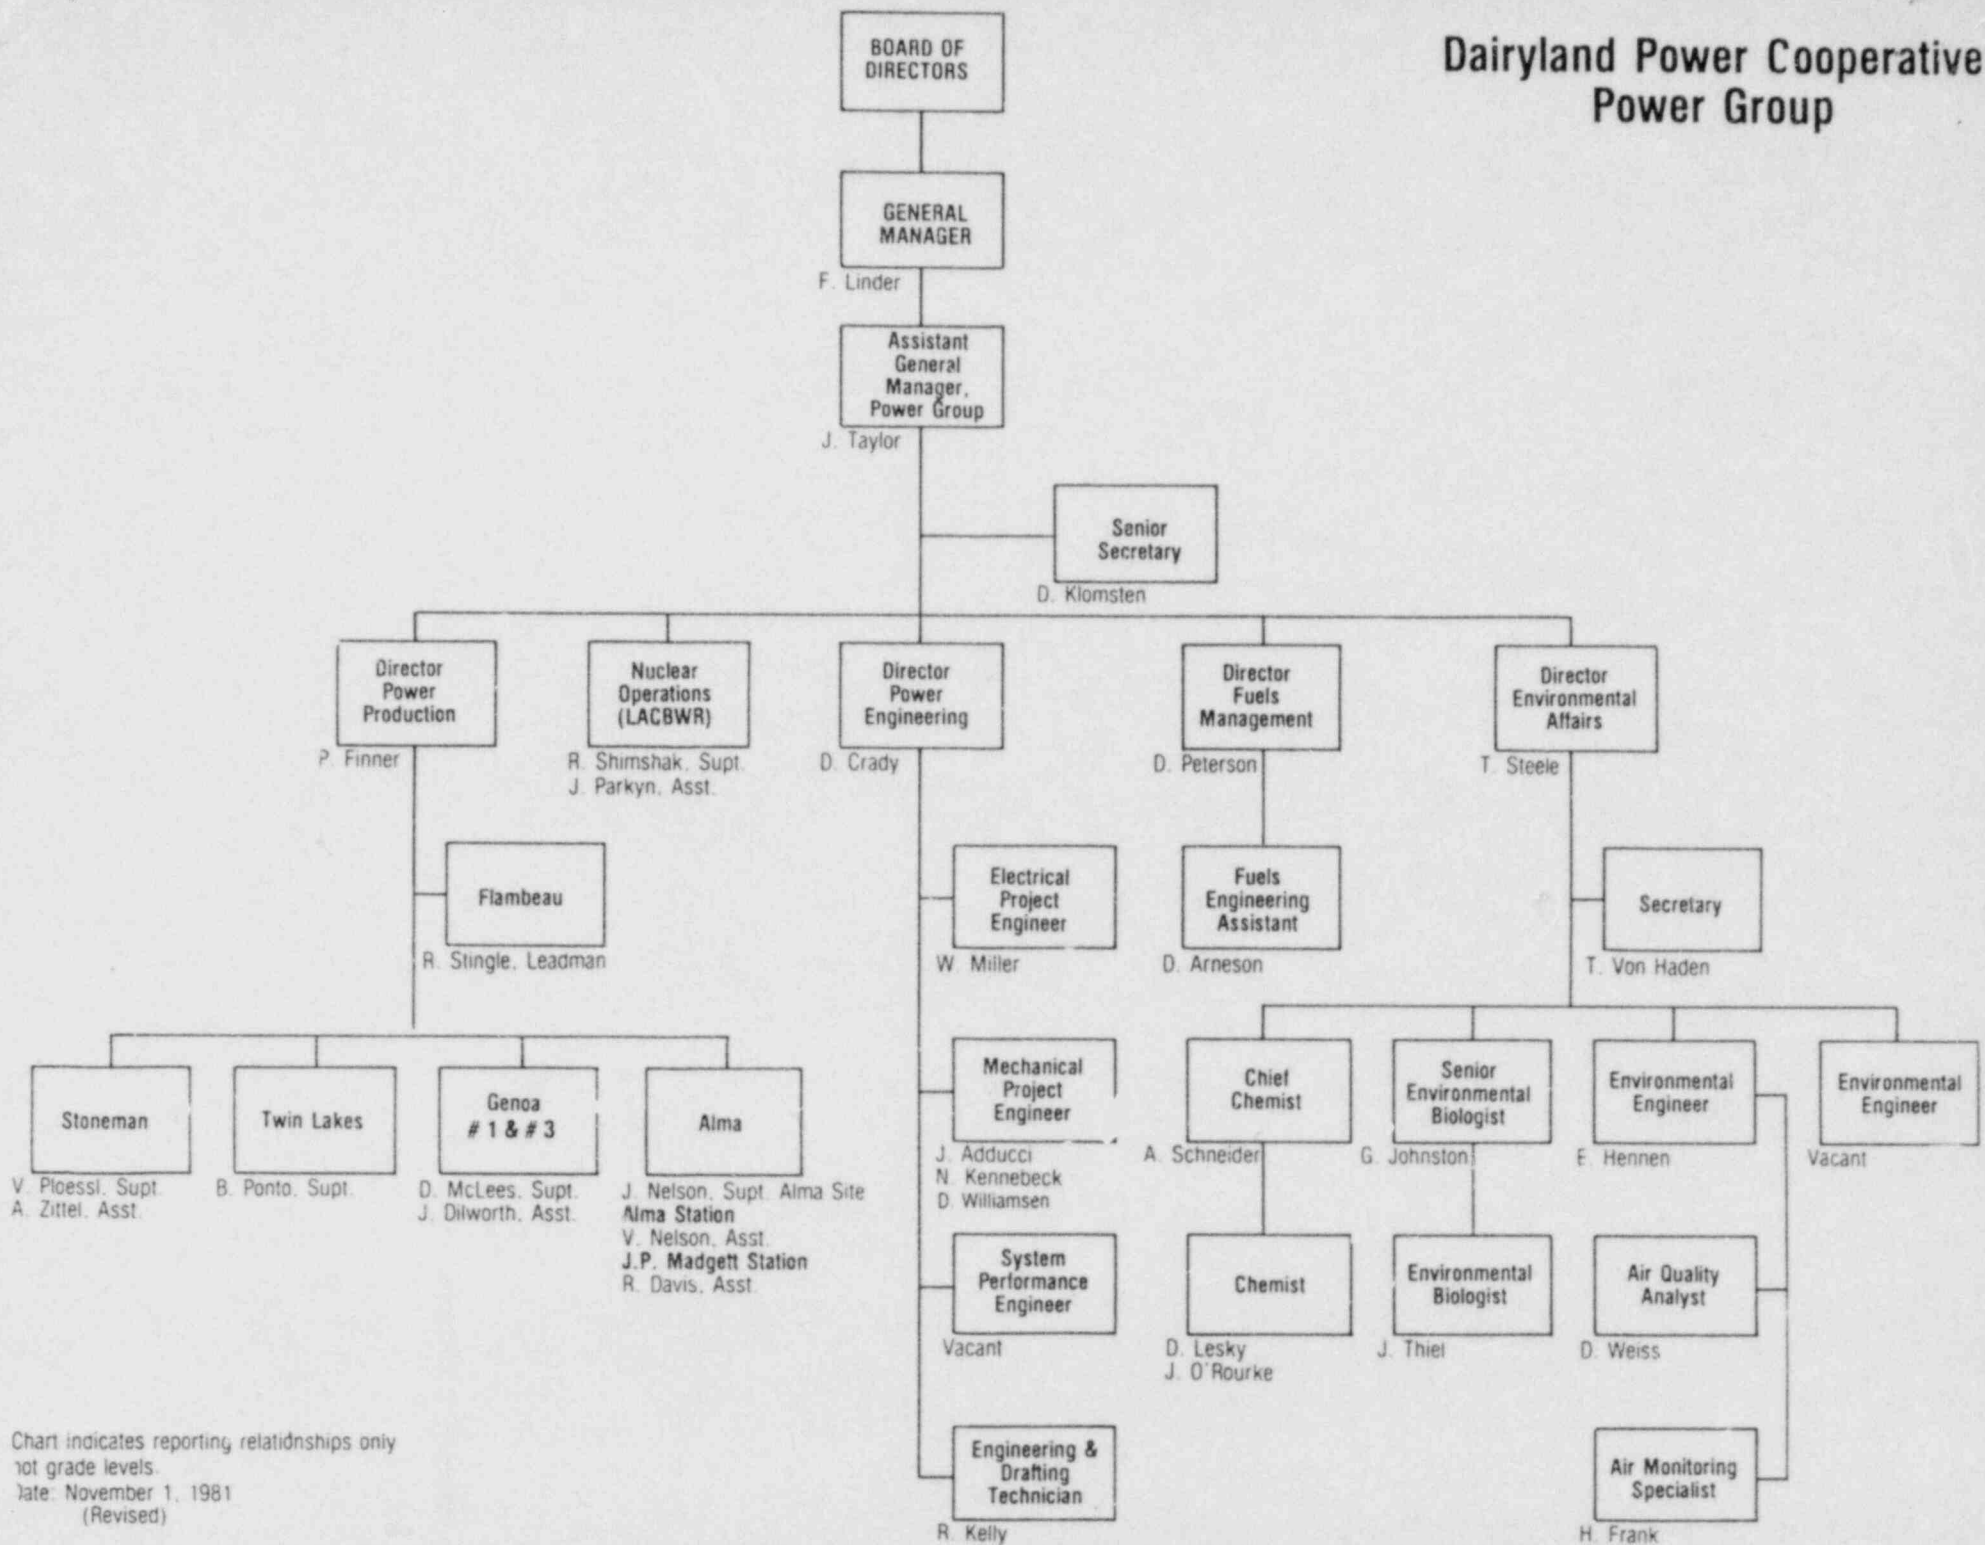

Dairyland Power Cooperative Top Management Organization

8201060420

Chart indicates reporting relationships only,
not grade levels
Date: November 1, 1981
(Revised)

Dairyland Power Cooperative Power Group

Chart indicates reporting relationships only
not grade levels.
Date: November 1, 1981
(Revised)