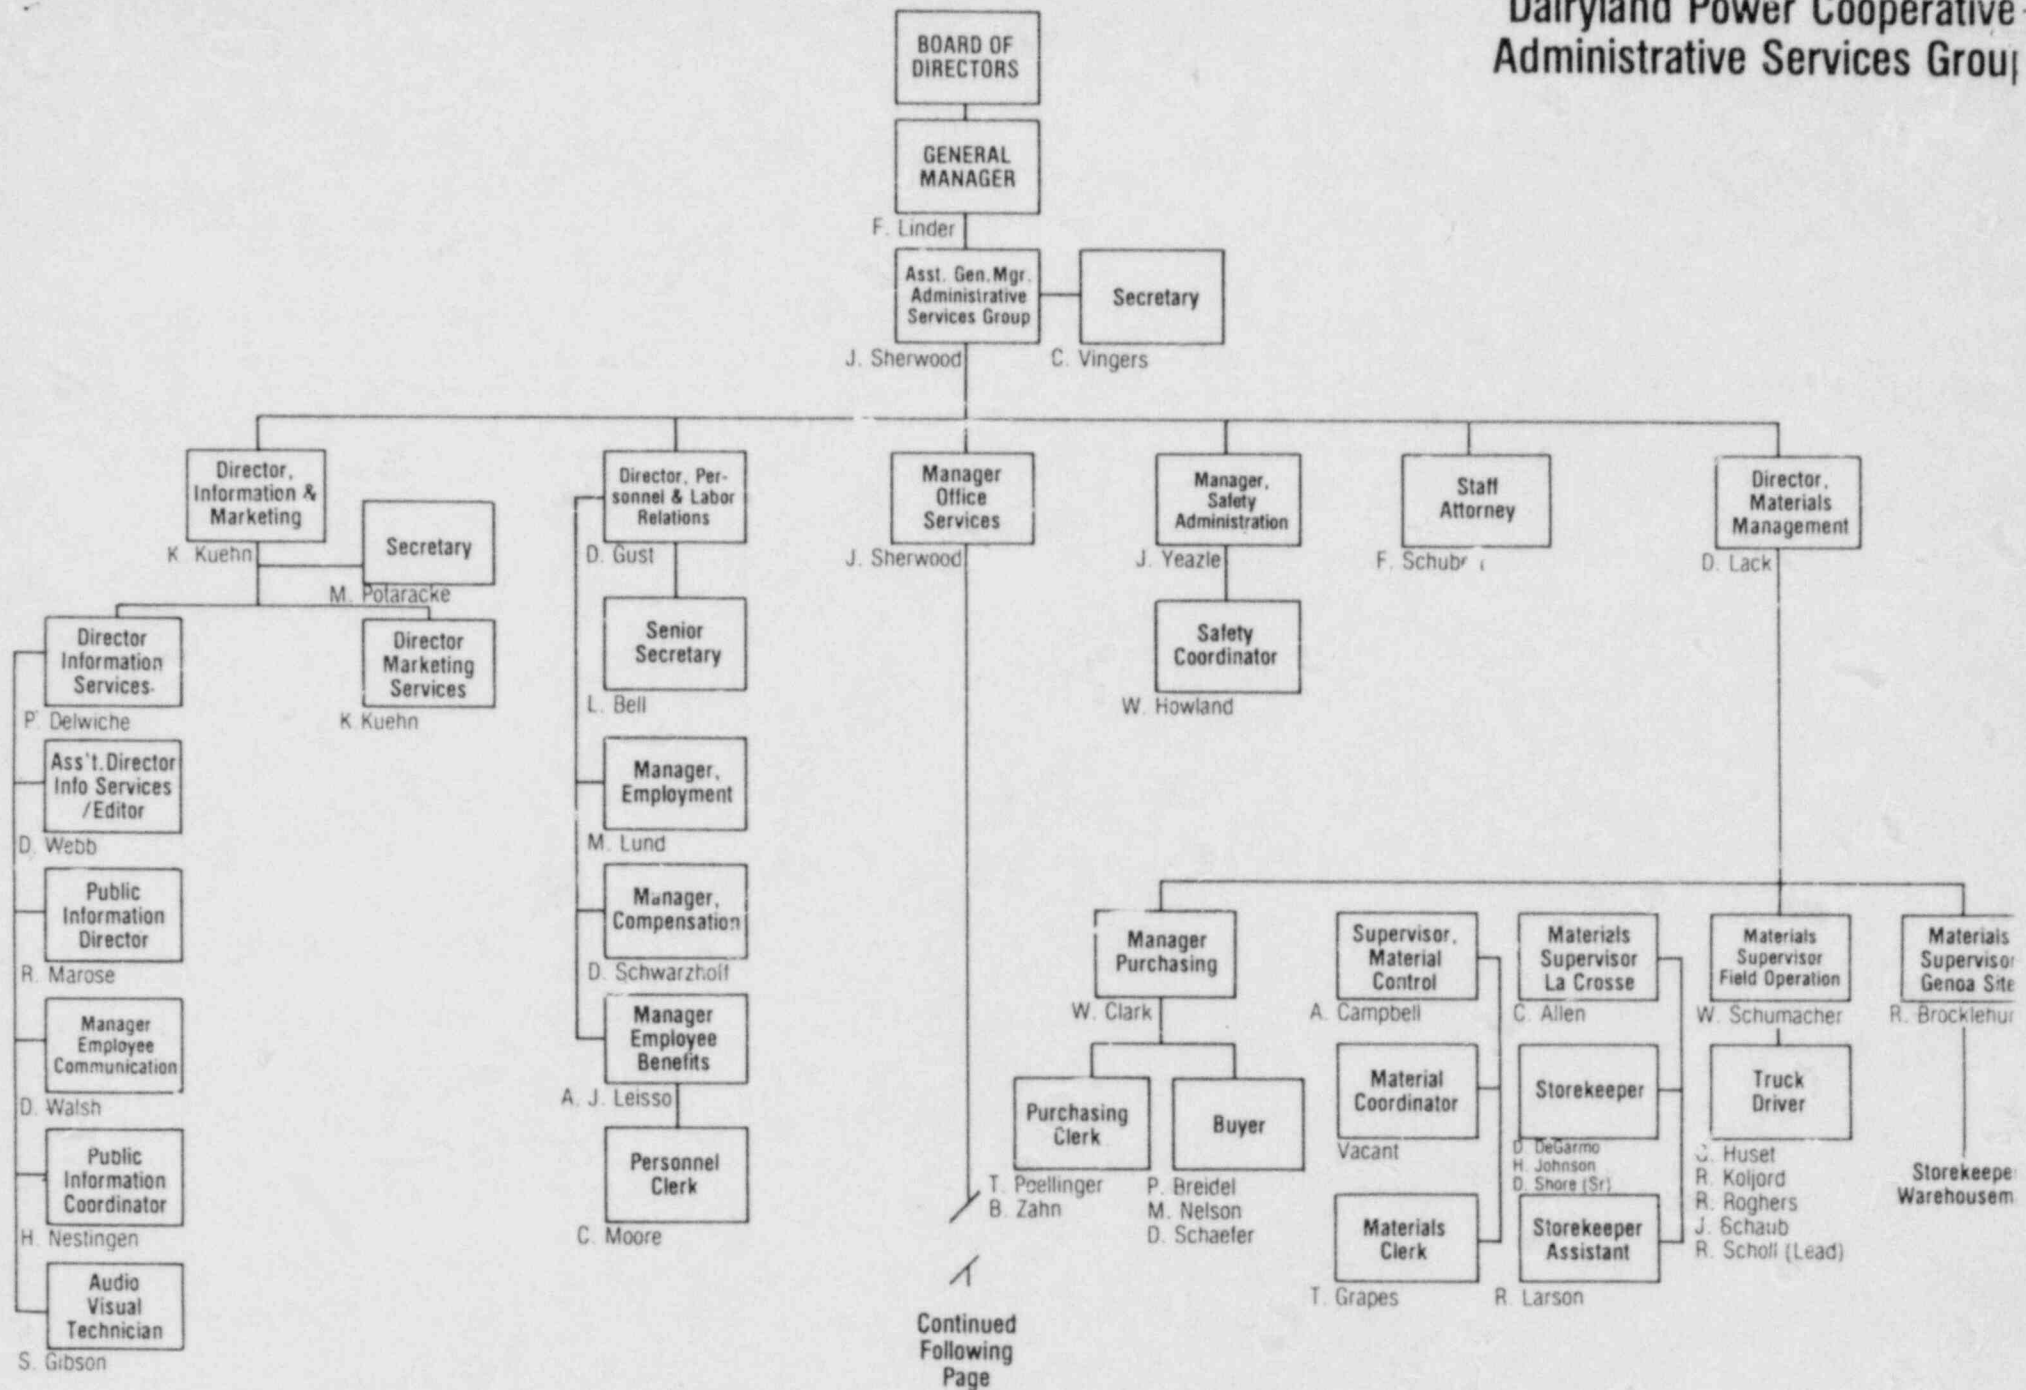

Dairyland Power Cooperative Top Management Organization

8201060420

Chart indicates reporting relationships only,
not grade levels
Date: November 1, 1981
(Revised)

Dairyland Power Cooperative Power Group

Chart indicates reporting relationships only
not grade levels.
Date: November 1, 1981
(Revised)

Dairyland Power Cooperative Systems Engineering Group

Dairyland Power Cooperative Administrative Services Group

Continued
Following
Page

Dairyland Power Cooperative Administrative Services Group

Continued From
Previous Page