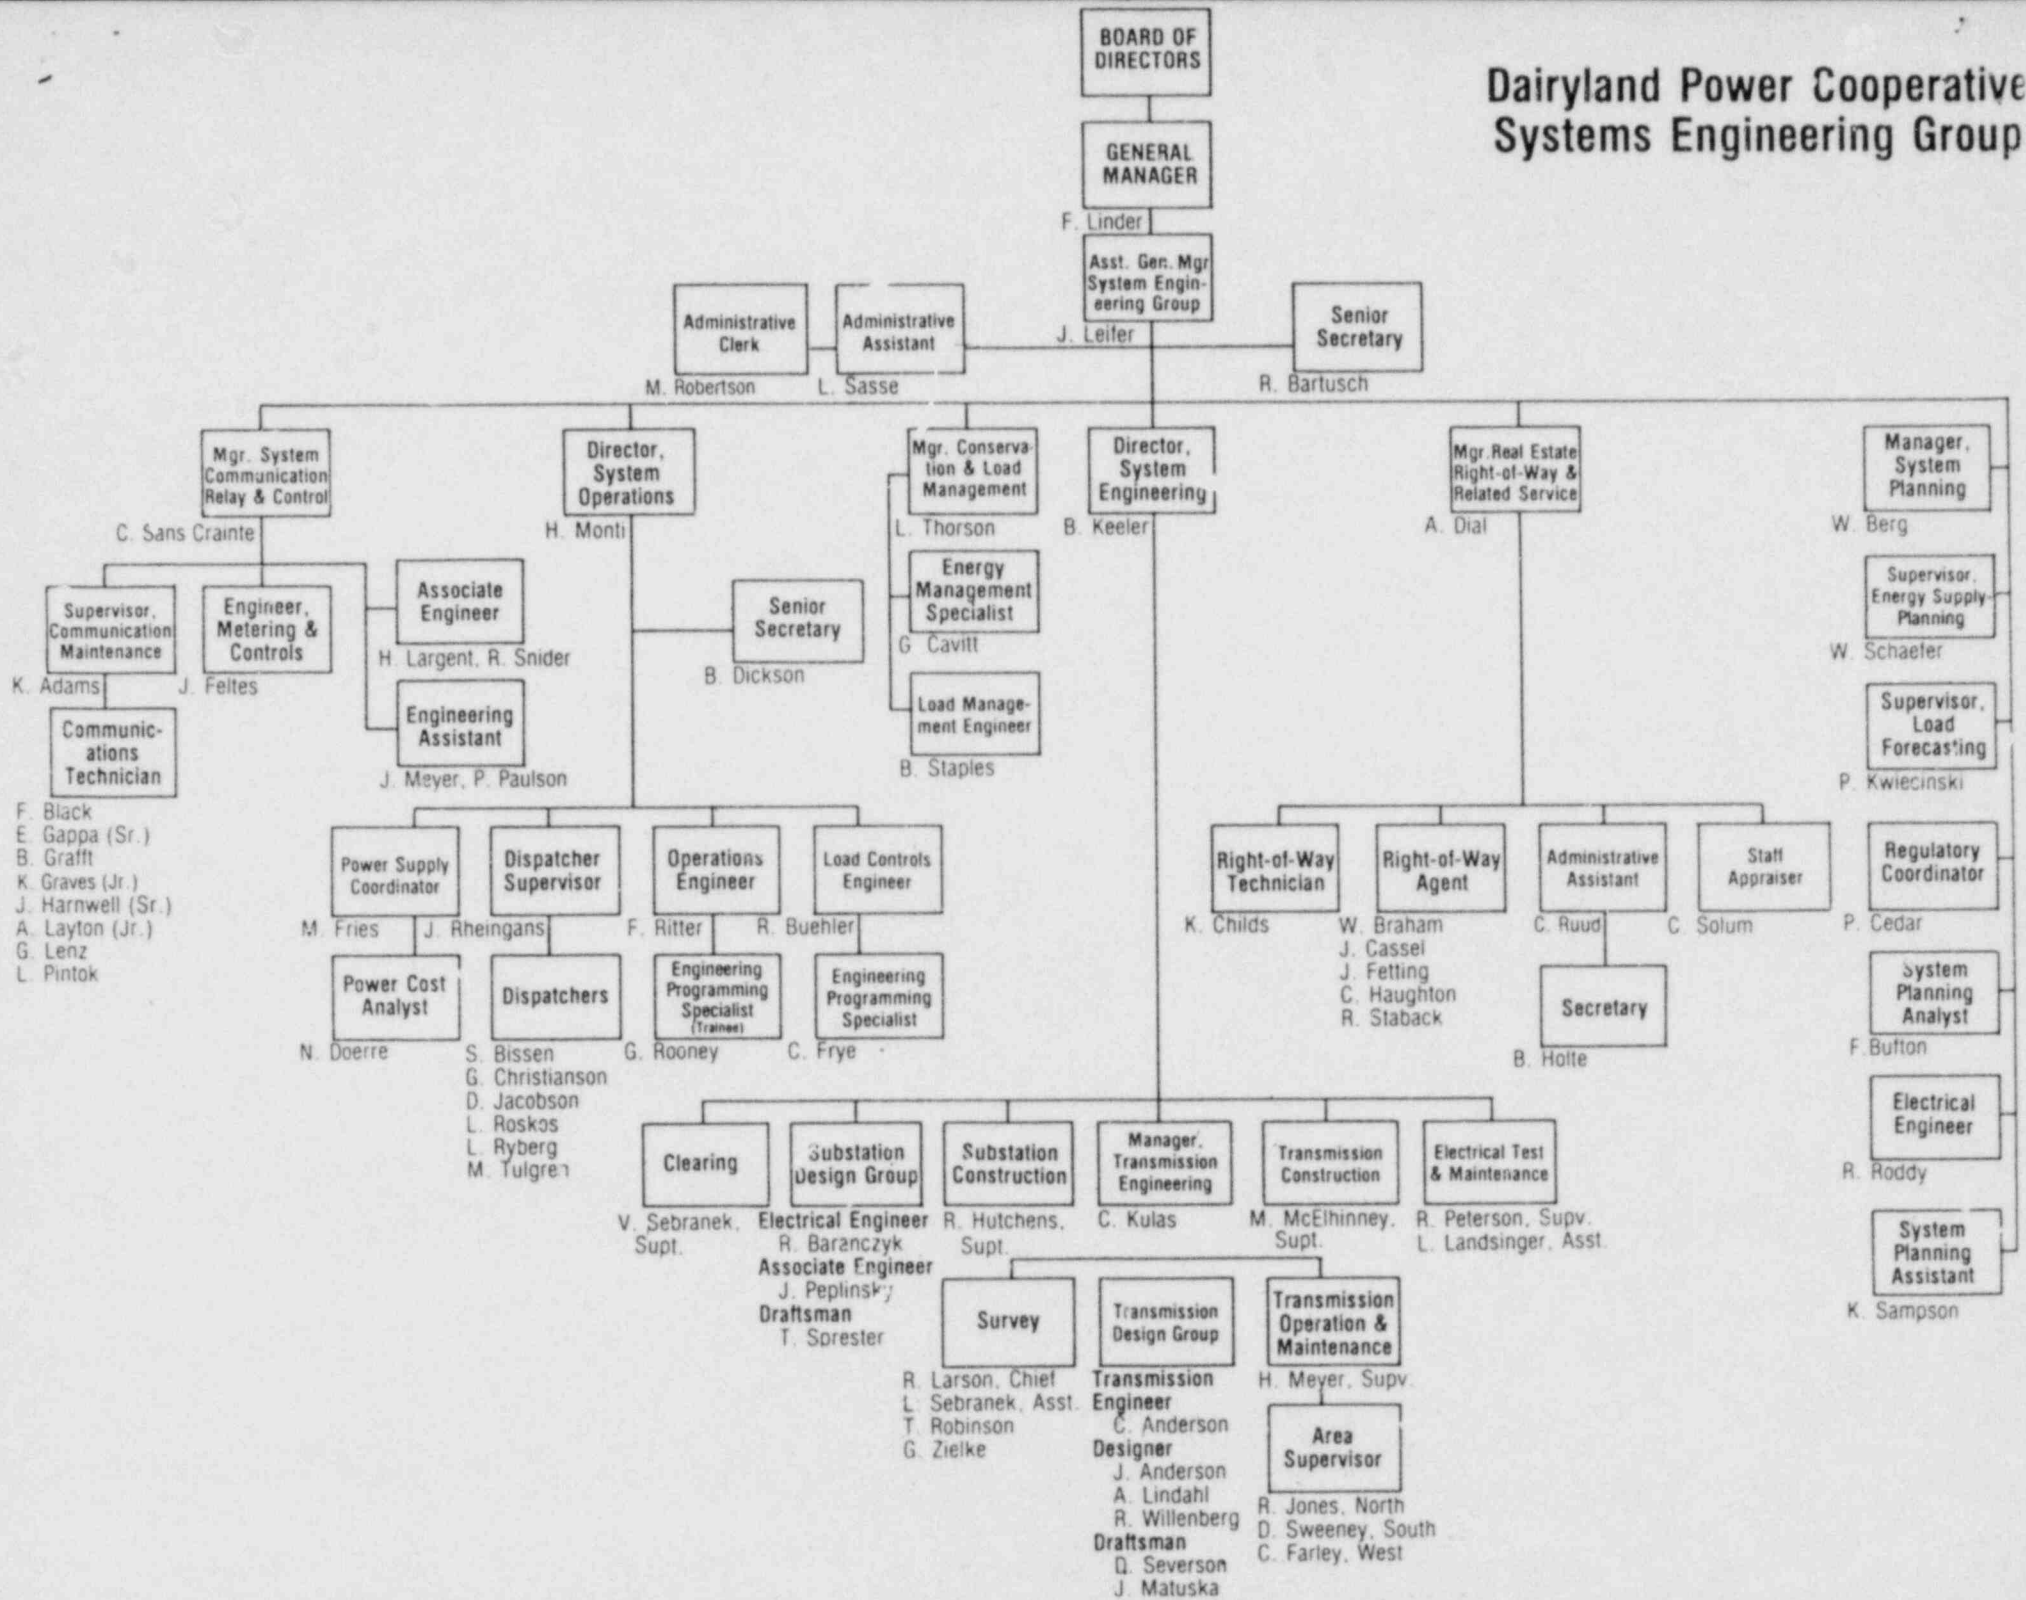

Dairyland Power Cooperative Top Management Organization

8201060420

Chart indicates reporting relationships only,
not grade levels
Date: November 1, 1981
(Revised)

Dairyland Power Cooperative Power Group

Chart indicates reporting relationships only
not grade levels.
Date: November 1, 1981
(Revised)

Dairyland Power Cooperative Systems Engineering Group

Dairyland Power Cooperative Administrative Services Group

Continued
Following
Page

Dairyland Power Cooperative Administrative Services Group

Continued From
Previous Page