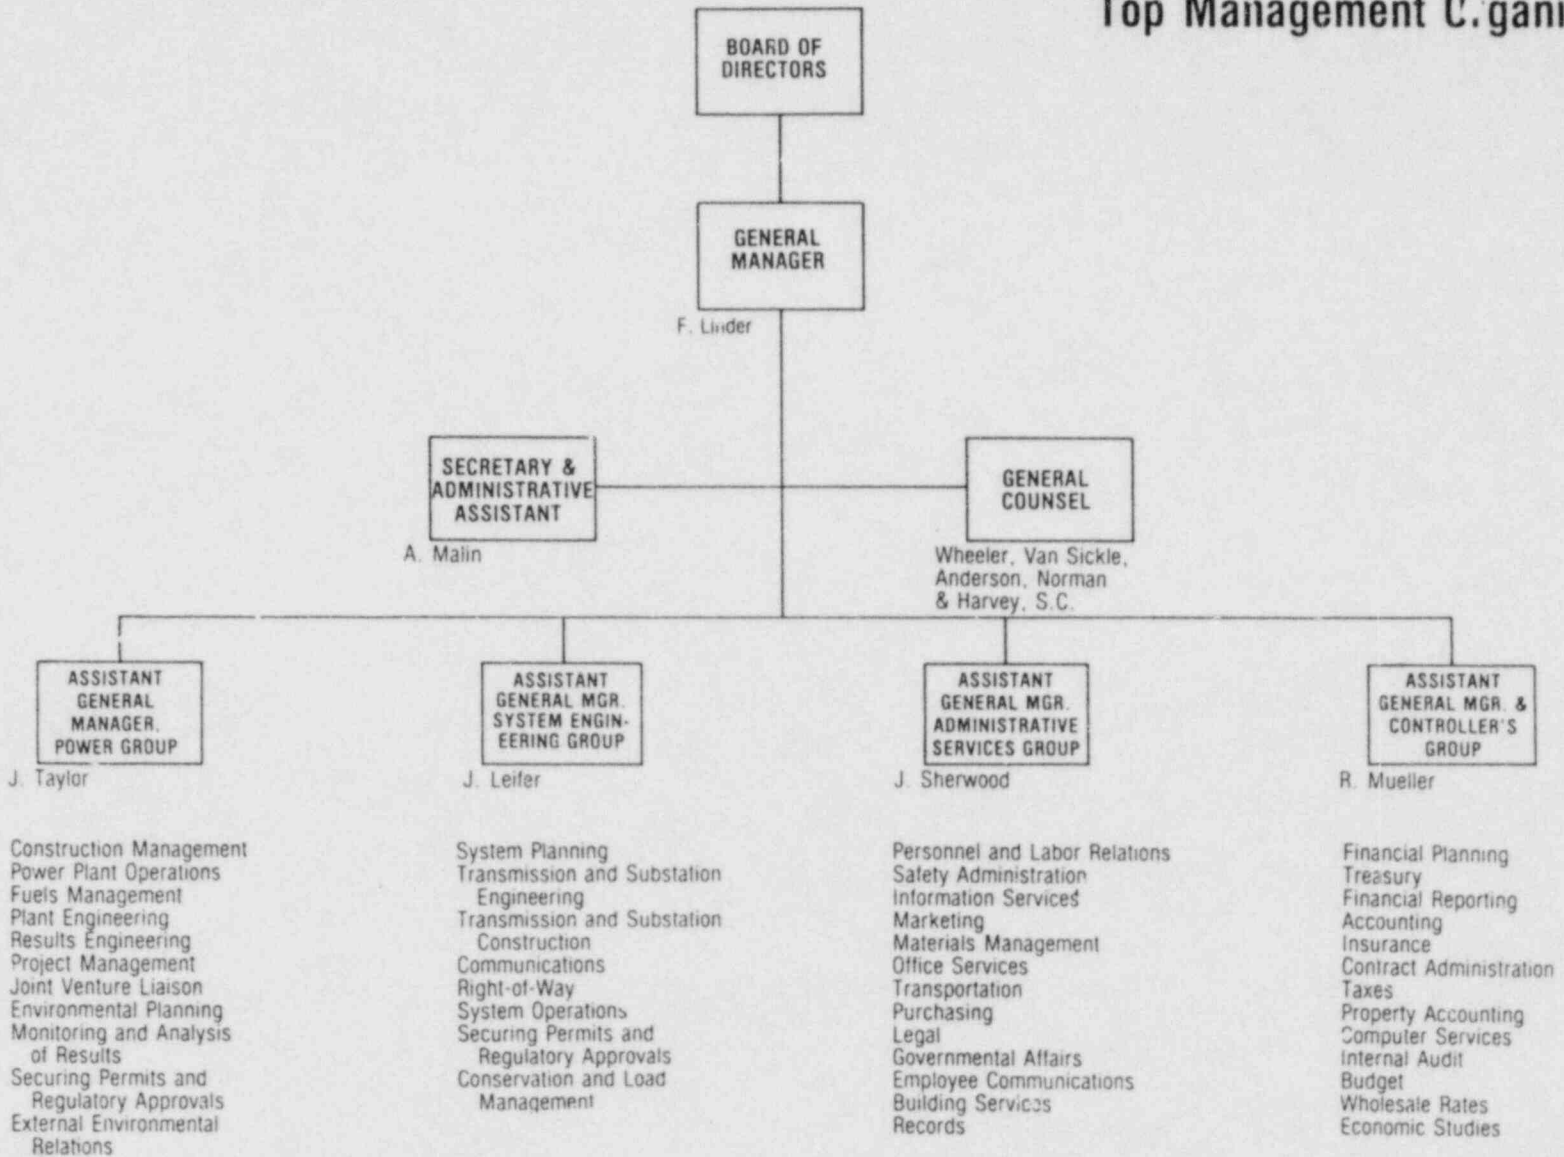

Dairyland Power Cooperative Top Management Organization

8201060420

Chart indicates reporting relationships only,
not grade levels
Date: November 1, 1981
(Revised)

Dairyland Power Cooperative Power Group

Chart indicates reporting relationships only
not grade levels.
Date: November 1, 1981
(Revised)