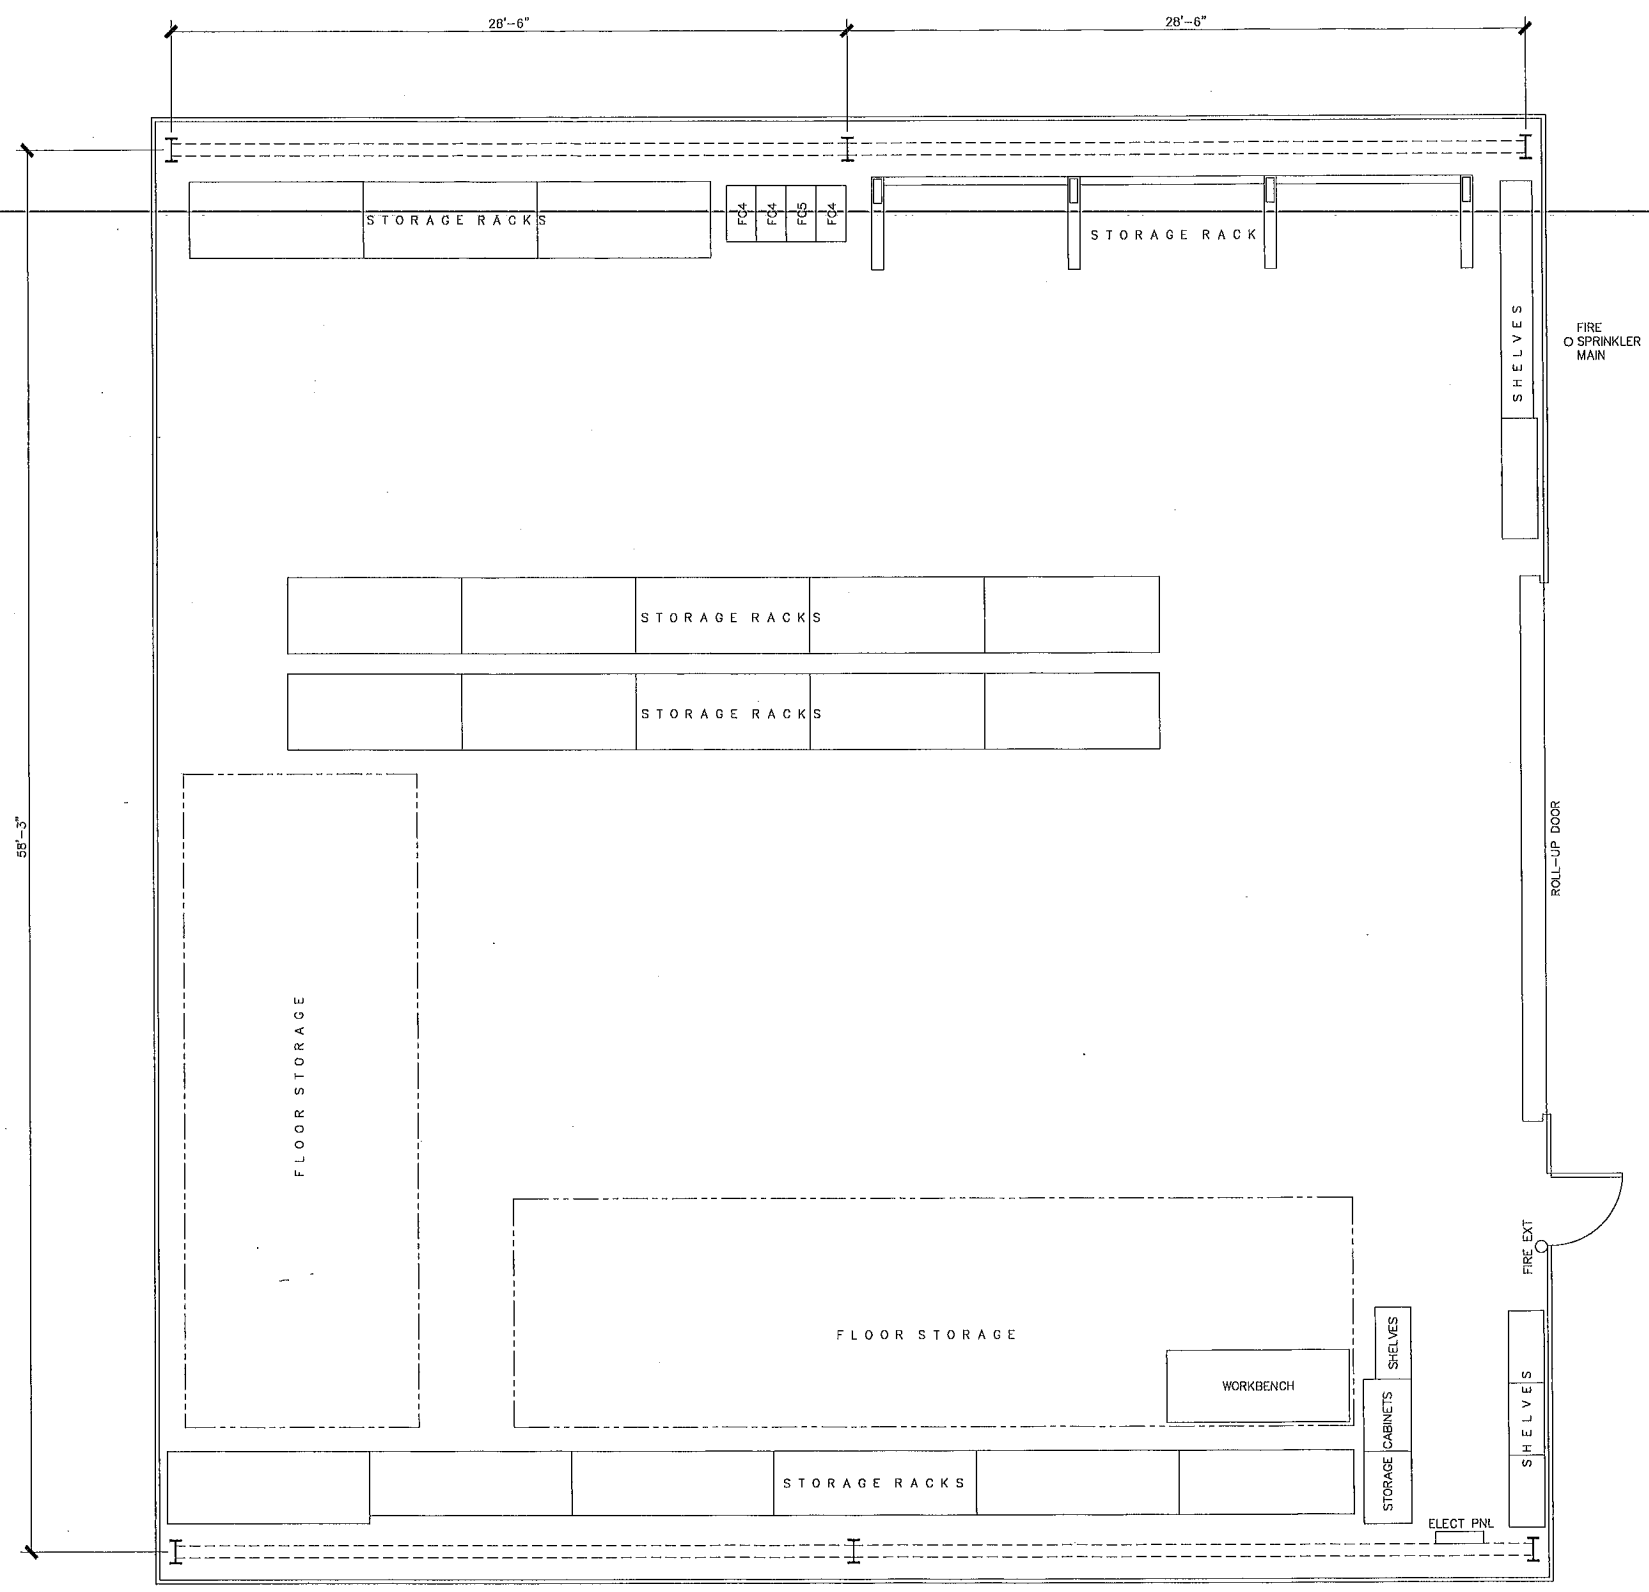

REVISION	DATE	BY

G-22
STARYARD WAREHOUSE
3574 SF