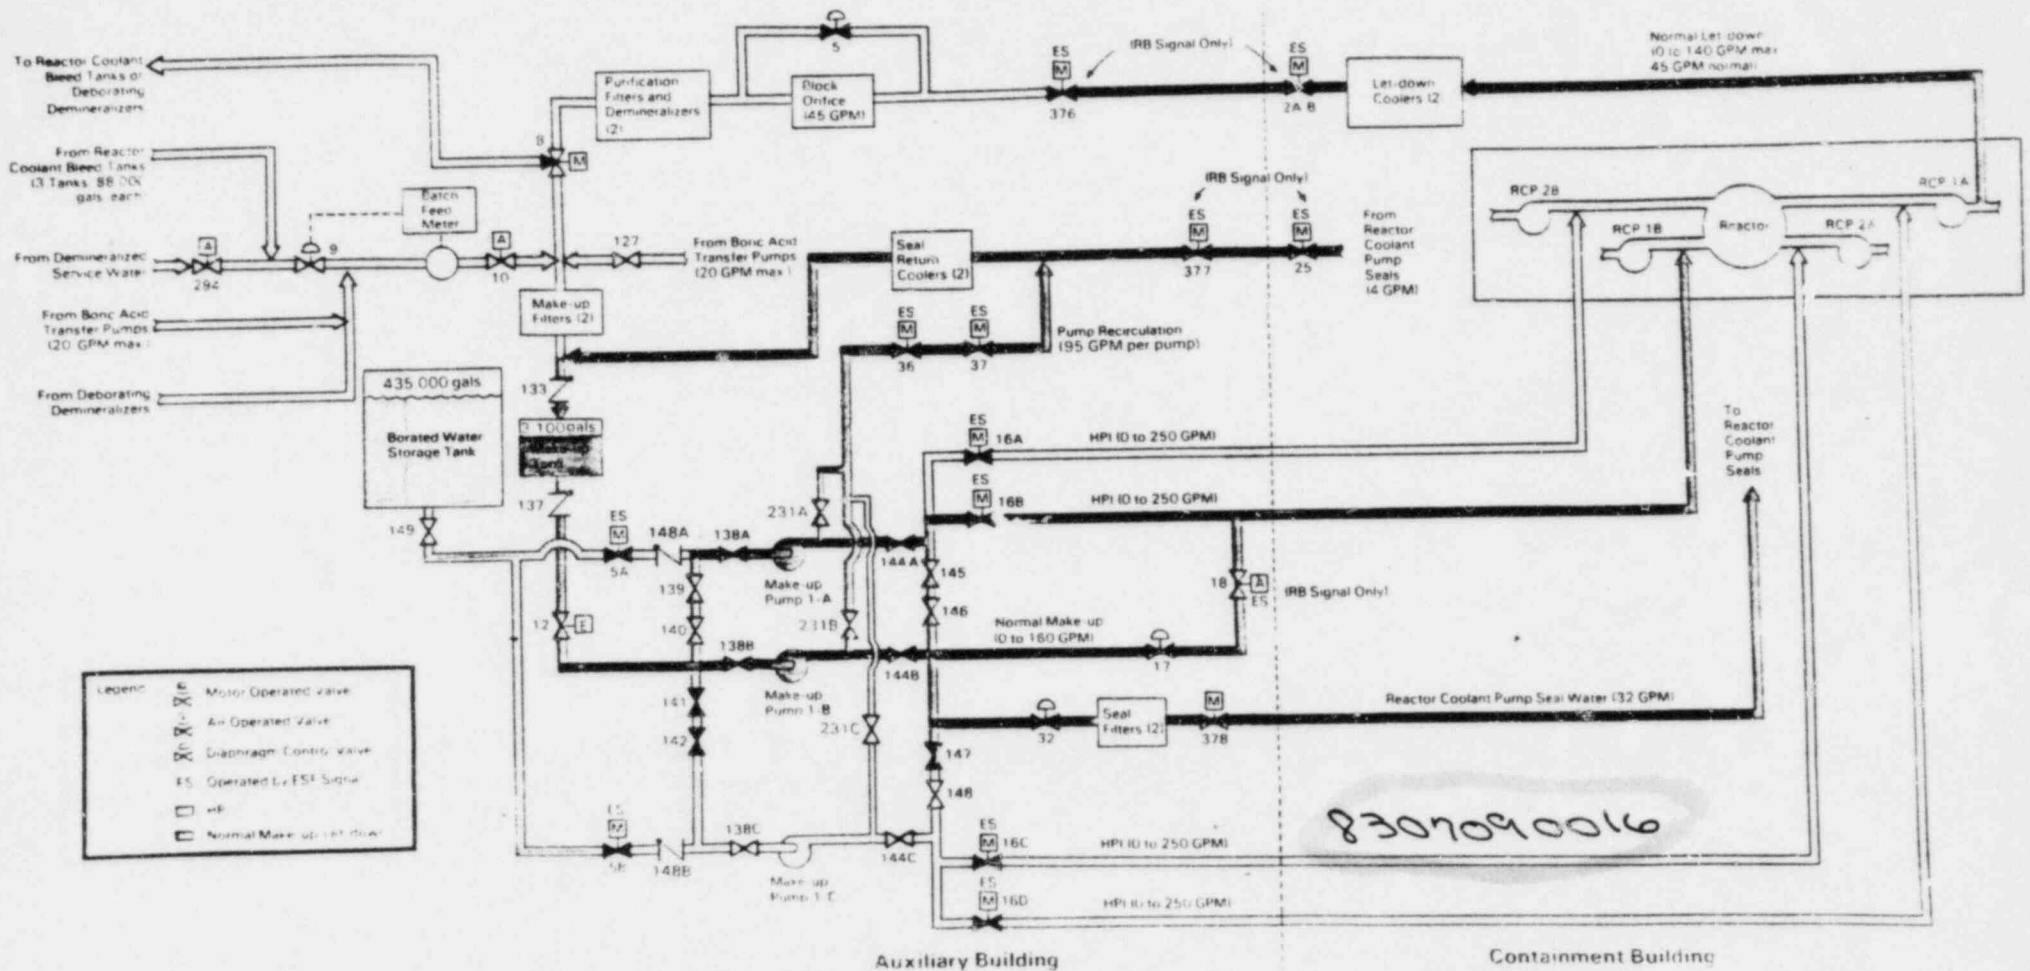

GPU 3019A

# Make-up/Let-down System, Make-up Mode following Reactor Trip

8307090016

- Legend:
- Motor Operated Valve
  - Air Operated Valve
  - Diaphragm Control Valve
  - ES Operated by ESF Signal
  - HPI
  - Normal Make-up Let-down