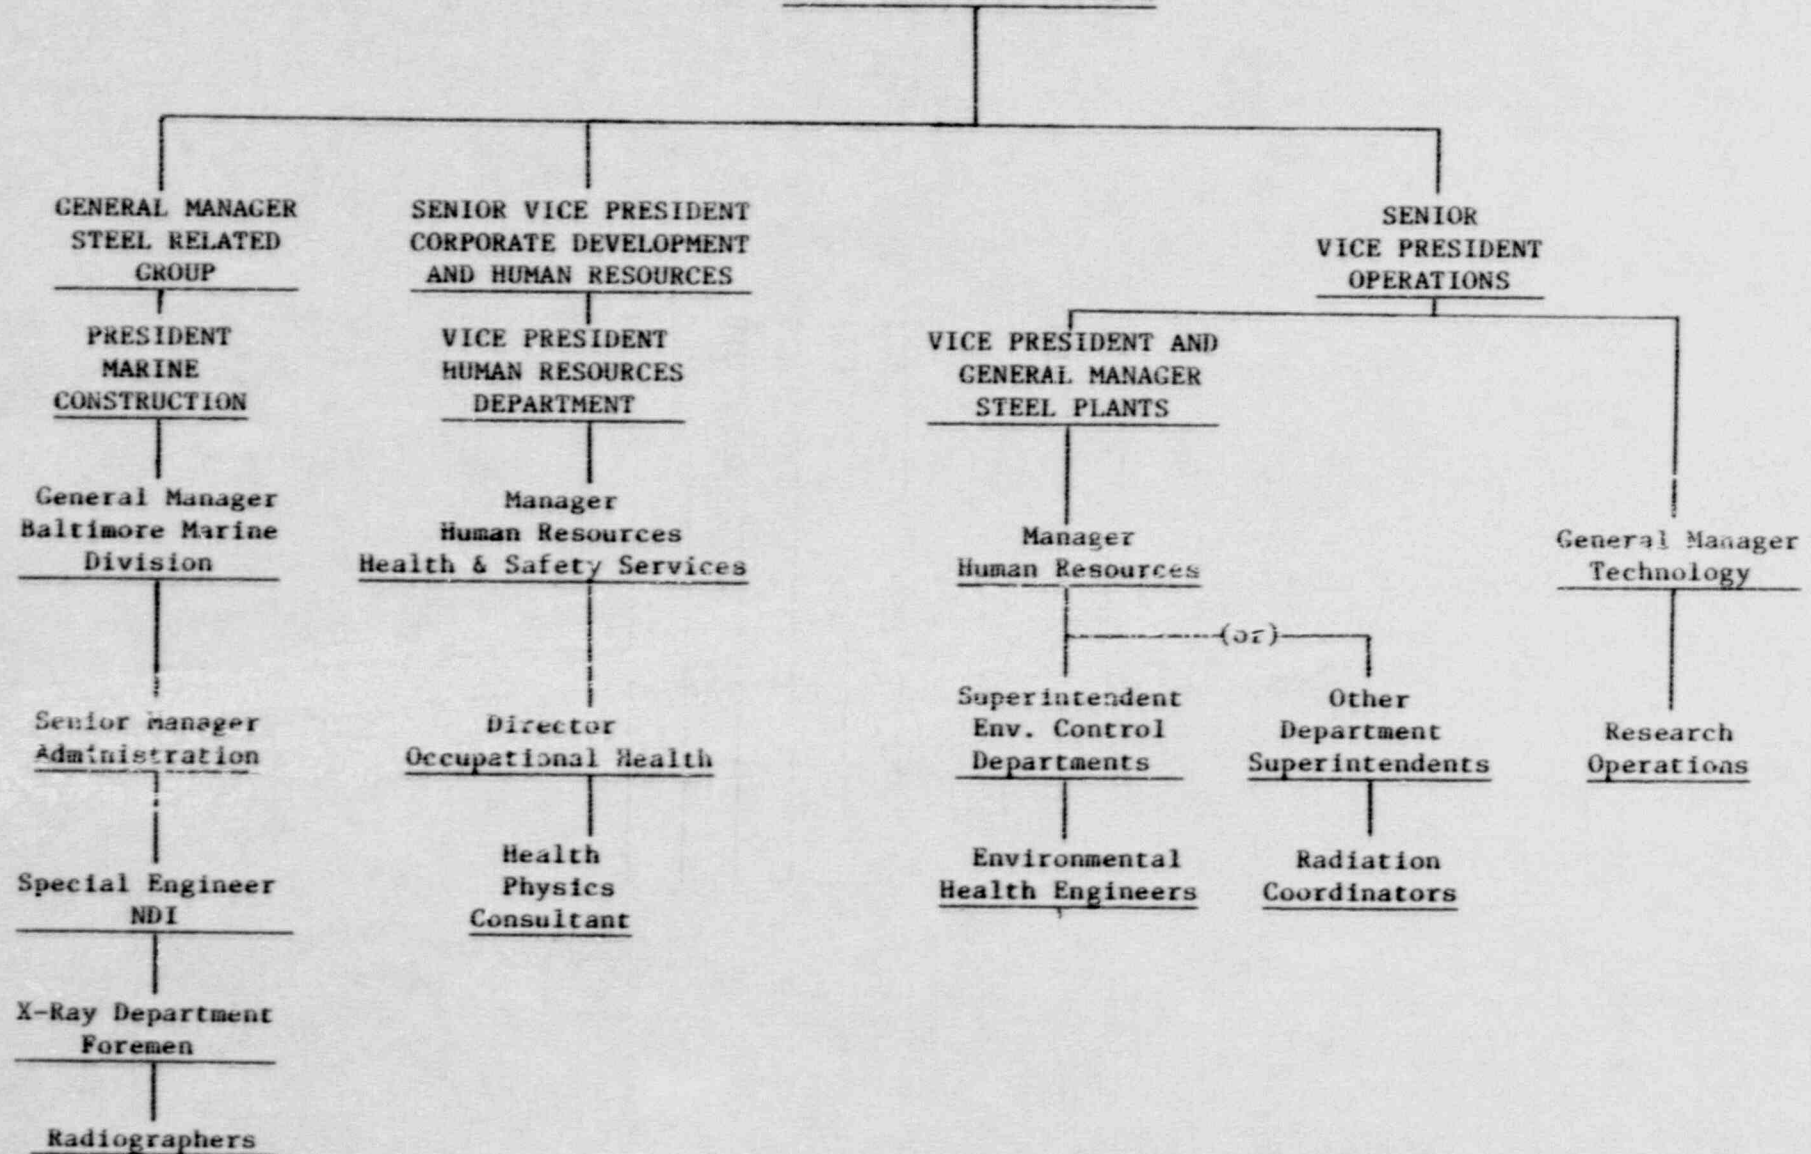

ORGANIZATIONAL STRUCTURE

CHIEF EXECUTIVE OFFICER

9001120086 891222
PER ADOCK 07100197
C PDC