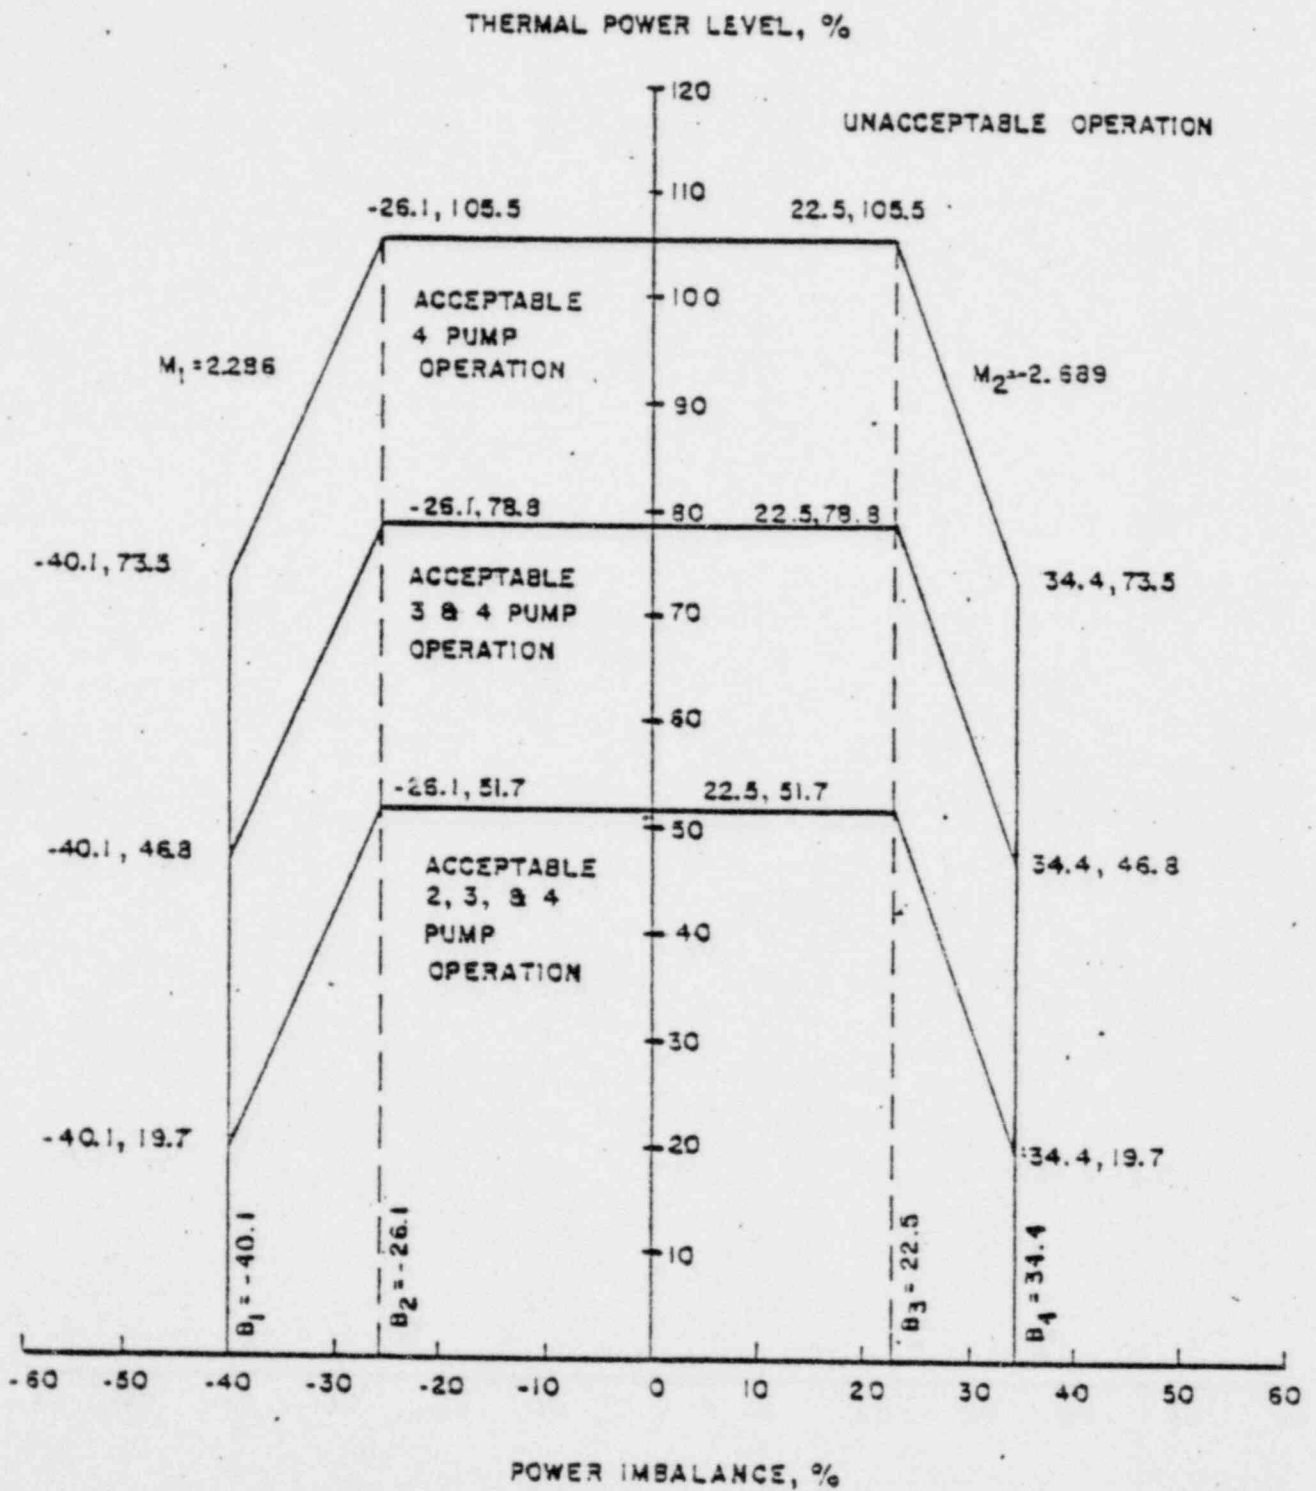

PROTECTIVE SYSTEM MAXIMUM  
ALLOWABLE SETPOINTS  
UNIT 2

OCONEE NUCLEAR STATION  
Figure 2.3-2B

PROTECTIVE SYSTEM MAXIMUM  
ALLOWABLE SETPOINTS  
UNIT 3

2.3-10

OCONEE NUCLEAR STATION

Figure 2.3-2C