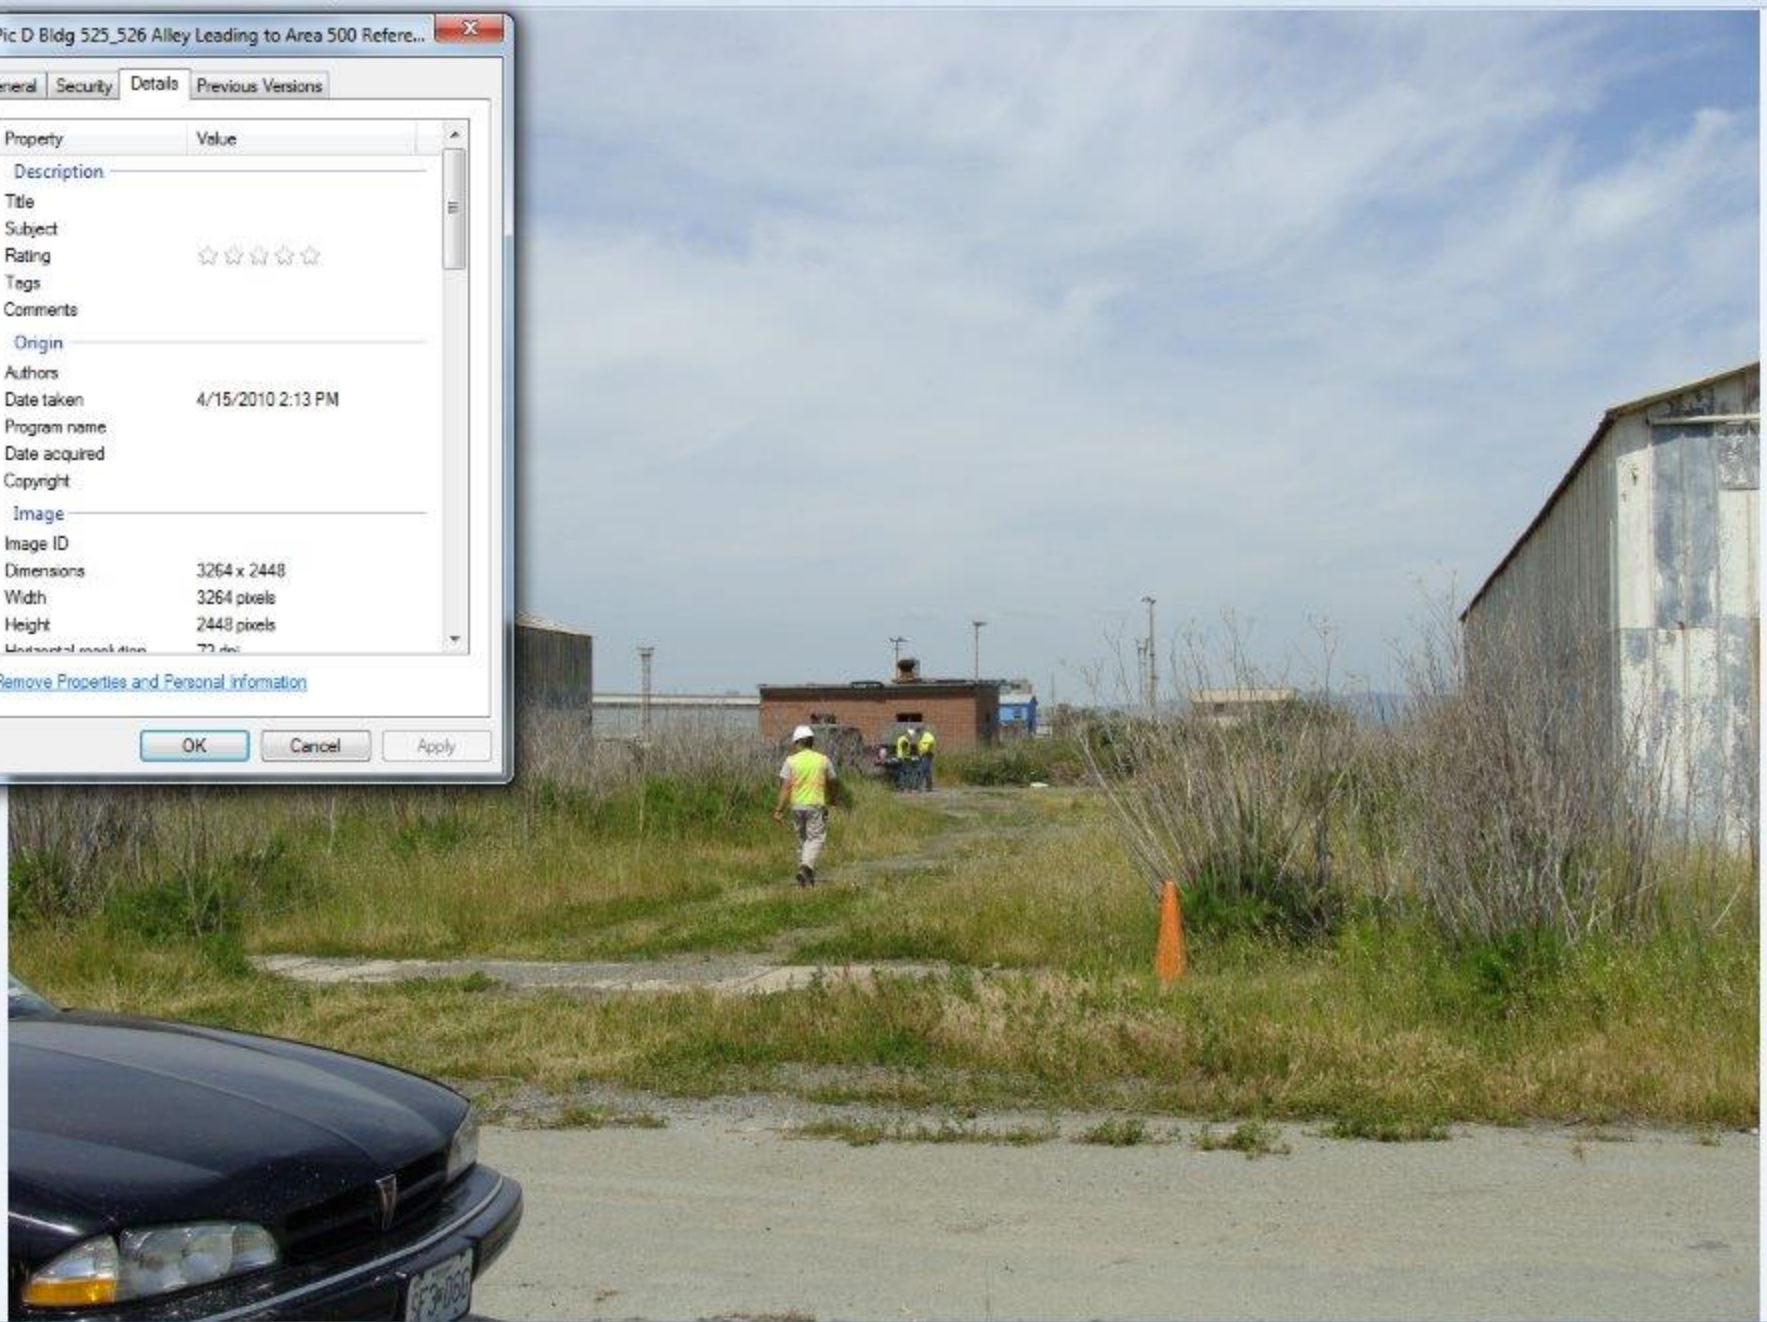

Pic D Bldg 525_526 Alley Leading to Area 500 Referenc...

General Security Details Previous Versions

Property	Value
Description	
Title	
Subject	
Rating	☆☆☆☆☆
Tags	
Comments	
Origin	
Authors	
Date taken	4/15/2010 2:13 PM
Program name	
Date acquired	
Copyright	
Image	
Image ID	
Dimensions	3264 x 2448
Width	3264 pixels
Height	2448 pixels
Horizontal resolution	72 dpi

[Remove Properties and Personal Information](#)

OK Cancel Apply

Windows Photo Viewer navigation controls: zoom in, zoom out, previous, play, next, refresh, close.