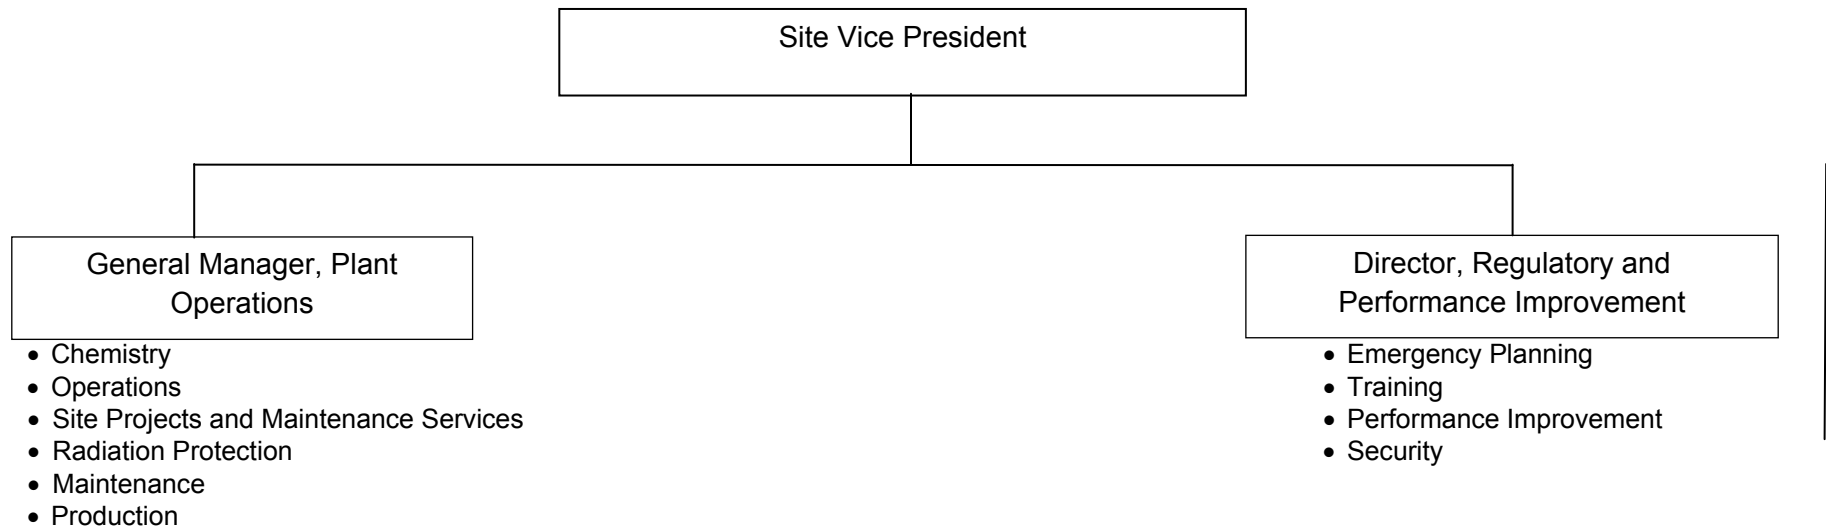

PALISADES NUCLEAR PLANT ORGANIZATION

**PLANT SPECIFIC TITLES FOR GENERIC TITLES  
LOCATED IN THE TECHNICAL SPECIFICATIONS**

Technical Specifications Generic Title (Sections 5.1 and 5.2)	Corresponding Plant Specific Title
Plant Superintendent	General Manager Plant Operations
Shift Supervisor	Shift Manager
Individual providing advisory technical support to the plant operations shift crew	Shift Engineer