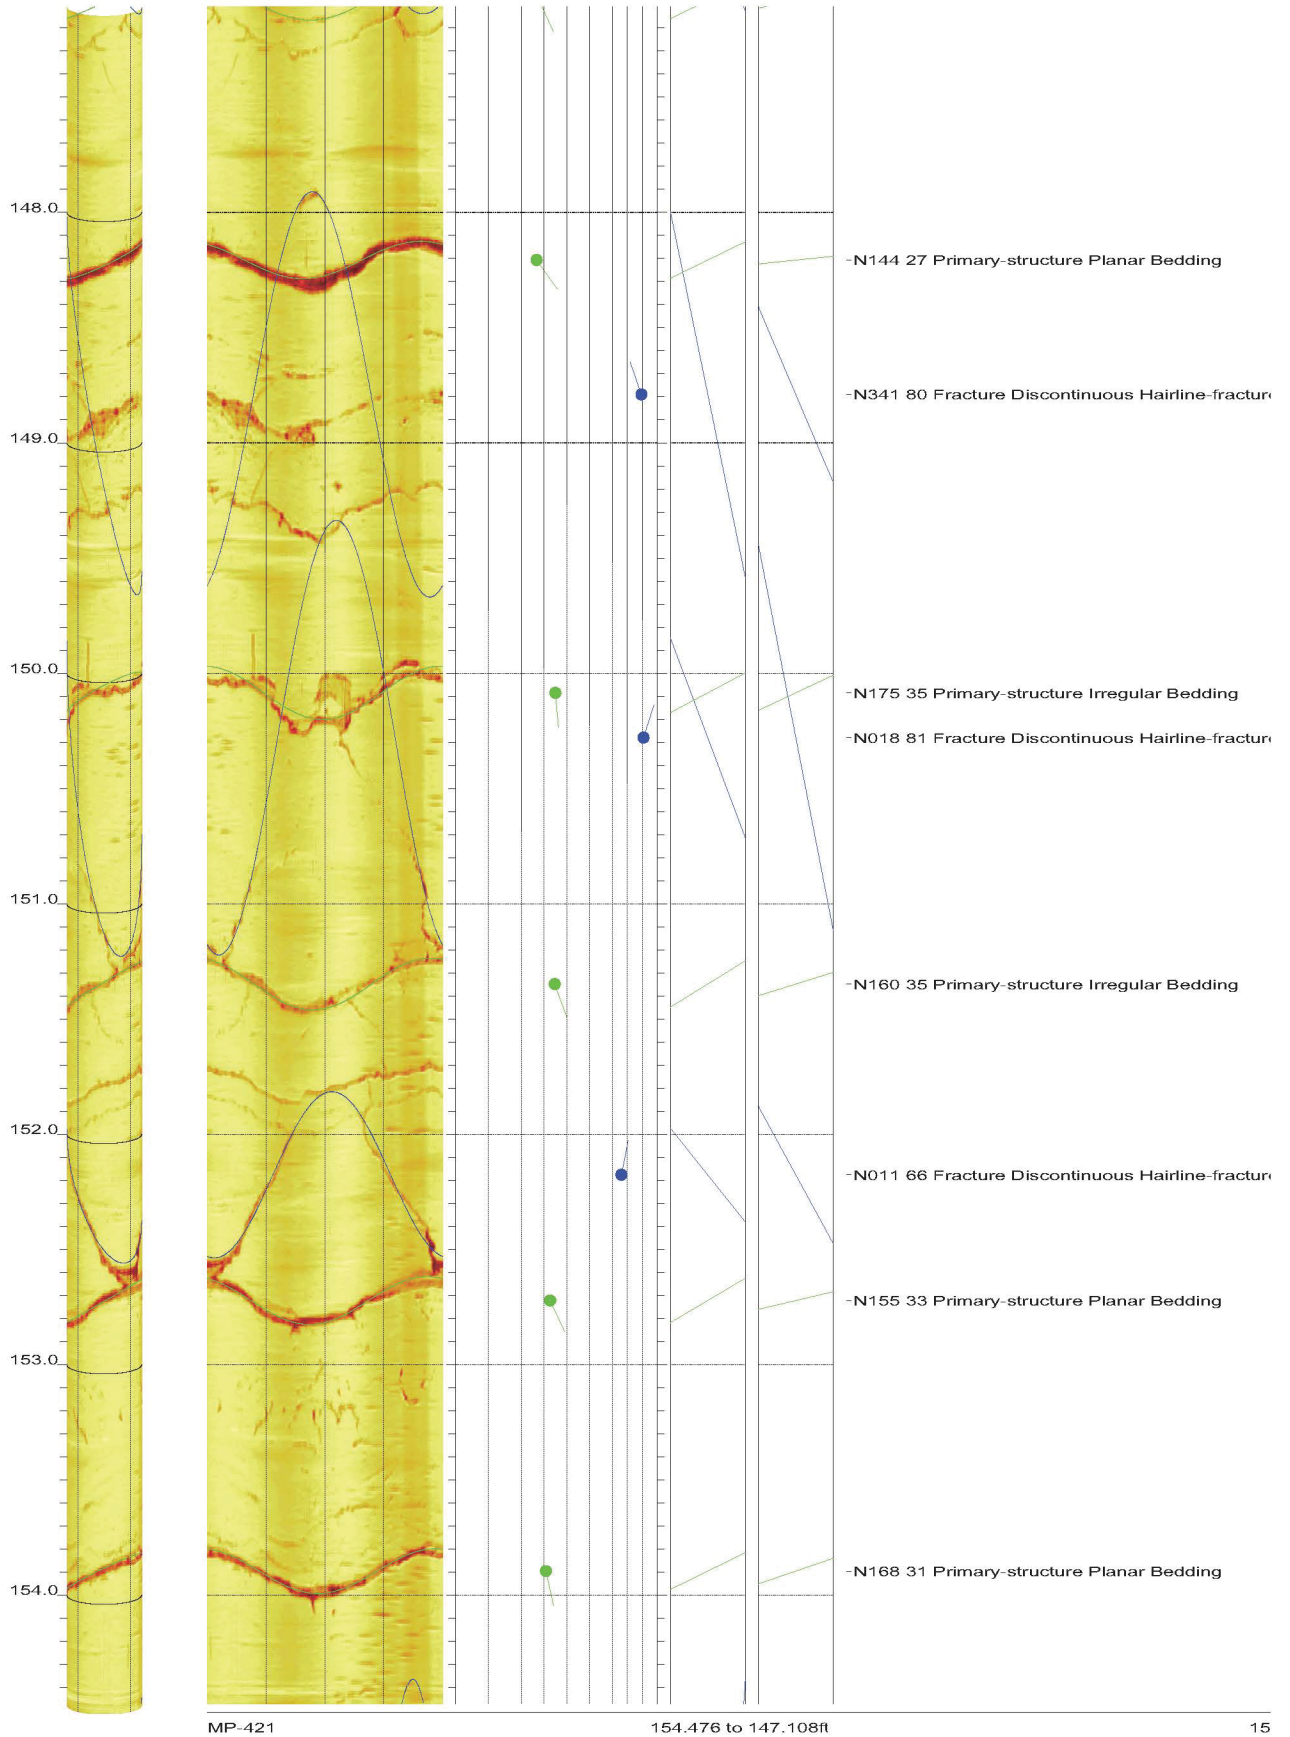

AMEC Clinch River SMR Project Borehole MP-421 Acoustic Televiewer Features rev 2 Sheet 14 of 38

AMEC Clinch River SMR Project Borehole MP-421 Acoustic Televiewer Features rev 2 Sheet 16 of 38

AMEC Clinch River SMR Project Borehole MP-421 Acoustic Televiewer Features rev 2 Sheet 25 of 38