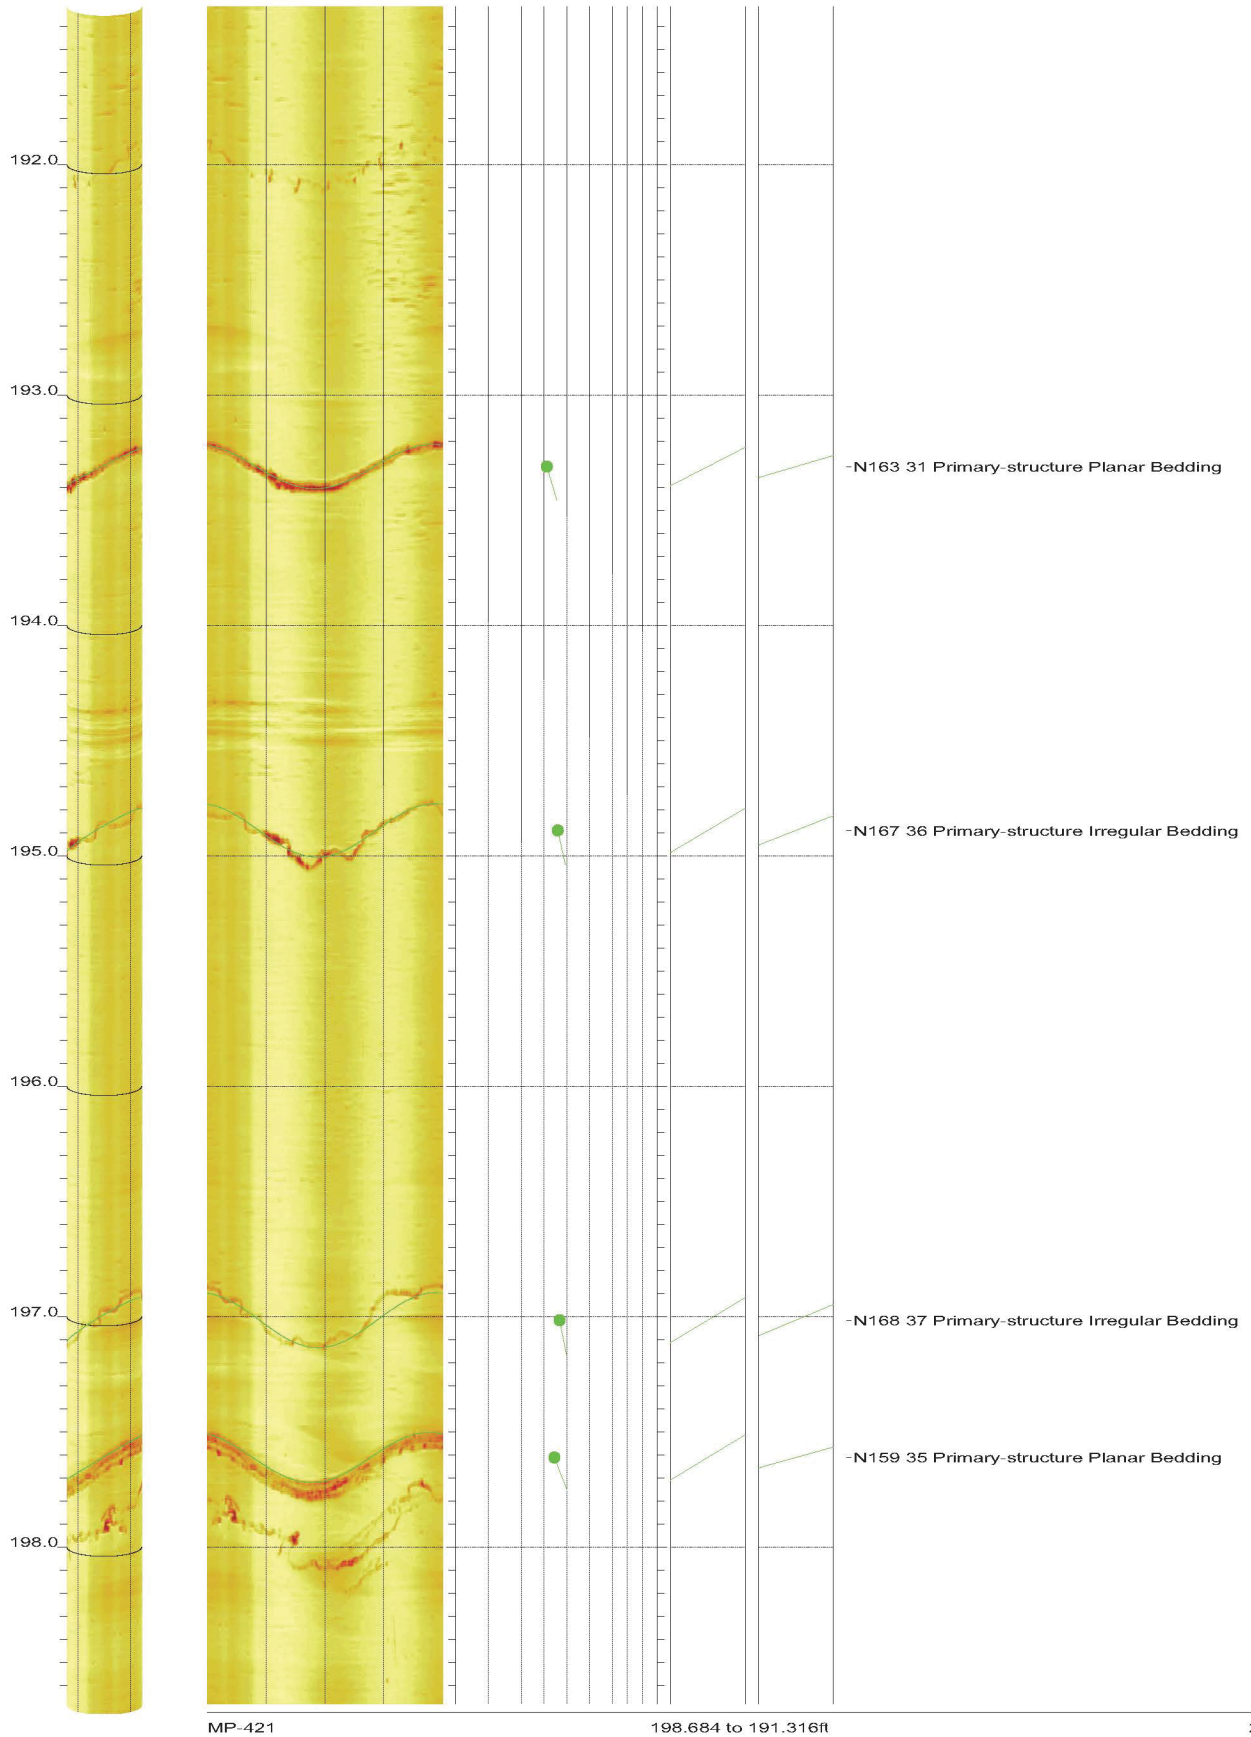

AMEC Clinch River SMR Project Borehole MP-421 Acoustic Televiewer Features rev 2 Sheet 14 of 38

AMEC Clinch River SMR Project Borehole MP-421 Acoustic Televiewer Features rev 2 Sheet 16 of 38

AMEC Clinch River SMR Project Borehole MP-421 Acoustic Televiewer Features rev 2 Sheet 25 of 38