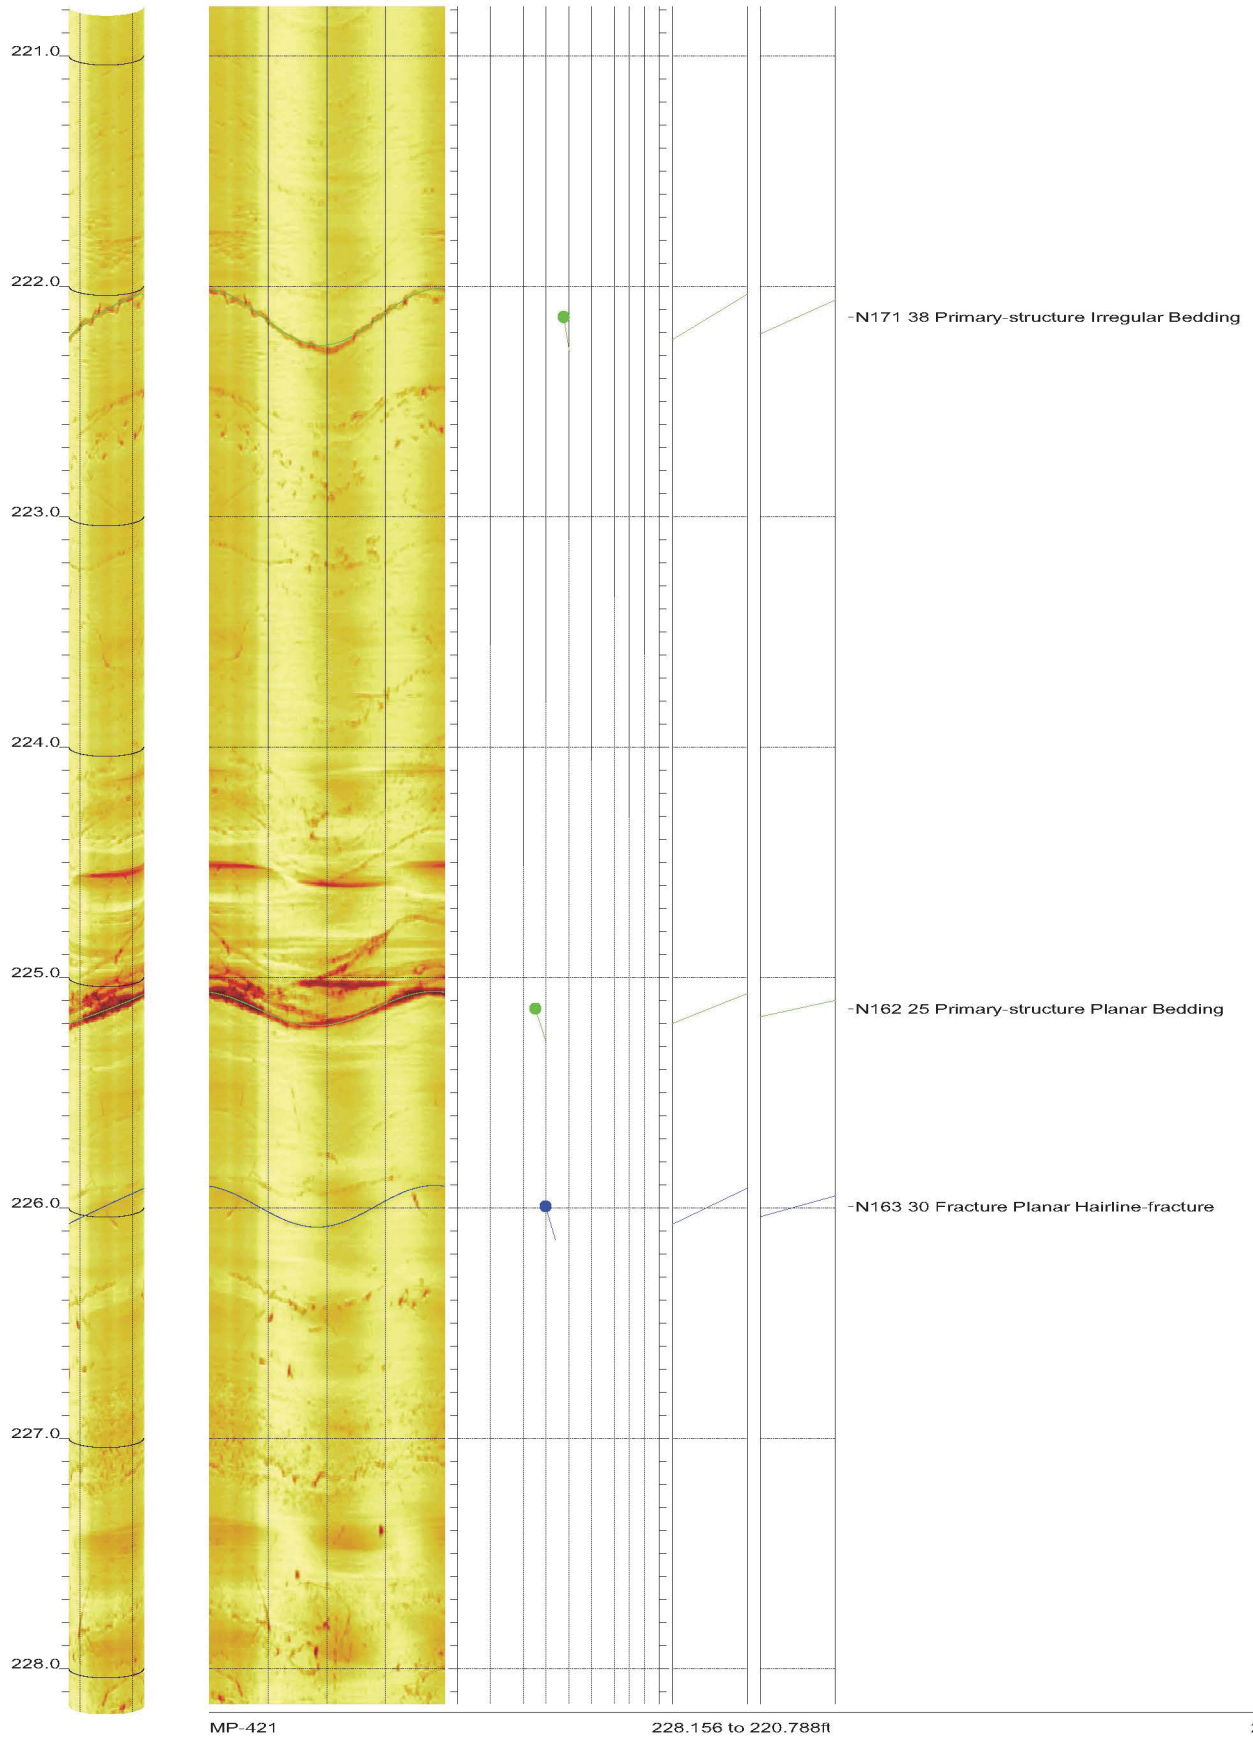

AMEC Clinch River SMR Project Borehole MP-421 Acoustic Televiewer Features rev 2 Sheet 14 of 38

AMEC Clinch River SMR Project Borehole MP-421 Acoustic Televiewer Features rev 2 Sheet 16 of 38

AMEC Clinch River SMR Project Borehole MP-421 Acoustic Televiewer Features rev 2 Sheet 25 of 38