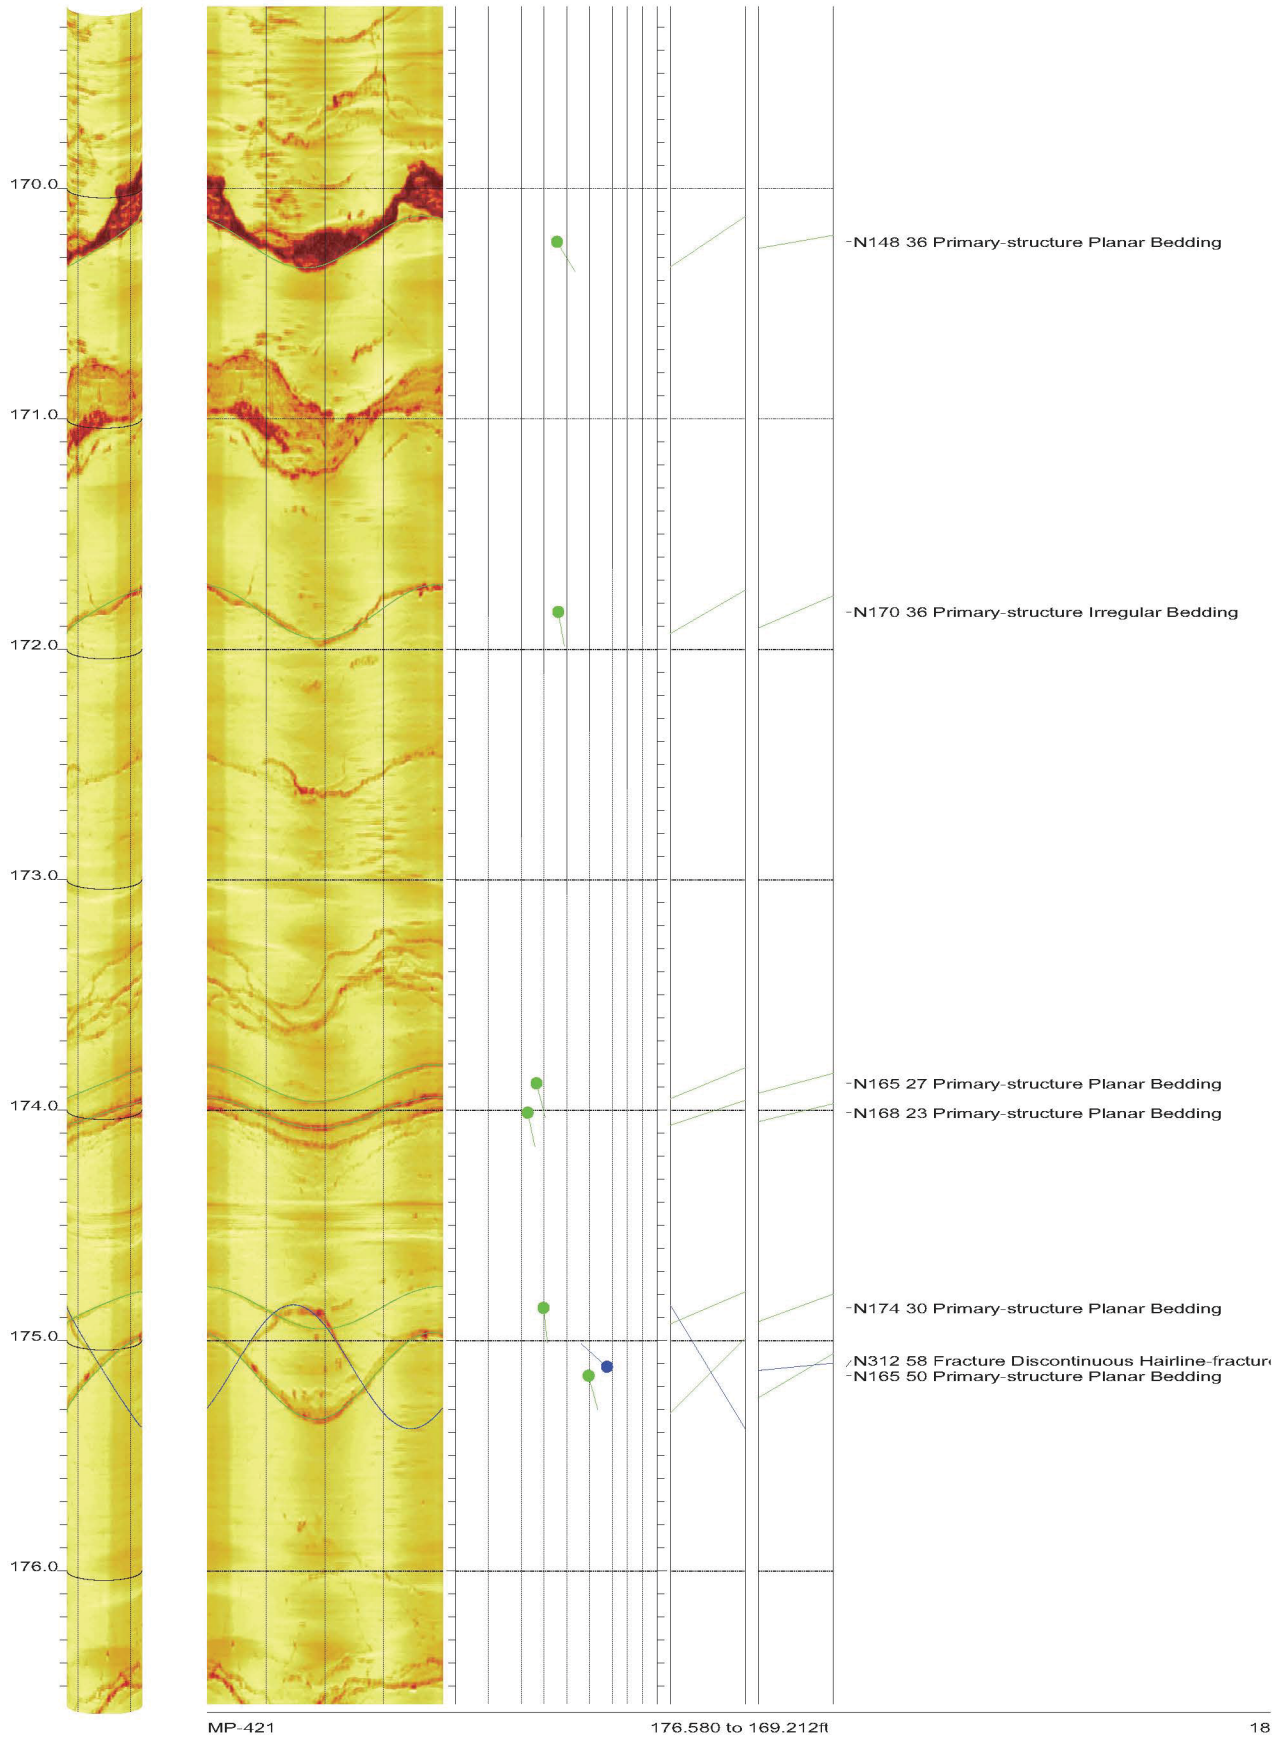

AMEC Clinch River SMR Project Borehole MP-421 Acoustic Televiewer Features rev 2 Sheet 14 of 38

AMEC Clinch River SMR Project Borehole MP-421 Acoustic Televiewer Features rev 2 Sheet 16 of 38

AMEC Clinch River SMR Project Borehole MP-421 Acoustic Televiewer Features rev 2 Sheet 25 of 38