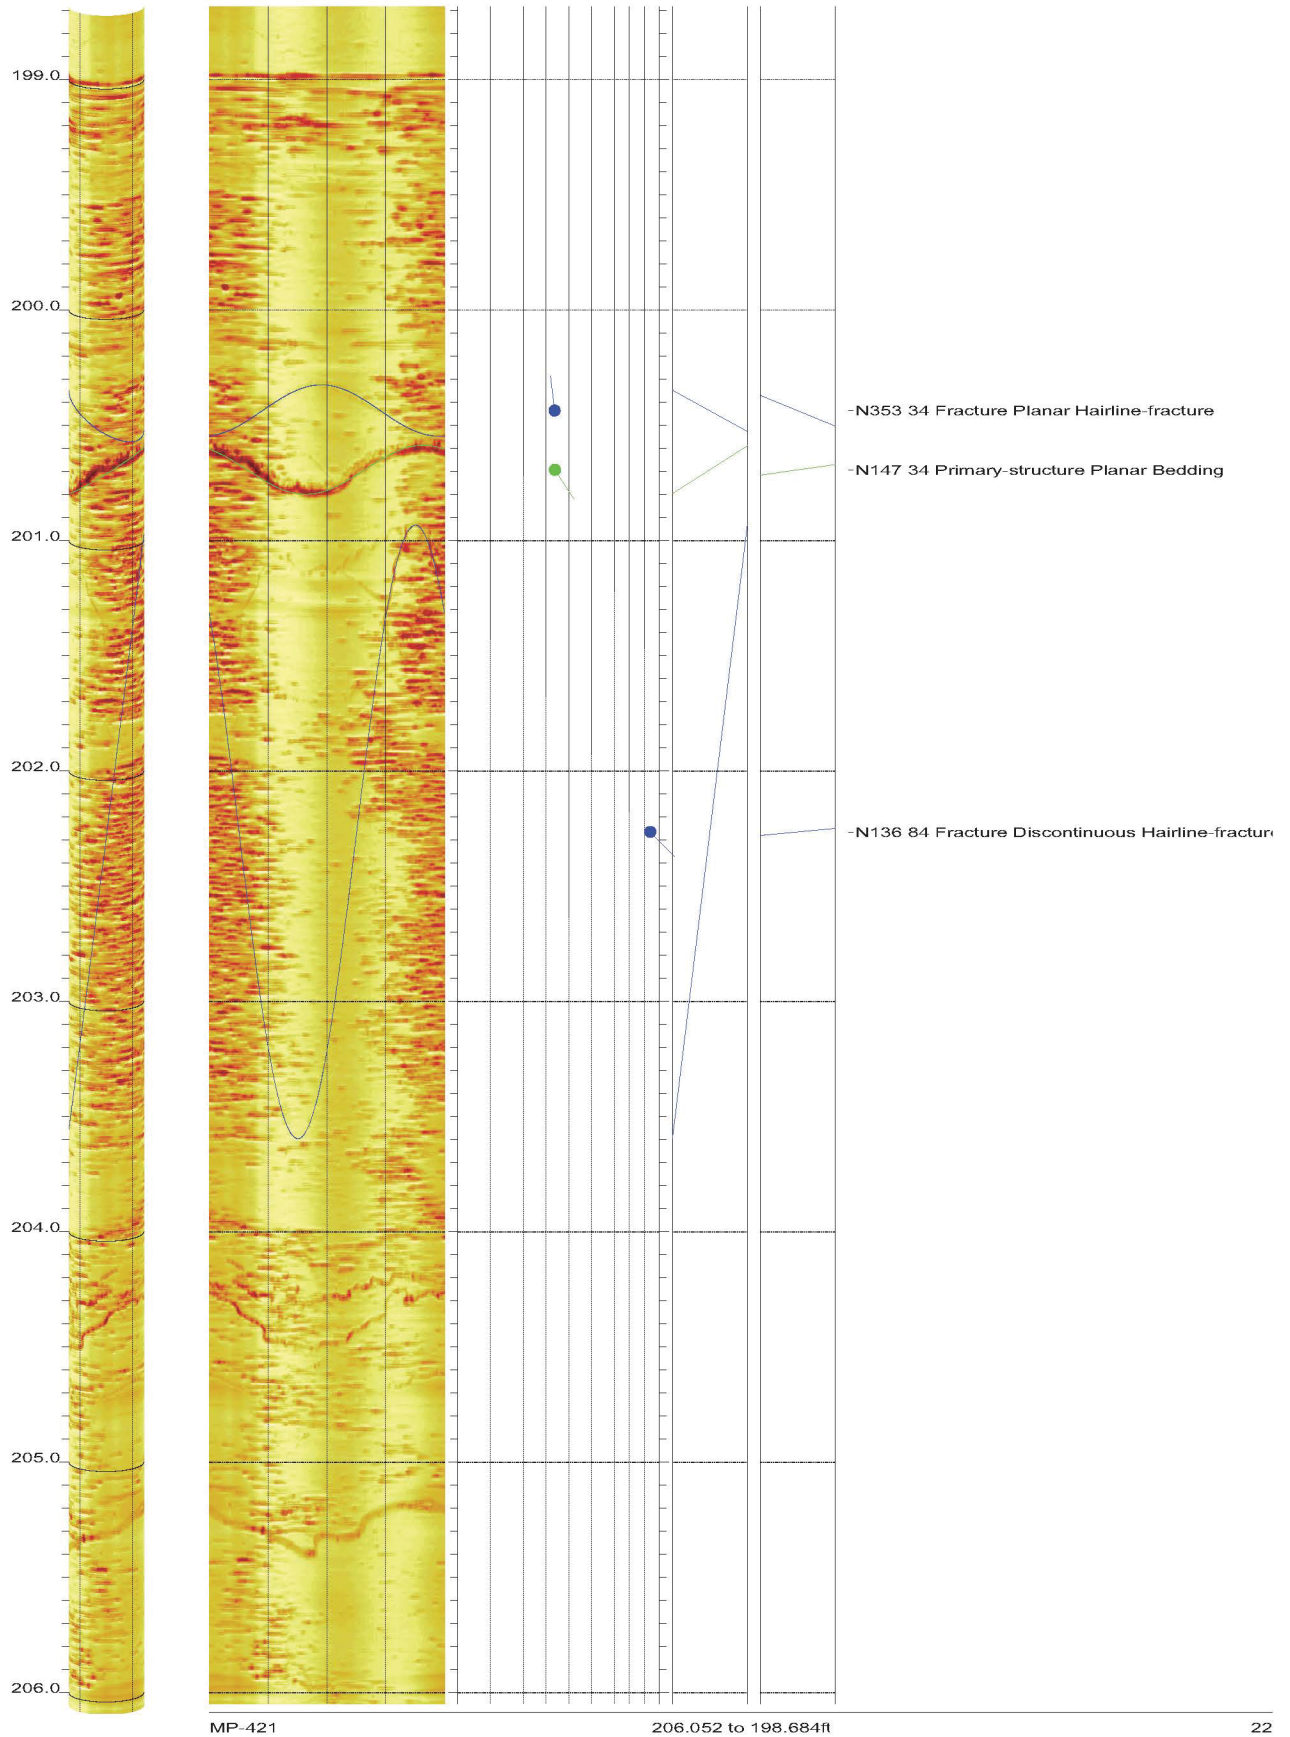

AMEC Clinch River SMR Project Borehole MP-421 Acoustic Televiewer Features rev 2 Sheet 14 of 38

AMEC Clinch River SMR Project Borehole MP-421 Acoustic Televiewer Features rev 2 Sheet 16 of 38

AMEC Clinch River SMR Project Borehole MP-421 Acoustic Televiewer Features rev 2 Sheet 25 of 38