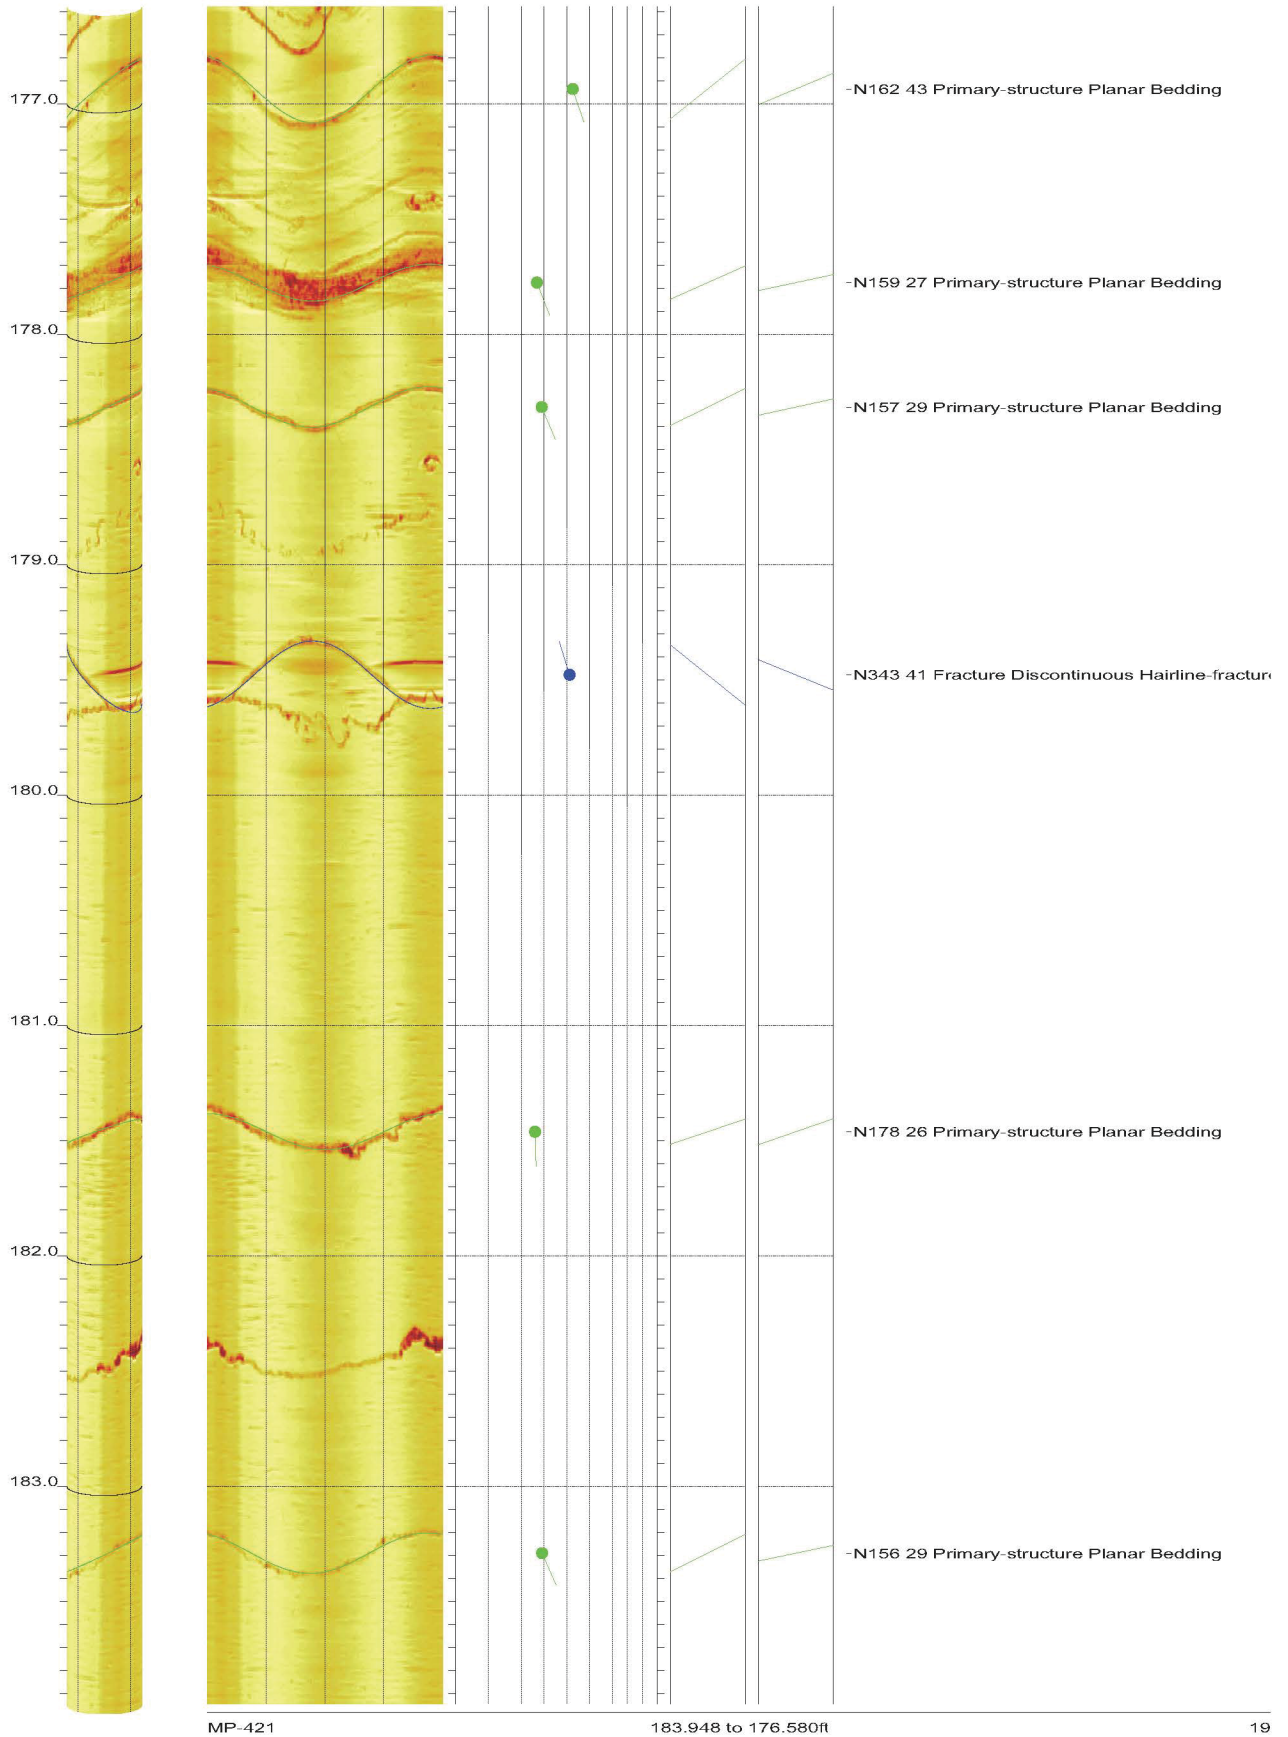

AMEC Clinch River SMR Project Borehole MP-421 Acoustic Televiewer Features rev 2 Sheet 14 of 38

AMEC Clinch River SMR Project Borehole MP-421 Acoustic Televiewer Features rev 2 Sheet 16 of 38

AMEC Clinch River SMR Project Borehole MP-421 Acoustic Televiewer Features rev 2 Sheet 25 of 38