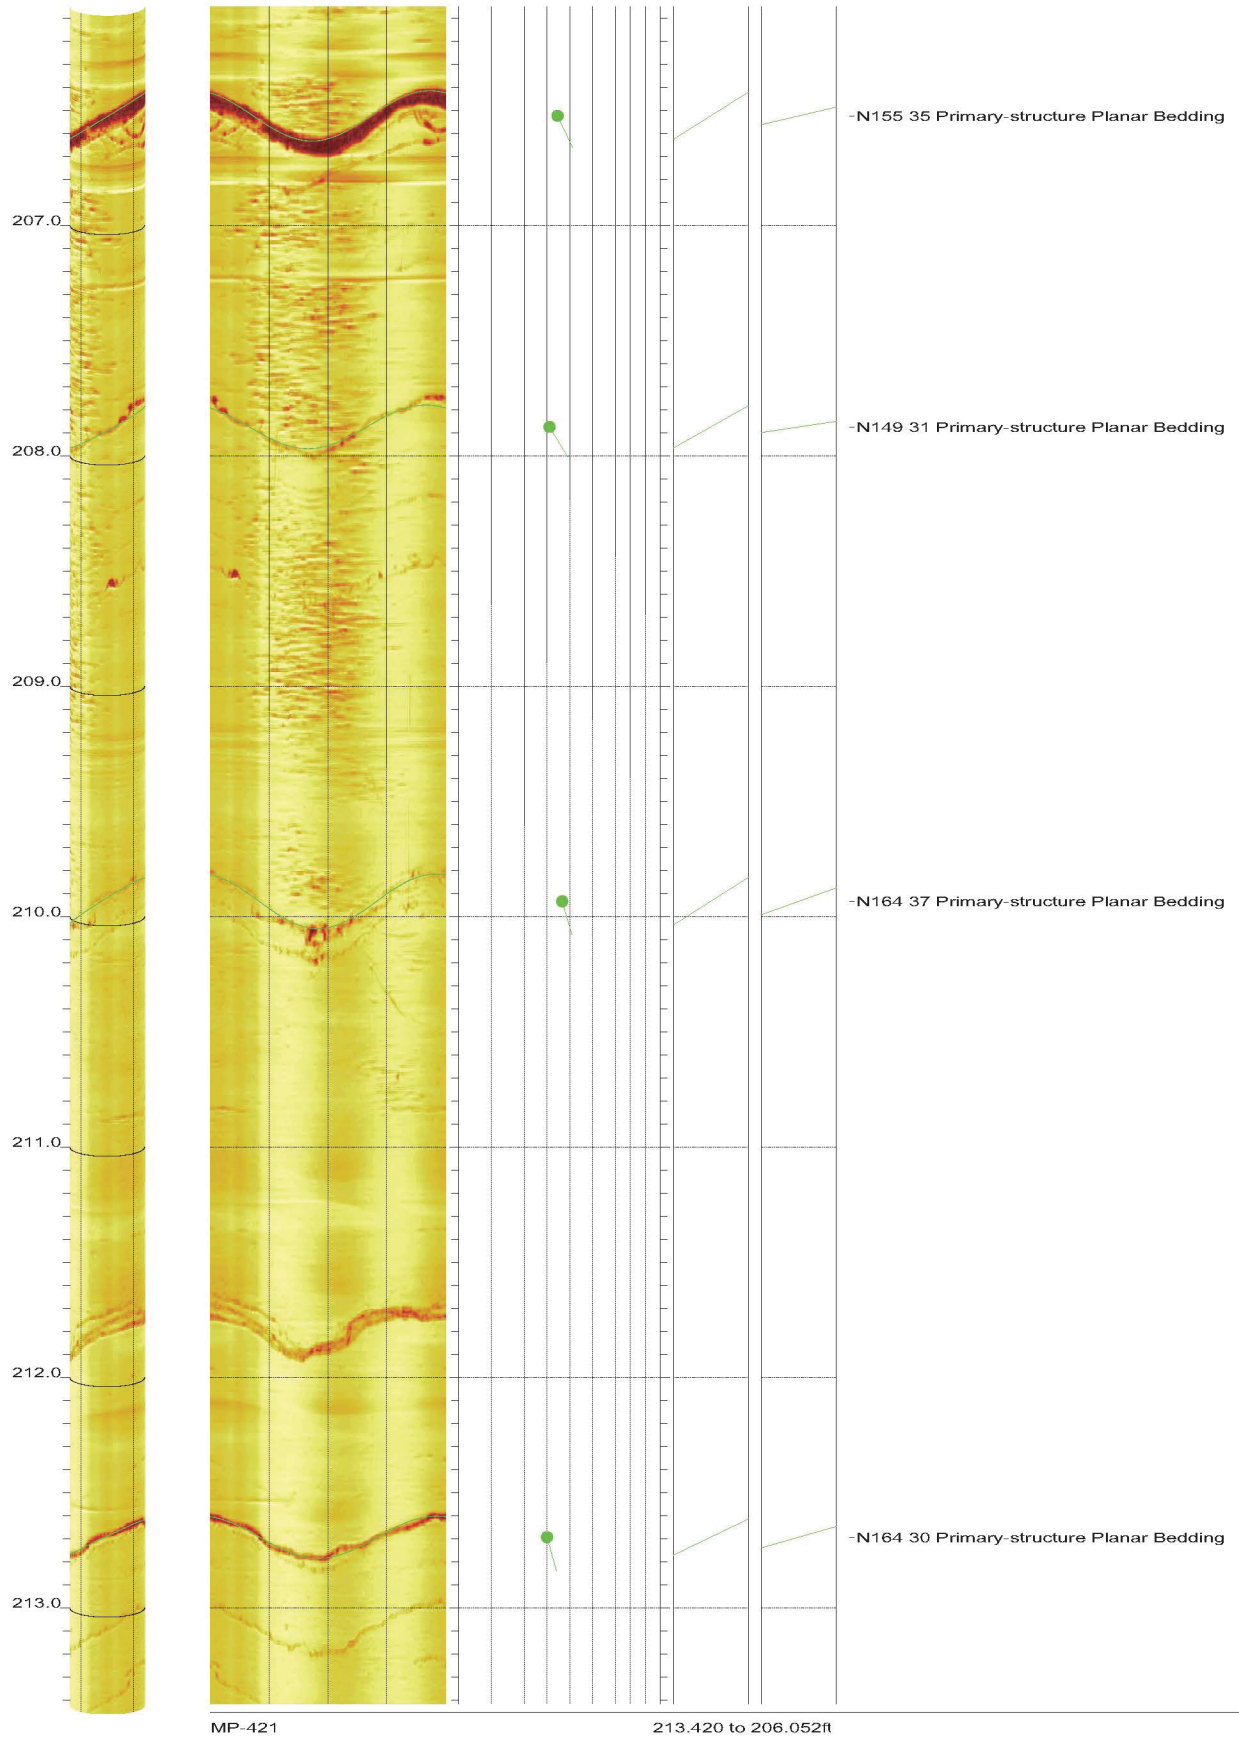

AMEC Clinch River SMR Project Borehole MP-421 Acoustic Televiewer Features rev 2 Sheet 14 of 38

AMEC Clinch River SMR Project Borehole MP-421 Acoustic Televiewer Features rev 2 Sheet 16 of 38

AMEC Clinch River SMR Project Borehole MP-421 Acoustic Televiewer Features rev 2 Sheet 25 of 38