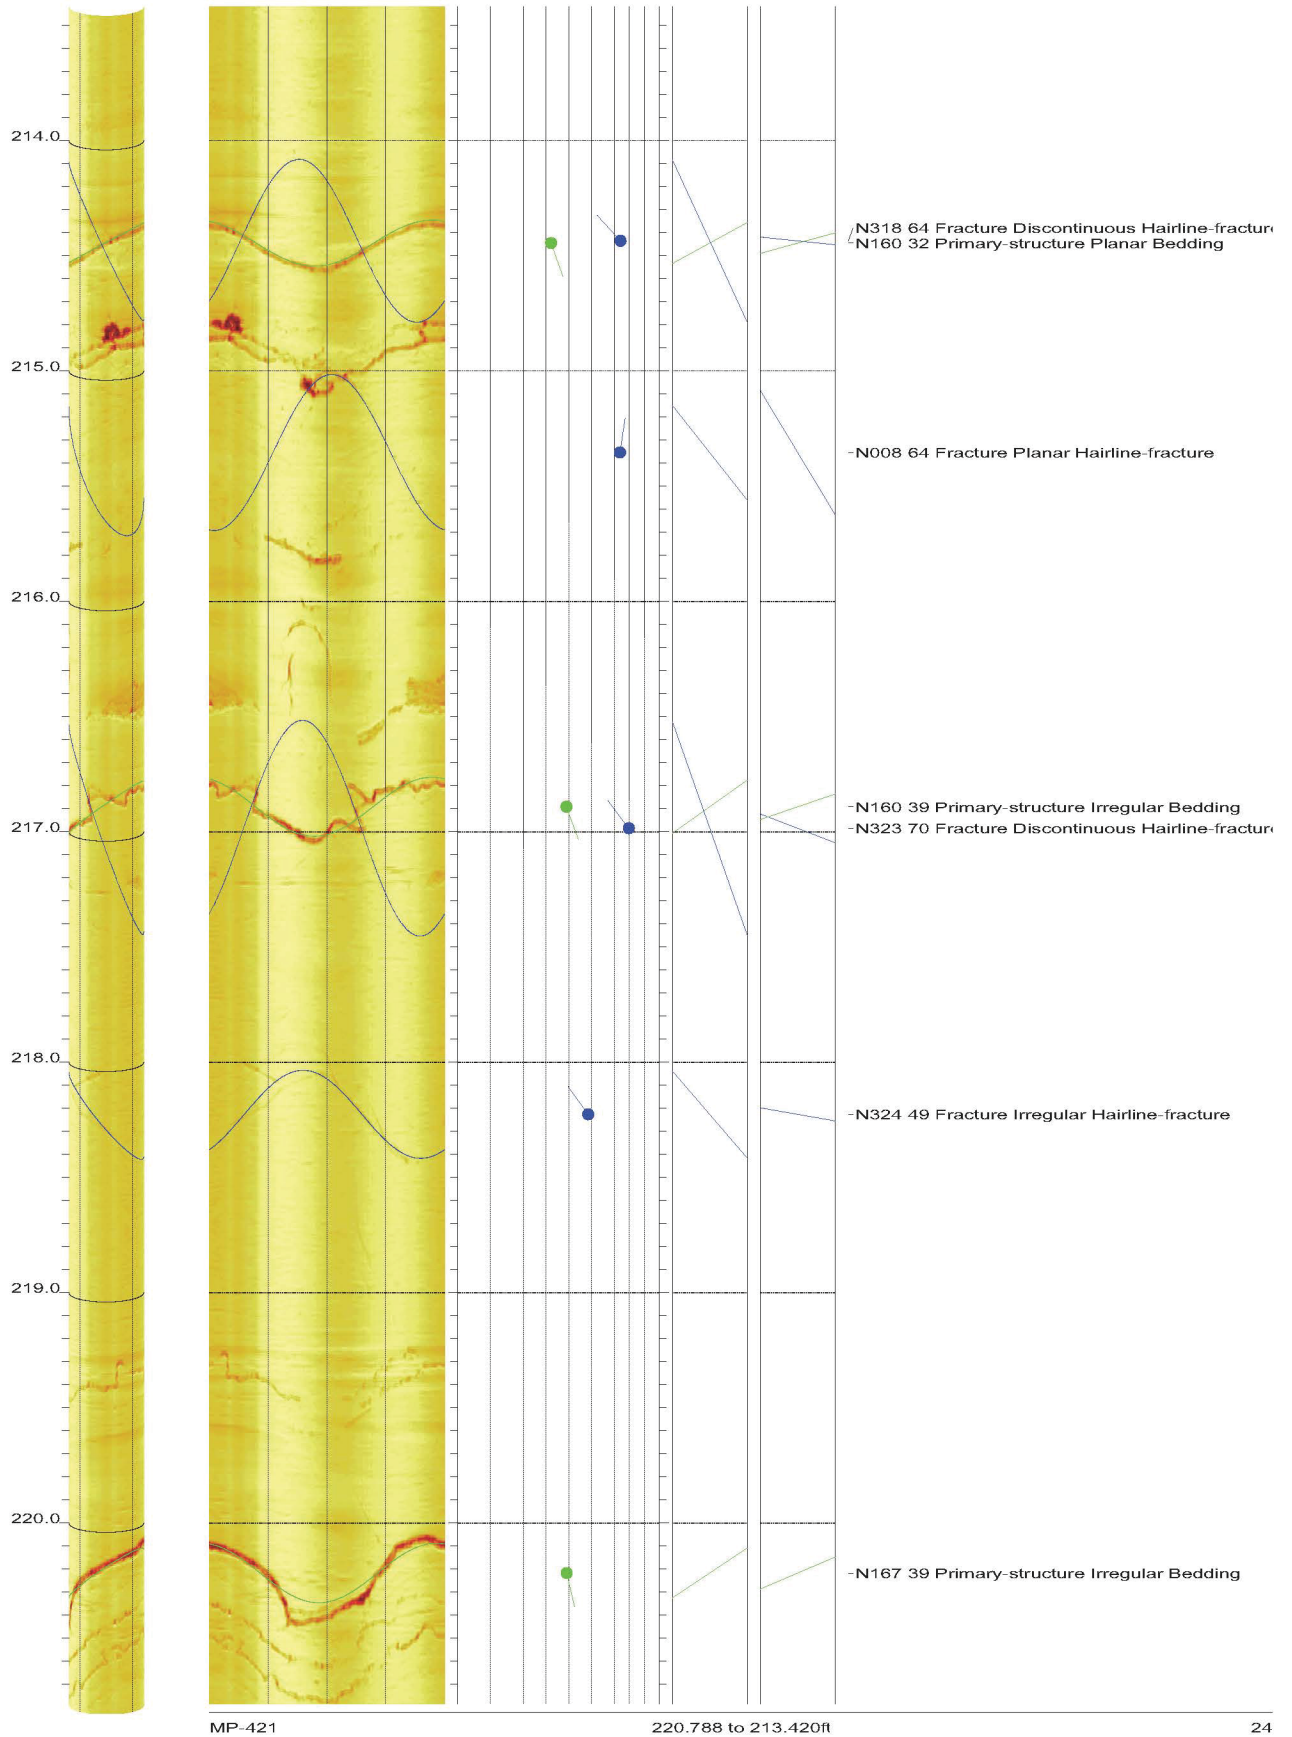

AMEC Clinch River SMR Project Borehole MP-421 Acoustic Televiewer Features rev 2 Sheet 14 of 38

AMEC Clinch River SMR Project Borehole MP-421 Acoustic Televiewer Features rev 2 Sheet 16 of 38

AMEC Clinch River SMR Project Borehole MP-421 Acoustic Televiewer Features rev 2 Sheet 25 of 38