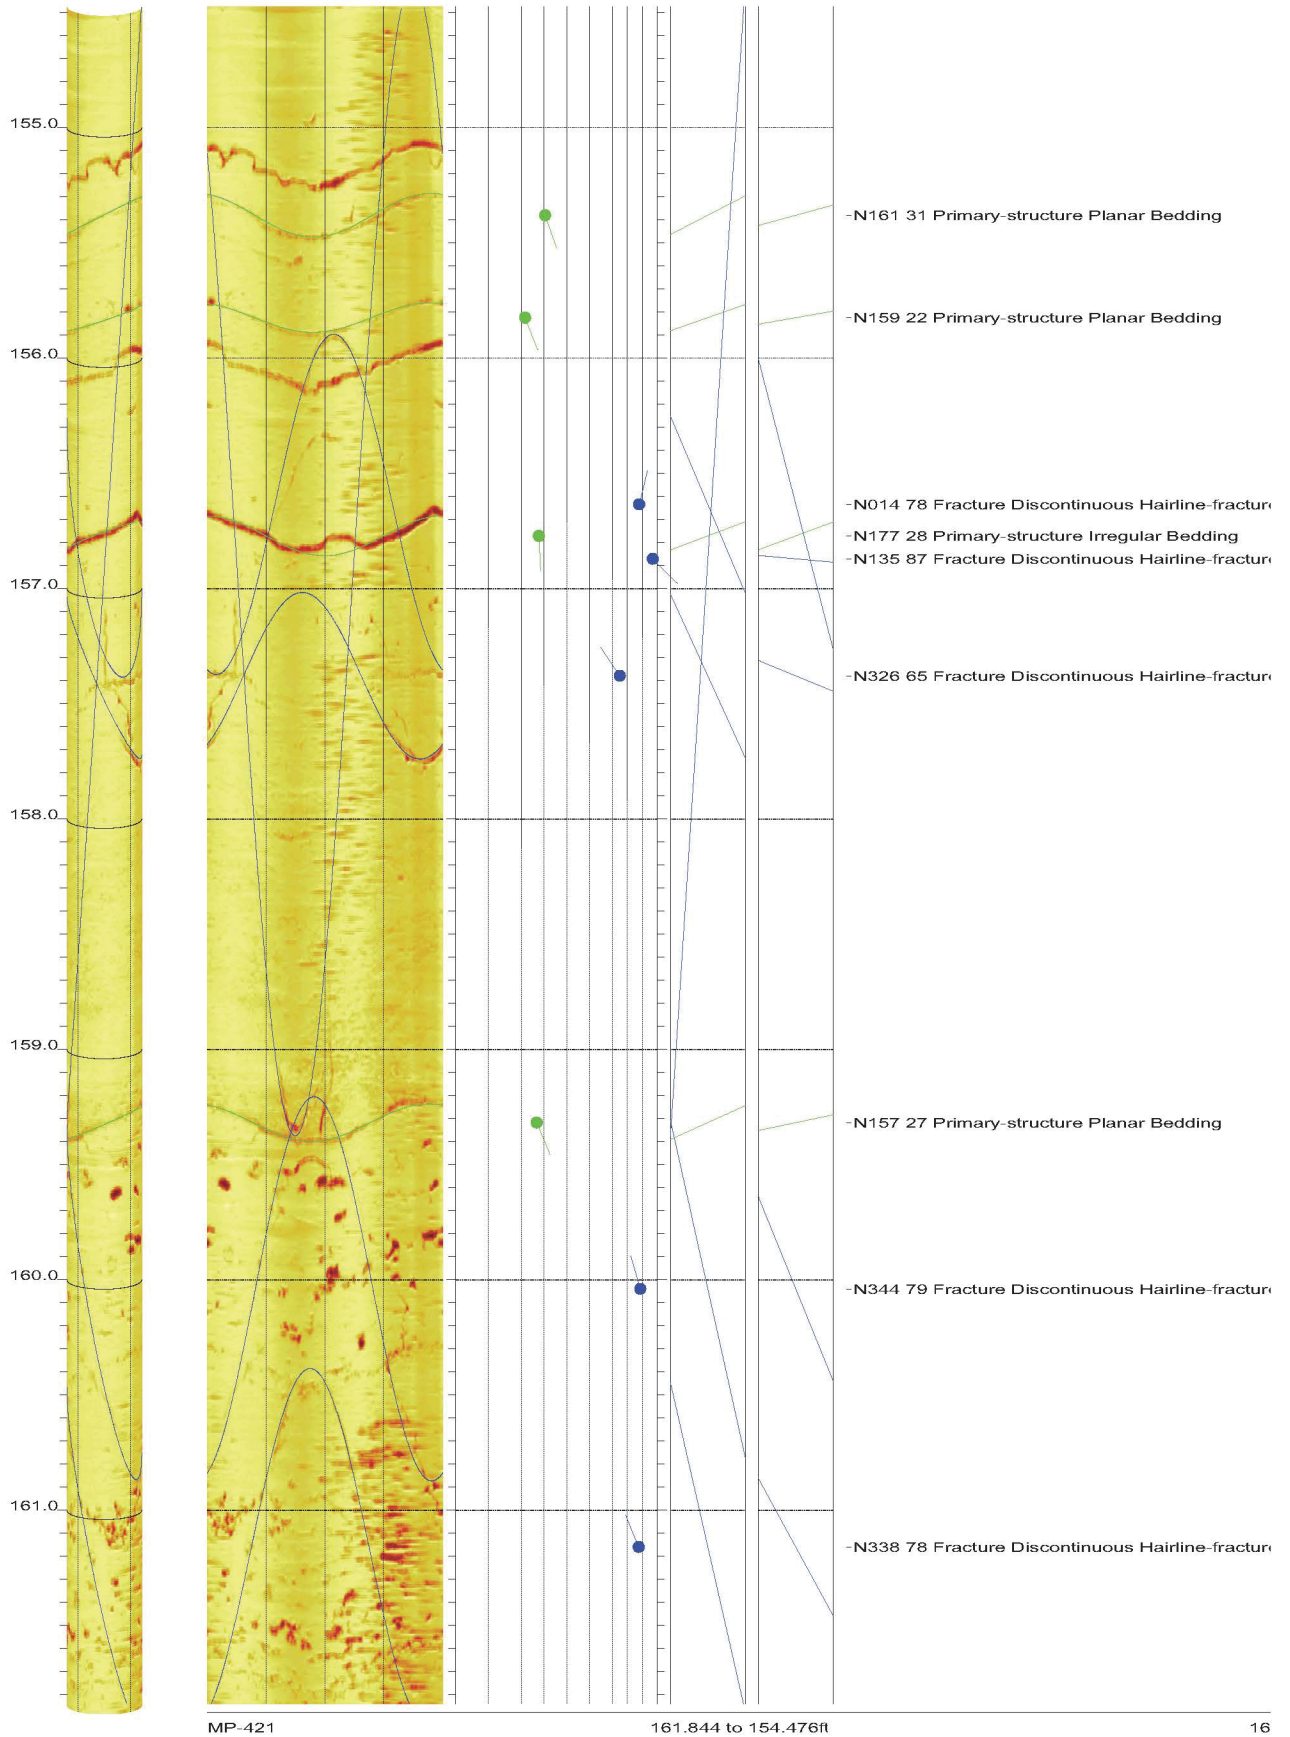

AMEC Clinch River SMR Project Borehole MP-421 Acoustic Televiewer Features rev 2 Sheet 14 of 38

AMEC Clinch River SMR Project Borehole MP-421 Acoustic Televiewer Features rev 2 Sheet 16 of 38

AMEC Clinch River SMR Project Borehole MP-421 Acoustic Televiewer Features rev 2 Sheet 25 of 38