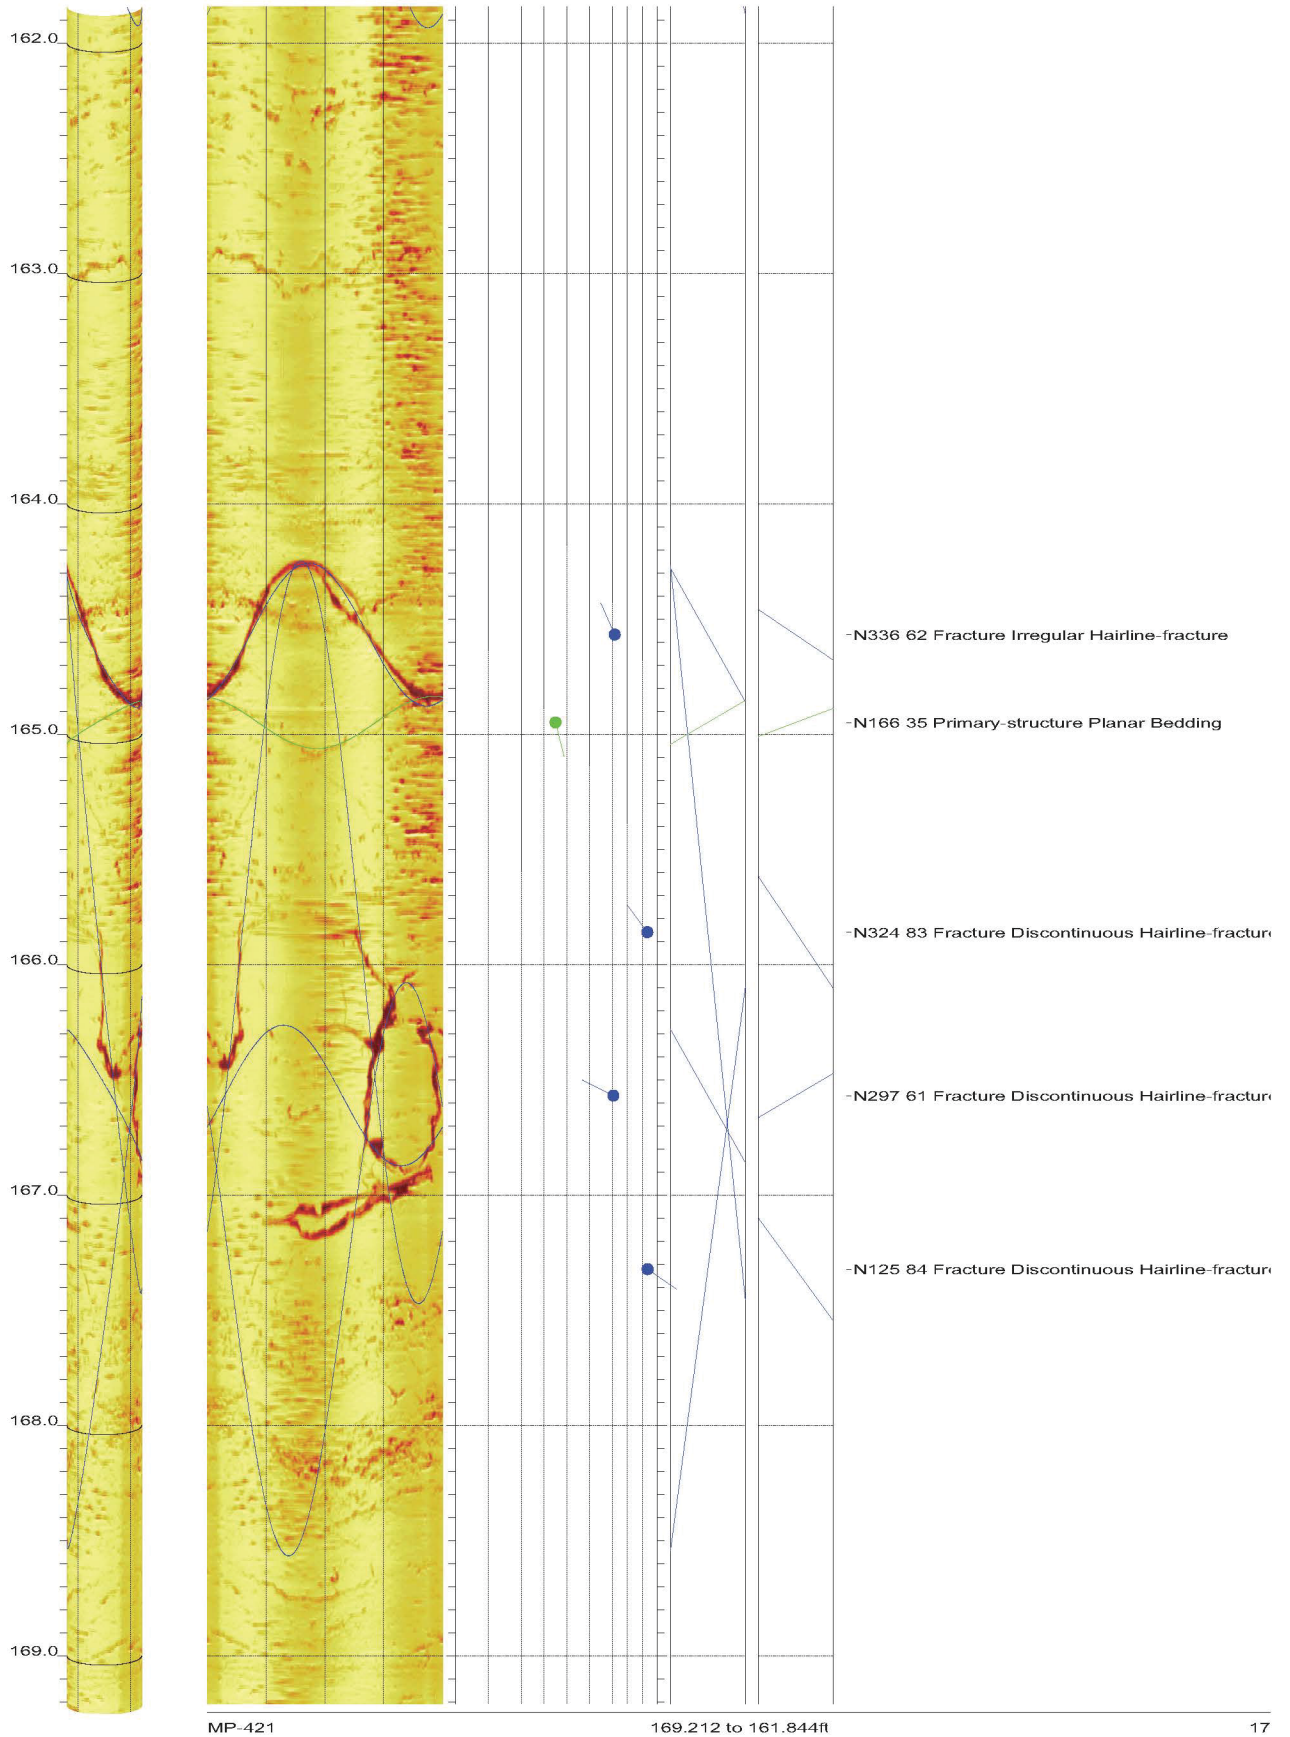

AMEC Clinch River SMR Project Borehole MP-421 Acoustic Televiewer Features rev 2 Sheet 14 of 38

AMEC Clinch River SMR Project Borehole MP-421 Acoustic Televiewer Features rev 2 Sheet 16 of 38

AMEC Clinch River SMR Project Borehole MP-421 Acoustic Televiewer Features rev 2 Sheet 25 of 38