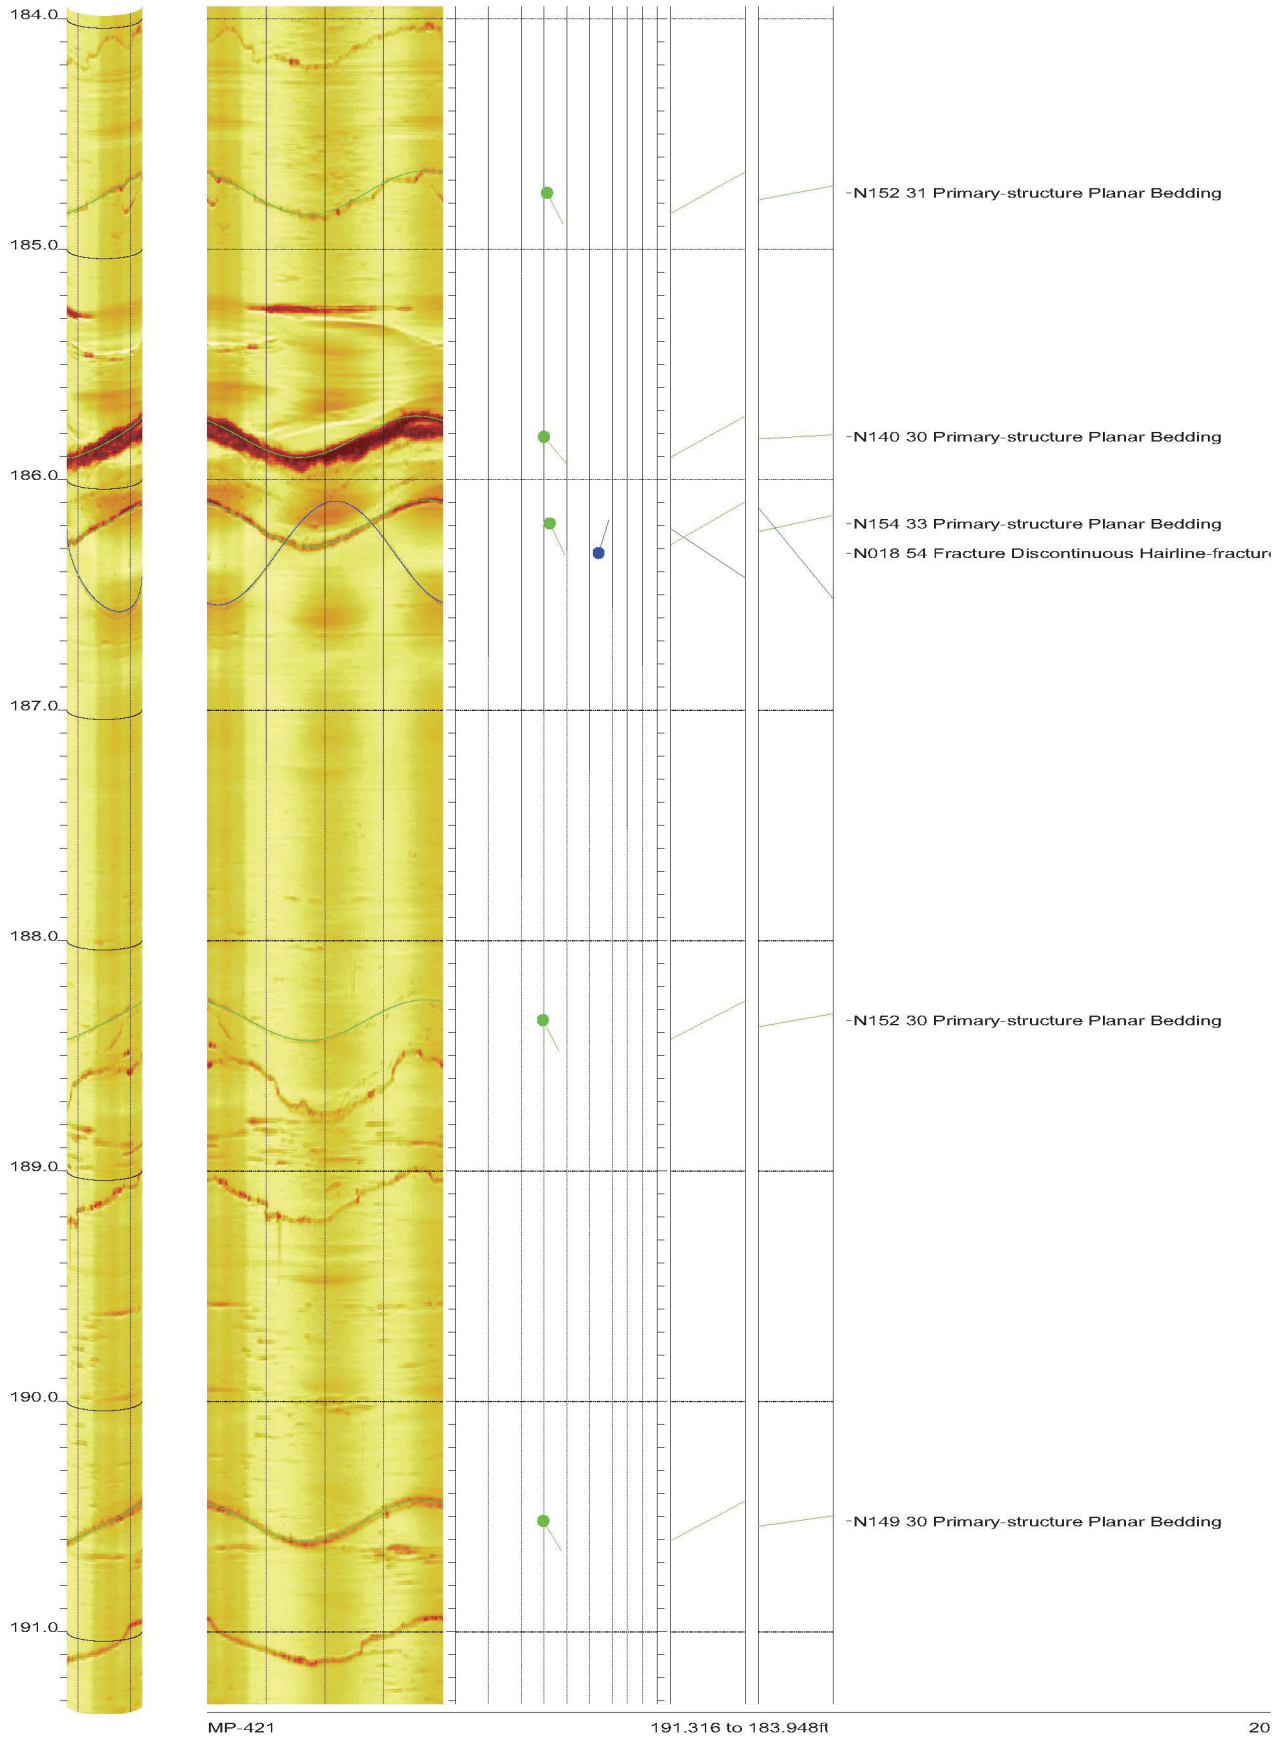

AMEC Clinch River SMR Project Borehole MP-421 Acoustic Televiewer Features rev 2 Sheet 14 of 38

AMEC Clinch River SMR Project Borehole MP-421 Acoustic Televiewer Features rev 2 Sheet 16 of 38

AMEC Clinch River SMR Project Borehole MP-421 Acoustic Televiewer Features rev 2 Sheet 25 of 38